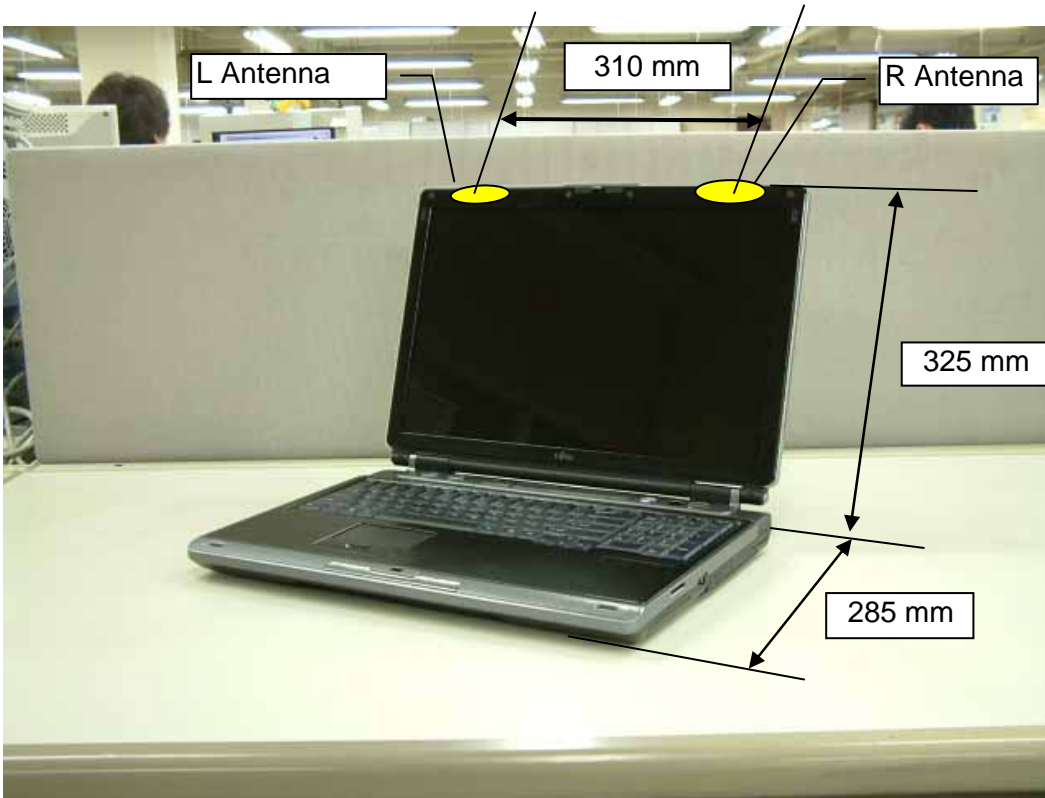

# Antenna Summary Plum

Designator Manufacture	Fujitsu
Antenna Type	Inverted-F Antenna
Cable type ( length )	Coax( about L:733 R:1050mm )
P/N	CP212259 ( L / R set )
Gain	4.9-5.8GHz MAX : 1.73(dBi) *see Note 2.4-2.48GHz MAX : 1.07(dBi) *see Note

Note:Note that the maximum(peak) antenna gain includes all cable losses.

Picture:

Front View

Rear View

Antenna