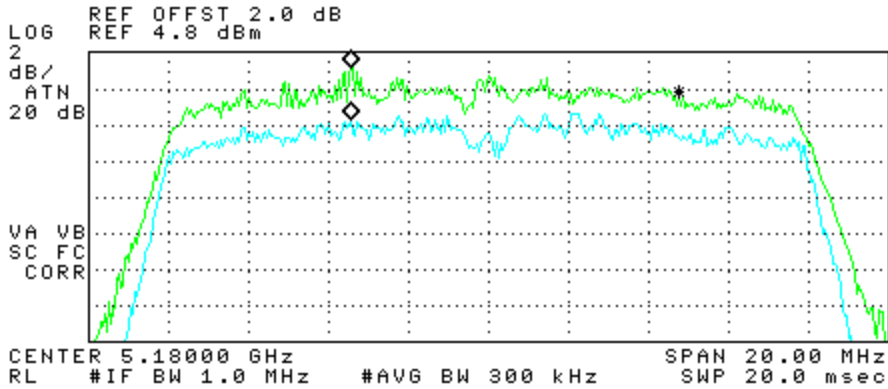

12:20:41 MAY 13, 2003
201

ACTV DET: PEAK
MEAS DET: PEAK QP AVG
MKRΔ 0 Hz
2.84 dB

12:23:11 MAY 13, 2003
201

ACTV DET: PEAK
MEAS DET: PEAK QP AVG
MKRΔ 0 Hz
3.34 dB

12:25:31 MAY 13, 2003
201

ACTV DET: PEAK
MEAS DET: PEAK QP AVG
MKRΔ 0 Hz
3.06 dB