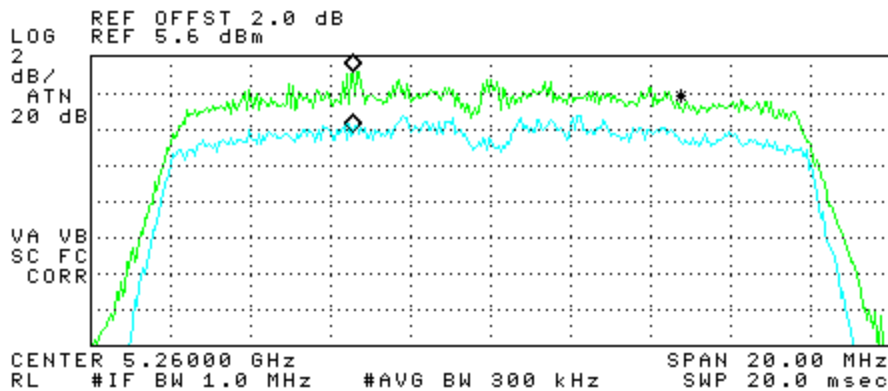

12:20:41 MAY 13, 2003
201

ACTV DET: PEAK
MEAS DET: PEAK QP AVG
MKRΔ 0 Hz
2.84 dB

12:23:11 MAY 13, 2003
201

ACTV DET: PEAK
MEAS DET: PEAK QP AVG
MKRΔ 0 Hz
3.34 dB

12:25:31 MAY 13, 2003
201

ACTV DET: PEAK
MEAS DET: PEAK QP AVG
MKRΔ 0 Hz
3.06 dB