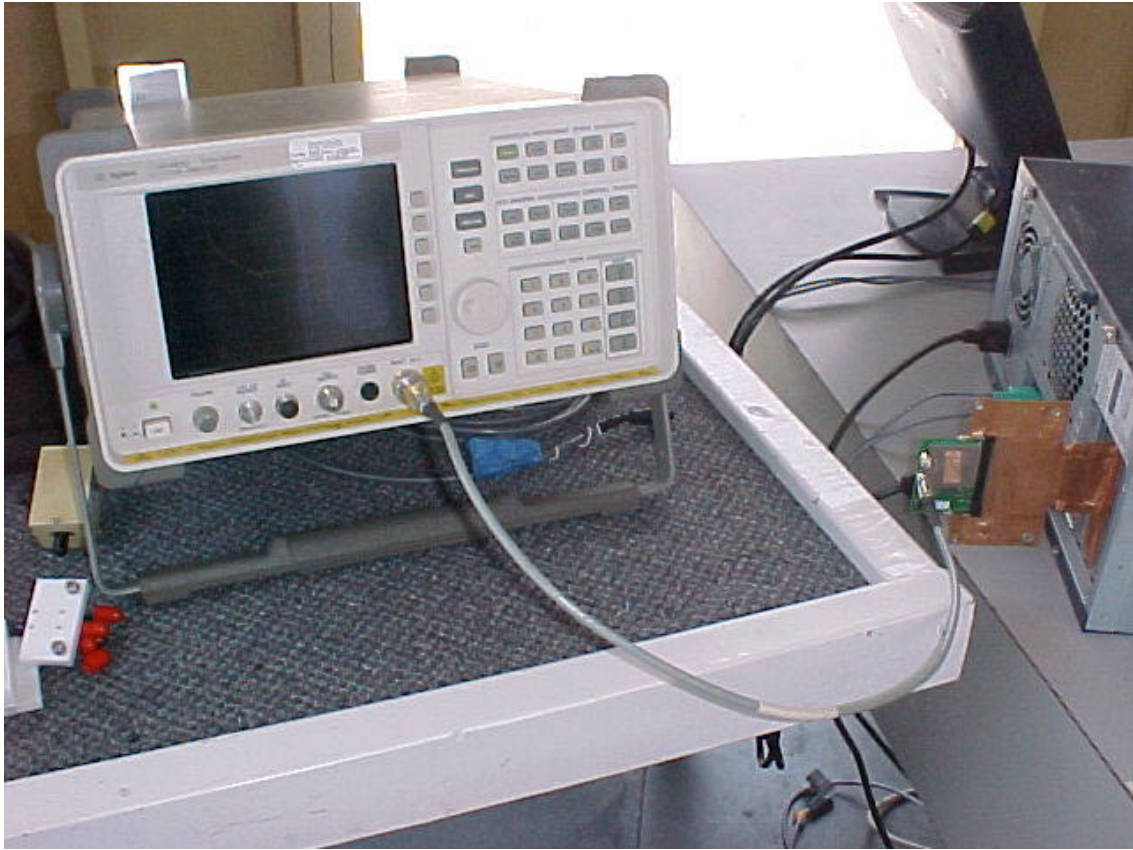

***Maximum Peak Output Power Measurement Setup***

***Conducted Emissions at Antenna Terminal  
Setup***

*AC Conducted Emissions Measurement  
(Front View)  
Setup*

*AC Conducted Emissions Measurement  
(Rear View)  
Setup*

***Radiated Emissions Measurement  
(1-26.5 GHz) (Front View)  
Setup***

***Radiated Emissions Measurement  
(1-26.5 GHz) (Rear View)  
Setup***

*Radiated Emissions Measurement  
(30-1000 MHz) (Front View)  
Setup*

***Radiated Emissions Measurement  
(30-100 MHz) (Rear View)  
Setup***