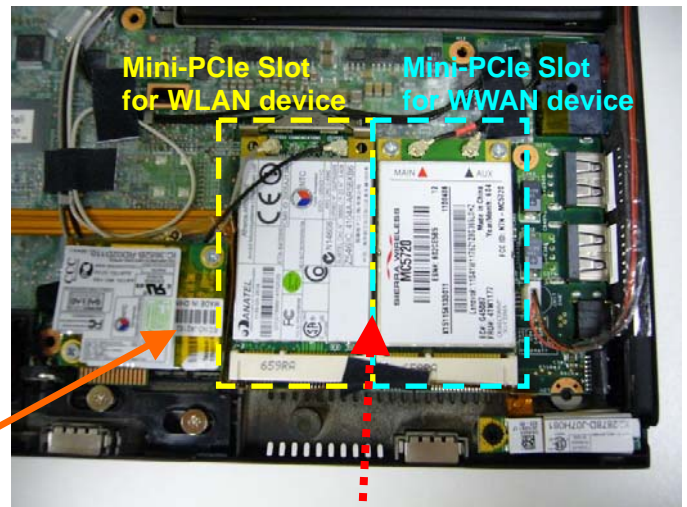

Host PC Information

ThinkPad X60 Tablet Series

The certification label is stuck on the topside of the applying transmitter device, and the FCC ID and IC Certification Number are visible when the keyboard assembly is removed.

FCC ID & IC Cert. Number of Tablet digitizer function

FCC ID: PU5-X60T (or PU5-X61T)
 IC: 4182A-X60T (or 4182A-X61T)

FC
 FCC ID: PU5-X61T
 Canada IC: 4182A-X61T
 Contains Transmitter Module:
 FCC ID: MCLJ07H081
 Canada IC: 2878D-J07H081

FCC ID & IC Cert. Number of integrated Bluetooth transmitter module

▲ TX FCC ID or IC Certification number for an installed WWAN transmitter card located under customer removable Keyboard

▲ TX FCC ID and IC Certification number for an installed WLAN transmitter card located under customer removable Keyboard