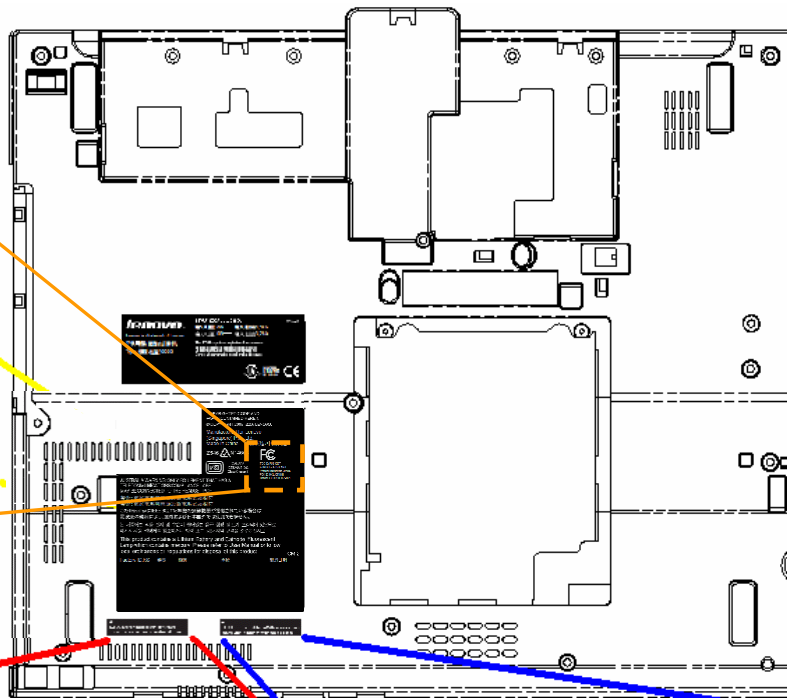

Host PC Information

ThinkPad X60 Tablet Series

The certification label is stuck on the topside of the applying transmitter device, and the FCC ID and IC Certification Number are visible when the keyboard assembly is removed.

FCC ID & IC Cert. Number of Tablet digitizer function

FCC ID: PU5-X60T (or PU5-X61T)
 IC: 4182A-X60T (or 4182A-X61T)

FC
 FCC ID: PU5-X61T
 Canada IC: 4182A-X61T
 Contains Transmitter Module:
 FCC ID: MCLJ07H081
 Canada IC: 2878D-J07H081

FCC ID & IC Cert. Number of integrated Bluetooth transmitter module

▲ TX FCC ID or IC Certification number for an installed WWAN transmitter card located under customer removable Keyboard

▲ TX FCC ID and IC Certification number for an installed WLAN transmitter card located under customer removable Keyboard