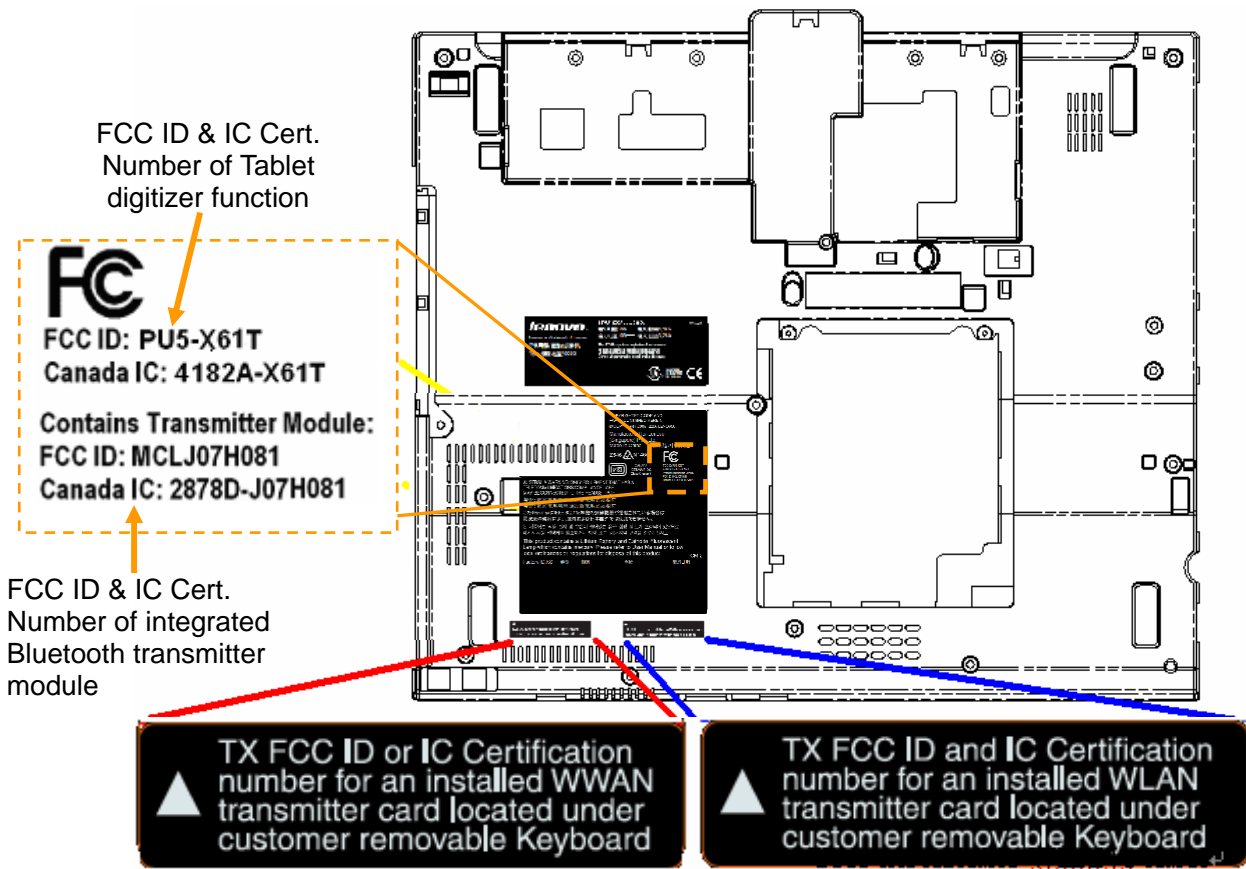

Host PC Information

ThinkPad T61 Tablet Series

The certification label is stuck on the topside of the applying transmitter device, and the FCC ID and IC Certification Number are visible when the keyboard assembly is removed.

User installable WWAN's label

User installable WLAN's label