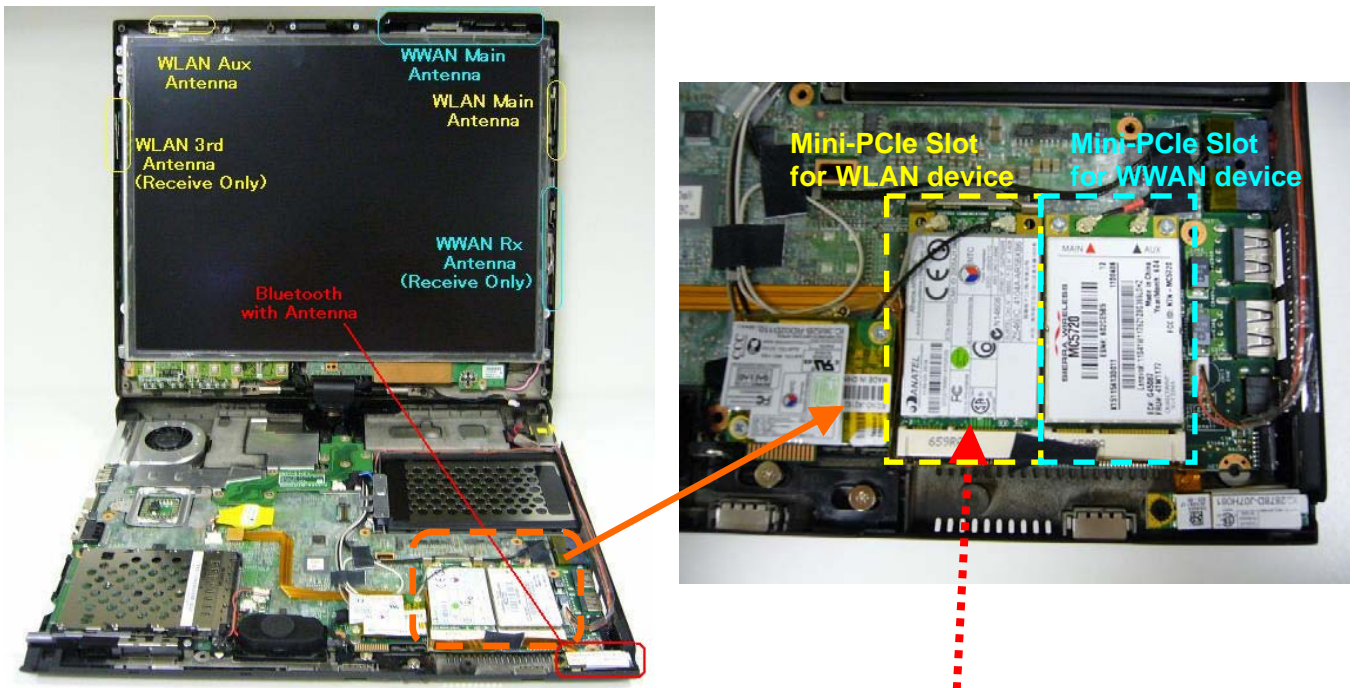

Host PC Information, Lenovo ThinkPad X60T Series

The certification label is stuck on the top side of the applying transmitter device, and the FCC ID is visible when the palm rest assembly is removed.

▲ TX FCC ID for an installed WWAN transmitter card located under customer removable palm rest.

▲ TX FCC ID for an installed transmitter card located under customer removable palm rest.

User installable WWAN's label for FCC ID: N7N-MC5720 or FCC ID: N7NMC8765

User installable WLAN's label for FCC ID: PD9LEN3945ABG or other authorized WLAN module