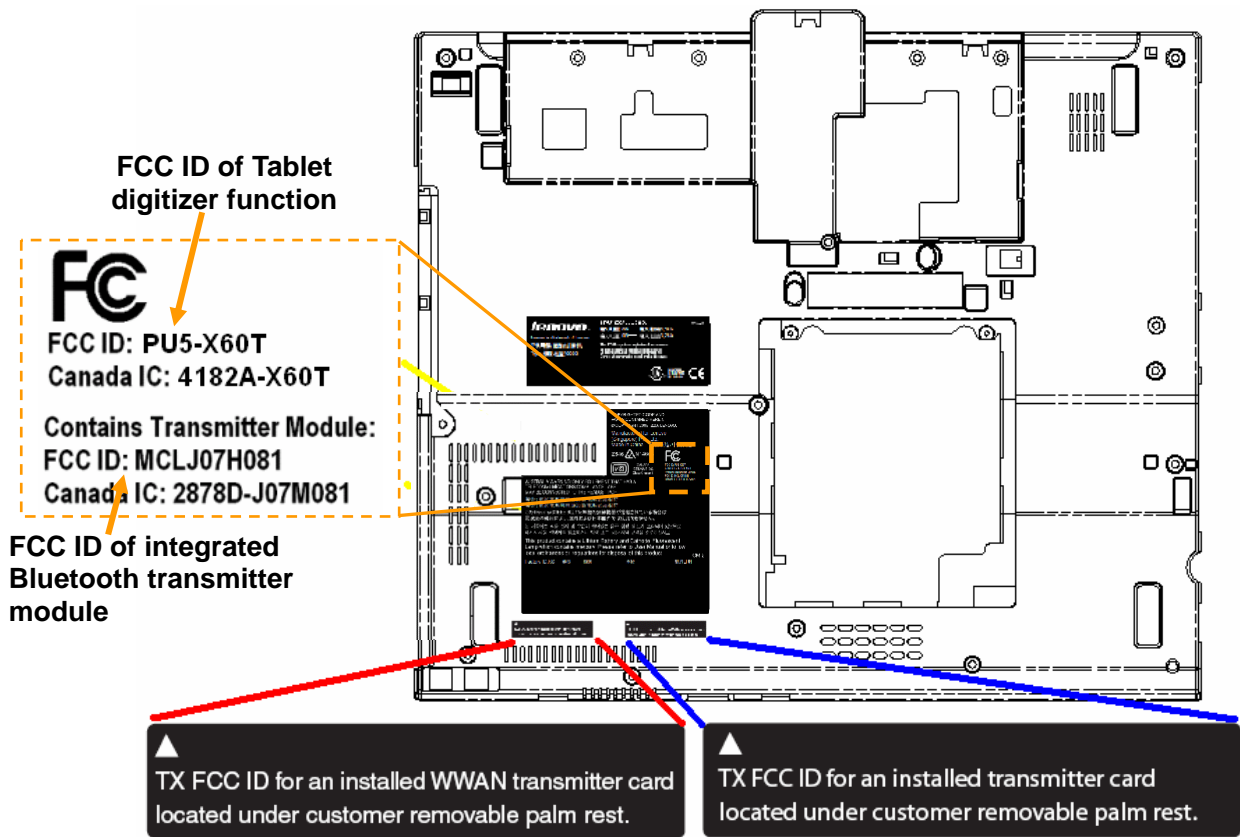

Host PC Information, Lenovo ThinkPad X60T Series

The certification label is stuck on the top side of the applying transmitter device, and the FCC ID is visible when the palm rest assembly is removed.

▲ TX FCC ID for an installed WWAN transmitter card located under customer removable palm rest.

▲ TX FCC ID for an installed transmitter card located under customer removable palm rest.

User installable WWAN's label for FCC ID: N7N-MC5720 or FCC ID: N7NMC8765

User installable WLAN's label for FCC ID: PD9LEN3945ABG or other authorized WLAN module