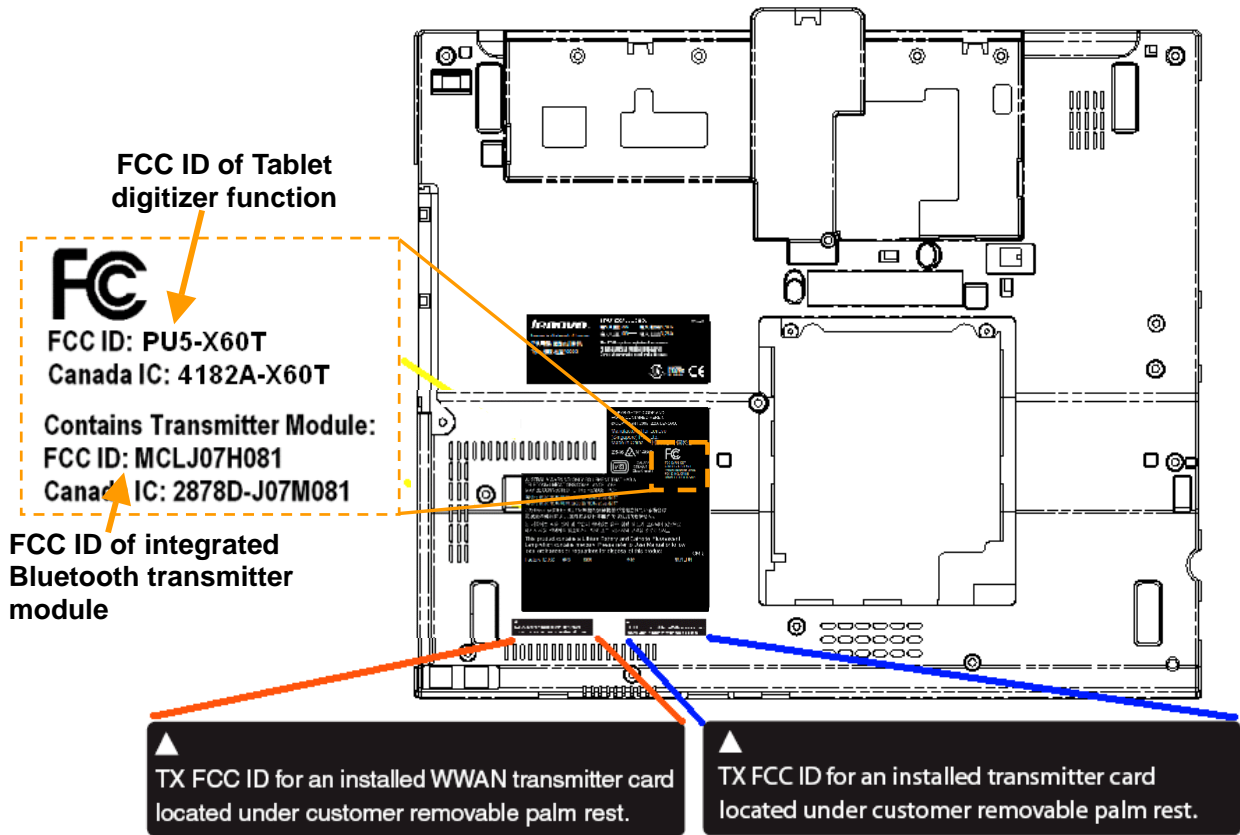

Host PC Information, Lenovo ThinkPad X60T Series

The certification label is stuck on the top side of the applying transmitter device, and the FCC ID is visible when the palm rest assembly is removed.

User installable WWAN's label
 for FCC ID: N7N-MC5720
 or FCC ID: N7NMC8755
 or FCC ID: N7NMC8765

User installable WLAN's label
 for FCC ID: PD9LEN3945ABG
 or other authorized WLAN module