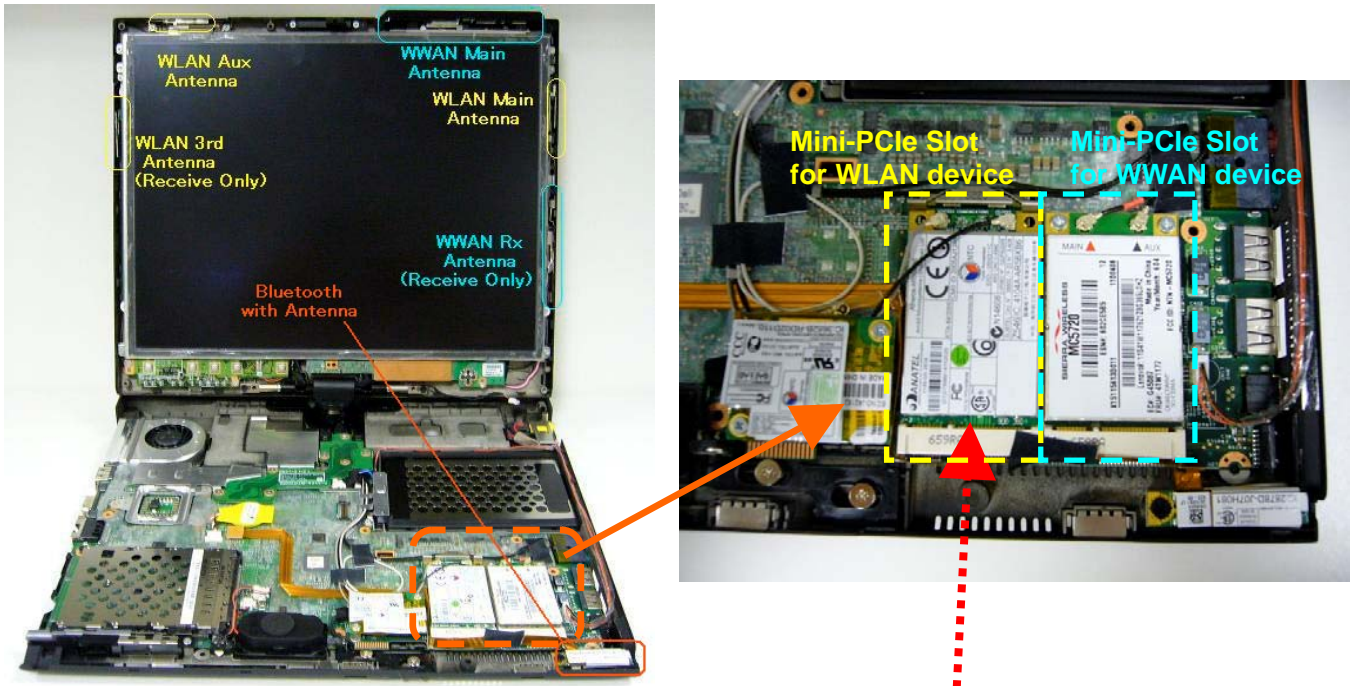

Host PC Information, Lenovo ThinkPad X60T Series

The certification label is stuck on the top side of the applying transmitter device, and the FCC ID is visible when the palm rest assembly is removed.

User installable WWAN's label
 for FCC ID: N7N-MC5720
 or FCC ID: N7NMC8755
 or FCC ID: N7NMC8765

User installable WLAN's label
 for FCC ID: PD9LEN3945ABG
 or other authorized WLAN module