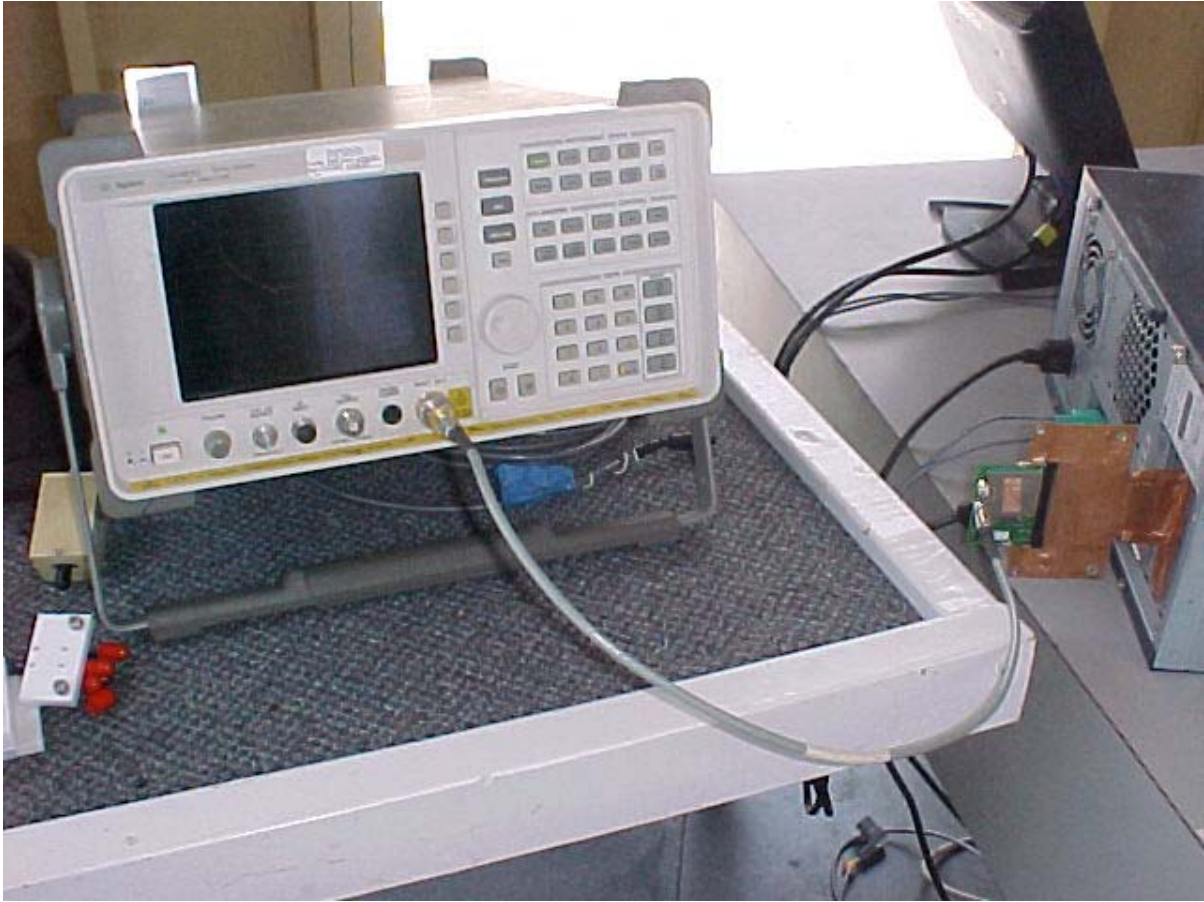

Maximum Peak Output Power Measurement Setup

*Conducted Emissions at Antenna Terminal
Setup*

*AC Conducted Emissions Measurement
(Front View)
Setup*

*AC Conducted Emissions Measurement
(Rear View)
Setup*

*Radiated Emissions Measurement
(Front View)
Pumpkin Antenna Setup*

*Radiated Emissions Measurement
(Rear View)
Pumpkin Antenna Setup*

***Radiated Emissions Measurement
(Front View)
Mint Antenna Setup***

*Radiated Emissions Measurement
(Rear View)
Mint Antenna Setup*

*Radiated Emissions Measurement
(Front View)
Emilia Antenna Setup*