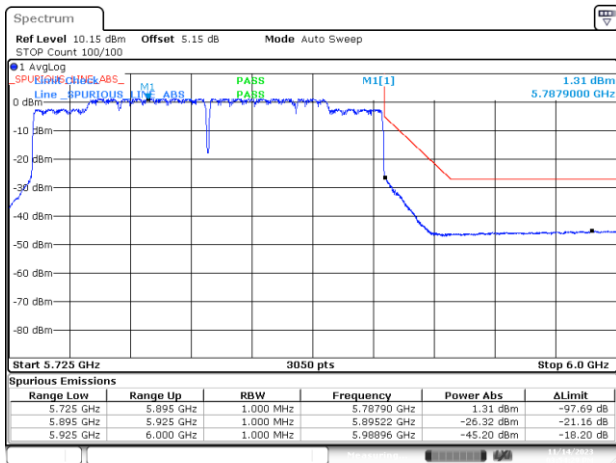

BE-NR-HIGH-PEAK, MIMO-B, 802.11ax80-MCS0, Ch171

BE-NR-LOW, MIMO-B, 802.11ax160-MCS0, Ch163

BE-NR-HIGH, MIMO-B, 802.11ax160-MCS0, Ch163

BE-NR-HIGH-PEAK, MIMO-B, 802.11ax160-MCS0, Ch163