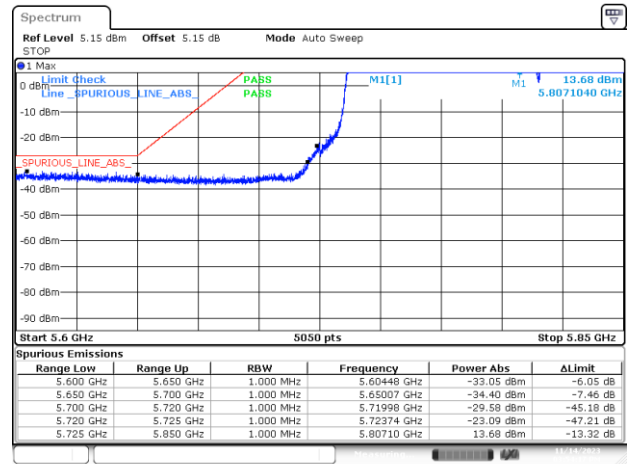

BE-NR-HIGH-PEAK, MIMO-B, 802.11ax80-MCS0, Ch171

BE-NR-LOW, MIMO-B, 802.11ax160-MCS0, Ch163

BE-NR-HIGH, MIMO-B, 802.11ax160-MCS0, Ch163

BE-NR-HIGH-PEAK, MIMO-B, 802.11ax160-MCS0, Ch163