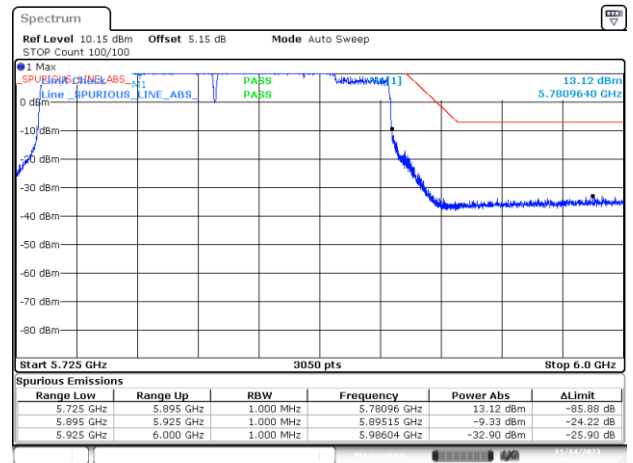

BE-NR-HIGH-PEAK, MIMO-B, 802.11ax80-MCS0, Ch171

BE-NR-LOW, MIMO-B, 802.11ax160-MCS0, Ch163

BE-NR-HIGH, MIMO-B, 802.11ax160-MCS0, Ch163

BE-NR-HIGH-PEAK, MIMO-B, 802.11ax160-MCS0, Ch163