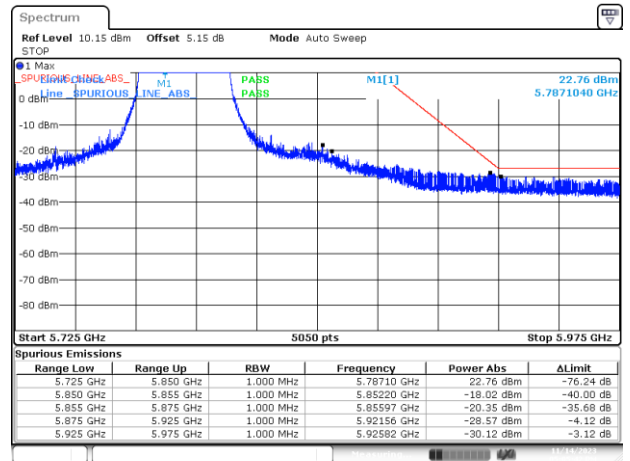

BE-NR-LOW, MIMO-A, 802.11n40-HT0, Ch151

BE-NR-HIGH, MIMO-A, 802.11n40-HT0, Ch159

BE-NR-LOW, MIMO-A, 802.11ac80-VHT0, Ch155

BE-NR-HIGH, MIMO-A, 802.11ac80-VHT0, Ch155

BE-NR-LOW, MIMO-A, 802.11ax/be20-MCS0, Ch149

BE-NR-HIGH, MIMO-A, 802.11ax/be20-MCS0, Ch165

BE-NR-LOW, MIMO-A, 802.11ax/be40-MCS0, Ch151

BE-NR-HIGH, MIMO-A, 802.11ax/be40-MCS0, Ch159

BE-NR-LOW, MIMO-A, 802.11ax/be80-MCS0, Ch155

BE-NR-HIGH, MIMO-A, 802.11ax/be80-MCS0, Ch155

BE-NR-LOW, MIMO-B, 802.11n20-HT0, Ch149

BE-NR-HIGH, MIMO-B, 802.11n20-HT0, Ch165

BE-NR-LOW, MIMO-B, 802.11n40-HT0, Ch151

BE-NR-HIGH, MIMO-B, 802.11n40-HT0, Ch159

BE-NR-LOW, MIMO-B, 802.11ac80-VHT0, Ch155

BE-NR-HIGH, MIMO-B, 802.11ac80-VHT0, Ch155