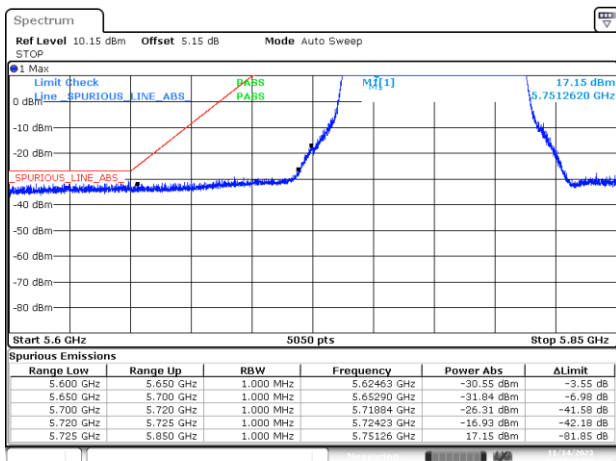

BE-NR-LOW, MIMO-A, 802.11n40-HT0, Ch151

BE-NR-HIGH, MIMO-A, 802.11n40-HT0, Ch159

BE-NR-LOW, MIMO-A, 802.11ac80-VHT0, Ch155

BE-NR-HIGH, MIMO-A, 802.11ac80-VHT0, Ch155

BE-NR-LOW, MIMO-A, 802.11ax/be20-MCS0, Ch149

BE-NR-HIGH, MIMO-A, 802.11ax/be20-MCS0, Ch165

BE-NR-LOW, MIMO-A, 802.11ax/be40-MCS0, Ch151

BE-NR-HIGH, MIMO-A, 802.11ax/be40-MCS0, Ch159

BE-NR-LOW, MIMO-A, 802.11ax/be80-MCS0, Ch155

BE-NR-HIGH, MIMO-A, 802.11ax/be80-MCS0, Ch155

BE-NR-LOW, MIMO-B, 802.11n20-HT0, Ch149

BE-NR-HIGH, MIMO-B, 802.11n20-HT0, Ch165

BE-NR-LOW, MIMO-B, 802.11n40-HT0, Ch151

BE-NR-HIGH, MIMO-B, 802.11n40-HT0, Ch159

BE-NR-LOW, MIMO-B, 802.11ac80-VHT0, Ch155

BE-NR-HIGH, MIMO-B, 802.11ac80-VHT0, Ch155