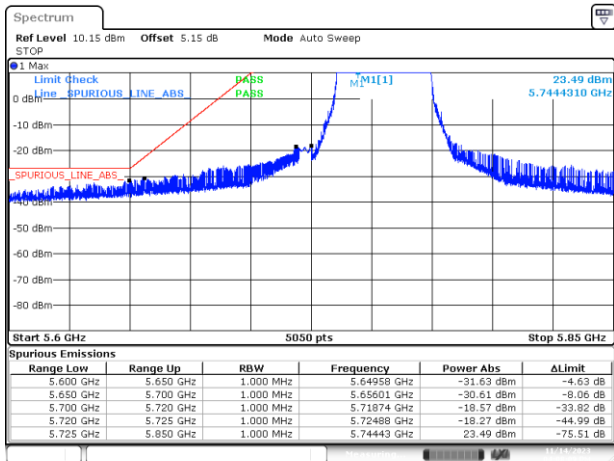

BE-NR-HIGH, MIMO-A, 802.11ax/be20-MCS0, Ch165

BE-NR-LOW, MIMO-A, 802.11ax/be40-MCS0, Ch151

BE-NR-HIGH, MIMO-A, 802.11ax/be40-MCS0, Ch159

BE-NR-LOW, MIMO-A, 802.11ax/be80-MCS0, Ch155

BE-NR-HIGH, MIMO-A, 802.11ax/be80-MCS0, Ch155

BE-NR-LOW, MIMO-B, 802.11n20-HT0, Ch149

BE-NR-HIGH, MIMO-B, 802.11n20-HT0, Ch165

BE-NR-LOW, MIMO-B, 802.11n40-HT0, Ch151

BE-NR-HIGH, MIMO-B, 802.11n40-HT0, Ch159

BE-NR-LOW, MIMO-B, 802.11ac80-VHT0, Ch155

BE-NR-HIGH, MIMO-B, 802.11ac80-VHT0, Ch155

BE-NR-LOW, MIMO-B, 802.11ax/be20-MCS0, Ch149

BE-NR-HIGH, MIMO-B, 802.11ax/be20-MCS0, Ch165

BE-NR-LOW, MIMO-B, 802.11ax/be40-MCS0, Ch151

BE-NR-HIGH, MIMO-B, 802.11ax/be40-MCS0, Ch159

BE-NR-LOW, MIMO-B, 802.11ax/be80-MCS0, Ch155