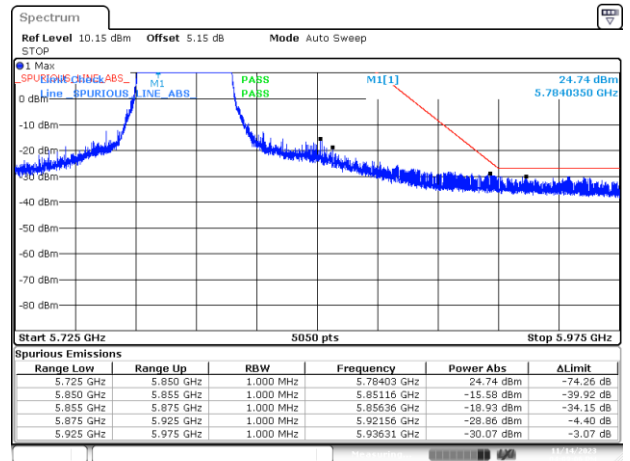

BE-NR-HIGH, MIMO-A, 802.11ax/be20-MCS0, Ch165

BE-NR-LOW, MIMO-A, 802.11ax/be40-MCS0, Ch151

BE-NR-HIGH, MIMO-A, 802.11ax/be40-MCS0, Ch159

BE-NR-LOW, MIMO-A, 802.11ax/be80-MCS0, Ch155

BE-NR-HIGH, MIMO-A, 802.11ax/be80-MCS0, Ch155

BE-NR-LOW, MIMO-B, 802.11n20-HT0, Ch149

BE-NR-HIGH, MIMO-B, 802.11n20-HT0, Ch165

BE-NR-LOW, MIMO-B, 802.11n40-HT0, Ch151

BE-NR-HIGH, MIMO-B, 802.11n40-HT0, Ch159

BE-NR-LOW, MIMO-B, 802.11ac80-VHT0, Ch155

BE-NR-HIGH, MIMO-B, 802.11ac80-VHT0, Ch155

BE-NR-LOW, MIMO-B, 802.11ax/be20-MCS0, Ch149

BE-NR-HIGH, MIMO-B, 802.11ax/be20-MCS0, Ch165

BE-NR-LOW, MIMO-B, 802.11ax/be40-MCS0, Ch151

BE-NR-HIGH, MIMO-B, 802.11ax/be40-MCS0, Ch159

BE-NR-LOW, MIMO-B, 802.11ax/be80-MCS0, Ch155