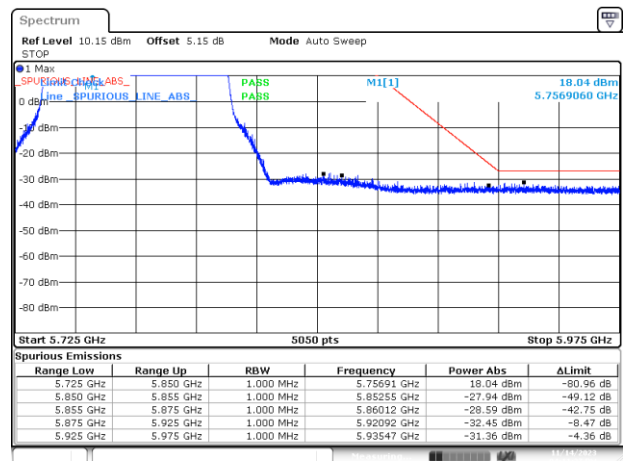

BE-NR-HIGH, MIMO-A, 802.11ax/be20-MCS0, Ch165

BE-NR-LOW, MIMO-A, 802.11ax/be40-MCS0, Ch151

BE-NR-HIGH, MIMO-A, 802.11ax/be40-MCS0, Ch159

BE-NR-LOW, MIMO-A, 802.11ax/be80-MCS0, Ch155

BE-NR-HIGH, MIMO-A, 802.11ax/be80-MCS0, Ch155

BE-NR-LOW, MIMO-B, 802.11n20-HT0, Ch149

BE-NR-HIGH, MIMO-B, 802.11n20-HT0, Ch165

BE-NR-LOW, MIMO-B, 802.11n40-HT0, Ch151

BE-NR-HIGH, MIMO-B, 802.11n40-HT0, Ch159

BE-NR-LOW, MIMO-B, 802.11ac80-VHT0, Ch155

BE-NR-HIGH, MIMO-B, 802.11ac80-VHT0, Ch155

BE-NR-LOW, MIMO-B, 802.11ax/be20-MCS0, Ch149

BE-NR-HIGH, MIMO-B, 802.11ax/be20-MCS0, Ch165

BE-NR-LOW, MIMO-B, 802.11ax/be40-MCS0, Ch151

BE-NR-HIGH, MIMO-B, 802.11ax/be40-MCS0, Ch159

BE-NR-LOW, MIMO-B, 802.11ax/be80-MCS0, Ch155