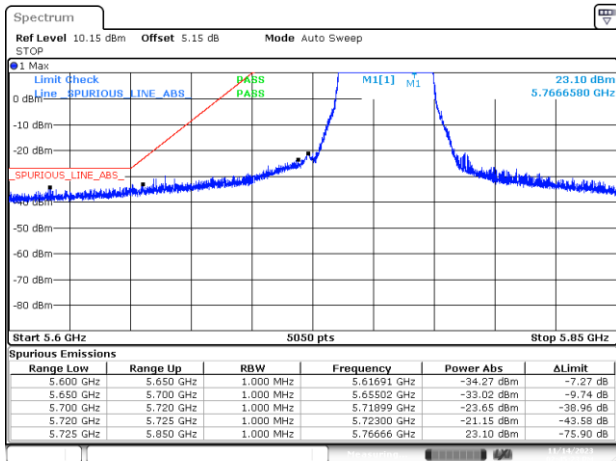

BE-NR-LOW, MIMO-A, 802.11n40-HT0, Ch151

BE-NR-HIGH, MIMO-A, 802.11n40-HT0, Ch159

BE-NR-LOW, MIMO-A, 802.11ac80-VHT0, Ch155

BE-NR-HIGH, MIMO-A, 802.11ac80-VHT0, Ch155

BE-NR-LOW, MIMO-A, 802.11ax/be20-MCS0, Ch149

BE-NR-HIGH, MIMO-A, 802.11ax/be20-MCS0, Ch165

BE-NR-LOW, MIMO-A, 802.11ax/be40-MCS0, Ch151

BE-NR-HIGH, MIMO-A, 802.11ax/be40-MCS0, Ch159

BE-NR-LOW, MIMO-A, 802.11ax/be80-MCS0, Ch155

BE-NR-HIGH, MIMO-A, 802.11ax/be80-MCS0, Ch155

BE-NR-LOW, MIMO-B, 802.11n20-HT0, Ch149

BE-NR-HIGH, MIMO-B, 802.11n20-HT0, Ch165

BE-NR-LOW, MIMO-B, 802.11n40-HT0, Ch151

BE-NR-HIGH, MIMO-B, 802.11n40-HT0, Ch159

BE-NR-LOW, MIMO-B, 802.11ac80-VHT0, Ch155

BE-NR-HIGH, MIMO-B, 802.11ac80-VHT0, Ch155