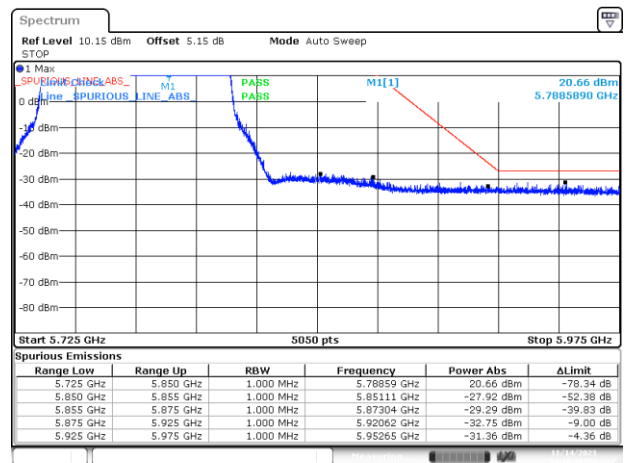

BE-NR-LOW, MIMO-B, 802.11n20-HT0, Ch149

BE-NR-HIGH, MIMO-B, 802.11n20-HT0, Ch165

BE-NR-LOW, MIMO-B, 802.11n40-HT0, Ch151

BE-NR-HIGH, MIMO-B, 802.11n40-HT0, Ch159

BE-NR-LOW, MIMO-B, 802.11ac80-VHT0, Ch155

BE-NR-HIGH, MIMO-B, 802.11ac80-VHT0, Ch155

BE-NR-LOW, MIMO-B, 802.11ax/be20-MCS0, Ch149

BE-NR-HIGH, MIMO-B, 802.11ax/be20-MCS0, Ch165

BE-NR-LOW, MIMO-B, 802.11ax/be40-MCS0, Ch151

BE-NR-HIGH, MIMO-B, 802.11ax/be40-MCS0, Ch159

BE-NR-LOW, MIMO-B, 802.11ax/be80-MCS0, Ch155

BE-NR-HIGH, MIMO-B, 802.11ax/be80-MCS0, Ch155