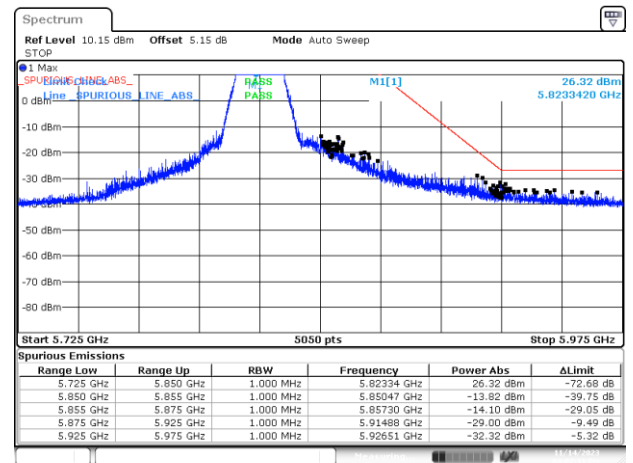

BE-NR-LOW, MIMO-A, 802.11n40-HT0, Ch151

BE-NR-HIGH, MIMO-A, 802.11n40-HT0, Ch159

BE-NR-LOW, MIMO-A, 802.11ac80-VHT0, Ch155

BE-NR-HIGH, MIMO-A, 802.11ac80-VHT0, Ch155

BE-NR-LOW, MIMO-A, 802.11ax/be20-MCS0, Ch149

BE-NR-HIGH, MIMO-A, 802.11ax/be20-MCS0, Ch165

BE-NR-LOW, MIMO-A, 802.11ax/be40-MCS0, Ch151

BE-NR-HIGH, MIMO-A, 802.11ax/be40-MCS0, Ch159

BE-NR-LOW, MIMO-A, 802.11ax/be80-MCS0, Ch155

BE-NR-HIGH, MIMO-A, 802.11ax/be80-MCS0, Ch155

BE-NR-LOW, MIMO-B, 802.11n20-HT0, Ch149

BE-NR-HIGH, MIMO-B, 802.11n20-HT0, Ch165

BE-NR-LOW, MIMO-B, 802.11n40-HT0, Ch151

BE-NR-HIGH, MIMO-B, 802.11n40-HT0, Ch159

BE-NR-LOW, MIMO-B, 802.11ac80-VHT0, Ch155

BE-NR-HIGH, MIMO-B, 802.11ac80-VHT0, Ch155