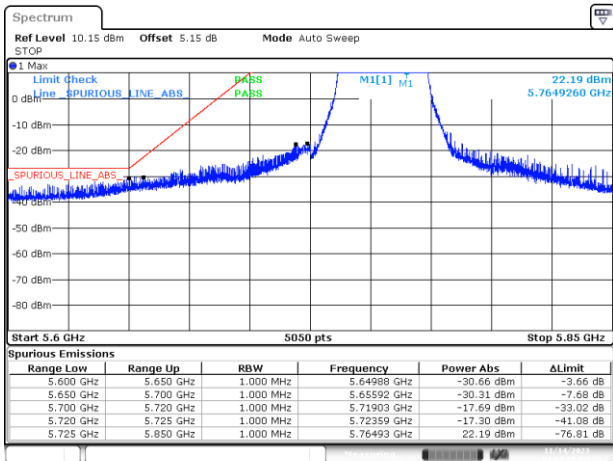

BE-NR-LOW, MIMO-A, 802.11n40-HT0, Ch151

BE-NR-HIGH, MIMO-A, 802.11n40-HT0, Ch159

BE-NR-LOW, MIMO-A, 802.11ac80-VHT0, Ch155

BE-NR-HIGH, MIMO-A, 802.11ac80-VHT0, Ch155

BE-NR-LOW, MIMO-A, 802.11ax/be20-MCS0, Ch149

BE-NR-HIGH, MIMO-A, 802.11ax/be20-MCS0, Ch165

BE-NR-LOW, MIMO-A, 802.11ax/be40-MCS0, Ch151

BE-NR-HIGH, MIMO-A, 802.11ax/be40-MCS0, Ch159

BE-NR-LOW, MIMO-A, 802.11ax/be80-MCS0, Ch155

BE-NR-HIGH, MIMO-A, 802.11ax/be80-MCS0, Ch155

BE-NR-LOW, MIMO-B, 802.11n20-HT0, Ch149

BE-NR-HIGH, MIMO-B, 802.11n20-HT0, Ch165

BE-NR-LOW, MIMO-B, 802.11n40-HT0, Ch151

BE-NR-HIGH, MIMO-B, 802.11n40-HT0, Ch159

BE-NR-LOW, MIMO-B, 802.11ac80-VHT0, Ch155

BE-NR-HIGH, MIMO-B, 802.11ac80-VHT0, Ch155