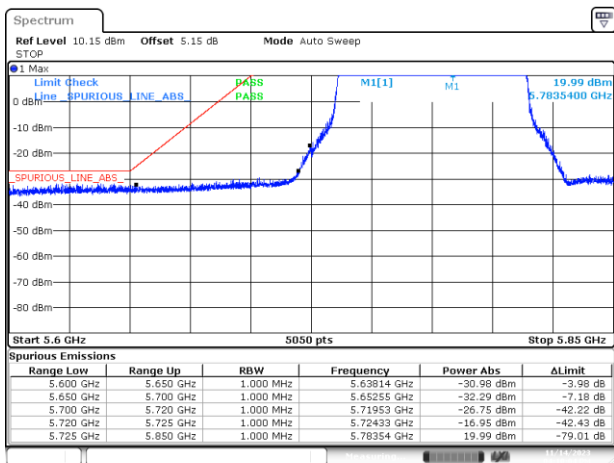

BE-NR-LOW, MIMO-B, 802.11n20-HT0, Ch149

BE-NR-HIGH, MIMO-B, 802.11n20-HT0, Ch165

BE-NR-LOW, MIMO-B, 802.11n40-HT0, Ch151

BE-NR-HIGH, MIMO-B, 802.11n40-HT0, Ch159

BE-NR-LOW, MIMO-B, 802.11ac80-VHT0, Ch155

BE-NR-HIGH, MIMO-B, 802.11ac80-VHT0, Ch155

BE-NR-LOW, MIMO-B, 802.11ax/be20-MCS0, Ch149

BE-NR-HIGH, MIMO-B, 802.11ax/be20-MCS0, Ch165

BE-NR-LOW, MIMO-B, 802.11ax/be40-MCS0, Ch151

BE-NR-HIGH, MIMO-B, 802.11ax/be40-MCS0, Ch159

BE-NR-LOW, MIMO-B, 802.11ax/be80-MCS0, Ch155

BE-NR-HIGH, MIMO-B, 802.11ax/be80-MCS0, Ch155