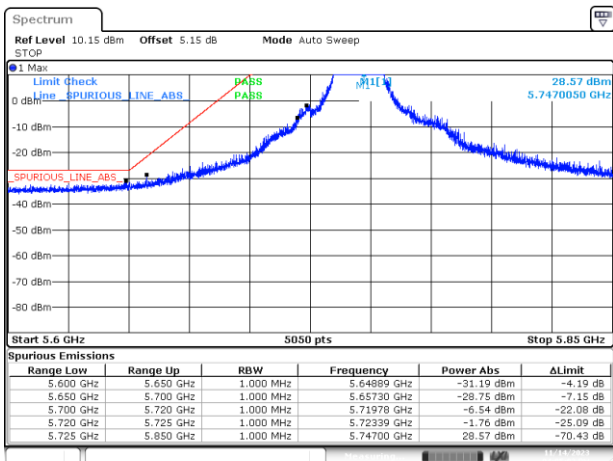

BE-NR-HIGH, MIMO-A, 802.11ax/be20-MCS0, Ch165

BE-NR-LOW, MIMO-A, 802.11ax/be40-MCS0, Ch151

BE-NR-HIGH, MIMO-A, 802.11ax/be40-MCS0, Ch159

BE-NR-LOW, MIMO-A, 802.11ax/be80-MCS0, Ch155

BE-NR-HIGH, MIMO-A, 802.11ax/be80-MCS0, Ch155

BE-NR-LOW, MIMO-B, 802.11n20-HT0, Ch149

BE-NR-HIGH, MIMO-B, 802.11n20-HT0, Ch165

BE-NR-LOW, MIMO-B, 802.11n40-HT0, Ch151

BE-NR-HIGH, MIMO-B, 802.11n40-HT0, Ch159

BE-NR-LOW, MIMO-B, 802.11ac80-VHT0, Ch155

BE-NR-HIGH, MIMO-B, 802.11ac80-VHT0, Ch155

BE-NR-LOW, MIMO-B, 802.11ax/be20-MCS0, Ch149

BE-NR-HIGH, MIMO-B, 802.11ax/be20-MCS0, Ch165

BE-NR-LOW, MIMO-B, 802.11ax/be40-MCS0, Ch151

BE-NR-HIGH, MIMO-B, 802.11ax/be40-MCS0, Ch159

BE-NR-LOW, MIMO-B, 802.11ax/be80-MCS0, Ch155