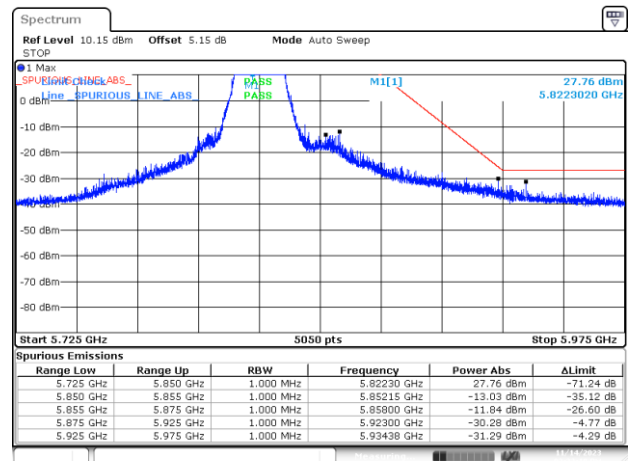

BE-NR-LOW, MIMO-A, 802.11n40-HT0, Ch151

BE-NR-HIGH, MIMO-A, 802.11n40-HT0, Ch159

BE-NR-LOW, MIMO-A, 802.11ac80-VHT0, Ch155

BE-NR-HIGH, MIMO-A, 802.11ac80-VHT0, Ch155

BE-NR-LOW, MIMO-A, 802.11ax/be20-MCS0, Ch149

BE-NR-HIGH, MIMO-A, 802.11ax/be20-MCS0, Ch165

BE-NR-LOW, MIMO-A, 802.11ax/be40-MCS0, Ch151

BE-NR-HIGH, MIMO-A, 802.11ax/be40-MCS0, Ch159

BE-NR-LOW, MIMO-A, 802.11ax/be80-MCS0, Ch155

BE-NR-HIGH, MIMO-A, 802.11ax/be80-MCS0, Ch155

BE-NR-LOW, MIMO-B, 802.11n20-HT0, Ch149

BE-NR-HIGH, MIMO-B, 802.11n20-HT0, Ch165

BE-NR-LOW, MIMO-B, 802.11n40-HT0, Ch151

BE-NR-HIGH, MIMO-B, 802.11n40-HT0, Ch159

BE-NR-LOW, MIMO-B, 802.11ac80-VHT0, Ch155

BE-NR-HIGH, MIMO-B, 802.11ac80-VHT0, Ch155