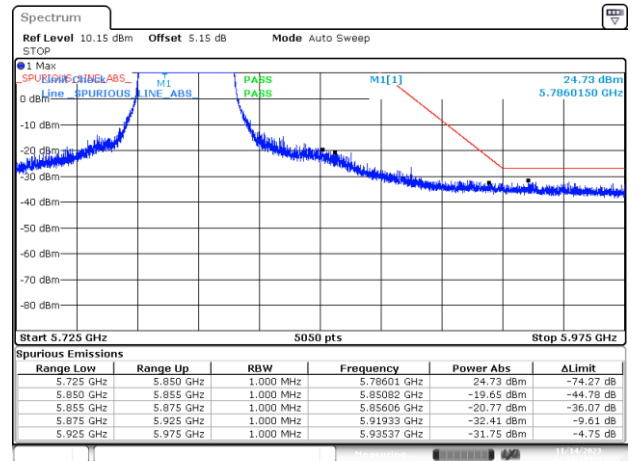

BE-NR-LOW, MIMO-A, 802.11n40-HT0, Ch151

BE-NR-HIGH, MIMO-A, 802.11n40-HT0, Ch159

BE-NR-LOW, MIMO-A, 802.11ac80-VHT0, Ch155

BE-NR-HIGH, MIMO-A, 802.11ac80-VHT0, Ch155

BE-NR-LOW, MIMO-A, 802.11ax/be20-MCS0, Ch149

BE-NR-HIGH, MIMO-A, 802.11ax/be20-MCS0, Ch165

BE-NR-LOW, MIMO-A, 802.11ax/be40-MCS0, Ch151

BE-NR-HIGH, MIMO-A, 802.11ax/be40-MCS0, Ch159

BE-NR-LOW, MIMO-A, 802.11ax/be80-MCS0, Ch155

BE-NR-HIGH, MIMO-A, 802.11ax/be80-MCS0, Ch155

BE-NR-LOW, MIMO-B, 802.11n20-HT0, Ch149

BE-NR-HIGH, MIMO-B, 802.11n20-HT0, Ch165

BE-NR-LOW, MIMO-B, 802.11n40-HT0, Ch151

BE-NR-HIGH, MIMO-B, 802.11n40-HT0, Ch159

BE-NR-LOW, MIMO-B, 802.11ac80-VHT0, Ch155

BE-NR-HIGH, MIMO-B, 802.11ac80-VHT0, Ch155