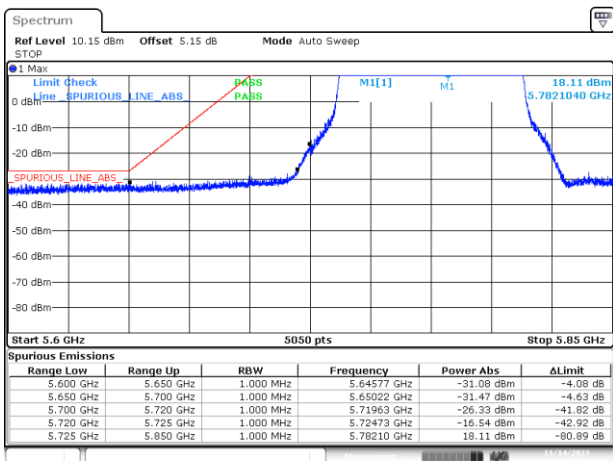

BE-NR-HIGH, MIMO-A, 802.11ax/be20-MCS0, Ch165

BE-NR-LOW, MIMO-A, 802.11ax/be40-MCS0, Ch151

BE-NR-HIGH, MIMO-A, 802.11ax/be40-MCS0, Ch159

BE-NR-LOW, MIMO-A, 802.11ax/be80-MCS0, Ch155

BE-NR-HIGH, MIMO-A, 802.11ax/be80-MCS0, Ch155

BE-NR-LOW, MIMO-B, 802.11n20-HT0, Ch149

BE-NR-HIGH, MIMO-B, 802.11n20-HT0, Ch165

BE-NR-LOW, MIMO-B, 802.11n40-HT0, Ch151

BE-NR-HIGH, MIMO-B, 802.11n40-HT0, Ch159

BE-NR-LOW, MIMO-B, 802.11ac80-VHT0, Ch155

BE-NR-HIGH, MIMO-B, 802.11ac80-VHT0, Ch155

BE-NR-LOW, MIMO-B, 802.11ax/be20-MCS0, Ch149

BE-NR-HIGH, MIMO-B, 802.11ax/be20-MCS0, Ch165

BE-NR-LOW, MIMO-B, 802.11ax/be40-MCS0, Ch151

BE-NR-HIGH, MIMO-B, 802.11ax/be40-MCS0, Ch159

BE-NR-LOW, MIMO-B, 802.11ax/be80-MCS0, Ch155