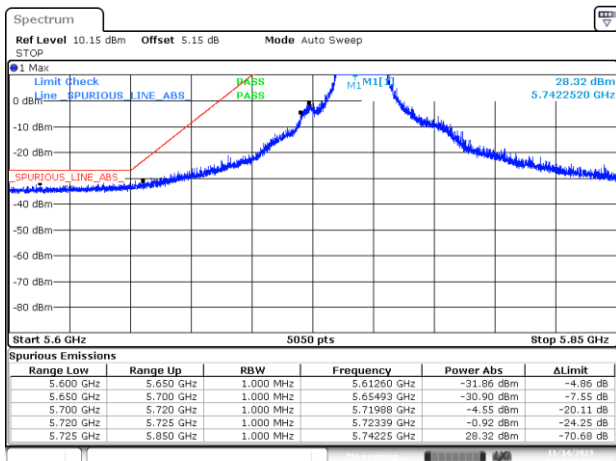

BE-NR-LOW, MIMO-A, 802.11n40-HT0, Ch151

BE-NR-HIGH, MIMO-A, 802.11n40-HT0, Ch159

BE-NR-LOW, MIMO-A, 802.11ac80-VHT0, Ch155

BE-NR-HIGH, MIMO-A, 802.11ac80-VHT0, Ch155

BE-NR-LOW, MIMO-A, 802.11ax/be20-MCS0, Ch149

BE-NR-HIGH, MIMO-A, 802.11ax/be20-MCS0, Ch165

BE-NR-LOW, MIMO-A, 802.11ax/be40-MCS0, Ch151

BE-NR-HIGH, MIMO-A, 802.11ax/be40-MCS0, Ch159

BE-NR-LOW, MIMO-A, 802.11ax/be80-MCS0, Ch155

BE-NR-HIGH, MIMO-A, 802.11ax/be80-MCS0, Ch155

BE-NR-LOW, MIMO-B, 802.11n20-HT0, Ch149

BE-NR-HIGH, MIMO-B, 802.11n20-HT0, Ch165

BE-NR-LOW, MIMO-B, 802.11n40-HT0, Ch151

BE-NR-HIGH, MIMO-B, 802.11n40-HT0, Ch159

BE-NR-LOW, MIMO-B, 802.11ac80-VHT0, Ch155

BE-NR-HIGH, MIMO-B, 802.11ac80-VHT0, Ch155