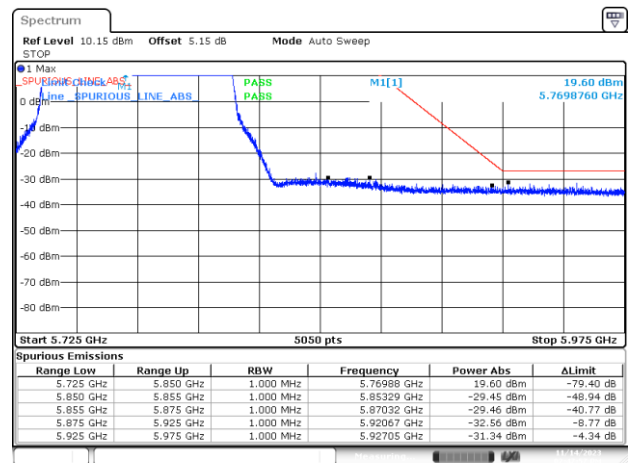

BE-NR-LOW, MIMO-A, 802.11n40-HT0, Ch151

BE-NR-HIGH, MIMO-A, 802.11n40-HT0, Ch159

BE-NR-LOW, MIMO-A, 802.11ac80-VHT0, Ch155

BE-NR-HIGH, MIMO-A, 802.11ac80-VHT0, Ch155

BE-NR-LOW, MIMO-A, 802.11ax/be20-MCS0, Ch149

BE-NR-HIGH, MIMO-A, 802.11ax/be20-MCS0, Ch165

BE-NR-LOW, MIMO-A, 802.11ax/be40-MCS0, Ch151

BE-NR-HIGH, MIMO-A, 802.11ax/be40-MCS0, Ch159

BE-NR-LOW, MIMO-A, 802.11ax/be80-MCS0, Ch155

BE-NR-HIGH, MIMO-A, 802.11ax/be80-MCS0, Ch155

BE-NR-LOW, MIMO-B, 802.11n20-HT0, Ch149

BE-NR-HIGH, MIMO-B, 802.11n20-HT0, Ch165

BE-NR-LOW, MIMO-B, 802.11n40-HT0, Ch151

BE-NR-HIGH, MIMO-B, 802.11n40-HT0, Ch159

BE-NR-LOW, MIMO-B, 802.11ac80-VHT0, Ch155

BE-NR-HIGH, MIMO-B, 802.11ac80-VHT0, Ch155