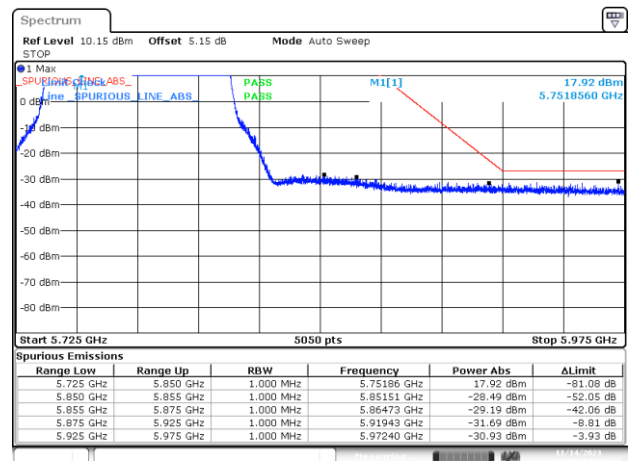

BE-NR-LOW, MIMO-A, 802.11n40-HT0, Ch151

BE-NR-HIGH, MIMO-A, 802.11n40-HT0, Ch159

BE-NR-LOW, MIMO-A, 802.11ac80-VHT0, Ch155

BE-NR-HIGH, MIMO-A, 802.11ac80-VHT0, Ch155

BE-NR-LOW, MIMO-A, 802.11ax/be20-MCS0, Ch149

BE-NR-HIGH, MIMO-A, 802.11ax/be20-MCS0, Ch165

BE-NR-LOW, MIMO-A, 802.11ax/be40-MCS0, Ch151

BE-NR-HIGH, MIMO-A, 802.11ax/be40-MCS0, Ch159

BE-NR-LOW, MIMO-A, 802.11ax/be80-MCS0, Ch155

BE-NR-HIGH, MIMO-A, 802.11ax/be80-MCS0, Ch155

BE-NR-LOW, MIMO-B, 802.11n20-HT0, Ch149

BE-NR-HIGH, MIMO-B, 802.11n20-HT0, Ch165

BE-NR-LOW, MIMO-B, 802.11n40-HT0, Ch151

BE-NR-HIGH, MIMO-B, 802.11n40-HT0, Ch159

BE-NR-LOW, MIMO-B, 802.11ac80-VHT0, Ch155

BE-NR-HIGH, MIMO-B, 802.11ac80-VHT0, Ch155