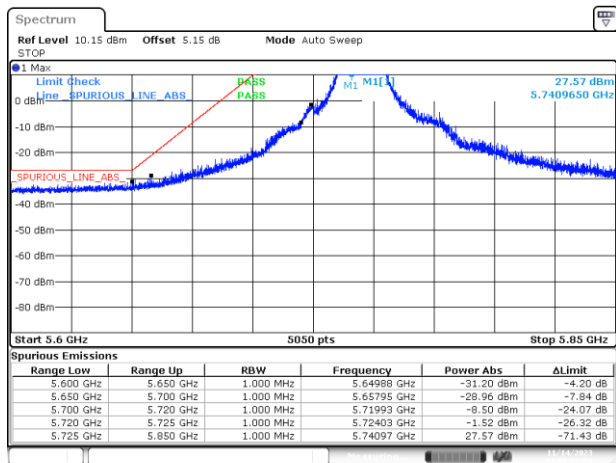

BE-NR-LOW, MIMO-A, 802.11n40-HT0, Ch151

BE-NR-HIGH, MIMO-A, 802.11n40-HT0, Ch159

BE-NR-LOW, MIMO-A, 802.11ac80-VHT0, Ch155

BE-NR-HIGH, MIMO-A, 802.11ac80-VHT0, Ch155

BE-NR-LOW, MIMO-A, 802.11ax/be20-MCS0, Ch149

BE-NR-HIGH, MIMO-A, 802.11ax/be20-MCS0, Ch165

BE-NR-LOW, MIMO-A, 802.11ax/be40-MCS0, Ch151

BE-NR-HIGH, MIMO-A, 802.11ax/be40-MCS0, Ch159

BE-NR-LOW, MIMO-A, 802.11ax/be80-MCS0, Ch155

BE-NR-HIGH, MIMO-A, 802.11ax/be80-MCS0, Ch155

BE-NR-LOW, MIMO-B, 802.11n20-HT0, Ch149

BE-NR-HIGH, MIMO-B, 802.11n20-HT0, Ch165

BE-NR-LOW, MIMO-B, 802.11n40-HT0, Ch151

BE-NR-HIGH, MIMO-B, 802.11n40-HT0, Ch159

BE-NR-LOW, MIMO-B, 802.11ac80-VHT0, Ch155

BE-NR-HIGH, MIMO-B, 802.11ac80-VHT0, Ch155