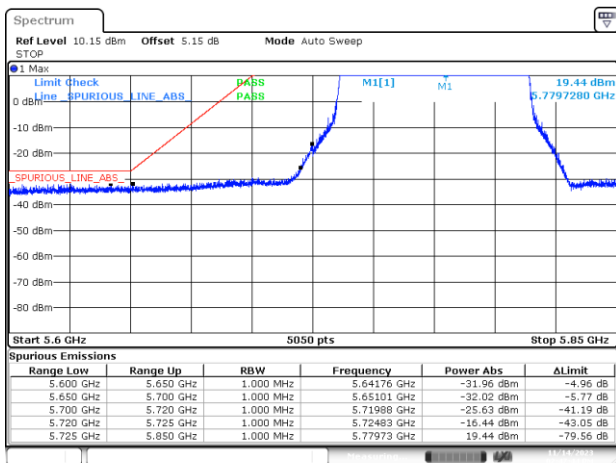

BE-NR-LOW, MIMO-A, 802.11n40-HT0, Ch151

BE-NR-HIGH, MIMO-A, 802.11n40-HT0, Ch159

BE-NR-LOW, MIMO-A, 802.11ac80-VHT0, Ch155

BE-NR-HIGH, MIMO-A, 802.11ac80-VHT0, Ch155

BE-NR-LOW, MIMO-A, 802.11ax/be20-MCS0, Ch149

BE-NR-HIGH, MIMO-A, 802.11ax/be20-MCS0, Ch165

BE-NR-LOW, MIMO-A, 802.11ax/be40-MCS0, Ch151

BE-NR-HIGH, MIMO-A, 802.11ax/be40-MCS0, Ch159

BE-NR-LOW, MIMO-A, 802.11ax/be80-MCS0, Ch155

BE-NR-HIGH, MIMO-A, 802.11ax/be80-MCS0, Ch155

BE-NR-LOW, MIMO-B, 802.11n20-HT0, Ch149

BE-NR-HIGH, MIMO-B, 802.11n20-HT0, Ch165

BE-NR-LOW, MIMO-B, 802.11n40-HT0, Ch151

BE-NR-HIGH, MIMO-B, 802.11n40-HT0, Ch159

BE-NR-LOW, MIMO-B, 802.11ac80-VHT0, Ch155

BE-NR-HIGH, MIMO-B, 802.11ac80-VHT0, Ch155