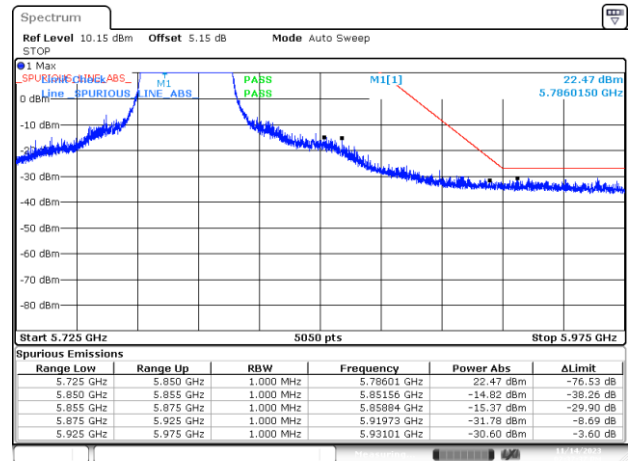

BE-NR-LOW, MIMO-A, 802.11n40-HT0, Ch151

BE-NR-HIGH, MIMO-A, 802.11n40-HT0, Ch159

BE-NR-LOW, MIMO-A, 802.11ac80-VHT0, Ch155

BE-NR-HIGH, MIMO-A, 802.11ac80-VHT0, Ch155

BE-NR-LOW, MIMO-A, 802.11ax/be20-MCS0, Ch149

BE-NR-HIGH, MIMO-A, 802.11ax/be20-MCS0, Ch165

BE-NR-LOW, MIMO-A, 802.11ax/be40-MCS0, Ch151

BE-NR-HIGH, MIMO-A, 802.11ax/be40-MCS0, Ch159

BE-NR-LOW, MIMO-A, 802.11ax/be80-MCS0, Ch155

BE-NR-HIGH, MIMO-A, 802.11ax/be80-MCS0, Ch155

BE-NR-LOW, MIMO-B, 802.11n20-HT0, Ch149

BE-NR-HIGH, MIMO-B, 802.11n20-HT0, Ch165

BE-NR-LOW, MIMO-B, 802.11n40-HT0, Ch151

BE-NR-HIGH, MIMO-B, 802.11n40-HT0, Ch159

BE-NR-LOW, MIMO-B, 802.11ac80-VHT0, Ch155

BE-NR-HIGH, MIMO-B, 802.11ac80-VHT0, Ch155