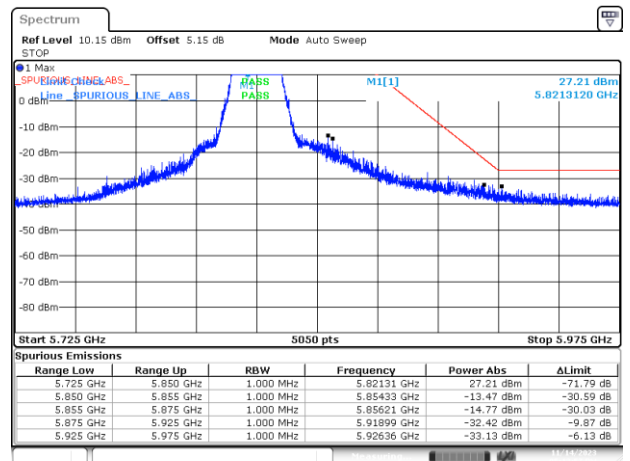

BE-NR-HIGH, MIMO-A, 802.11ax/be20-MCS0, Ch165

BE-NR-LOW, MIMO-A, 802.11ax/be40-MCS0, Ch151

BE-NR-HIGH, MIMO-A, 802.11ax/be40-MCS0, Ch159

BE-NR-LOW, MIMO-A, 802.11ax/be80-MCS0, Ch155

BE-NR-HIGH, MIMO-A, 802.11ax/be80-MCS0, Ch155

BE-NR-LOW, MIMO-B, 802.11n20-HT0, Ch149

BE-NR-HIGH, MIMO-B, 802.11n20-HT0, Ch165

BE-NR-LOW, MIMO-B, 802.11n40-HT0, Ch151

BE-NR-HIGH, MIMO-B, 802.11n40-HT0, Ch159

BE-NR-LOW, MIMO-B, 802.11ac80-VHT0, Ch155

BE-NR-HIGH, MIMO-B, 802.11ac80-VHT0, Ch155

BE-NR-LOW, MIMO-B, 802.11ax/be20-MCS0, Ch149

BE-NR-HIGH, MIMO-B, 802.11ax/be20-MCS0, Ch165

BE-NR-LOW, MIMO-B, 802.11ax/be40-MCS0, Ch151

BE-NR-HIGH, MIMO-B, 802.11ax/be40-MCS0, Ch159

BE-NR-LOW, MIMO-B, 802.11ax/be80-MCS0, Ch155