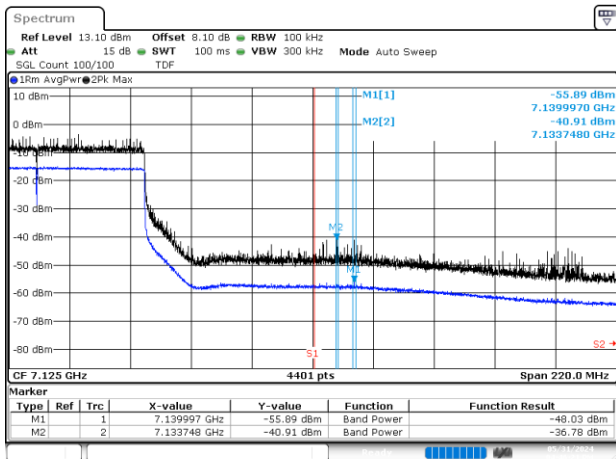

BE-NR-HIGH, MIMO-B, 802.11ax/be80-MCS0, Ch215

BE-NR-LOW, MIMO-B, 802.11ax/be160-MCS0, Ch15

BE-NR-HIGH, MIMO-B, 802.11ax/be160-MCS0, Ch207

BE-NR-LOW, MIMO-B, 802.11be320-MCS0, Ch31

Date: 10. JUN. 2024 10:36:20

BE-NR-HIGH, MIMO-B, 802.11be320-MCS0, Ch191