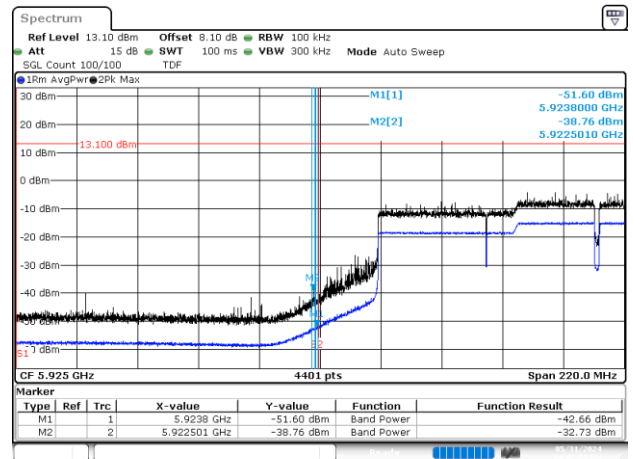

BE-NR-HIGH, MIMO-B, 802.11ax/be80-MCS0, Ch215

BE-NR-LOW, MIMO-B, 802.11ax/be160-MCS0, Ch15

BE-NR-HIGH, MIMO-B, 802.11ax/be160-MCS0, Ch207

BE-NR-LOW, MIMO-B, 802.11be320-MCS0, Ch31

Date: 10. JUN. 2024 10:36:20

BE-NR-HIGH, MIMO-B, 802.11be320-MCS0, Ch191