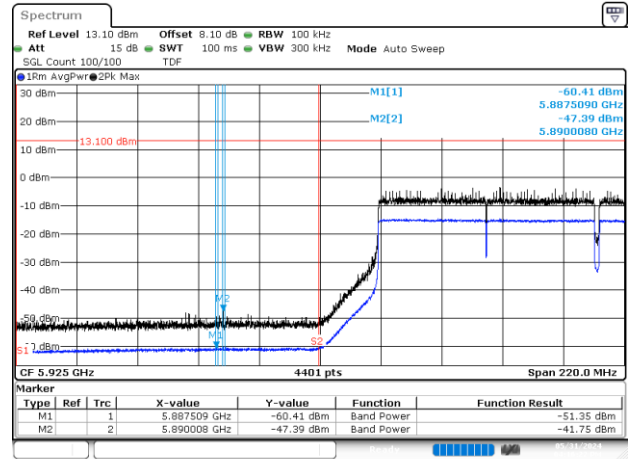

BE-NR-HIGH, MIMO-B, 802.11ax/be80-MCS0, Ch215

BE-NR-LOW, MIMO-B, 802.11ax/be160-MCS0, Ch15

BE-NR-HIGH, MIMO-B, 802.11ax/be160-MCS0, Ch207

BE-NR-LOW, MIMO-B, 802.11be320-MCS0, Ch31

Date: 10. JUN. 2024 10:36:20

BE-NR-HIGH, MIMO-B, 802.11be320-MCS0, Ch191