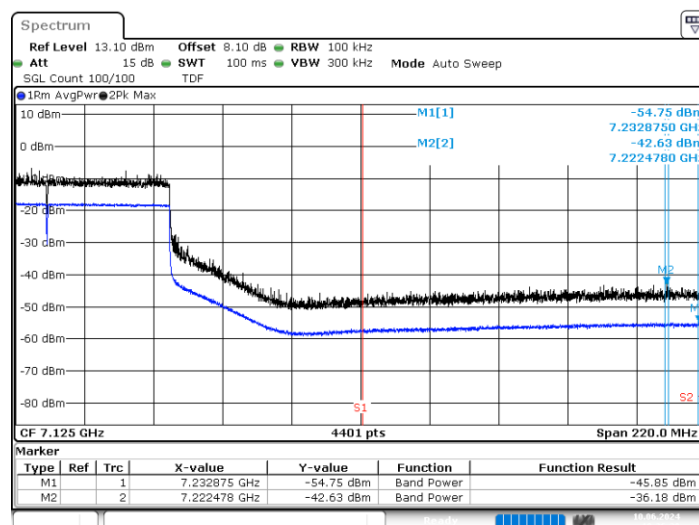

BE-NR-HIGH, MIMO-B, 802.11ax/be80-MCS0, Ch215

BE-NR-LOW, MIMO-B, 802.11ax/be160-MCS0, Ch15

BE-NR-HIGH, MIMO-B, 802.11ax/be160-MCS0, Ch207

BE-NR-LOW, MIMO-B, 802.11be320-MCS0, Ch31

Date: 10. JUN. 2024 10:36:20

BE-NR-HIGH, MIMO-B, 802.11be320-MCS0, Ch191