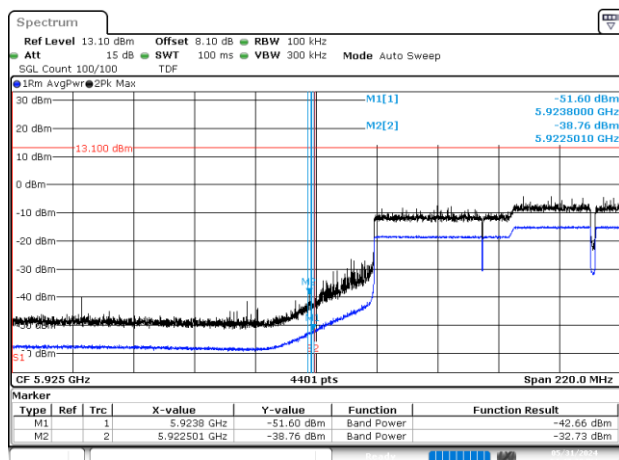

BE-NR-HIGH, MIMO-B, 802.11ax/be80-MCS0, Ch215

BE-NR-LOW, MIMO-B, 802.11ax/be160-MCS0, Ch15

BE-NR-HIGH, MIMO-B, 802.11ax/be160-MCS0, Ch207

BE-NR-LOW, MIMO-B, 802.11be320-MCS0, Ch31

BE-NR-HIGH, MIMO-B, 802.11be320-MCS0, Ch191