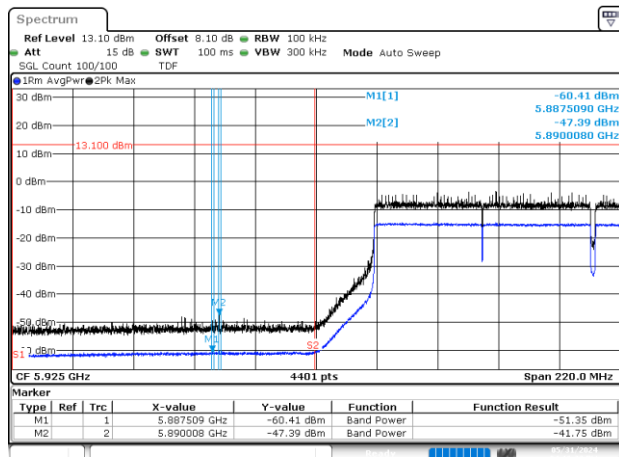

BE-NR-HIGH, MIMO-B, 802.11ax/be80-MCS0, Ch215

BE-NR-LOW, MIMO-B, 802.11ax/be160-MCS0, Ch15

BE-NR-HIGH, MIMO-B, 802.11ax/be160-MCS0, Ch207

BE-NR-LOW, MIMO-B, 802.11be320-MCS0, Ch31

BE-NR-HIGH, MIMO-B, 802.11be320-MCS0, Ch191