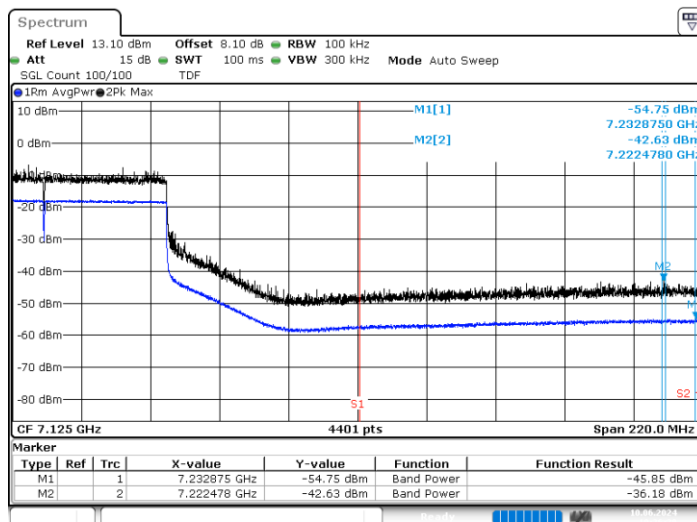

BE-NR-HIGH, MIMO-B, 802.11ax/be80-MCS0, Ch215

BE-NR-LOW, MIMO-B, 802.11ax/be160-MCS0, Ch15

BE-NR-HIGH, MIMO-B, 802.11ax/be160-MCS0, Ch207

BE-NR-LOW, MIMO-B, 802.11be320-MCS0, Ch31

BE-NR-HIGH, MIMO-B, 802.11be320-MCS0, Ch191