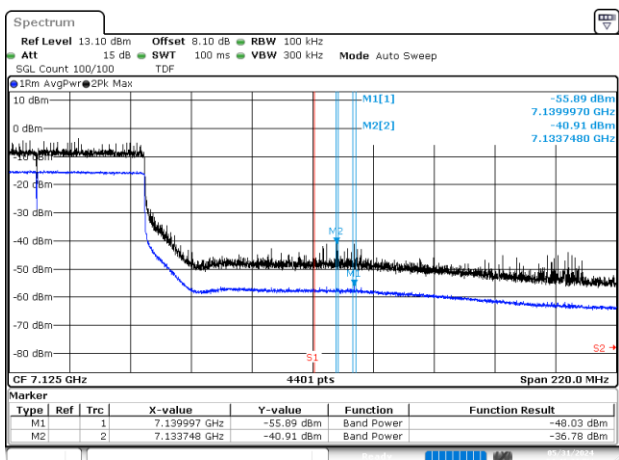

BE-NR-HIGH, MIMO-B, 802.11ax/be80-MCS0, Ch215

BE-NR-LOW, MIMO-B, 802.11ax/be160-MCS0, Ch15

BE-NR-HIGH, MIMO-B, 802.11ax/be160-MCS0, Ch207

BE-NR-LOW, MIMO-B, 802.11be320-MCS0, Ch31

BE-NR-HIGH, MIMO-B, 802.11be320-MCS0, Ch191