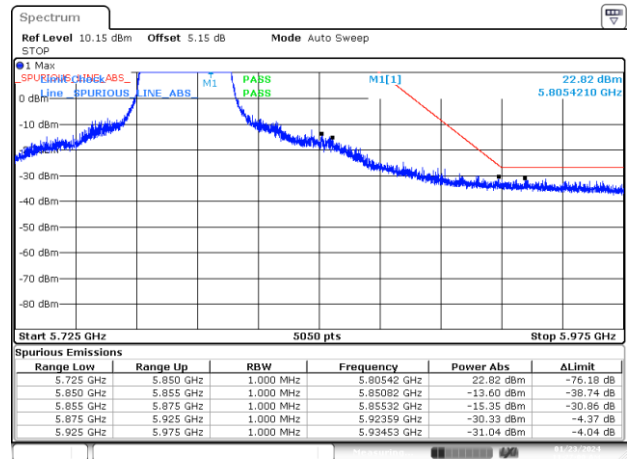

BE-NR-LOW, SISO-B, 802.11ax20-MCS0, Ch149

BE-NR-HIGH, SISO-B, 802.11ax20-MCS0, Ch165

BE-NR-LOW, SISO-B, 802.11ax40-MCS0, Ch151

BE-NR-HIGH, SISO-B, 802.11ax40-MCS0, Ch159

BE-NR-LOW, SISO-B, 802.11ax80-MCS0, Ch155

BE-NR-HIGH, SISO-B, 802.11ax80-MCS0, Ch155

BE-NR-LOW, MIMO-A, 802.11n20-HT0, Ch149

BE-NR-HIGH, MIMO-A, 802.11n20-HT0, Ch165

BE-NR-LOW, MIMO-A, 802.11n40-HT0, Ch151

BE-NR-HIGH, MIMO-A, 802.11n40-HT0, Ch159

BE-NR-LOW, MIMO-A, 802.11ac80-VHT0, Ch155

BE-NR-HIGH, MIMO-A, 802.11ac80-VHT0, Ch155

BE-NR-LOW, MIMO-A, 802.11ax20-MCS0, Ch149

BE-NR-HIGH, MIMO-A, 802.11ax20-MCS0, Ch165

BE-NR-LOW, MIMO-A, 802.11ax40-MCS0, Ch151