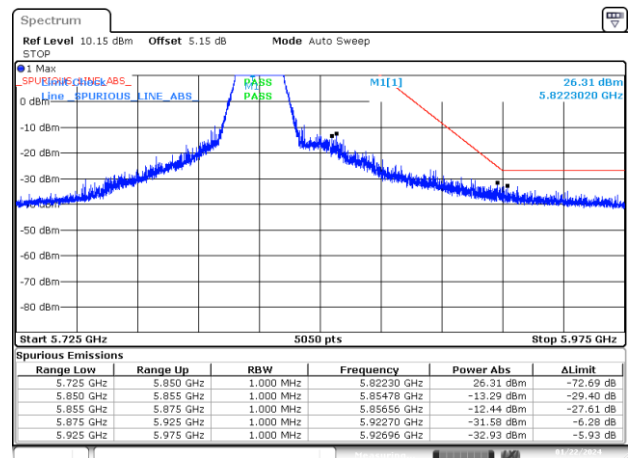

BE-NR-LOW, MIMO-A, 802.11ac80-VHT0, Ch155

BE-NR-HIGH, MIMO-A, 802.11ac80-VHT0, Ch155

BE-NR-LOW, MIMO-A, 802.11ax20-MCS0, Ch149

BE-NR-HIGH, MIMO-A, 802.11ax20-MCS0, Ch165

BE-NR-LOW, MIMO-A, 802.11ax40-MCS0, Ch151

BE-NR-HIGH, MIMO-A, 802.11ax40-MCS0, Ch159

BE-NR-LOW, MIMO-A, 802.11ax80-MCS0, Ch155

BE-NR-HIGH, MIMO-A, 802.11ax80-MCS0, Ch155

BE-NR-LOW, MIMO-B, 802.11n20-HT0, Ch149

BE-NR-HIGH, MIMO-B, 802.11n20-HT0, Ch165

BE-NR-LOW, MIMO-B, 802.11n40-HT0, Ch151

BE-NR-HIGH, MIMO-B, 802.11n40-HT0, Ch159

BE-NR-LOW, MIMO-B, 802.11ac80-VHT0, Ch155

BE-NR-HIGH, MIMO-B, 802.11ac80-VHT0, Ch155

BE-NR-LOW, MIMO-B, 802.11ax20-MCS0, Ch149