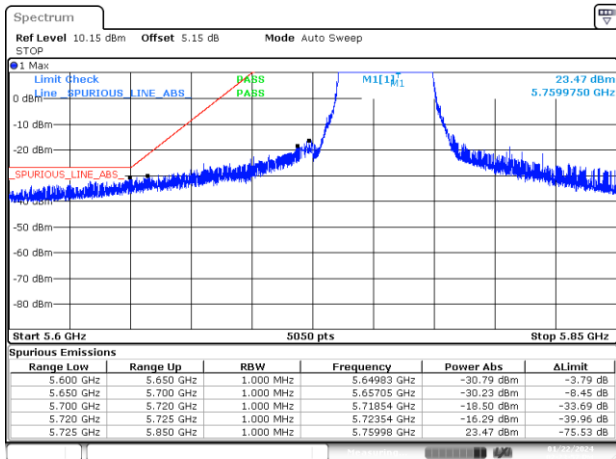

BE-NR-HIGH, MIMO-A, 802.11ax40-MCS0, Ch159

BE-NR-LOW, MIMO-A, 802.11ax80-MCS0, Ch155

BE-NR-HIGH, MIMO-A, 802.11ax80-MCS0, Ch155

BE-NR-LOW, MIMO-B, 802.11n20-HT0, Ch149

BE-NR-HIGH, MIMO-B, 802.11n20-HT0, Ch165

BE-NR-LOW, MIMO-B, 802.11n40-HT0, Ch151

BE-NR-HIGH, MIMO-B, 802.11n40-HT0, Ch159

BE-NR-LOW, MIMO-B, 802.11ac80-VHT0, Ch155

BE-NR-HIGH, MIMO-B, 802.11ac80-VHT0, Ch155

BE-NR-LOW, MIMO-B, 802.11ax20-MCS0, Ch149

BE-NR-HIGH, MIMO-B, 802.11ax20-MCS0, Ch165

BE-NR-LOW, MIMO-B, 802.11ax40-MCS0, Ch151

BE-NR-HIGH, MIMO-B, 802.11ax40-MCS0, Ch159

BE-NR-LOW, MIMO-B, 802.11ax80-MCS0, Ch155

BE-NR-HIGH, MIMO-B, 802.11ax80-MCS0, Ch155