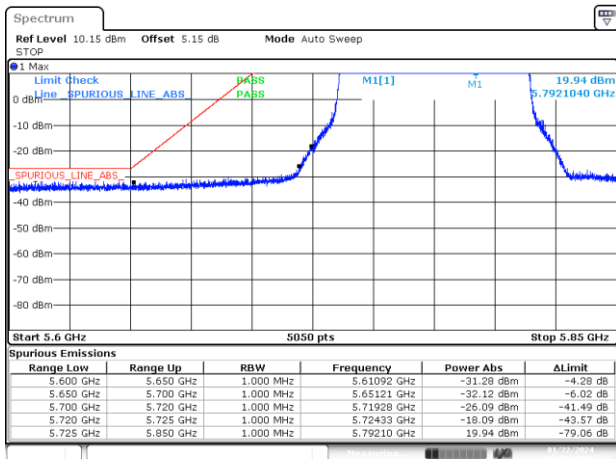

BE-NR-HIGH, MIMO-A, 802.11ax40-MCS0, Ch159

BE-NR-LOW, MIMO-A, 802.11ax80-MCS0, Ch155

BE-NR-HIGH, MIMO-A, 802.11ax80-MCS0, Ch155

BE-NR-LOW, MIMO-B, 802.11n20-HT0, Ch149

BE-NR-HIGH, MIMO-B, 802.11n20-HT0, Ch165

BE-NR-LOW, MIMO-B, 802.11n40-HT0, Ch151

BE-NR-HIGH, MIMO-B, 802.11n40-HT0, Ch159

BE-NR-LOW, MIMO-B, 802.11ac80-VHT0, Ch155

BE-NR-HIGH, MIMO-B, 802.11ac80-VHT0, Ch155

BE-NR-LOW, MIMO-B, 802.11ax20-MCS0, Ch149

BE-NR-HIGH, MIMO-B, 802.11ax20-MCS0, Ch165

BE-NR-LOW, MIMO-B, 802.11ax40-MCS0, Ch151

BE-NR-HIGH, MIMO-B, 802.11ax40-MCS0, Ch159

BE-NR-LOW, MIMO-B, 802.11ax80-MCS0, Ch155

BE-NR-HIGH, MIMO-B, 802.11ax80-MCS0, Ch155