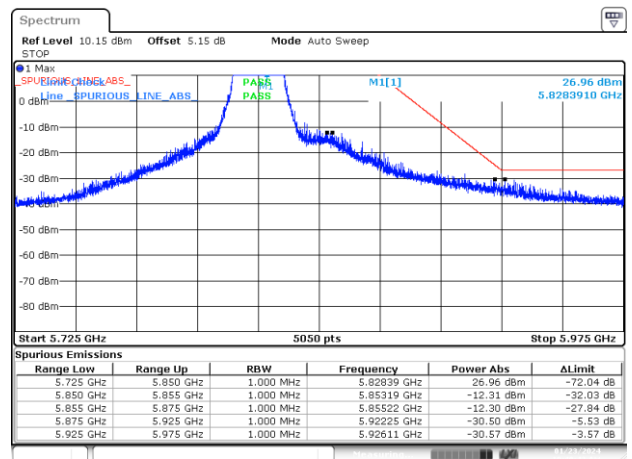

BE-NR-LOW, SISO-B, 802.11ax20-MCS0, Ch149

BE-NR-HIGH, SISO-B, 802.11ax20-MCS0, Ch165

BE-NR-LOW, SISO-B, 802.11ax40-MCS0, Ch151

BE-NR-HIGH, SISO-B, 802.11ax40-MCS0, Ch159

BE-NR-LOW, SISO-B, 802.11ax80-MCS0, Ch155

BE-NR-HIGH, SISO-B, 802.11ax80-MCS0, Ch155

BE-NR-LOW, MIMO-A, 802.11n20-HT0, Ch149

BE-NR-HIGH, MIMO-A, 802.11n20-HT0, Ch165

BE-NR-LOW, MIMO-A, 802.11n40-HT0, Ch151

BE-NR-HIGH, MIMO-A, 802.11n40-HT0, Ch159

BE-NR-LOW, MIMO-A, 802.11ac80-VHT0, Ch155

BE-NR-HIGH, MIMO-A, 802.11ac80-VHT0, Ch155

BE-NR-LOW, MIMO-A, 802.11ax20-MCS0, Ch149

BE-NR-HIGH, MIMO-A, 802.11ax20-MCS0, Ch165

BE-NR-LOW, MIMO-A, 802.11ax40-MCS0, Ch151