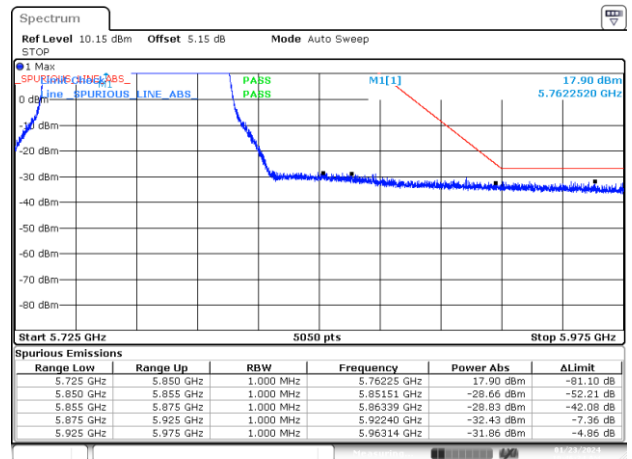

BE-NR-LOW, SISO-B, 802.11ax20-MCS0, Ch149

BE-NR-HIGH, SISO-B, 802.11ax20-MCS0, Ch165

BE-NR-LOW, SISO-B, 802.11ax40-MCS0, Ch151

BE-NR-HIGH, SISO-B, 802.11ax40-MCS0, Ch159

BE-NR-LOW, SISO-B, 802.11ax80-MCS0, Ch155

BE-NR-HIGH, SISO-B, 802.11ax80-MCS0, Ch155

BE-NR-LOW, MIMO-A, 802.11n20-HT0, Ch149

BE-NR-HIGH, MIMO-A, 802.11n20-HT0, Ch165

BE-NR-LOW, MIMO-A, 802.11n40-HT0, Ch151

BE-NR-HIGH, MIMO-A, 802.11n40-HT0, Ch159

BE-NR-LOW, MIMO-A, 802.11ac80-VHT0, Ch155

BE-NR-HIGH, MIMO-A, 802.11ac80-VHT0, Ch155

BE-NR-LOW, MIMO-A, 802.11ax20-MCS0, Ch149

BE-NR-HIGH, MIMO-A, 802.11ax20-MCS0, Ch165

BE-NR-LOW, MIMO-A, 802.11ax40-MCS0, Ch151