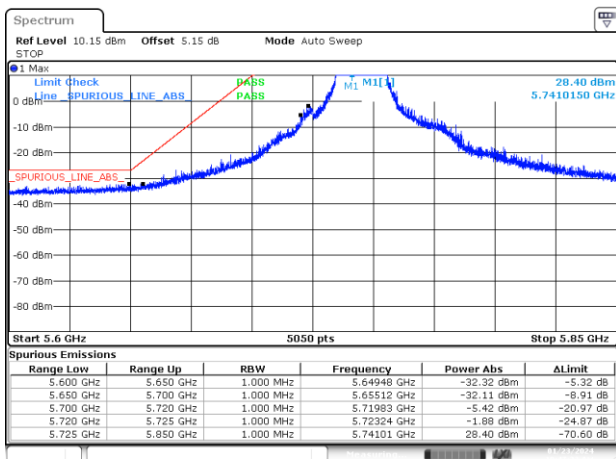

BE-NR-LOW, SISO-B, 802.11ax20-MCS0, Ch149

BE-NR-HIGH, SISO-B, 802.11ax20-MCS0, Ch165

BE-NR-LOW, SISO-B, 802.11ax40-MCS0, Ch151

BE-NR-HIGH, SISO-B, 802.11ax40-MCS0, Ch159

BE-NR-LOW, SISO-B, 802.11ax80-MCS0, Ch155

BE-NR-HIGH, SISO-B, 802.11ax80-MCS0, Ch155

BE-NR-LOW, MIMO-A, 802.11n20-HT0, Ch149

BE-NR-HIGH, MIMO-A, 802.11n20-HT0, Ch165

BE-NR-LOW, MIMO-A, 802.11n40-HT0, Ch151

BE-NR-HIGH, MIMO-A, 802.11n40-HT0, Ch159

BE-NR-LOW, MIMO-A, 802.11ac80-VHT0, Ch155

BE-NR-HIGH, MIMO-A, 802.11ac80-VHT0, Ch155

BE-NR-LOW, MIMO-A, 802.11ax20-MCS0, Ch149

BE-NR-HIGH, MIMO-A, 802.11ax20-MCS0, Ch165

BE-NR-LOW, MIMO-A, 802.11ax40-MCS0, Ch151