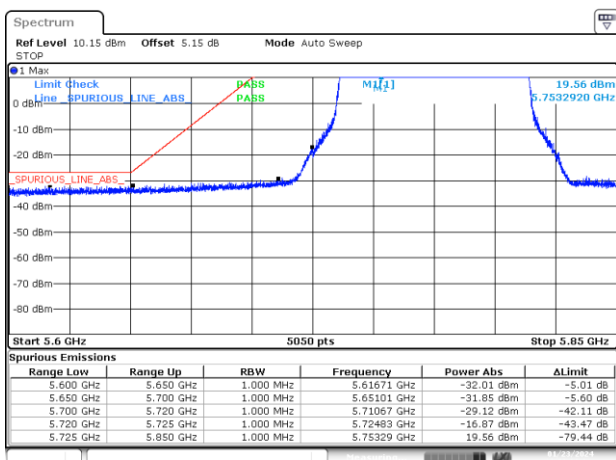

BE-NR-HIGH, SISO-B, 802.11ax80-MCS0, Ch155

BE-NR-LOW, MIMO-A, 802.11n20-HT0, Ch149

BE-NR-HIGH, MIMO-A, 802.11n20-HT0, Ch165

BE-NR-LOW, MIMO-A, 802.11n40-HT0, Ch151

BE-NR-HIGH, MIMO-A, 802.11n40-HT0, Ch159

BE-NR-LOW, MIMO-A, 802.11ac80-VHT0, Ch155

BE-NR-HIGH, MIMO-A, 802.11ac80-VHT0, Ch155

BE-NR-LOW, MIMO-A, 802.11ax20-MCS0, Ch149

BE-NR-HIGH, MIMO-A, 802.11ax20-MCS0, Ch165

BE-NR-LOW, MIMO-A, 802.11ax40-MCS0, Ch151

BE-NR-HIGH, MIMO-A, 802.11ax40-MCS0, Ch159

BE-NR-LOW, MIMO-A, 802.11ax80-MCS0, Ch155

BE-NR-HIGH, MIMO-A, 802.11ax80-MCS0, Ch155

BE-NR-LOW, MIMO-B, 802.11n20-HT0, Ch149

BE-NR-HIGH, MIMO-B, 802.11n20-HT0, Ch165