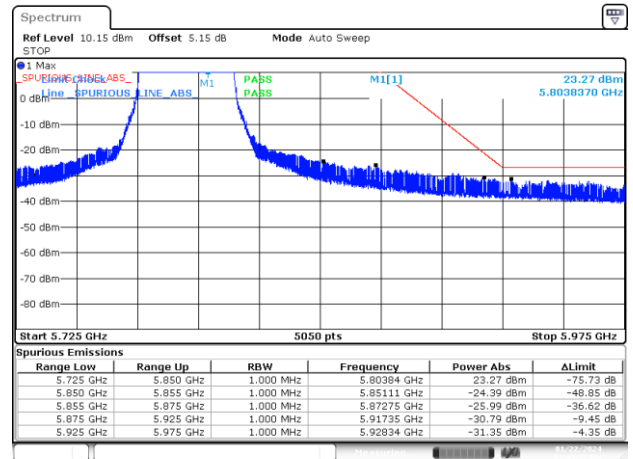

BE-NR-HIGH, MIMO-A, 802.11ax40-MCS0, Ch159

BE-NR-LOW, MIMO-A, 802.11ax80-MCS0, Ch155

BE-NR-HIGH, MIMO-A, 802.11ax80-MCS0, Ch155

BE-NR-LOW, MIMO-B, 802.11n20-HT0, Ch149

BE-NR-HIGH, MIMO-B, 802.11n20-HT0, Ch165

BE-NR-LOW, MIMO-B, 802.11n40-HT0, Ch151

BE-NR-HIGH, MIMO-B, 802.11n40-HT0, Ch159

BE-NR-LOW, MIMO-B, 802.11ac80-VHT0, Ch155

BE-NR-HIGH, MIMO-B, 802.11ac80-VHT0, Ch155

BE-NR-LOW, MIMO-B, 802.11ax20-MCS0, Ch149

BE-NR-HIGH, MIMO-B, 802.11ax20-MCS0, Ch165

BE-NR-LOW, MIMO-B, 802.11ax40-MCS0, Ch151

BE-NR-HIGH, MIMO-B, 802.11ax40-MCS0, Ch159

BE-NR-LOW, MIMO-B, 802.11ax80-MCS0, Ch155

BE-NR-HIGH, MIMO-B, 802.11ax80-MCS0, Ch155