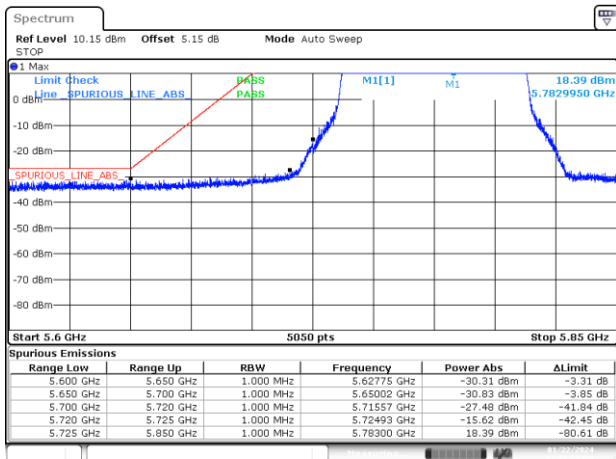

BE-NR-LOW, MIMO-A, 802.11ac80-VHT0, Ch155

BE-NR-HIGH, MIMO-A, 802.11ac80-VHT0, Ch155

BE-NR-LOW, MIMO-A, 802.11ax20-MCS0, Ch149

BE-NR-HIGH, MIMO-A, 802.11ax20-MCS0, Ch165

BE-NR-LOW, MIMO-A, 802.11ax40-MCS0, Ch151

BE-NR-HIGH, MIMO-A, 802.11ax40-MCS0, Ch159

BE-NR-LOW, MIMO-A, 802.11ax80-MCS0, Ch155

BE-NR-HIGH, MIMO-A, 802.11ax80-MCS0, Ch155

BE-NR-LOW, MIMO-B, 802.11n20-HT0, Ch149

BE-NR-HIGH, MIMO-B, 802.11n20-HT0, Ch165

BE-NR-LOW, MIMO-B, 802.11n40-HT0, Ch151

BE-NR-HIGH, MIMO-B, 802.11n40-HT0, Ch159

BE-NR-LOW, MIMO-B, 802.11ac80-VHT0, Ch155

BE-NR-HIGH, MIMO-B, 802.11ac80-VHT0, Ch155

BE-NR-LOW, MIMO-B, 802.11ax20-MCS0, Ch149