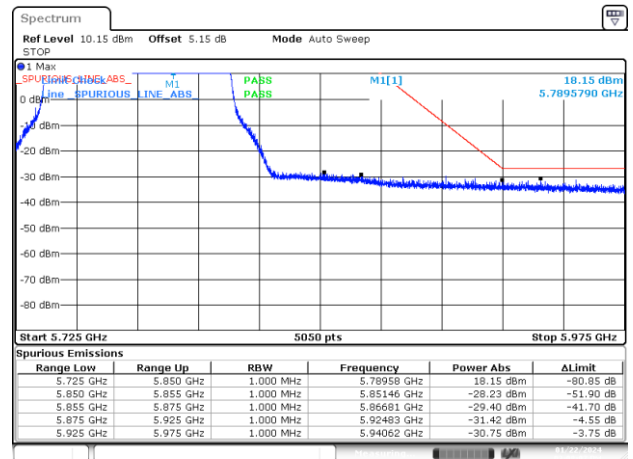

BE-NR-LOW, MIMO-A, 802.11ac80-VHT0, Ch155

BE-NR-HIGH, MIMO-A, 802.11ac80-VHT0, Ch155

BE-NR-LOW, MIMO-A, 802.11ax20-MCS0, Ch149

BE-NR-HIGH, MIMO-A, 802.11ax20-MCS0, Ch165

BE-NR-LOW, MIMO-A, 802.11ax40-MCS0, Ch151

BE-NR-HIGH, MIMO-A, 802.11ax40-MCS0, Ch159

BE-NR-LOW, MIMO-A, 802.11ax80-MCS0, Ch155

BE-NR-HIGH, MIMO-A, 802.11ax80-MCS0, Ch155

BE-NR-LOW, MIMO-B, 802.11n20-HT0, Ch149

BE-NR-HIGH, MIMO-B, 802.11n20-HT0, Ch165

BE-NR-LOW, MIMO-B, 802.11n40-HT0, Ch151

BE-NR-HIGH, MIMO-B, 802.11n40-HT0, Ch159

BE-NR-LOW, MIMO-B, 802.11ac80-VHT0, Ch155

BE-NR-HIGH, MIMO-B, 802.11ac80-VHT0, Ch155

BE-NR-LOW, MIMO-B, 802.11ax20-MCS0, Ch149