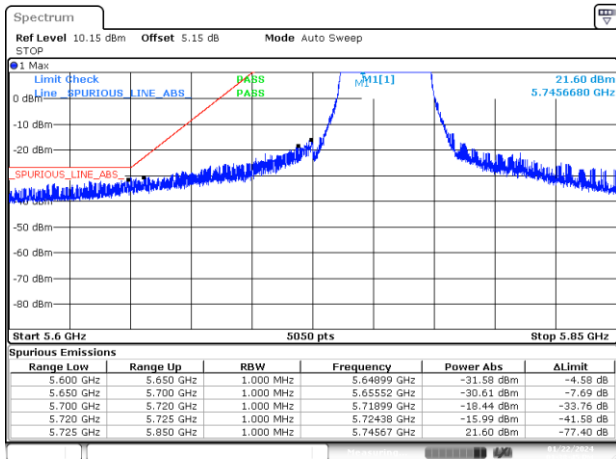

BE-NR-LOW, MIMO-A, 802.11ac80-VHT0, Ch155

BE-NR-HIGH, MIMO-A, 802.11ac80-VHT0, Ch155

BE-NR-LOW, MIMO-A, 802.11ax20-MCS0, Ch149

BE-NR-HIGH, MIMO-A, 802.11ax20-MCS0, Ch165

BE-NR-LOW, MIMO-A, 802.11ax40-MCS0, Ch151

BE-NR-HIGH, MIMO-A, 802.11ax40-MCS0, Ch159

BE-NR-LOW, MIMO-A, 802.11ax80-MCS0, Ch155

BE-NR-HIGH, MIMO-A, 802.11ax80-MCS0, Ch155

BE-NR-LOW, MIMO-B, 802.11n20-HT0, Ch149

BE-NR-HIGH, MIMO-B, 802.11n20-HT0, Ch165

BE-NR-LOW, MIMO-B, 802.11n40-HT0, Ch151

BE-NR-HIGH, MIMO-B, 802.11n40-HT0, Ch159

BE-NR-LOW, MIMO-B, 802.11ac80-VHT0, Ch155

BE-NR-HIGH, MIMO-B, 802.11ac80-VHT0, Ch155

BE-NR-LOW, MIMO-B, 802.11ax20-MCS0, Ch149