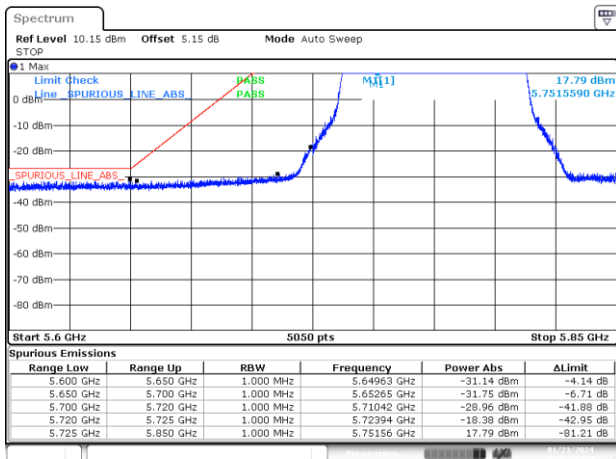

BE-NR-LOW, SISO-B, 802.11ax20-MCS0, Ch149

BE-NR-HIGH, SISO-B, 802.11ax20-MCS0, Ch165

BE-NR-LOW, SISO-B, 802.11ax40-MCS0, Ch151

BE-NR-HIGH, SISO-B, 802.11ax40-MCS0, Ch159

BE-NR-LOW, SISO-B, 802.11ax80-MCS0, Ch155

BE-NR-HIGH, SISO-B, 802.11ax80-MCS0, Ch155

BE-NR-LOW, MIMO-A, 802.11n20-HT0, Ch149

BE-NR-HIGH, MIMO-A, 802.11n20-HT0, Ch165

BE-NR-LOW, MIMO-A, 802.11n40-HT0, Ch151

BE-NR-HIGH, MIMO-A, 802.11n40-HT0, Ch159

BE-NR-LOW, MIMO-A, 802.11ac80-VHT0, Ch155

BE-NR-HIGH, MIMO-A, 802.11ac80-VHT0, Ch155

BE-NR-LOW, MIMO-A, 802.11ax20-MCS0, Ch149

BE-NR-HIGH, MIMO-A, 802.11ax20-MCS0, Ch165

BE-NR-LOW, MIMO-A, 802.11ax40-MCS0, Ch151