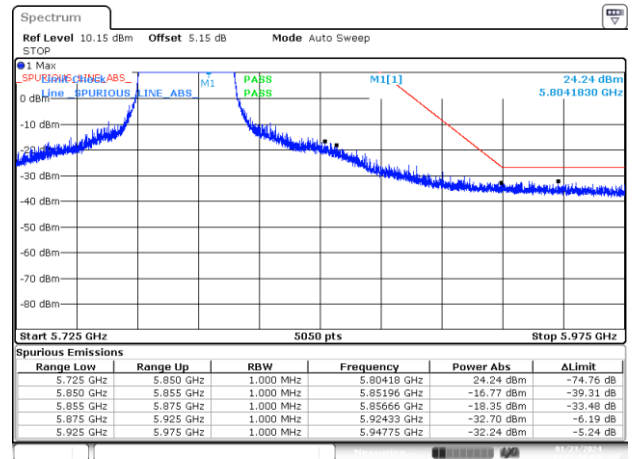

BE-NR-HIGH, SISO-B, 802.11ax80-MCS0, Ch155

BE-NR-LOW, MIMO-A, 802.11n20-HT0, Ch149

BE-NR-HIGH, MIMO-A, 802.11n20-HT0, Ch165

BE-NR-LOW, MIMO-A, 802.11n40-HT0, Ch151

BE-NR-HIGH, MIMO-A, 802.11n40-HT0, Ch159

BE-NR-LOW, MIMO-A, 802.11ac80-VHT0, Ch155

BE-NR-HIGH, MIMO-A, 802.11ac80-VHT0, Ch155

BE-NR-LOW, MIMO-A, 802.11ax20-MCS0, Ch149

BE-NR-HIGH, MIMO-A, 802.11ax20-MCS0, Ch165

BE-NR-LOW, MIMO-A, 802.11ax40-MCS0, Ch151

BE-NR-HIGH, MIMO-A, 802.11ax40-MCS0, Ch159

BE-NR-LOW, MIMO-A, 802.11ax80-MCS0, Ch155

BE-NR-HIGH, MIMO-A, 802.11ax80-MCS0, Ch155

BE-NR-LOW, MIMO-B, 802.11n20-HT0, Ch149

BE-NR-HIGH, MIMO-B, 802.11n20-HT0, Ch165