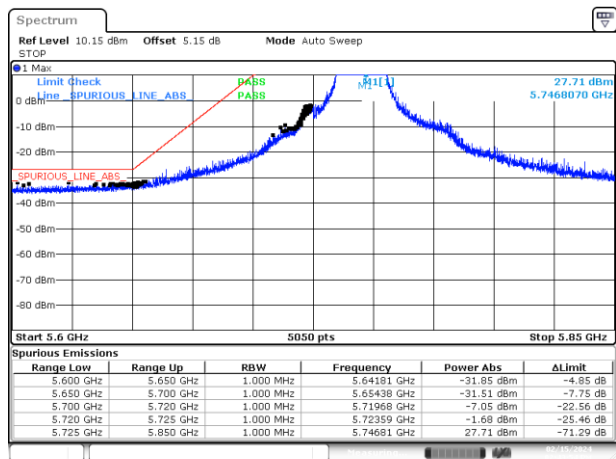

BE-NR-HIGH, MIMO-A, 802.11ax40-MCS0, Ch159

BE-NR-LOW, MIMO-A, 802.11ax80-MCS0, Ch155

BE-NR-HIGH, MIMO-A, 802.11ax80-MCS0, Ch155

BE-NR-LOW, MIMO-B, 802.11n20-HT0, Ch149

BE-NR-HIGH, MIMO-B, 802.11n20-HT0, Ch165

BE-NR-LOW, MIMO-B, 802.11n40-HT0, Ch151

BE-NR-HIGH, MIMO-B, 802.11n40-HT0, Ch159

BE-NR-LOW, MIMO-B, 802.11ac80-VHT0, Ch155

BE-NR-HIGH, MIMO-B, 802.11ac80-VHT0, Ch155

BE-NR-LOW, MIMO-B, 802.11ax20-MCS0, Ch149

BE-NR-HIGH, MIMO-B, 802.11ax20-MCS0, Ch165

BE-NR-LOW, MIMO-B, 802.11ax40-MCS0, Ch151

BE-NR-HIGH, MIMO-B, 802.11ax40-MCS0, Ch159

BE-NR-LOW, MIMO-B, 802.11ax80-MCS0, Ch155

BE-NR-HIGH, MIMO-B, 802.11ax80-MCS0, Ch155