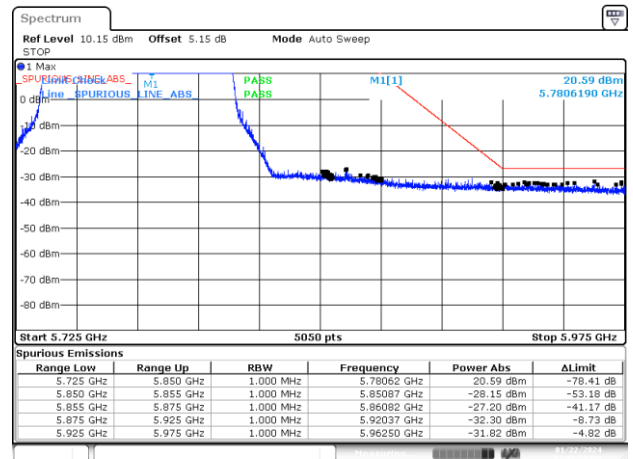

BE-NR-LOW, MIMO-B, 802.11n40-HT0, Ch151

BE-NR-HIGH, MIMO-B, 802.11n40-HT0, Ch159

BE-NR-LOW, MIMO-B, 802.11ac80-VHT0, Ch155

BE-NR-HIGH, MIMO-B, 802.11ac80-VHT0, Ch155

BE-NR-LOW, MIMO-B, 802.11ax20-MCS0, Ch149

BE-NR-HIGH, MIMO-B, 802.11ax20-MCS0, Ch165

BE-NR-LOW, MIMO-B, 802.11ax40-MCS0, Ch151

BE-NR-HIGH, MIMO-B, 802.11ax40-MCS0, Ch159

BE-NR-LOW, MIMO-B, 802.11ax80-MCS0, Ch155

BE-NR-HIGH, MIMO-B, 802.11ax80-MCS0, Ch155