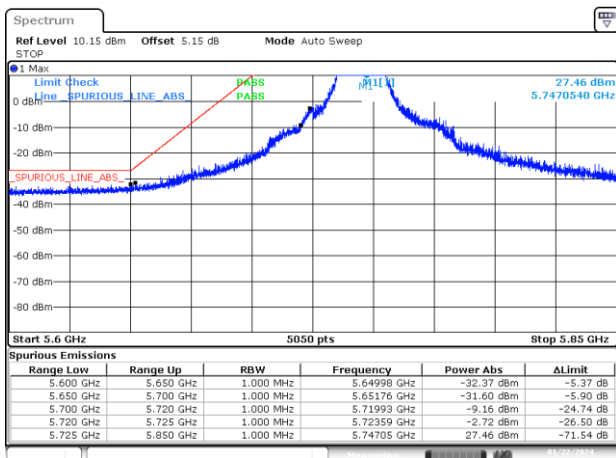

BE-NR-HIGH, SISO-B, 802.11ax80-MCS0, Ch155

BE-NR-LOW, MIMO-A, 802.11n20-HT0, Ch149

BE-NR-HIGH, MIMO-A, 802.11n20-HT0, Ch165

BE-NR-LOW, MIMO-A, 802.11n40-HT0, Ch151

BE-NR-HIGH, MIMO-A, 802.11n40-HT0, Ch159

BE-NR-LOW, MIMO-A, 802.11ac80-VHT0, Ch155

BE-NR-HIGH, MIMO-A, 802.11ac80-VHT0, Ch155

BE-NR-LOW, MIMO-A, 802.11ax20-MCS0, Ch149

BE-NR-HIGH, MIMO-A, 802.11ax20-MCS0, Ch165

BE-NR-LOW, MIMO-A, 802.11ax40-MCS0, Ch151

BE-NR-HIGH, MIMO-A, 802.11ax40-MCS0, Ch159

BE-NR-LOW, MIMO-A, 802.11ax80-MCS0, Ch155

BE-NR-HIGH, MIMO-A, 802.11ax80-MCS0, Ch155

BE-NR-LOW, MIMO-B, 802.11n20-HT0, Ch149

BE-NR-HIGH, MIMO-B, 802.11n20-HT0, Ch165