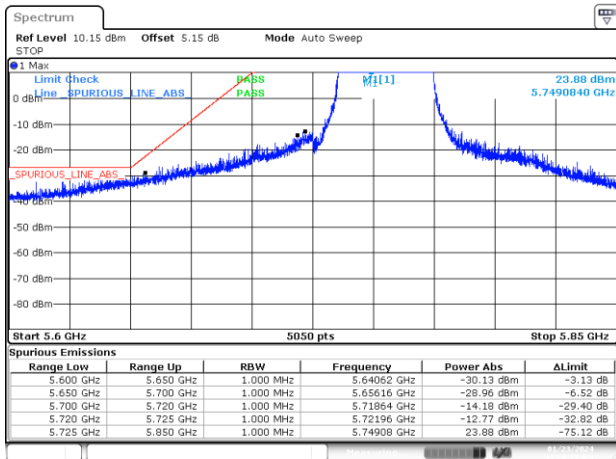

BE-NR-HIGH, SISO-B, 802.11ax80-MCS0, Ch155

BE-NR-LOW, MIMO-A, 802.11n20-HT0, Ch149

BE-NR-HIGH, MIMO-A, 802.11n20-HT0, Ch165

BE-NR-LOW, MIMO-A, 802.11n40-HT0, Ch151

BE-NR-HIGH, MIMO-A, 802.11n40-HT0, Ch159

BE-NR-LOW, MIMO-A, 802.11ac80-VHT0, Ch155

BE-NR-HIGH, MIMO-A, 802.11ac80-VHT0, Ch155

BE-NR-LOW, MIMO-A, 802.11ax20-MCS0, Ch149

BE-NR-HIGH, MIMO-A, 802.11ax20-MCS0, Ch165

BE-NR-LOW, MIMO-A, 802.11ax40-MCS0, Ch151

BE-NR-HIGH, MIMO-A, 802.11ax40-MCS0, Ch159

BE-NR-LOW, MIMO-A, 802.11ax80-MCS0, Ch155

BE-NR-HIGH, MIMO-A, 802.11ax80-MCS0, Ch155

BE-NR-LOW, MIMO-B, 802.11n20-HT0, Ch149

BE-NR-HIGH, MIMO-B, 802.11n20-HT0, Ch165