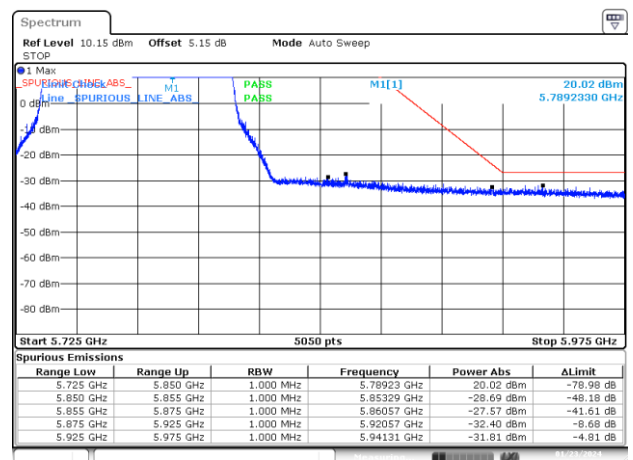

BE-NR-HIGH, SISO-B, 802.11ax80-MCS0, Ch155

BE-NR-LOW, MIMO-A, 802.11n20-HT0, Ch149

BE-NR-HIGH, MIMO-A, 802.11n20-HT0, Ch165

BE-NR-LOW, MIMO-A, 802.11n40-HT0, Ch151

BE-NR-HIGH, MIMO-A, 802.11n40-HT0, Ch159

BE-NR-LOW, MIMO-A, 802.11ac80-VHT0, Ch155

BE-NR-HIGH, MIMO-A, 802.11ac80-VHT0, Ch155

BE-NR-LOW, MIMO-A, 802.11ax20-MCS0, Ch149

BE-NR-HIGH, MIMO-A, 802.11ax20-MCS0, Ch165

BE-NR-LOW, MIMO-A, 802.11ax40-MCS0, Ch151

BE-NR-HIGH, MIMO-A, 802.11ax40-MCS0, Ch159

BE-NR-LOW, MIMO-A, 802.11ax80-MCS0, Ch155

BE-NR-HIGH, MIMO-A, 802.11ax80-MCS0, Ch155

BE-NR-LOW, MIMO-B, 802.11n20-HT0, Ch149

BE-NR-HIGH, MIMO-B, 802.11n20-HT0, Ch165