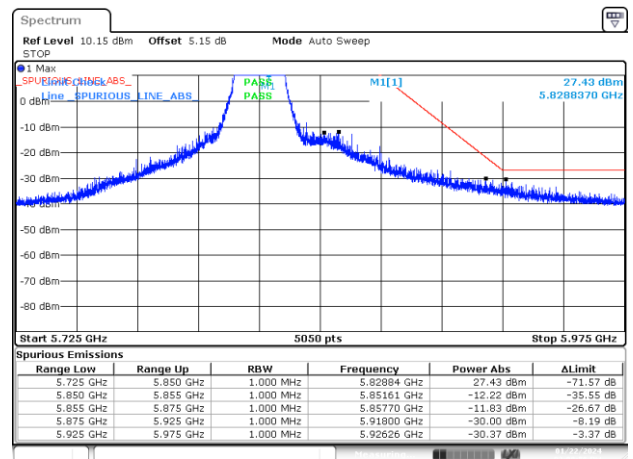

BE-NR-HIGH, MIMO-A, 802.11ax40-MCS0, Ch159

BE-NR-LOW, MIMO-A, 802.11ax80-MCS0, Ch155

BE-NR-HIGH, MIMO-A, 802.11ax80-MCS0, Ch155

BE-NR-LOW, MIMO-B, 802.11n20-HT0, Ch149

BE-NR-HIGH, MIMO-B, 802.11n20-HT0, Ch165

BE-NR-LOW, MIMO-B, 802.11n40-HT0, Ch151

BE-NR-HIGH, MIMO-B, 802.11n40-HT0, Ch159

BE-NR-LOW, MIMO-B, 802.11ac80-VHT0, Ch155

BE-NR-HIGH, MIMO-B, 802.11ac80-VHT0, Ch155

BE-NR-LOW, MIMO-B, 802.11ax20-MCS0, Ch149

BE-NR-HIGH, MIMO-B, 802.11ax20-MCS0, Ch165

BE-NR-LOW, MIMO-B, 802.11ax40-MCS0, Ch151

BE-NR-HIGH, MIMO-B, 802.11ax40-MCS0, Ch159

BE-NR-LOW, MIMO-B, 802.11ax80-MCS0, Ch155

BE-NR-HIGH, MIMO-B, 802.11ax80-MCS0, Ch155