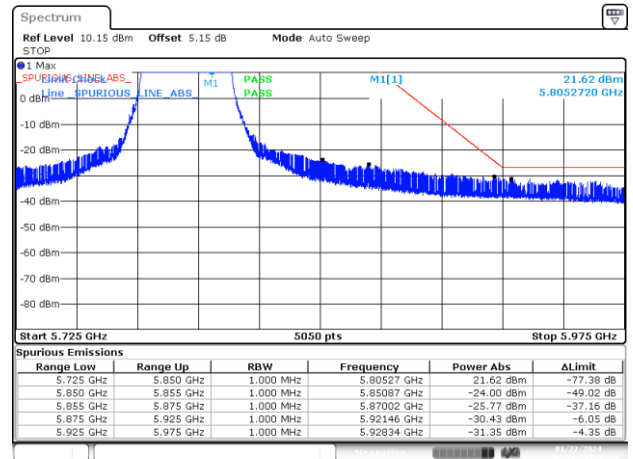

BE-NR-LOW, MIMO-A, 802.11ac80-VHT0, Ch155

BE-NR-HIGH, MIMO-A, 802.11ac80-VHT0, Ch155

BE-NR-LOW, MIMO-A, 802.11ax20-MCS0, Ch149

BE-NR-HIGH, MIMO-A, 802.11ax20-MCS0, Ch165

BE-NR-LOW, MIMO-A, 802.11ax40-MCS0, Ch151

BE-NR-HIGH, MIMO-A, 802.11ax40-MCS0, Ch159

BE-NR-LOW, MIMO-A, 802.11ax80-MCS0, Ch155

BE-NR-HIGH, MIMO-A, 802.11ax80-MCS0, Ch155

BE-NR-LOW, MIMO-B, 802.11n20-HT0, Ch149

BE-NR-HIGH, MIMO-B, 802.11n20-HT0, Ch165

BE-NR-LOW, MIMO-B, 802.11n40-HT0, Ch151

BE-NR-HIGH, MIMO-B, 802.11n40-HT0, Ch159

BE-NR-LOW, MIMO-B, 802.11ac80-VHT0, Ch155

BE-NR-HIGH, MIMO-B, 802.11ac80-VHT0, Ch155

BE-NR-LOW, MIMO-B, 802.11ax20-MCS0, Ch149