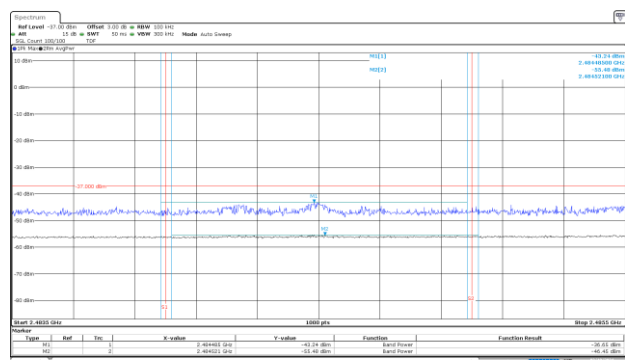

BE-R-HIGH, MIMO-B, 802.11ax20-HE0, Ch13

BE-R-HIGH-2MHz, MIMO-B, 802.11ax20-HE0, Ch13

BE-R-LOW, MIMO-B, 802.11ax40-HE0, Ch3

BE-NR, MIMO-B, 802.11ax40-HE0, Ch3

BE-R-HIGH, MIMO-B, 802.11ax40-HE0, Ch9

BE-R-HIGH-2MHz, MIMO-B, 802.11ax40-HE0, Ch9

BE-R-HIGH, MIMO-B, 802.11ax40-HE0, Ch10

BE-R-HIGH-2MHz, MIMO-B, 802.11ax40-HE0, Ch10

BE-R-HIGH, MIMO-B, 802.11ax40-HE0, Ch11

BE-R-HIGH-2MHz, MIMO-B, 802.11ax40-HE0, Ch11