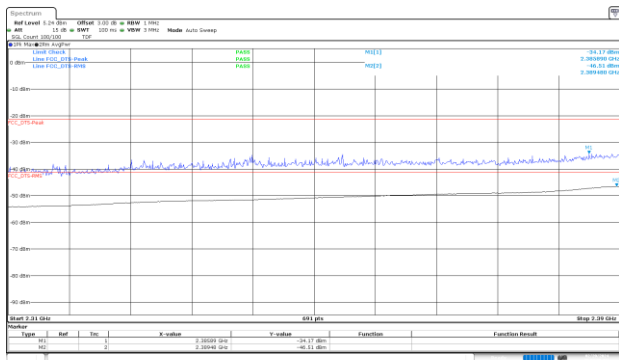

BE-R-HIGH, MIMO-B, 802.11ax20-HE0, Ch13

BE-R-HIGH-2MHz, MIMO-B, 802.11ax20-HE0, Ch13

BE-R-LOW, MIMO-B, 802.11ax40-HE0, Ch3

BE-NR, MIMO-B, 802.11ax40-HE0, Ch3

BE-R-HIGH, MIMO-B, 802.11ax40-HE0, Ch9

BE-R-HIGH-2MHz, MIMO-B, 802.11ax40-HE0, Ch9

BE-R-HIGH, MIMO-B, 802.11ax40-HE0, Ch10

BE-R-HIGH-2MHz, MIMO-B, 802.11ax40-HE0, Ch10

BE-R-HIGH, MIMO-B, 802.11ax40-HE0, Ch11

BE-R-HIGH-2MHz, MIMO-B, 802.11ax40-HE0, Ch11