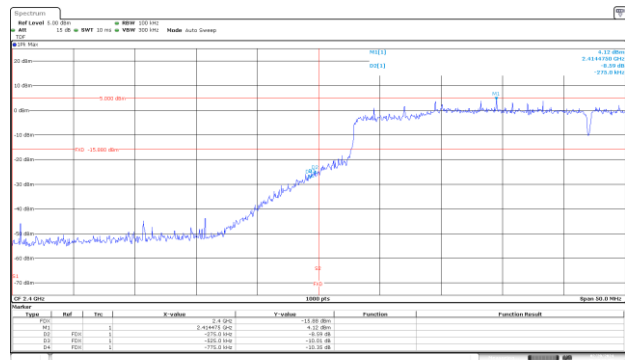

BE-R-HIGH, MIMO-B, 802.11ax20-HE0, Ch13

BE-R-HIGH-2MHz, MIMO-B, 802.11ax20-HE0, Ch13

BE-R-LOW, MIMO-B, 802.11ax40-HE0, Ch3

BE-NR, MIMO-B, 802.11ax40-HE0, Ch3

BE-R-HIGH, MIMO-B, 802.11ax40-HE0, Ch9

BE-R-HIGH-2MHz, MIMO-B, 802.11ax40-HE0, Ch9

BE-R-HIGH, MIMO-B, 802.11ax40-HE0, Ch10

BE-R-HIGH-2MHz, MIMO-B, 802.11ax40-HE0, Ch10

BE-R-HIGH, MIMO-B, 802.11ax40-HE0, Ch11

BE-R-HIGH-2MHz, MIMO-B, 802.11ax40-HE0, Ch11