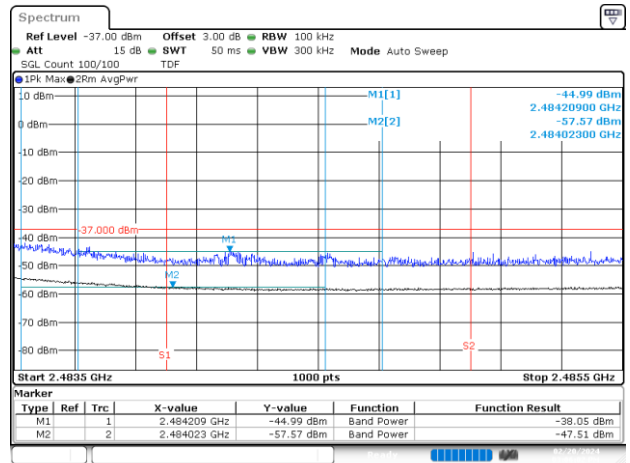

BE-R-HIGH, MIMO-B, 802.11ax20-HE0, Ch13

BE-R-HIGH-2MHz, MIMO-B, 802.11ax20-HE0, Ch13

BE-R-LOW, MIMO-B, 802.11ax40-HE0, Ch3

BE-NR, MIMO-B, 802.11ax40-HE0, Ch3

BE-R-HIGH, MIMO-B, 802.11ax40-HE0, Ch9

BE-R-HIGH-2MHz, MIMO-B, 802.11ax40-HE0, Ch9

BE-R-HIGH, MIMO-B, 802.11ax40-HE0, Ch10

BE-R-HIGH-2MHz, MIMO-B, 802.11ax40-HE0, Ch10

BE-R-HIGH, MIMO-B, 802.11ax40-HE0, Ch11

BE-R-HIGH-2MHz, MIMO-B, 802.11ax40-HE0, Ch11