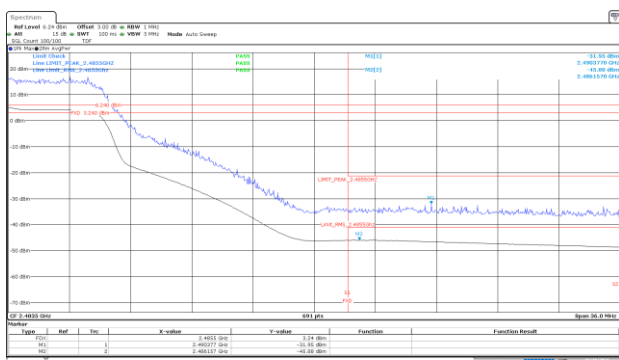

BE-R-HIGH, MIMO-B, 802.11ax20-HE0, Ch13

BE-R-HIGH-2MHz, MIMO-B, 802.11ax20-HE0, Ch13

BE-R-LOW, MIMO-B, 802.11ax40-HE0, Ch3

BE-NR, MIMO-B, 802.11ax40-HE0, Ch3

BE-R-HIGH, MIMO-B, 802.11ax40-HE0, Ch9

BE-R-HIGH-2MHz, MIMO-B, 802.11ax40-HE0, Ch9

BE-R-HIGH, MIMO-B, 802.11ax40-HE0, Ch10

BE-R-HIGH-2MHz, MIMO-B, 802.11ax40-HE0, Ch10

BE-R-HIGH, MIMO-B, 802.11ax40-HE0, Ch11

BE-R-HIGH-2MHz, MIMO-B, 802.11ax40-HE0, Ch11