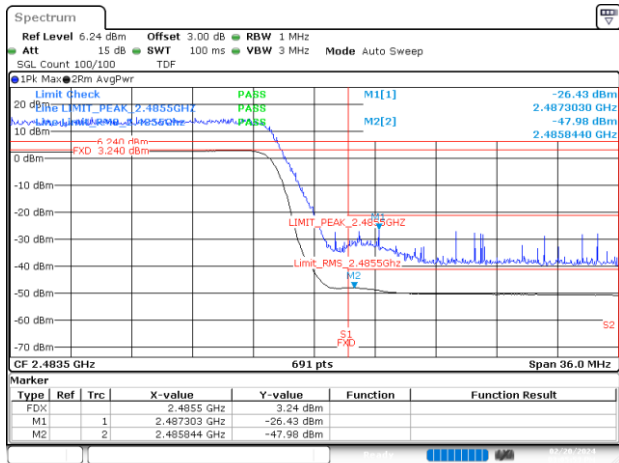

BE-R-HIGH, MIMO-B, 802.11ax20-HE0, Ch13

BE-R-HIGH-2MHz, MIMO-B, 802.11ax20-HE0, Ch13

BE-R-LOW, MIMO-B, 802.11ax40-HE0, Ch3

BE-NR, MIMO-B, 802.11ax40-HE0, Ch3

BE-R-HIGH, MIMO-B, 802.11ax40-HE0, Ch9

BE-R-HIGH-2MHz, MIMO-B, 802.11ax40-HE0, Ch9

BE-R-HIGH, MIMO-B, 802.11ax40-HE0, Ch10

BE-R-HIGH-2MHz, MIMO-B, 802.11ax40-HE0, Ch10

BE-R-HIGH, MIMO-B, 802.11ax40-HE0, Ch11

BE-R-HIGH-2MHz, MIMO-B, 802.11ax40-HE0, Ch11