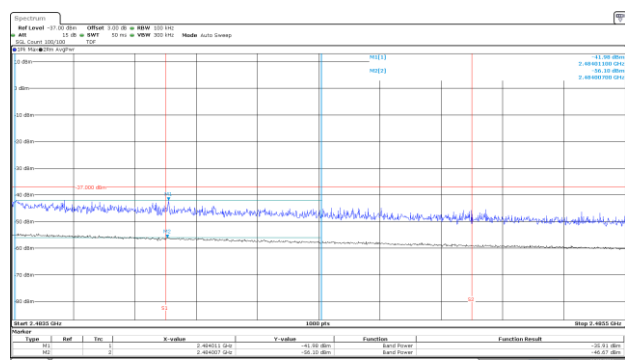

BE-R-HIGH, MIMO-B, 802.11ax20-HE0, Ch13

BE-R-HIGH-2MHz, MIMO-B, 802.11ax20-HE0, Ch13

BE-R-LOW, MIMO-B, 802.11ax40-HE0, Ch3

BE-NR, MIMO-B, 802.11ax40-HE0, Ch3

BE-R-HIGH, MIMO-B, 802.11ax40-HE0, Ch9

BE-R-HIGH-2MHz, MIMO-B, 802.11ax40-HE0, Ch9

BE-R-HIGH, MIMO-B, 802.11ax40-HE0, Ch10

BE-R-HIGH-2MHz, MIMO-B, 802.11ax40-HE0, Ch10

BE-R-HIGH, MIMO-B, 802.11ax40-HE0, Ch11

BE-R-HIGH-2MHz, MIMO-B, 802.11ax40-HE0, Ch11