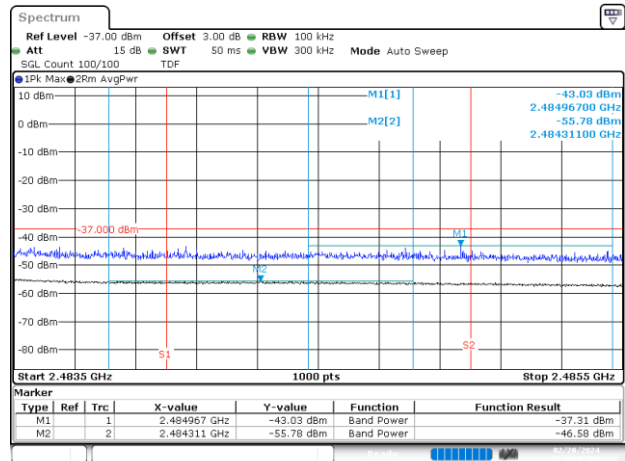

BE-R-HIGH, MIMO-B, 802.11ax20-HE0, Ch13

BE-R-HIGH-2MHz, MIMO-B, 802.11ax20-HE0, Ch13

BE-R-LOW, MIMO-B, 802.11ax40-HE0, Ch3

BE-NR, MIMO-B, 802.11ax40-HE0, Ch3

BE-R-HIGH, MIMO-B, 802.11ax40-HE0, Ch9

BE-R-HIGH-2MHz, MIMO-B, 802.11ax40-HE0, Ch9