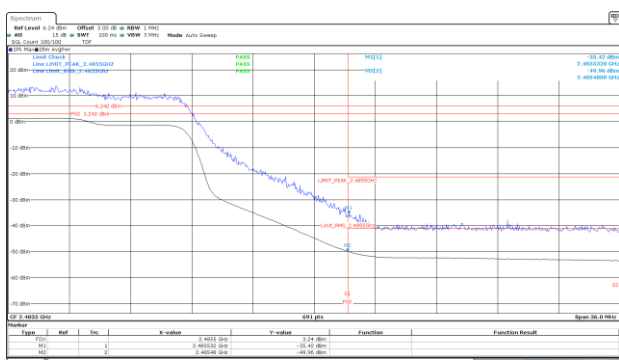

BE-R-HIGH, MIMO-B, 802.11ax20-HE0, Ch13

BE-R-HIGH-2MHz, MIMO-B, 802.11ax20-HE0, Ch13

BE-R-LOW, MIMO-B, 802.11ax40-HE0, Ch3

BE-NR, MIMO-B, 802.11ax40-HE0, Ch3

BE-R-HIGH, MIMO-B, 802.11ax40-HE0, Ch9

BE-R-HIGH-2MHz, MIMO-B, 802.11ax40-HE0, Ch9

BE-R-HIGH, MIMO-B, 802.11ax40-HE0, Ch10

BE-R-HIGH-2MHz, MIMO-B, 802.11ax40-HE0, Ch10

BE-R-HIGH, MIMO-B, 802.11ax40-HE0, Ch11

BE-R-HIGH-2MHz, MIMO-B, 802.11ax40-HE0, Ch11