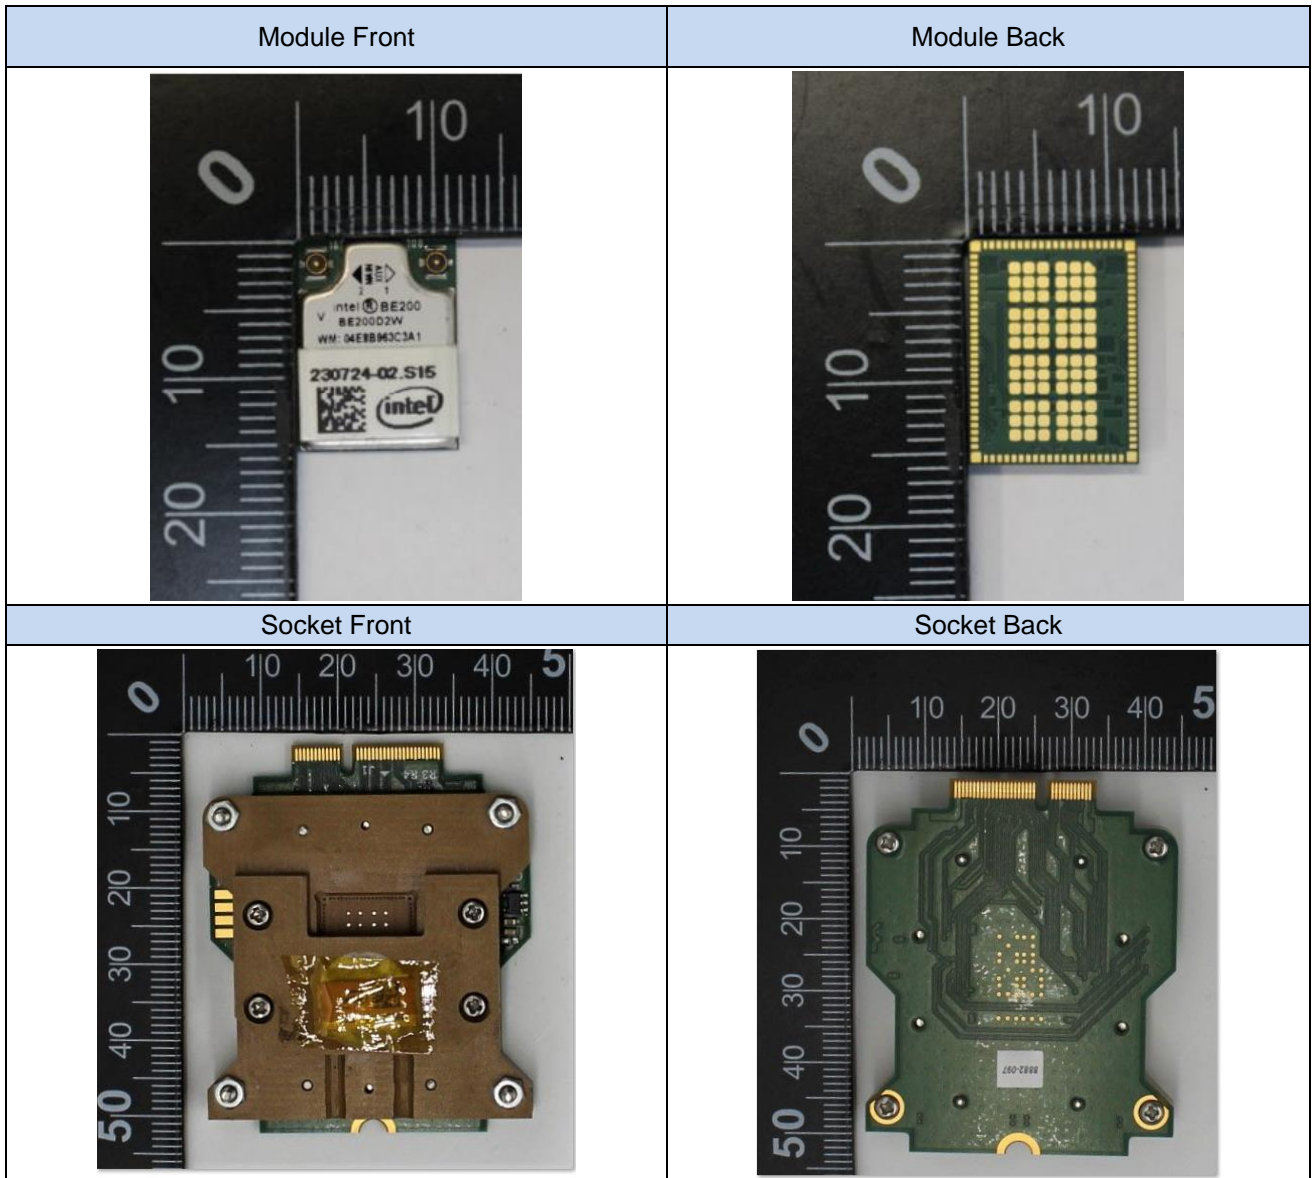

Annex C. Photographs

C.1 Test Setup

Radiated Test Setup

30MHz-1GHz

1GHz-11GHz

11GHz-40GHz

C.2 Test Sample

Sample #01

Module Front	Module Back
	
Extender board	Laptop
	
Main antenna	Aux antenna
	

End of the report

This page is left intentionally blank and marks the last page of the test report.