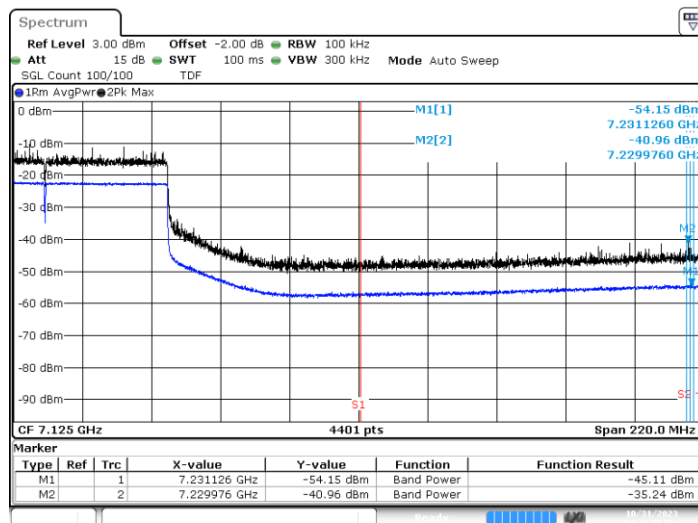

BE-NR-HIGH, MIMO-B, 802.11ax/be80-MCS0, Ch215

BE-NR-LOW, MIMO-B, 802.11ax/be160-MCS0, Ch15

BE-NR-HIGH, MIMO-B, 802.11ax/be160-MCS0, Ch207

BE-NR-LOW, MIMO-B, 802.11be320-MCS0, Ch31

BE-NR-HIGH, MIMO-B, 802.11be320-MCS0, Ch191