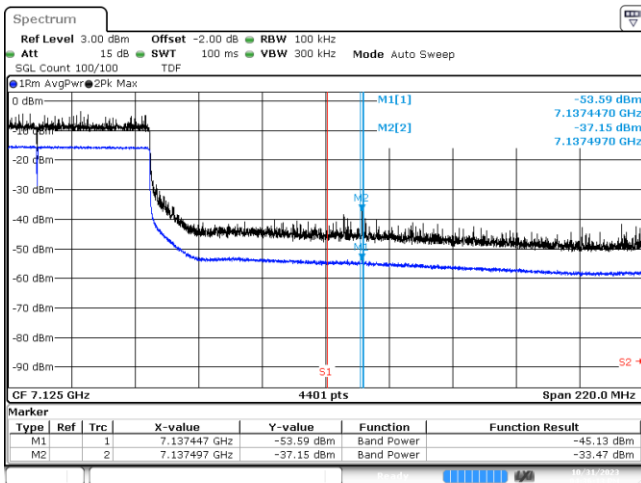

BE-NR-HIGH, MIMO-B, 802.11ax/be80-MCS0, Ch215

BE-NR-LOW, MIMO-B, 802.11ax/be160-MCS0, Ch15

BE-NR-HIGH, MIMO-B, 802.11ax/be160-MCS0, Ch207

BE-NR-LOW, MIMO-B, 802.11be320-MCS0, Ch31

BE-NR-HIGH, MIMO-B, 802.11be320-MCS0, Ch191