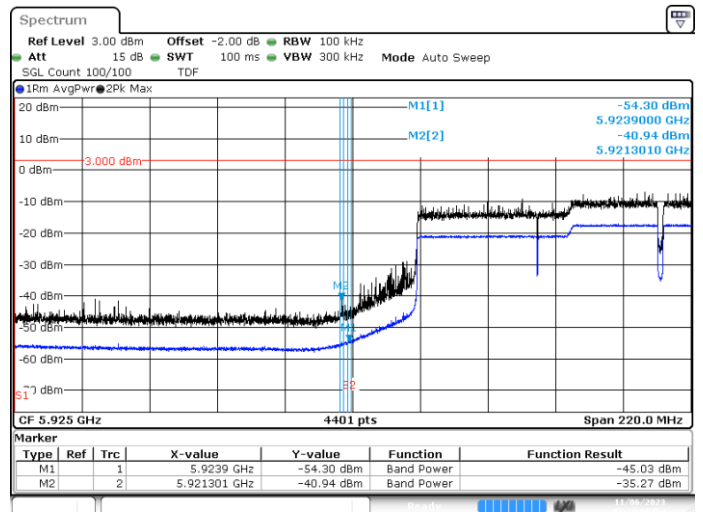

BE-NR-HIGH, MIMO-B, 802.11ax/be80-MCS0, Ch215

BE-NR-LOW, MIMO-B, 802.11ax/be160-MCS0, Ch15

BE-NR-HIGH, MIMO-B, 802.11ax/be160-MCS0, Ch207

BE-NR-LOW, MIMO-B, 802.11be320-MCS0, Ch31

BE-NR-HIGH, MIMO-B, 802.11be320-MCS0, Ch191