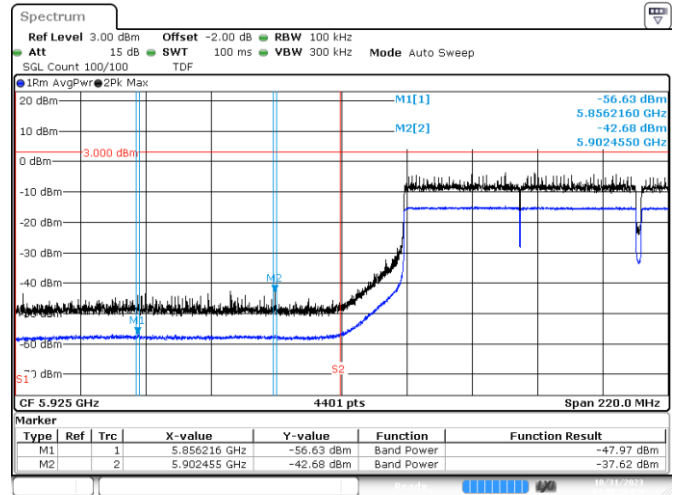

BE-NR-HIGH, MIMO-B, 802.11ax/be80-MCS0, Ch215

BE-NR-LOW, MIMO-B, 802.11ax/be160-MCS0, Ch15

BE-NR-HIGH, MIMO-B, 802.11ax/be160-MCS0, Ch207

BE-NR-LOW, MIMO-B, 802.11be320-MCS0, Ch31

BE-NR-HIGH, MIMO-B, 802.11be320-MCS0, Ch191