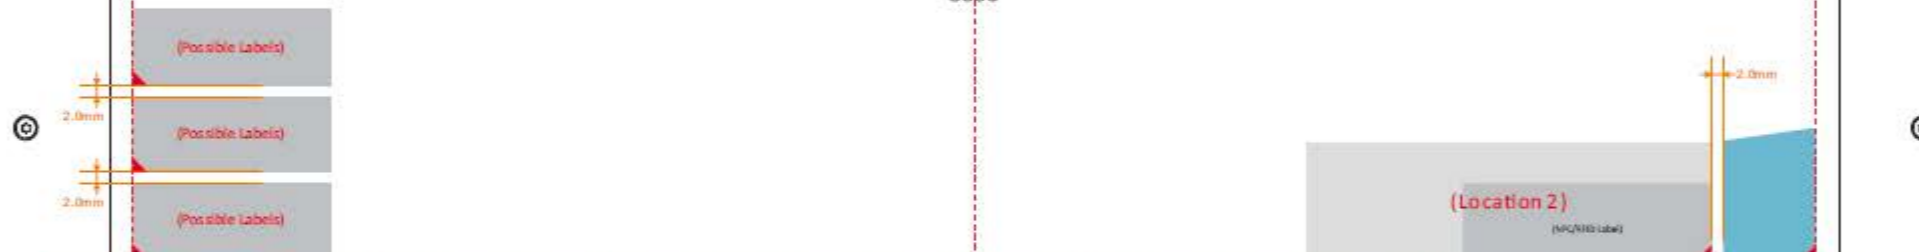

Label at outside of bottom door

Precision
2500

BE200D2W
Contains FCC ID: PD9BE200D2
Contains IC: 1000M-BE200D2

center-align