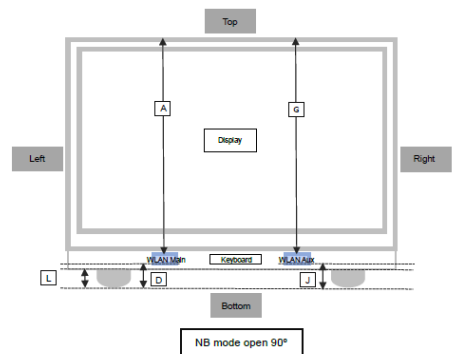

Back Face: 231106-01.S02

Screen Sample: 231106-01.S02

Keyboard Sample: 231106-01.S02

Laptop: 231106-01.S02

G.2 PD Test positions

Testing distance

G.3 SAR Test position

| Laptop | Back face |
|--|---|
|  <p>The image shows a laptop positioned vertically on a stand. The screen is on the left, displaying a technical interface. The back of the laptop is on the right, with a circular logo. The laptop is placed on a metal stand with a blue light. A white paper is visible above the laptop.</p> |  <p>The image shows the back face of a laptop, which is the primary focus of the SAR test. The laptop is placed on a metal stand. A white paper is visible above the laptop, with the text "ELI V8.0" and "Made in Switzerland" printed on it. The laptop is positioned on a metal stand with a blue light.</p> |

G.4 Antenna host platform location and adjacent edge positions relative to the body

Antenna positions

| Minimum Separation Distance | | | |
|-----------------------------|-----------|---------------------|---------------|
| Item | Antenna | Position | Distance (mm) |
| A | WLAN-Main | To top | 320 |
| B | WLAN-Main | To left | 98 |
| C | WLAN-Main | To right | 177 |
| D | WLAN-Main | To bottom | 8 |
| E | WLAN-Main | Main antenna length | 45 |
| F | Main-Aux | Main to Aux | 45 |
| G | WLAN-Aux | To top | 320 |
| H | WLAN-Aux | To left | 176 |
| I | WLAN-Aux | To right | 103 |
| J | WLAN-Aux | To bottom | 8 |
| K | WLAN-Aux | Aux antenna length | 45 |
| L | NB | Bumper thickness | 3 |
| X | WLAN-Main | To user | 17 |
| Y | WLAN-Aux | To user | 17 |
| Z | NB | Keyboard depth | 210 |

| Minimum Separation Distance | | | |
|-----------------------------|-----------|----------|---------------|
| Item | Antenna | Position | Distance (mm) |
| M | WLAN-Main | To front | 5 |
| N | WLAN-Main | To rear | 2.5 |
| O | WLAN-Aux | To front | 5 |
| P | WLAN-Aux | To rear | 2.5 |