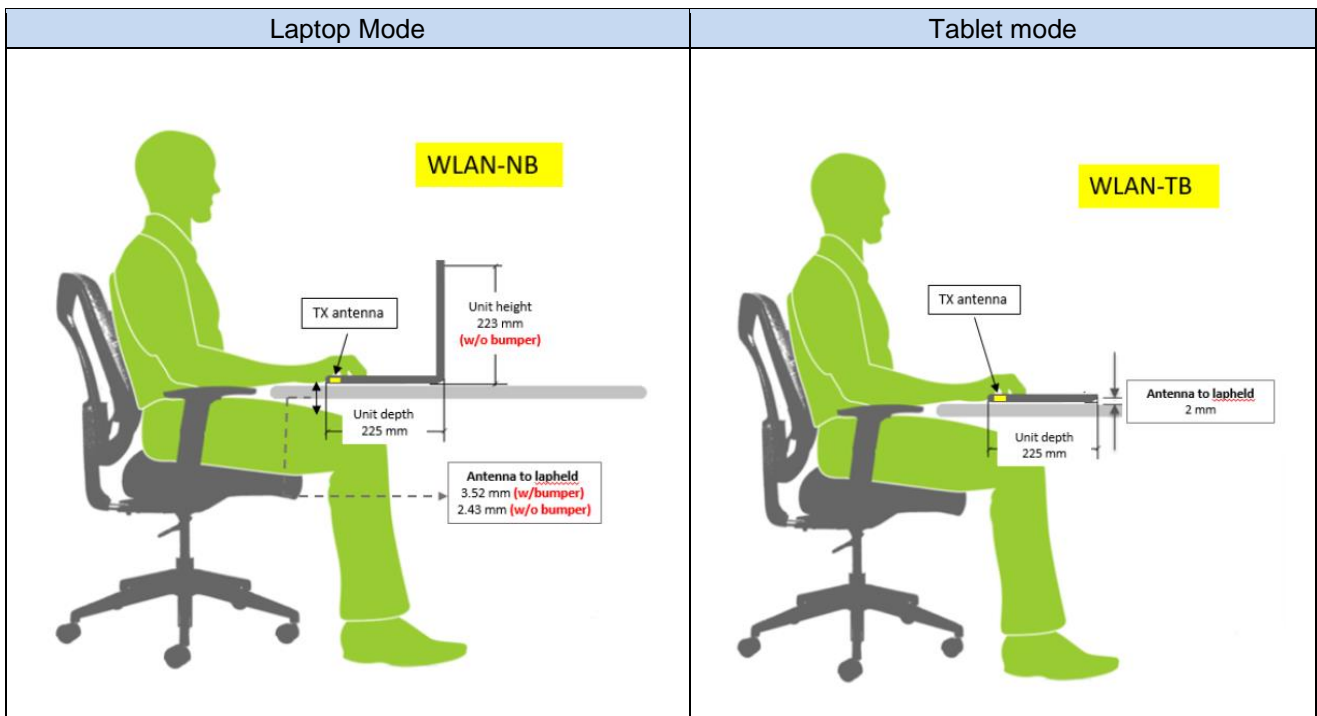

Back Face: 231106-01.S02

Screen Sample: 231106-01.S02

Keyboard Sample: 231106-01.S02

Laptop: 231106-01.S02

G.2 PD Test positions

Testing distance

G.3 SAR Test position

| Laptop | Back face |
|--|---|
|  <p>The image shows a laptop positioned vertically on a stand. The screen is on the left, displaying a technical interface. The back of the laptop is on the right, with a circular logo. The laptop is placed on a metal stand with a blue light. A white paper is visible above the laptop.</p> |  <p>The image shows the back face of a laptop, which is the primary focus of the SAR test. The laptop is placed on a metal stand. A white paper is visible above the laptop, with the text "ELI V8.0" and "Made in Switzerland" printed on it. The laptop is positioned on a metal stand with a blue light.</p> |

G.4 Antenna host platform location and adjacent edge positions relative to the body

Antenna positions

| Minimum Separation Distance | | | |
|-----------------------------|-----------|---------------------|---------------|
| Item | Antenna | Position | Distance (mm) |
| A | WLAN-Main | To top | 320 |
| B | WLAN-Main | To left | 98 |
| C | WLAN-Main | To right | 177 |
| D | WLAN-Main | To bottom | 8 |
| E | WLAN-Main | Main antenna length | 45 |
| F | Main-Aux | Main to Aux | 45 |
| G | WLAN-Aux | To top | 320 |
| H | WLAN-Aux | To left | 176 |
| I | WLAN-Aux | To right | 103 |
| J | WLAN-Aux | To bottom | 8 |
| K | WLAN-Aux | Aux antenna length | 45 |
| L | NB | Bumper thickness | 3 |
| X | WLAN-Main | To user | 17 |
| Y | WLAN-Aux | To user | 17 |
| Z | NB | Keyboard depth | 210 |