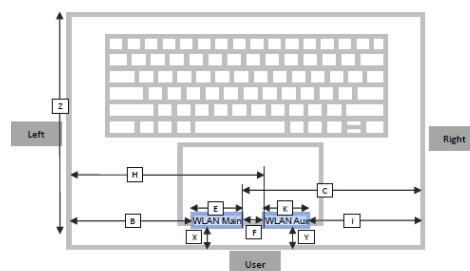

Back Face: 231106-01.S02

Screen Sample: 231106-01.S02

Keyboard Sample: 231106-01.S02

Laptop: 231106-01.S02

G.2 PD Test positions

Testing distance

G.3 SAR Test position

| Laptop | Back face |
|--|---|
|  <p>The image shows a laptop positioned vertically on a stand. The screen is on the left, displaying a technical interface. The back of the laptop is on the right, with a circular logo. The laptop is placed on a metal stand with a blue light. A white paper is visible above the laptop.</p> |  <p>The image shows the back face of a laptop, which is the primary focus of the SAR test. The laptop is placed on a metal stand. A white paper is visible above the laptop, with the text "ELI V8.0" and "Made in Switzerland" printed on it. The laptop is positioned on a metal stand with a blue light.</p> |

G.4 Antenna host platform location and adjacent edge positions relative to the body

Antenna positions

| Minimum Separation Distance | | | |
|-----------------------------|-----------|---------------------|---------------|
| Item | Antenna | Position | Distance (mm) |
| A | WLAN-Main | To top | 320 |
| B | WLAN-Main | To left | 98 |
| C | WLAN-Main | To right | 177 |
| D | WLAN-Main | To bottom | 8 |
| E | WLAN-Main | Main antenna length | 45 |
| F | Main-Aux | Main to Aux | 45 |
| G | WLAN-Aux | To top | 320 |
| H | WLAN-Aux | To left | 176 |
| I | WLAN-Aux | To right | 103 |
| J | WLAN-Aux | To bottom | 8 |
| K | WLAN-Aux | Aux antenna length | 45 |
| L | NB | Bumper thickness | 3 |
| X | WLAN-Main | To user | 17 |
| Y | WLAN-Aux | To user | 17 |
| Z | NB | Keyboard depth | 210 |