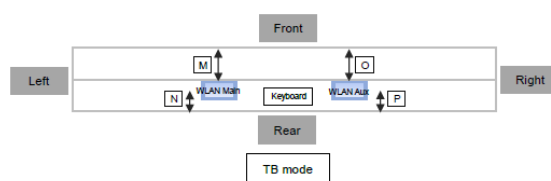

G.4 Antenna host platform location and adjacent edge positions relative to the body

Antenna positions

| Minimum Separation Distance | | | |
|-----------------------------|-----------|---------------------|---------------|
| Item | Antenna | Position | Distance (mm) |
| A | WLAN-Main | To top | 320 |
| B | WLAN-Main | To left | 98 |
| C | WLAN-Main | To right | 177 |
| D | WLAN-Main | To bottom | 8 |
| E | WLAN-Main | Main antenna length | 45 |
| F | Main-Aux | Main to Aux | 45 |
| G | WLAN-Aux | To top | 320 |
| H | WLAN-Aux | To left | 176 |
| I | WLAN-Aux | To right | 103 |
| J | WLAN-Aux | To bottom | 8 |
| K | WLAN-Aux | Aux antenna length | 45 |
| L | NB | Bumper thickness | 3 |
| X | WLAN-Main | To user | 17 |
| Y | WLAN-Aux | To user | 17 |
| Z | NB | Keyboard depth | 210 |

| Minimum Separation Distance | | | |
|-----------------------------|-----------|----------|---------------|
| Item | Antenna | Position | Distance (mm) |
| M | WLAN-Main | To front | 5 |
| N | WLAN-Main | To rear | 2.5 |
| O | WLAN-Aux | To front | 5 |
| P | WLAN-Aux | To rear | 2.5 |