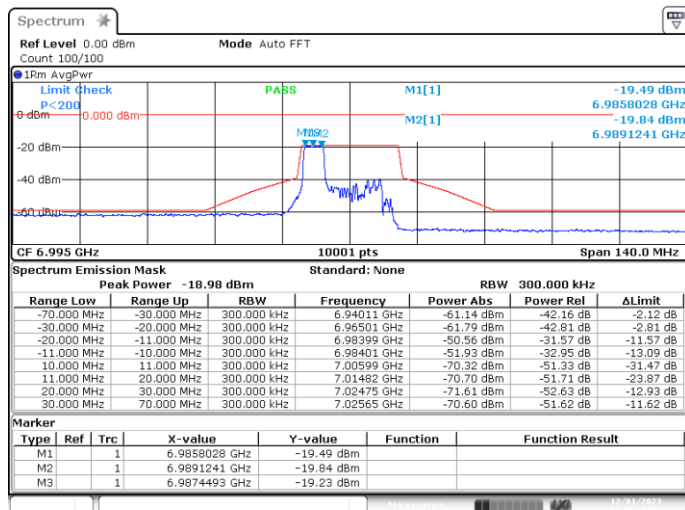

MIMO-B, 802.11ax20-MCS0, Ch113-8m-53

MIMO-B, 802.11ax20-MCS0, Ch117-2m-0

MIMO-B, 802.11ax20-MCS0, Ch117-4m-37

MIMO-B, 802.11ax20-MCS0, Ch117-8m-53

MIMO-B, 802.11ax20-MCS0, Ch149-2m-0

MIMO-B, 802.11ax20-MCS0, Ch149-4m-37

MIMO-B, 802.11ax20-MCS0, Ch149-8m-53

MIMO-B, 802.11ax20-MCS0, Ch181-2m-0

MIMO-B, 802.11ax20-MCS0, Ch181-4m-37

MIMO-B, 802.11ax20-MCS0, Ch181-8m-53

MIMO-B, 802.11ax20-MCS0, Ch185-2m-0

MIMO-B, 802.11ax20-MCS0, Ch185-4m-37

MIMO-B, 802.11ax20-MCS0, Ch185-8m-53

MIMO-B, 802.11ax20-MCS0, Ch209-2m-0

MIMO-B, 802.11ax20-MCS0, Ch209-4m-37

MIMO-B, 802.11ax20-MCS0, Ch209-8m-53

MIMO-B, 802.11ax20-MCS0, Ch229-2m-8

MIMO-B, 802.11ax20-MCS0, Ch229-4m-40

Date: 3.FEB.2022 17:18:34

Note - M1: Injection of AWGN signal, D2: Removal of AWGN signal

Channel 105 - Incumbent signal 6475 MHz

Date: 3.FEB.2022 17:12:27

Note - M1: Injection of AWGN signal, D2: Removal of AWGN signal