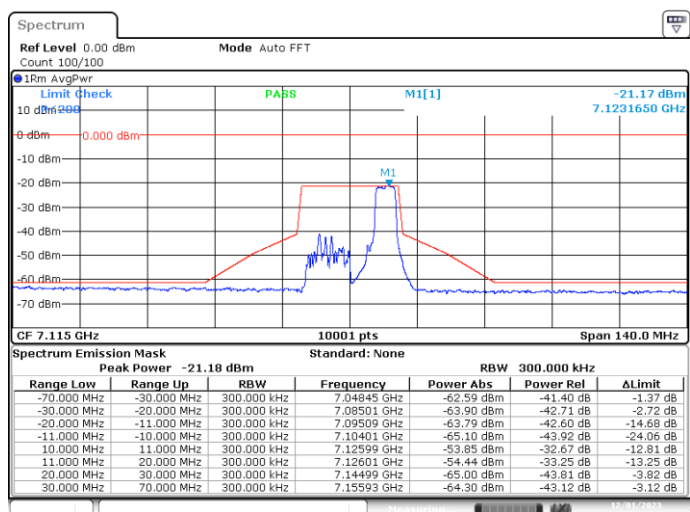

MIMO-B, 802.11ax20-MCS0, Ch185-8m-53

MIMO-B, 802.11ax20-MCS0, Ch209-2m-0

MIMO-B, 802.11ax20-MCS0, Ch209-4m-37

MIMO-B, 802.11ax20-MCS0, Ch209-8m-53

MIMO-B, 802.11ax20-MCS0, Ch229-2m-8

MIMO-B, 802.11ax20-MCS0, Ch229-4m-40

MIMO-B, 802.11ax20-MCS0, Ch229-8m-54

MIMO-B, 802.11ax20-MCS0, Ch233-2m-8

MIMO-B, 802.11ax20-MCS0, Ch233-4m-40

MIMO-B, 802.11ax20-MCS0, Ch233-8m-54

C.1.4 Contention-based protocol

Channel 45 – Incumbent signal 6175 MHz

Date: 3.FEB.2022 17:18:34

Note - M1: Injection of AWGN signal, D2: Removal of AWGN signal

Channel 105 - Incumbent signal 6475 MHz

Date: 3.FEB.2022 17:12:27

Note - M1: Injection of AWGN signal, D2: Removal of AWGN signal