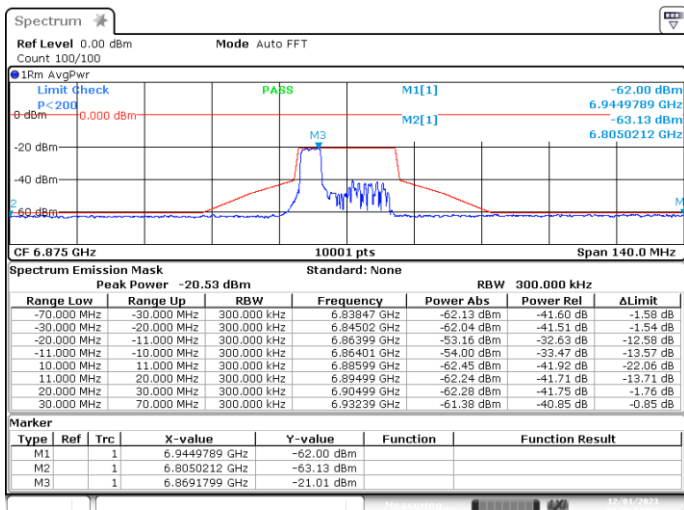

MIMO-B, 802.11ax20-MCS0, Ch149-8m-53

MIMO-B, 802.11ax20-MCS0, Ch181-2m-0

MIMO-B, 802.11ax20-MCS0, Ch181-4m-37

MIMO-B, 802.11ax20-MCS0, Ch181-8m-53

MIMO-B, 802.11ax20-MCS0, Ch185-2m-0

MIMO-B, 802.11ax20-MCS0, Ch185-4m-37

MIMO-B, 802.11ax20-MCS0, Ch185-8m-53

MIMO-B, 802.11ax20-MCS0, Ch209-2m-0

MIMO-B, 802.11ax20-MCS0, Ch209-4m-37

MIMO-B, 802.11ax20-MCS0, Ch209-8m-53

MIMO-B, 802.11ax20-MCS0, Ch229-2m-8

MIMO-B, 802.11ax20-MCS0, Ch229-4m-40