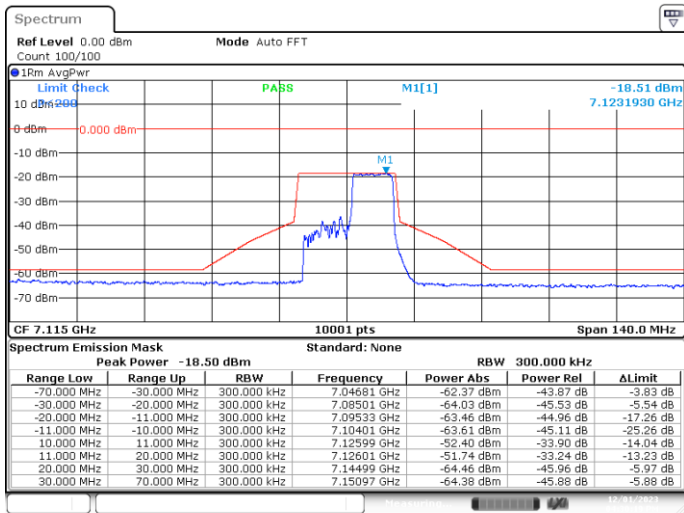

MIMO-B, 802.11ax20-MCS0, Ch149-8m-53

MIMO-B, 802.11ax20-MCS0, Ch181-2m-0

MIMO-B, 802.11ax20-MCS0, Ch181-4m-37

MIMO-B, 802.11ax20-MCS0, Ch181-8m-53

MIMO-B, 802.11ax20-MCS0, Ch185-2m-0

MIMO-B, 802.11ax20-MCS0, Ch185-4m-37

MIMO-B, 802.11ax20-MCS0, Ch185-8m-53

MIMO-B, 802.11ax20-MCS0, Ch209-2m-0

MIMO-B, 802.11ax20-MCS0, Ch209-4m-37

MIMO-B, 802.11ax20-MCS0, Ch209-8m-53

MIMO-B, 802.11ax20-MCS0, Ch229-2m-8

MIMO-B, 802.11ax20-MCS0, Ch229-4m-40

MIMO-B, 802.11ax20-MCS0, Ch229-8m-54

MIMO-B, 802.11ax20-MCS0, Ch233-2m-8

MIMO-B, 802.11ax20-MCS0, Ch233-4m-40

MIMO-B, 802.11ax20-MCS0, Ch233-8m-54

C.1.4 Contention-based protocol

Channel 45 – Incumbent signal 6175 MHz

Date: 3.FEB.2022 17:18:34

Note - M1: Injection of AWGN signal, D2: Removal of AWGN signal

Channel 105 - Incumbent signal 6475 MHz

Date: 3.FEB.2022 17:12:27

Note - M1: Injection of AWGN signal, D2: Removal of AWGN signal