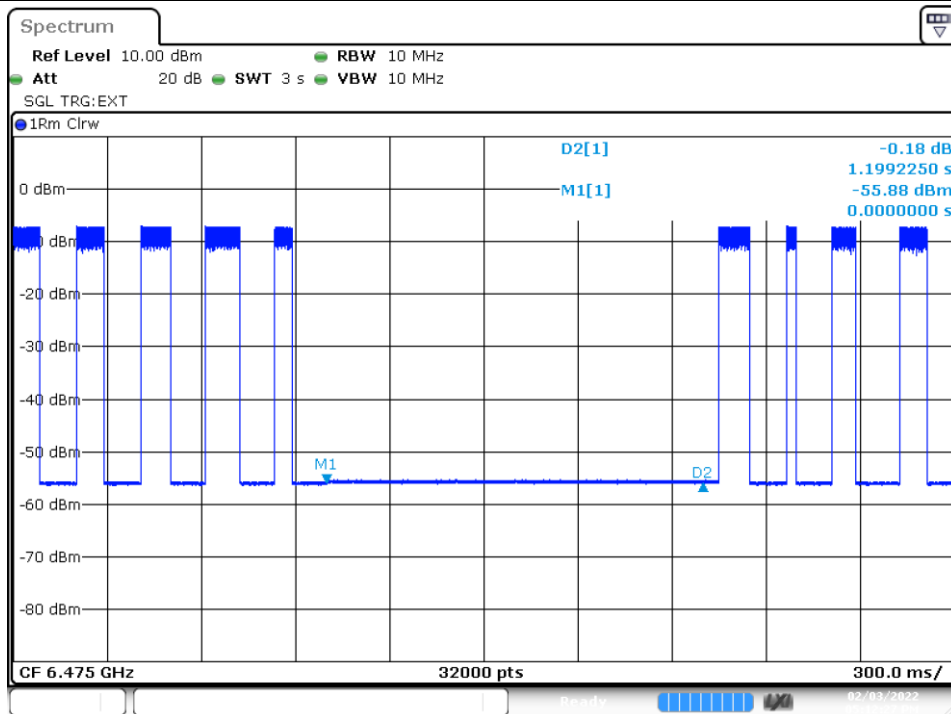

MIMO-B, 802.11ax20-MCS0, Ch229-8m-54

MIMO-B, 802.11ax20-MCS0, Ch233-2m-8

MIMO-B, 802.11ax20-MCS0, Ch233-4m-40

MIMO-B, 802.11ax20-MCS0, Ch233-8m-54

C.1.4 Contention-based protocol

Channel 45 – Incumbent signal 6175 MHz

Date: 3.FEB.2022 17:18:34

Note - M1: Injection of AWGN signal, D2: Removal of AWGN signal

Channel 105 - Incumbent signal 6475 MHz

Date: 3.FEB.2022 17:12:27

Note - M1: Injection of AWGN signal, D2: Removal of AWGN signal