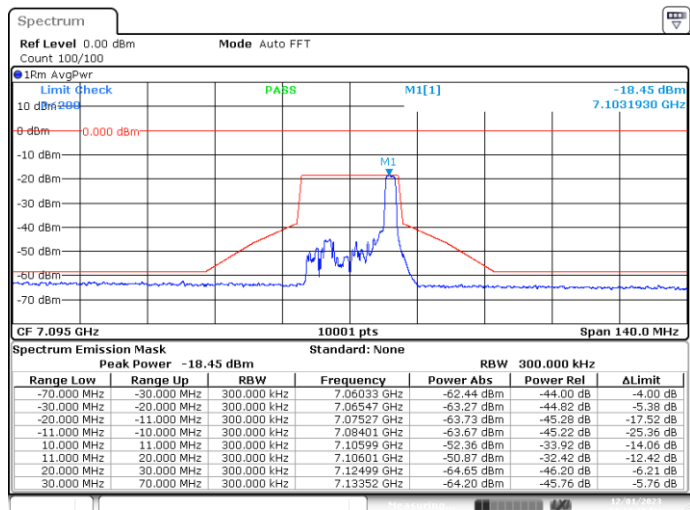

MIMO-B, 802.11ax20-MCS0, Ch149-8m-53

MIMO-B, 802.11ax20-MCS0, Ch181-2m-0

MIMO-B, 802.11ax20-MCS0, Ch181-4m-37

MIMO-B, 802.11ax20-MCS0, Ch181-8m-53

MIMO-B, 802.11ax20-MCS0, Ch185-2m-0

MIMO-B, 802.11ax20-MCS0, Ch185-4m-37

MIMO-B, 802.11ax20-MCS0, Ch185-8m-53

MIMO-B, 802.11ax20-MCS0, Ch209-2m-0

MIMO-B, 802.11ax20-MCS0, Ch209-4m-37

MIMO-B, 802.11ax20-MCS0, Ch209-8m-53

MIMO-B, 802.11ax20-MCS0, Ch229-2m-8

MIMO-B, 802.11ax20-MCS0, Ch229-4m-40

MIMO-B, 802.11ax20-MCS0, Ch229-8m-54

MIMO-B, 802.11ax20-MCS0, Ch233-2m-8

MIMO-B, 802.11ax20-MCS0, Ch233-4m-40

MIMO-B, 802.11ax20-MCS0, Ch233-8m-54

C.1.4 Contention-based protocol

Channel 45 – Incumbent signal 6175 MHz

Date: 3.FEB.2022 17:18:34

Note - M1: Injection of AWGN signal, D2: Removal of AWGN signal

Channel 105 - Incumbent signal 6475 MHz

Date: 3.FEB.2022 17:12:27

Note - M1: Injection of AWGN signal, D2: Removal of AWGN signal