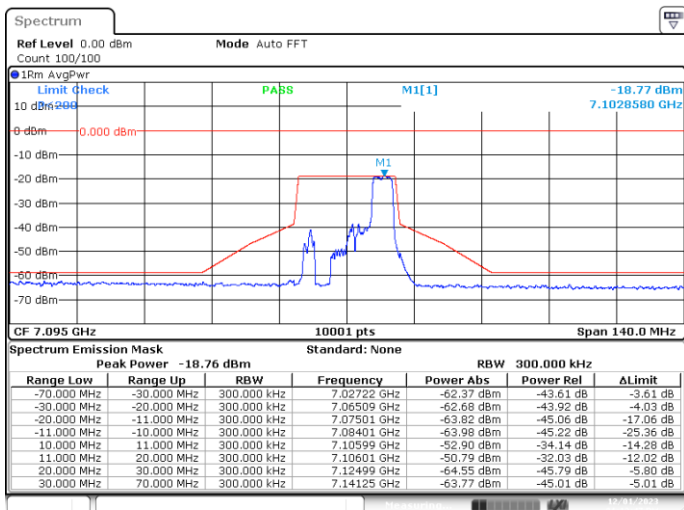

MIMO-B, 802.11ax20-MCS0, Ch149-8m-53

MIMO-B, 802.11ax20-MCS0, Ch181-2m-0

MIMO-B, 802.11ax20-MCS0, Ch181-4m-37

MIMO-B, 802.11ax20-MCS0, Ch181-8m-53

MIMO-B, 802.11ax20-MCS0, Ch185-2m-0

MIMO-B, 802.11ax20-MCS0, Ch185-4m-37

MIMO-B, 802.11ax20-MCS0, Ch185-8m-53

MIMO-B, 802.11ax20-MCS0, Ch209-2m-0

MIMO-B, 802.11ax20-MCS0, Ch209-4m-37

MIMO-B, 802.11ax20-MCS0, Ch209-8m-53

MIMO-B, 802.11ax20-MCS0, Ch229-2m-8

MIMO-B, 802.11ax20-MCS0, Ch229-4m-40

MIMO-B, 802.11ax20-MCS0, Ch229-8m-54

MIMO-B, 802.11ax20-MCS0, Ch233-2m-8

MIMO-B, 802.11ax20-MCS0, Ch233-4m-40

MIMO-B, 802.11ax20-MCS0, Ch233-8m-54

C.1.4 Contention-based protocol

Channel 45 – Incumbent signal 6175 MHz

Date: 3.FEB.2022 17:18:34

Note - M1: Injection of AWGN signal, D2: Removal of AWGN signal

Channel 105 - Incumbent signal 6475 MHz

Date: 3.FEB.2022 17:12:27

Note - M1: Injection of AWGN signal, D2: Removal of AWGN signal