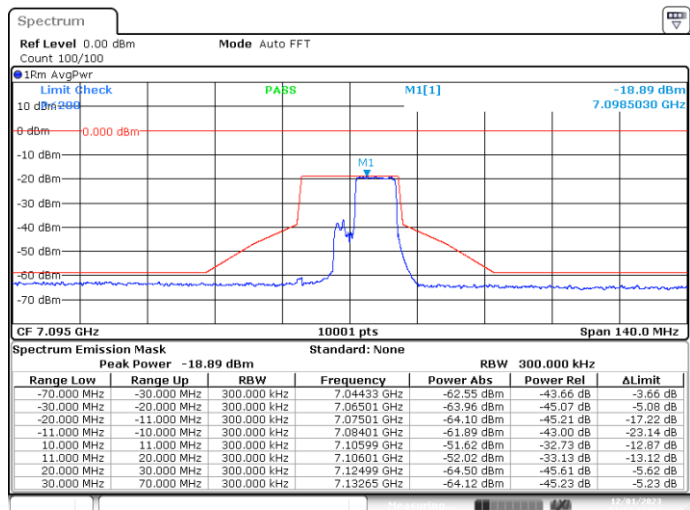

MIMO-B, 802.11ax20-MCS0, Ch149-8m-53

MIMO-B, 802.11ax20-MCS0, Ch181-2m-0

MIMO-B, 802.11ax20-MCS0, Ch181-4m-37

MIMO-B, 802.11ax20-MCS0, Ch181-8m-53

MIMO-B, 802.11ax20-MCS0, Ch185-2m-0

MIMO-B, 802.11ax20-MCS0, Ch185-4m-37

MIMO-B, 802.11ax20-MCS0, Ch185-8m-53

MIMO-B, 802.11ax20-MCS0, Ch209-2m-0

MIMO-B, 802.11ax20-MCS0, Ch209-4m-37

MIMO-B, 802.11ax20-MCS0, Ch209-8m-53

MIMO-B, 802.11ax20-MCS0, Ch229-2m-8

MIMO-B, 802.11ax20-MCS0, Ch229-4m-40

MIMO-B, 802.11ax20-MCS0, Ch229-8m-54

MIMO-B, 802.11ax20-MCS0, Ch233-2m-8

MIMO-B, 802.11ax20-MCS0, Ch233-4m-40

MIMO-B, 802.11ax20-MCS0, Ch233-8m-54

C.1.4 Contention-based protocol

Channel 45 – Incumbent signal 6175 MHz

Date: 3.FEB.2022 17:18:34

Note - M1: Injection of AWGN signal, D2: Removal of AWGN signal

Channel 105 - Incumbent signal 6475 MHz

Date: 3.FEB.2022 17:12:27

Note - M1: Injection of AWGN signal, D2: Removal of AWGN signal