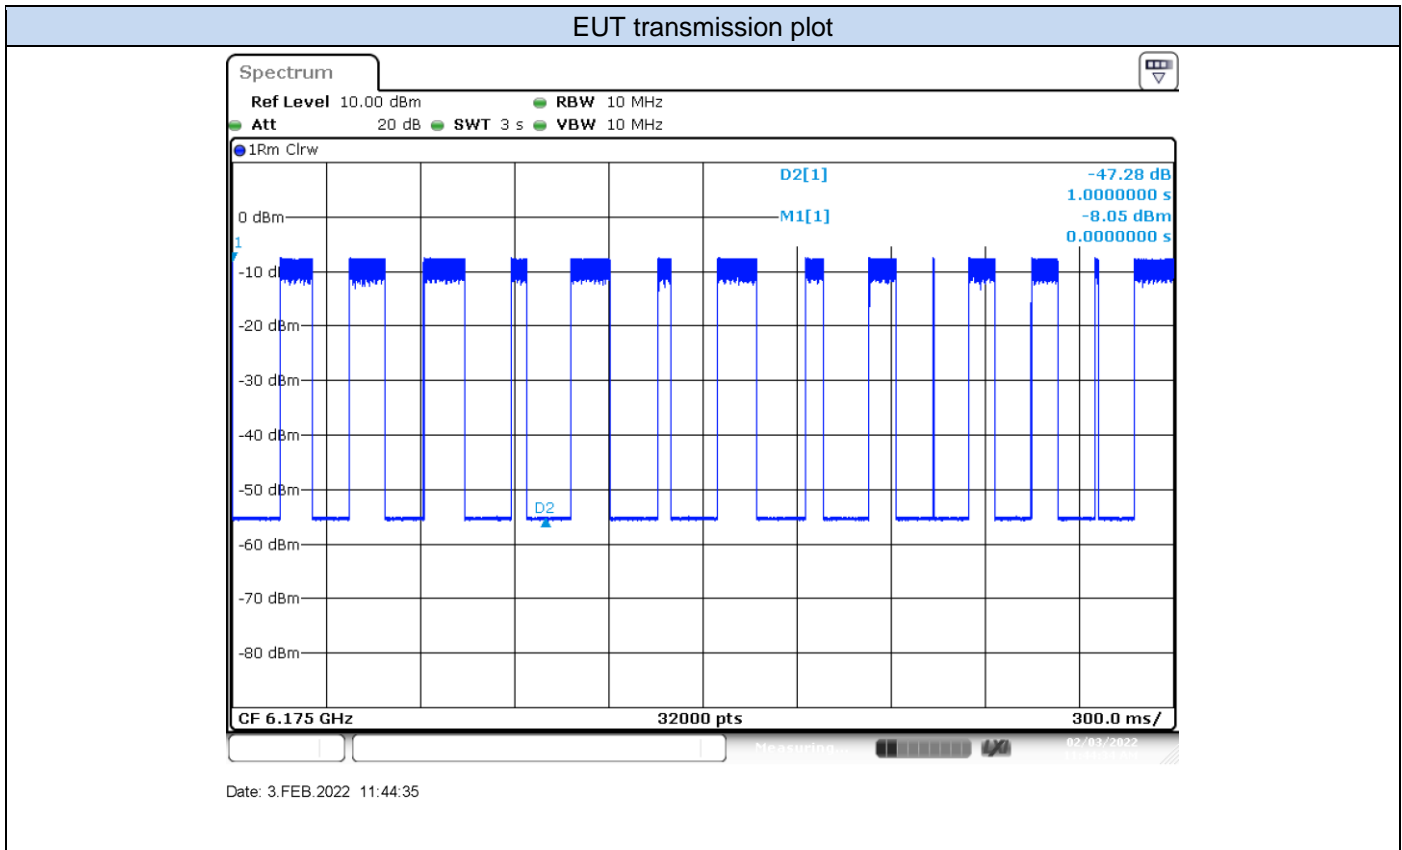

MIMO-B, 802.11ax20-MCS0, Ch229-8m-54

MIMO-B, 802.11ax20-MCS0, Ch233-2m-8

MIMO-B, 802.11ax20-MCS0, Ch233-4m-40

MIMO-B, 802.11ax20-MCS0, Ch233-8m-54

C.1.4 Contention-based protocol

Channel 45 – Incumbent signal 6175 MHz

Date: 3.FEB.2022 17:18:34

Note - M1: Injection of AWGN signal, D2: Removal of AWGN signal

Channel 105 - Incumbent signal 6475 MHz

Date: 3.FEB.2022 17:12:27

Note - M1: Injection of AWGN signal, D2: Removal of AWGN signal