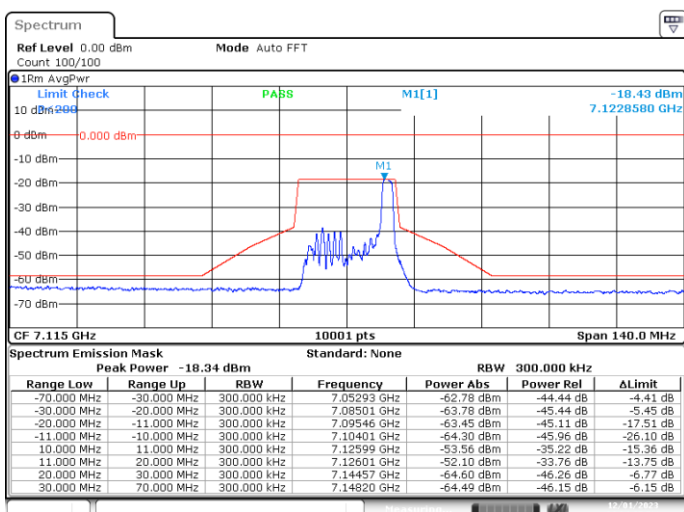

MIMO-B, 802.11ax20-MCS0, Ch149-8m-53

MIMO-B, 802.11ax20-MCS0, Ch181-2m-0

MIMO-B, 802.11ax20-MCS0, Ch181-4m-37

MIMO-B, 802.11ax20-MCS0, Ch181-8m-53

MIMO-B, 802.11ax20-MCS0, Ch185-2m-0

MIMO-B, 802.11ax20-MCS0, Ch185-4m-37

MIMO-B, 802.11ax20-MCS0, Ch185-8m-53

MIMO-B, 802.11ax20-MCS0, Ch209-2m-0

MIMO-B, 802.11ax20-MCS0, Ch209-4m-37

MIMO-B, 802.11ax20-MCS0, Ch209-8m-53

MIMO-B, 802.11ax20-MCS0, Ch229-2m-8

MIMO-B, 802.11ax20-MCS0, Ch229-4m-40

MIMO-B, 802.11ax20-MCS0, Ch229-8m-54

MIMO-B, 802.11ax20-MCS0, Ch233-2m-8

MIMO-B, 802.11ax20-MCS0, Ch233-4m-40

MIMO-B, 802.11ax20-MCS0, Ch233-8m-54

C.1.4 Contention-based protocol

Channel 45 – Incumbent signal 6175 MHz

Date: 3.FEB.2022 17:18:34

Note - M1: Injection of AWGN signal, D2: Removal of AWGN signal

Channel 105 - Incumbent signal 6475 MHz

Date: 3.FEB.2022 17:12:27

Note - M1: Injection of AWGN signal, D2: Removal of AWGN signal