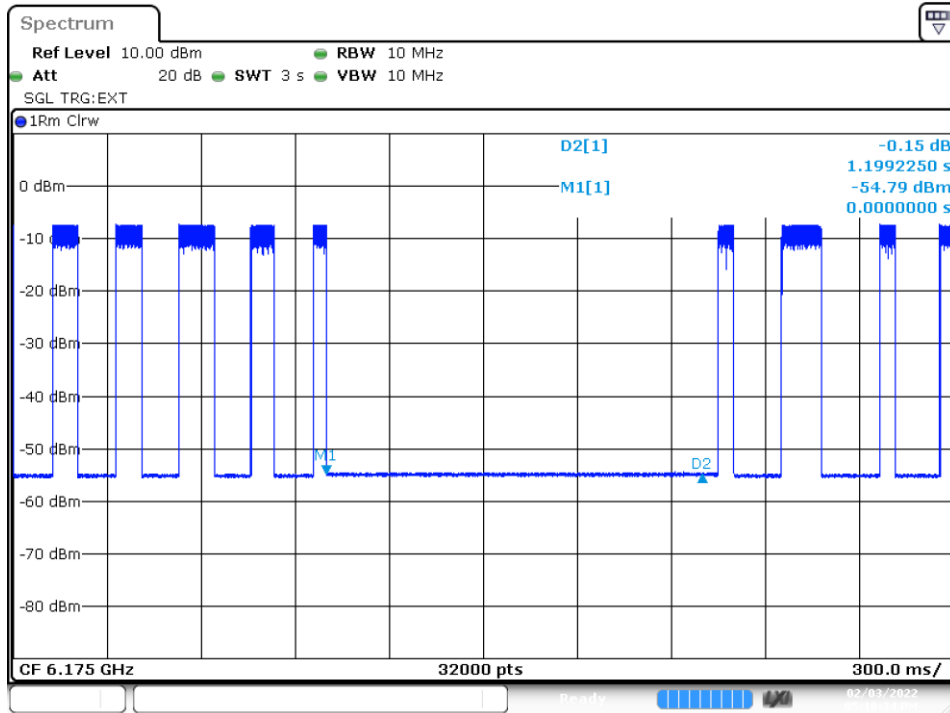

MIMO-B, 802.11ax20-MCS0, Ch229-8m-54

MIMO-B, 802.11ax20-MCS0, Ch233-2m-8

MIMO-B, 802.11ax20-MCS0, Ch233-4m-40

MIMO-B, 802.11ax20-MCS0, Ch233-8m-54

C.1.4 Contention-based protocol

Channel 45 – Incumbent signal 6175 MHz

Date: 3.FEB.2022 17:18:34

Note - M1: Injection of AWGN signal, D2: Removal of AWGN signal

Channel 105 - Incumbent signal 6475 MHz

Date: 3.FEB.2022 17:12:27

Note - M1: Injection of AWGN signal, D2: Removal of AWGN signal