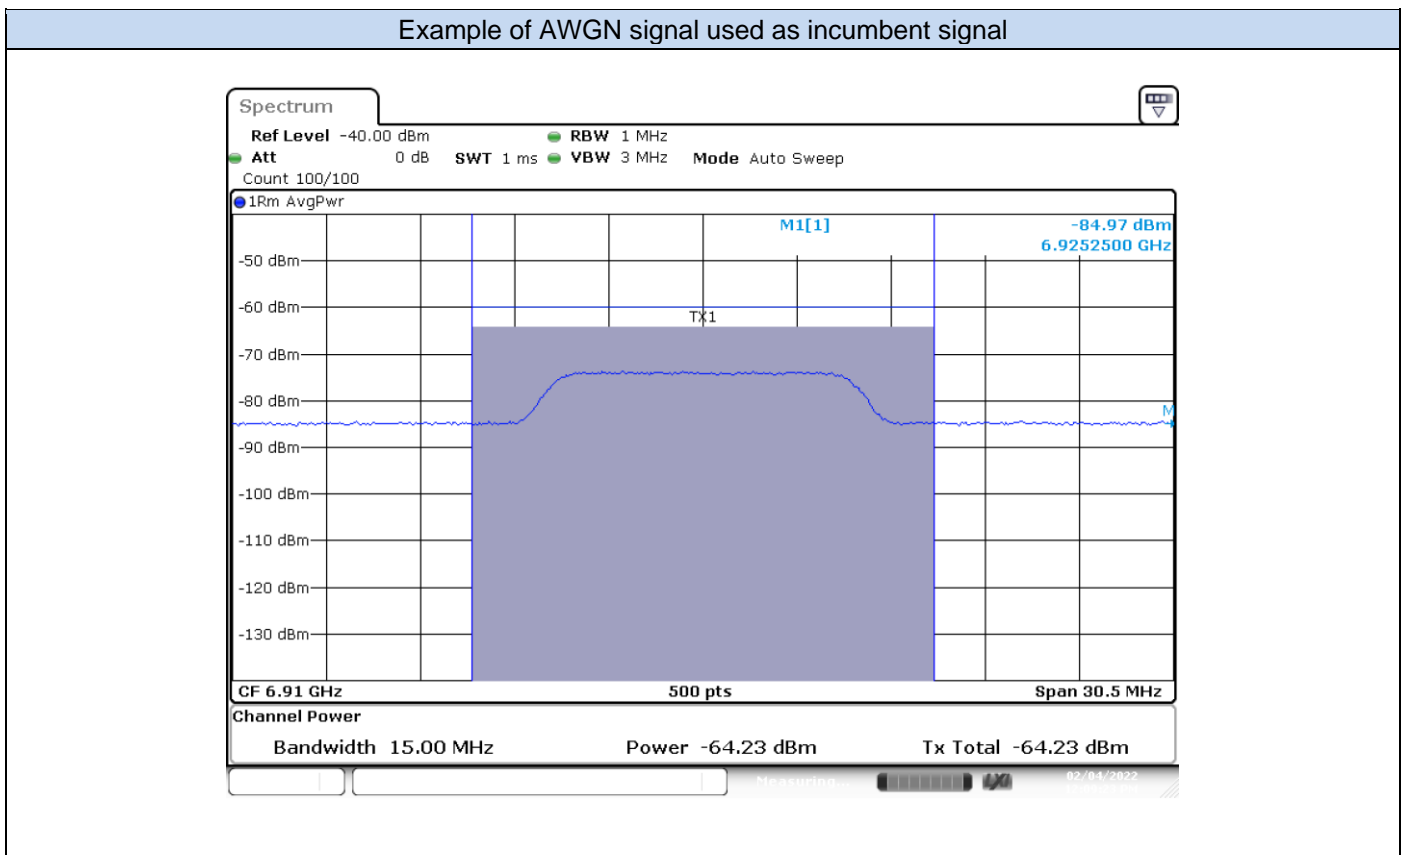

MIMO-B, 802.11ax20-MCS0, Ch229-8m-54

MIMO-B, 802.11ax20-MCS0, Ch233-2m-8

MIMO-B, 802.11ax20-MCS0, Ch233-4m-40

MIMO-B, 802.11ax20-MCS0, Ch233-8m-54

C.1.4 Contention-based protocol

Channel 45 – Incumbent signal 6175 MHz

Date: 3.FEB.2022 17:18:34

Note - M1: Injection of AWGN signal, D2: Removal of AWGN signal

Channel 105 - Incumbent signal 6475 MHz

Date: 3.FEB.2022 17:12:27

Note - M1: Injection of AWGN signal, D2: Removal of AWGN signal