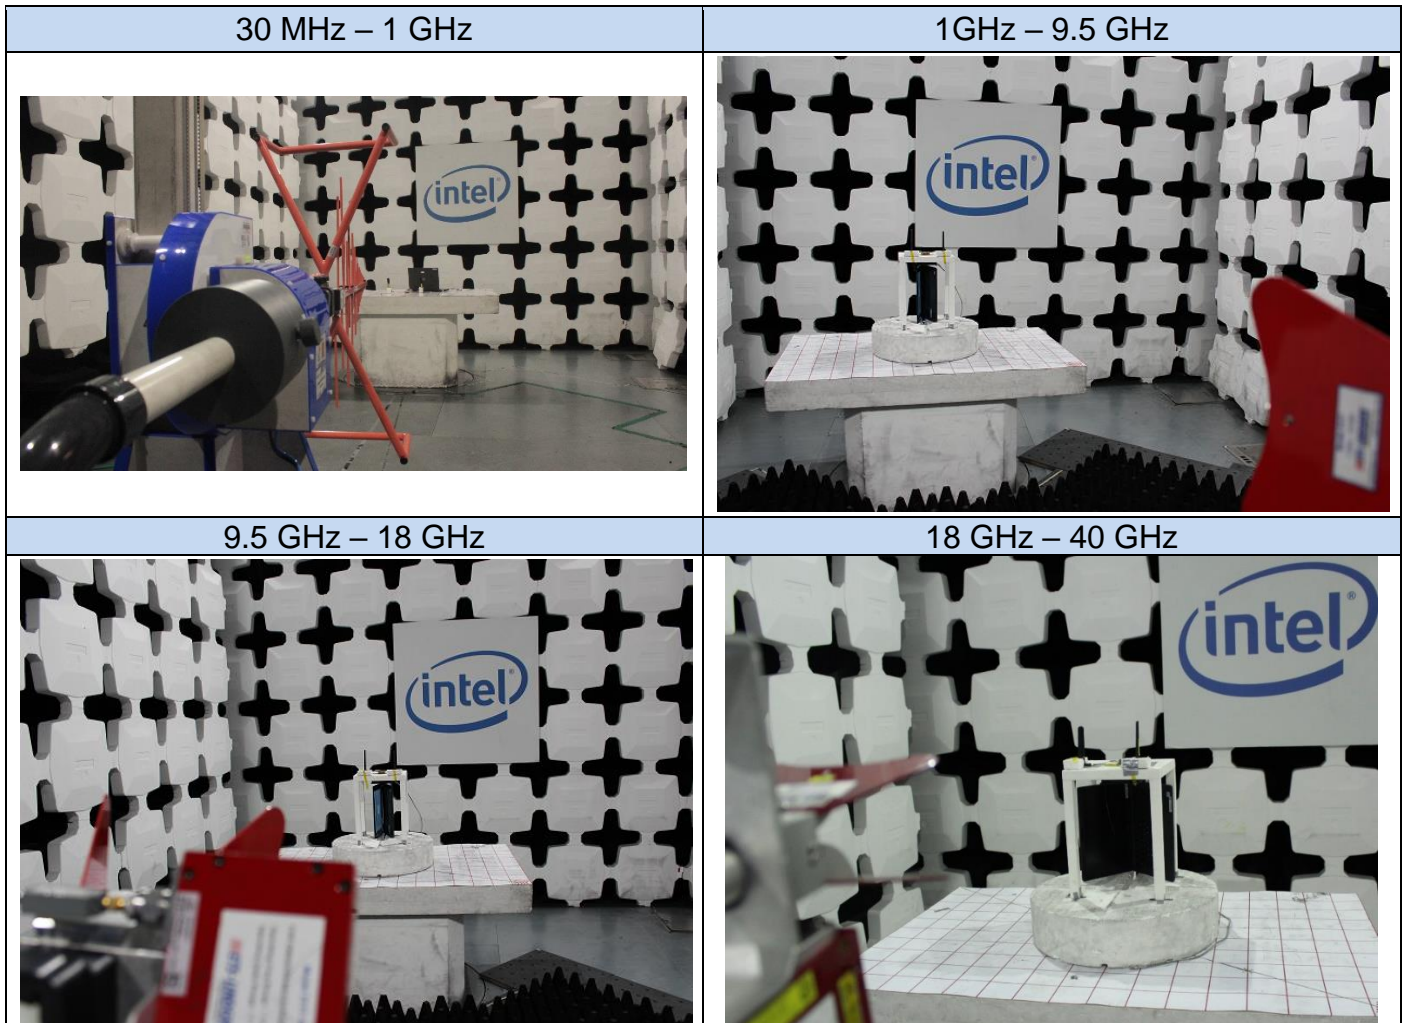

Annex C. Photographs

C.1 Test Setup

Radiated Test Setup

C.2 Test Sample

Sample #01	
<p>Module Front</p> 	<p>Module Back</p> 
<p>Socket front</p> 	<p>Socket back</p> 
<p>Extender</p> 	<p>Laptop</p> 
<p>Main Antenna</p> 	<p>Aux Antenna</p> 

End of the report

This page is left intentionally blank and marks the last page of the test report.