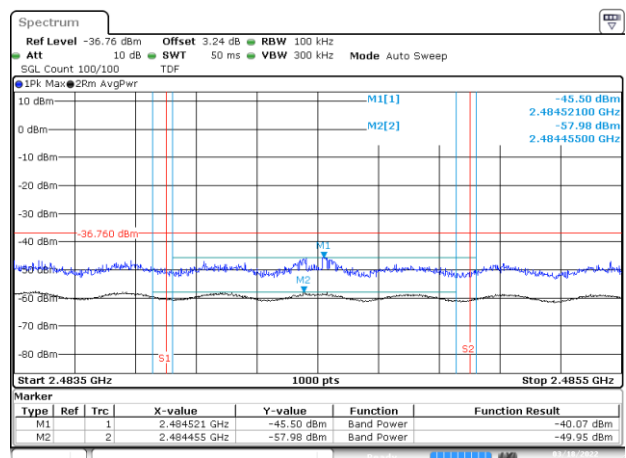

BE-R-HIGH, SISO-B, 802.11n20-HT0, Ch11

BE-R-HIGH-2MHz, SISO-B, 802.11n20-HT0, Ch11

BE-R-HIGH, SISO-B, 802.11n20-HT0, Ch12

BE-R-HIGH-2MHz, SISO-B, 802.11n20-HT0, Ch12

BE-R-HIGH, SISO-B, 802.11n20-HT0, Ch13

BE-R-HIGH-2MHz, SISO-B, 802.11n20-HT0, Ch13

BE-R-LOW, SISO-B, 802.11n40-HT0, Ch3

BE-NR, SISO-B, 802.11n40-HT0, Ch3

BE-R-HIGH, SISO-B, 802.11n40-HT0, Ch9

BE-R-HIGH-2MHz, SISO-B, 802.11n40-HT0, Ch9

BE-R-HIGH, SISO-B, 802.11n40-HT0, Ch10

BE-R-HIGH-2MHz, SISO-B, 802.11n40-HT0, Ch10

BE-R-HIGH, SISO-B, 802.11n40-HT0, Ch11

BE-R-HIGH-2MHz, SISO-B, 802.11n40-HT0, Ch11

BE-R-LOW, SISO-B, 802.11ax20-HE0, Ch1

BE-NR, SISO-B, 802.11ax20-HE0, Ch1

BE-R-HIGH, SISO-B, 802.11ax20-HE0, Ch11