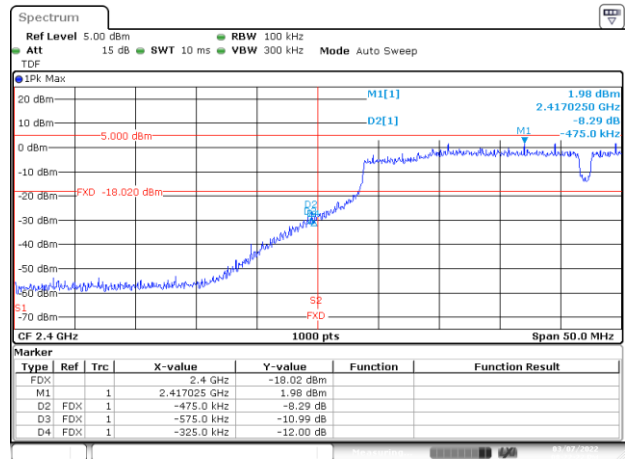

BE-R-HIGH, SISO-B, 802.11g-6Mbps, Ch12

BE-R-HIGH-2MHz, SISO-B, 802.11g-6Mbps, Ch12

BE-R-HIGH, SISO-B, 802.11g-6Mbps, Ch13

BE-R-HIGH-2MHz, SISO-B, 802.11g-6Mbps, Ch13

BE-R-LOW, SISO-B, 802.11n20-HT0, Ch1

BE-NR, SISO-B, 802.11n20-HT0, Ch1

BE-R-HIGH, SISO-B, 802.11n20-HT0, Ch11

BE-R-HIGH-2MHz, SISO-B, 802.11n20-HT0, Ch11

BE-R-HIGH, SISO-B, 802.11n20-HT0, Ch12

BE-R-HIGH-2MHz, SISO-B, 802.11n20-HT0, Ch12

BE-R-HIGH, SISO-B, 802.11n20-HT0, Ch13

BE-R-HIGH-2MHz, SISO-B, 802.11n20-HT0, Ch13

BE-R-LOW, SISO-B, 802.11n40-HT0, Ch3

BE-NR, SISO-B, 802.11n40-HT0, Ch3

BE-R-HIGH, SISO-B, 802.11n40-HT0, Ch9

BE-R-HIGH-2MHz, SISO-B, 802.11n40-HT0, Ch9

BE-R-HIGH, SISO-B, 802.11n40-HT0, Ch10

BE-R-HIGH-2MHz, SISO-B, 802.11n40-HT0, Ch10

BE-R-HIGH, SISO-B, 802.11n40-HT0, Ch11

BE-R-HIGH-2MHz, SISO-B, 802.11n40-HT0, Ch11

BE-R-LOW, SISO-B, 802.11ax20-HE0, Ch1

BE-NR, SISO-B, 802.11ax20-HE0, Ch1

BE-R-HIGH, SISO-B, 802.11ax20-HE0, Ch11