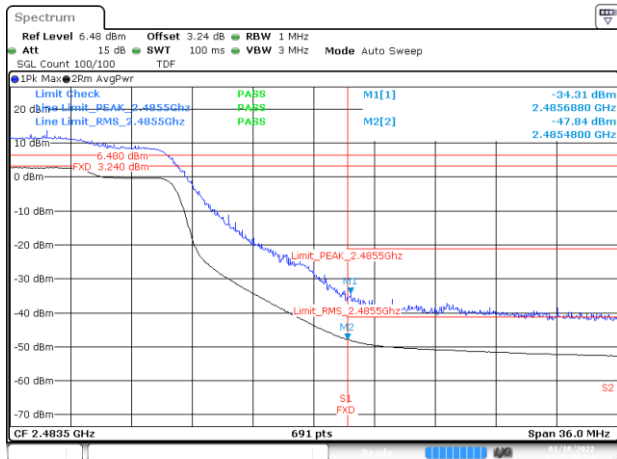

BE-R-HIGH, SISO-B, 802.11ax40-HE0, Ch11

BE-R-HIGH-2MHz, SISO-B, 802.11ax40-HE0, Ch11

BE-R-LOW, MIMO-A, 802.11n20-HT8, Ch1

BE-NR, MIMO-A, 802.11n20-HT8, Ch1

BE-R-HIGH, MIMO-A, 802.11n20-HT8, Ch11

BE-R-HIGH-2MHz, MIMO-A, 802.11n20-HT8, Ch11

BE-R-HIGH, MIMO-A, 802.11n20-HT8, Ch12

BE-R-HIGH-2MHz, MIMO-A, 802.11n20-HT8, Ch12

BE-R-HIGH, MIMO-A, 802.11n20-HT8, Ch13

BE-R-HIGH-2MHz, MIMO-A, 802.11n20-HT8, Ch13

BE-R-LOW, MIMO-A, 802.11n40-HT8, Ch3

BE-NR, MIMO-A, 802.11n40-HT8, Ch3

BE-R-HIGH, MIMO-A, 802.11n40-HT8, Ch9

BE-R-HIGH-2MHz, MIMO-A, 802.11n40-HT8, Ch9

BE-R-HIGH, MIMO-A, 802.11n40-HT8, Ch10

BE-R-HIGH-2MHz, MIMO-A, 802.11n40-HT8, Ch10

BE-R-HIGH, MIMO-A, 802.11n40-HT8, Ch11

BE-R-HIGH-2MHz, MIMO-A, 802.11n40-HT8, Ch11

BE-R-LOW, MIMO-A, 802.11ax20-HE0, Ch1

BE-NR, MIMO-A, 802.11ax20-HE0, Ch1

BE-R-HIGH, MIMO-A, 802.11ax20-HE0, Ch11

BE-R-HIGH-2MHz, MIMO-A, 802.11ax20-HE0, Ch11

BE-R-HIGH, MIMO-A, 802.11ax20-HE0, Ch12

BE-R-HIGH-2MHz, MIMO-A, 802.11ax20-HE0, Ch12