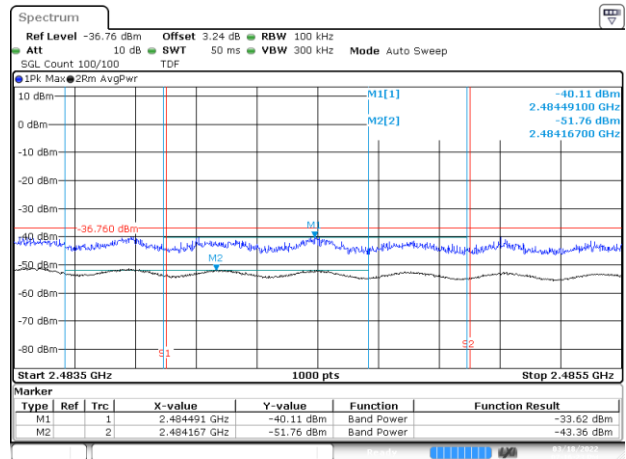

BE-R-HIGH, SISO-B, 802.11b-1Mbps, Ch13

BE-R-HIGH-2MHz, SISO-B, 802.11b-1Mbps, Ch13

BE-R-LOW, SISO-B, 802.11g-6Mbps, Ch1

BE-NR, SISO-B, 802.11g-6Mbps, Ch1

BE-R-HIGH, SISO-B, 802.11g-6Mbps, Ch11

BE-R-HIGH-2MHz, SISO-B, 802.11g-6Mbps, Ch11

BE-R-HIGH, SISO-B, 802.11g-6Mbps, Ch12

BE-R-HIGH-2MHz, SISO-B, 802.11g-6Mbps, Ch12

BE-R-HIGH, SISO-B, 802.11g-6Mbps, Ch13

BE-R-HIGH-2MHz, SISO-B, 802.11g-6Mbps, Ch13

BE-R-LOW, SISO-B, 802.11n20-HT0, Ch1

BE-NR, SISO-B, 802.11n20-HT0, Ch1

BE-R-HIGH, SISO-B, 802.11n20-HT0, Ch11

BE-R-HIGH-2MHz, SISO-B, 802.11n20-HT0, Ch11

BE-R-HIGH, SISO-B, 802.11n20-HT0, Ch12

BE-R-HIGH-2MHz, SISO-B, 802.11n20-HT0, Ch12

BE-R-HIGH, SISO-B, 802.11n20-HT0, Ch13