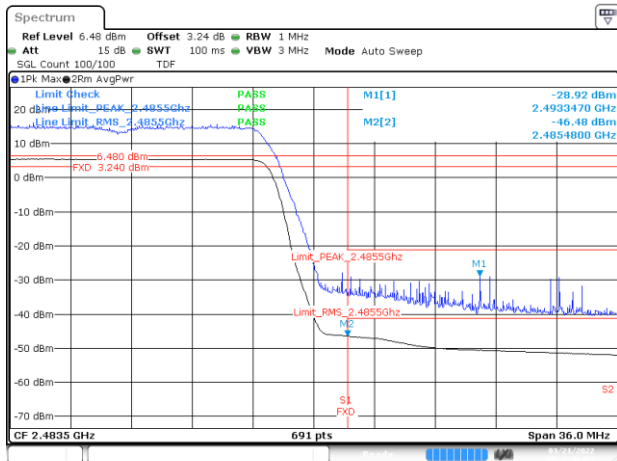

BE-R-HIGH, MIMO-A, 802.11ax20-HE0, Ch13

BE-R-HIGH-2MHz, MIMO-A, 802.11ax20-HE0, Ch13

BE-R-LOW, MIMO-A, 802.11ax40-HE0, Ch3

BE-NR, MIMO-A, 802.11ax40-HE0, Ch3

BE-R-HIGH, MIMO-A, 802.11ax40-HE0, Ch9

BE-R-HIGH-2MHz, MIMO-A, 802.11ax40-HE0, Ch9

BE-R-HIGH, MIMO-A, 802.11ax40-HE0, Ch10

BE-R-HIGH-2MHz, MIMO-A, 802.11ax40-HE0, Ch10

BE-R-HIGH, MIMO-A, 802.11ax40-HE0, Ch11

BE-R-HIGH-2MHz, MIMO-A, 802.11ax40-HE0, Ch11

BE-R-HIGH, MIMO-B, 802.11n20-HT8, Ch13

BE-R-HIGH-2MHz, MIMO-B, 802.11n20-HT8, Ch13

BE-R-LOW, MIMO-B, 802.11n40-HT8, Ch3

BE-NR, MIMO-B, 802.11n40-HT8, Ch3

BE-R-HIGH, MIMO-B, 802.11n40-HT8, Ch9

BE-R-HIGH-2MHz, MIMO-B, 802.11n40-HT8, Ch9

BE-R-HIGH, MIMO-B, 802.11n40-HT8, Ch10