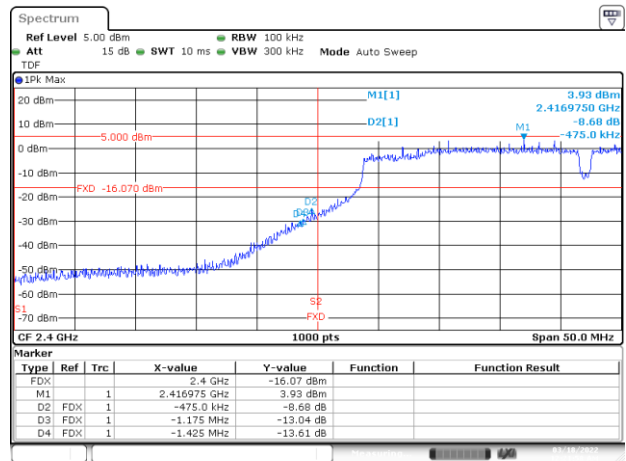

BE-R-HIGH, SISO-B, 802.11ax40-HE0, Ch11

BE-R-HIGH-2MHz, SISO-B, 802.11ax40-HE0, Ch11

BE-R-LOW, MIMO-A, 802.11n20-HT8, Ch1

BE-NR, MIMO-A, 802.11n20-HT8, Ch1

BE-R-HIGH, MIMO-A, 802.11n20-HT8, Ch11

BE-R-HIGH-2MHz, MIMO-A, 802.11n20-HT8, Ch11

BE-R-HIGH, MIMO-A, 802.11n20-HT8, Ch12

BE-R-HIGH-2MHz, MIMO-A, 802.11n20-HT8, Ch12

BE-R-HIGH, MIMO-A, 802.11n20-HT8, Ch13

BE-R-HIGH-2MHz, MIMO-A, 802.11n20-HT8, Ch13

BE-R-LOW, MIMO-A, 802.11n40-HT8, Ch3

BE-NR, MIMO-A, 802.11n40-HT8, Ch3