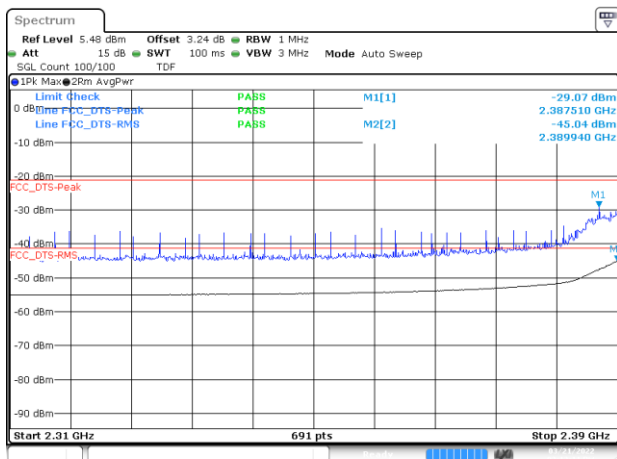

BE-R-HIGH, MIMO-A, 802.11n20-HT8, Ch12

BE-R-HIGH-2MHz, MIMO-A, 802.11n20-HT8, Ch12

BE-R-HIGH, MIMO-A, 802.11n20-HT8, Ch13

BE-R-HIGH-2MHz, MIMO-A, 802.11n20-HT8, Ch13

BE-R-LOW, MIMO-A, 802.11n40-HT8, Ch3

BE-NR, MIMO-A, 802.11n40-HT8, Ch3

BE-R-HIGH, MIMO-A, 802.11n40-HT8, Ch9

BE-R-HIGH-2MHz, MIMO-A, 802.11n40-HT8, Ch9

BE-R-HIGH, MIMO-A, 802.11n40-HT8, Ch10

BE-R-HIGH-2MHz, MIMO-A, 802.11n40-HT8, Ch10

BE-R-HIGH, MIMO-A, 802.11n40-HT8, Ch11

BE-R-HIGH-2MHz, MIMO-A, 802.11n40-HT8, Ch11

BE-R-LOW, MIMO-A, 802.11ax20-HE0, Ch1

BE-NR, MIMO-A, 802.11ax20-HE0, Ch1

BE-R-HIGH, MIMO-A, 802.11ax20-HE0, Ch11

BE-R-HIGH-2MHz, MIMO-A, 802.11ax20-HE0, Ch11

BE-R-HIGH, MIMO-A, 802.11ax20-HE0, Ch12

BE-R-HIGH-2MHz, MIMO-A, 802.11ax20-HE0, Ch12