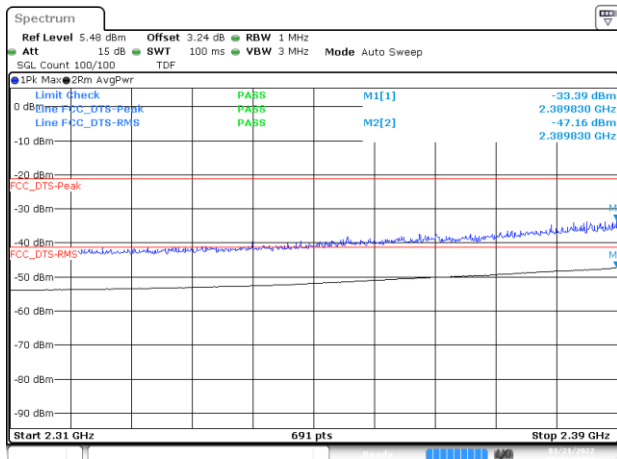

BE-R-LOW, MIMO-A, 802.11ax20-HE0, Ch1

BE-NR, MIMO-A, 802.11ax20-HE0, Ch1

BE-R-HIGH, MIMO-A, 802.11ax20-HE0, Ch11

BE-R-HIGH-2MHz, MIMO-A, 802.11ax20-HE0, Ch11

BE-R-HIGH, MIMO-A, 802.11ax20-HE0, Ch12

BE-R-HIGH-2MHz, MIMO-A, 802.11ax20-HE0, Ch12

BE-R-HIGH, MIMO-A, 802.11ax20-HE0, Ch13

BE-R-HIGH-2MHz, MIMO-A, 802.11ax20-HE0, Ch13

BE-R-LOW, MIMO-A, 802.11ax40-HE0, Ch3

BE-NR, MIMO-A, 802.11ax40-HE0, Ch3

BE-R-HIGH, MIMO-A, 802.11ax40-HE0, Ch9

BE-R-HIGH-2MHz, MIMO-A, 802.11ax40-HE0, Ch9

BE-R-HIGH, MIMO-A, 802.11ax40-HE0, Ch10

BE-R-HIGH-2MHz, MIMO-A, 802.11ax40-HE0, Ch10

BE-R-HIGH, MIMO-A, 802.11ax40-HE0, Ch11

BE-R-HIGH-2MHz, MIMO-A, 802.11ax40-HE0, Ch11

BE-R-HIGH, MIMO-B, 802.11n20-HT8, Ch13

BE-R-HIGH-2MHz, MIMO-B, 802.11n20-HT8, Ch13

BE-R-LOW, MIMO-B, 802.11n40-HT8, Ch3

BE-NR, MIMO-B, 802.11n40-HT8, Ch3

BE-R-HIGH, MIMO-B, 802.11n40-HT8, Ch9

BE-R-HIGH-2MHz, MIMO-B, 802.11n40-HT8, Ch9

BE-R-HIGH, MIMO-B, 802.11n40-HT8, Ch10