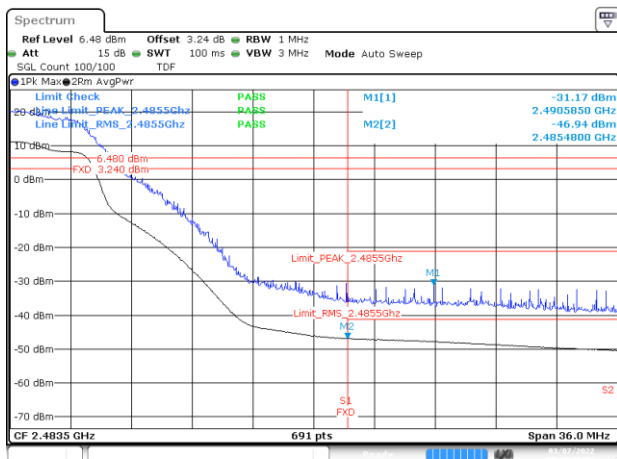

BE-R-HIGH, SISO-B, 802.11b-1Mbps, Ch13

BE-R-HIGH-2MHz, SISO-B, 802.11b-1Mbps, Ch13

BE-R-LOW, SISO-B, 802.11g-6Mbps, Ch1

BE-NR, SISO-B, 802.11g-6Mbps, Ch1

BE-R-HIGH, SISO-B, 802.11g-6Mbps, Ch11

BE-R-HIGH-2MHz, SISO-B, 802.11g-6Mbps, Ch11

BE-R-HIGH, SISO-B, 802.11g-6Mbps, Ch12

BE-R-HIGH-2MHz, SISO-B, 802.11g-6Mbps, Ch12

BE-R-HIGH, SISO-B, 802.11g-6Mbps, Ch13

BE-R-HIGH-2MHz, SISO-B, 802.11g-6Mbps, Ch13

BE-R-LOW, SISO-B, 802.11n20-HT0, Ch1

BE-NR, SISO-B, 802.11n20-HT0, Ch1

BE-R-HIGH, SISO-B, 802.11n20-HT0, Ch11

BE-R-HIGH-2MHz, SISO-B, 802.11n20-HT0, Ch11

BE-R-HIGH, SISO-B, 802.11n20-HT0, Ch12

BE-R-HIGH-2MHz, SISO-B, 802.11n20-HT0, Ch12

BE-R-HIGH, SISO-B, 802.11n20-HT0, Ch13