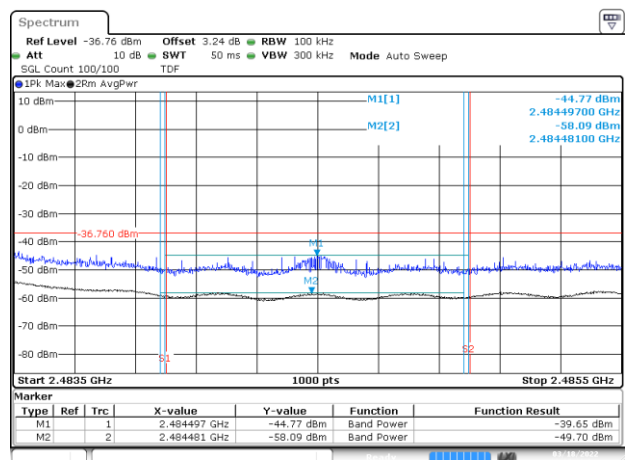

BE-R-HIGH, MIMO-A, 802.11n20-HT8, Ch12

BE-R-HIGH-2MHz, MIMO-A, 802.11n20-HT8, Ch12

BE-R-HIGH, MIMO-A, 802.11n20-HT8, Ch13

BE-R-HIGH-2MHz, MIMO-A, 802.11n20-HT8, Ch13

BE-R-LOW, MIMO-A, 802.11n40-HT8, Ch3

BE-NR, MIMO-A, 802.11n40-HT8, Ch3

BE-R-HIGH, MIMO-A, 802.11n40-HT8, Ch9

BE-R-HIGH-2MHz, MIMO-A, 802.11n40-HT8, Ch9

BE-R-HIGH, MIMO-A, 802.11n40-HT8, Ch10

BE-R-HIGH-2MHz, MIMO-A, 802.11n40-HT8, Ch10

BE-R-HIGH, MIMO-A, 802.11n40-HT8, Ch11

BE-R-HIGH-2MHz, MIMO-A, 802.11n40-HT8, Ch11

BE-R-LOW, MIMO-A, 802.11ax20-HE0, Ch1

BE-NR, MIMO-A, 802.11ax20-HE0, Ch1

BE-R-HIGH, MIMO-A, 802.11ax20-HE0, Ch11

BE-R-HIGH-2MHz, MIMO-A, 802.11ax20-HE0, Ch11

BE-R-HIGH, MIMO-A, 802.11ax20-HE0, Ch12

BE-R-HIGH-2MHz, MIMO-A, 802.11ax20-HE0, Ch12