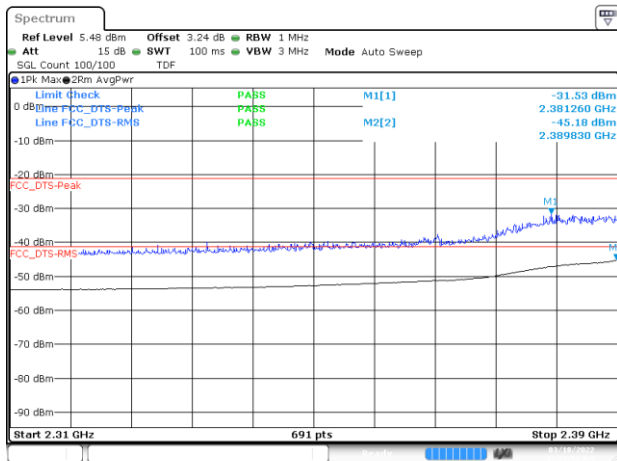

BE-R-HIGH, SISO-B, 802.11ax40-HE0, Ch11

BE-R-HIGH-2MHz, SISO-B, 802.11ax40-HE0, Ch11

BE-R-LOW, MIMO-A, 802.11n20-HT8, Ch1

BE-NR, MIMO-A, 802.11n20-HT8, Ch1

BE-R-HIGH, MIMO-A, 802.11n20-HT8, Ch11

BE-R-HIGH-2MHz, MIMO-A, 802.11n20-HT8, Ch11

BE-R-HIGH, MIMO-A, 802.11n20-HT8, Ch12

BE-R-HIGH-2MHz, MIMO-A, 802.11n20-HT8, Ch12

BE-R-HIGH, MIMO-A, 802.11n20-HT8, Ch13

BE-R-HIGH-2MHz, MIMO-A, 802.11n20-HT8, Ch13

BE-R-LOW, MIMO-A, 802.11n40-HT8, Ch3

BE-NR, MIMO-A, 802.11n40-HT8, Ch3

BE-R-HIGH, MIMO-A, 802.11n40-HT8, Ch9

BE-R-HIGH-2MHz, MIMO-A, 802.11n40-HT8, Ch9

BE-R-HIGH, MIMO-A, 802.11n40-HT8, Ch10

BE-R-HIGH-2MHz, MIMO-A, 802.11n40-HT8, Ch10

BE-R-HIGH, MIMO-A, 802.11n40-HT8, Ch11

BE-R-HIGH-2MHz, MIMO-A, 802.11n40-HT8, Ch11

BE-R-LOW, MIMO-A, 802.11ax20-HE0, Ch1

BE-NR, MIMO-A, 802.11ax20-HE0, Ch1

BE-R-HIGH, MIMO-A, 802.11ax20-HE0, Ch11

BE-R-HIGH-2MHz, MIMO-A, 802.11ax20-HE0, Ch11

BE-R-HIGH, MIMO-A, 802.11ax20-HE0, Ch12

BE-R-HIGH-2MHz, MIMO-A, 802.11ax20-HE0, Ch12