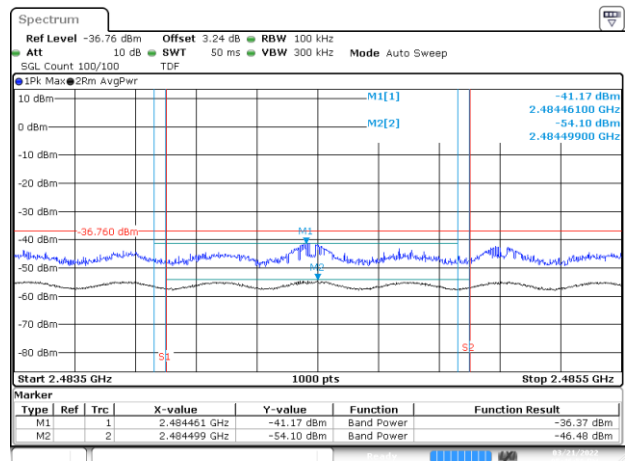

BE-R-HIGH, MIMO-A, 802.11ax40-HE0, Ch10

BE-R-HIGH-2MHz, MIMO-A, 802.11ax40-HE0, Ch10

BE-R-HIGH, MIMO-A, 802.11ax40-HE0, Ch11

BE-R-HIGH-2MHz, MIMO-A, 802.11ax40-HE0, Ch11

BE-R-HIGH, MIMO-B, 802.11n20-HT8, Ch13

BE-R-HIGH-2MHz, MIMO-B, 802.11n20-HT8, Ch13

BE-R-LOW, MIMO-B, 802.11n40-HT8, Ch3

BE-NR, MIMO-B, 802.11n40-HT8, Ch3

BE-R-HIGH, MIMO-B, 802.11n40-HT8, Ch9

BE-R-HIGH-2MHz, MIMO-B, 802.11n40-HT8, Ch9

BE-R-HIGH, MIMO-B, 802.11n40-HT8, Ch10

BE-R-HIGH-2MHz, MIMO-B, 802.11n40-HT8, Ch10

BE-R-HIGH, MIMO-B, 802.11n40-HT8, Ch11

BE-R-HIGH-2MHz, MIMO-B, 802.11n40-HT8, Ch11

BE-R-LOW, MIMO-B, 802.11ax20-HE0, Ch1

BE-NR, MIMO-B, 802.11ax20-HE0, Ch1