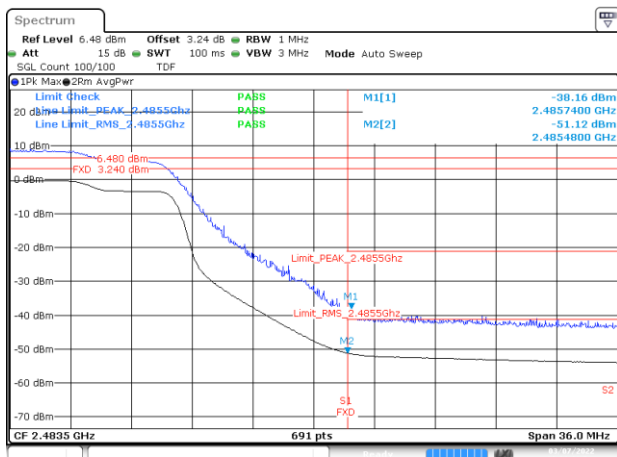

BE-R-HIGH, SISO-B, 802.11n20-HT0, Ch11

BE-R-HIGH-2MHz, SISO-B, 802.11n20-HT0, Ch11

BE-R-HIGH, SISO-B, 802.11n20-HT0, Ch12

BE-R-HIGH-2MHz, SISO-B, 802.11n20-HT0, Ch12

BE-R-HIGH, SISO-B, 802.11n20-HT0, Ch13

BE-R-HIGH-2MHz, SISO-B, 802.11n20-HT0, Ch13

BE-R-LOW, SISO-B, 802.11n40-HT0, Ch3

BE-NR, SISO-B, 802.11n40-HT0, Ch3

BE-R-HIGH, SISO-B, 802.11n40-HT0, Ch9

BE-R-HIGH-2MHz, SISO-B, 802.11n40-HT0, Ch9

BE-R-HIGH, SISO-B, 802.11n40-HT0, Ch10

BE-R-HIGH-2MHz, SISO-B, 802.11n40-HT0, Ch10

BE-R-HIGH, SISO-B, 802.11n40-HT0, Ch11

BE-R-HIGH-2MHz, SISO-B, 802.11n40-HT0, Ch11

BE-R-LOW, SISO-B, 802.11ax20-HE0, Ch1

BE-NR, SISO-B, 802.11ax20-HE0, Ch1

BE-R-HIGH, SISO-B, 802.11ax20-HE0, Ch11