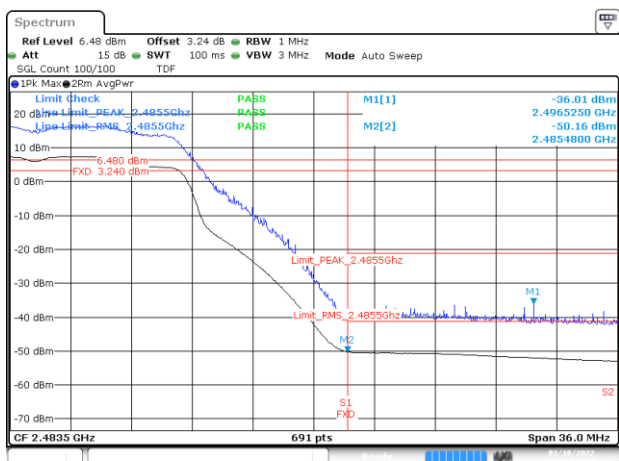

BE-R-LOW, SISO-B, 802.11ax40-HE0, Ch3

BE-NR, SISO-B, 802.11ax40-HE0, Ch3

BE-R-HIGH, SISO-B, 802.11ax40-HE0, Ch9

BE-R-HIGH-2MHz, SISO-B, 802.11ax40-HE0, Ch9

BE-R-HIGH, SISO-B, 802.11ax40-HE0, Ch10

BE-R-HIGH-2MHz, SISO-B, 802.11ax40-HE0, Ch10

BE-R-HIGH, SISO-B, 802.11ax40-HE0, Ch11

BE-R-HIGH-2MHz, SISO-B, 802.11ax40-HE0, Ch11

BE-R-LOW, MIMO-A, 802.11n20-HT8, Ch1

BE-NR, MIMO-A, 802.11n20-HT8, Ch1

BE-R-HIGH, MIMO-A, 802.11n20-HT8, Ch11

BE-R-HIGH-2MHz, MIMO-A, 802.11n20-HT8, Ch11

BE-R-HIGH, MIMO-A, 802.11n20-HT8, Ch12

BE-R-HIGH-2MHz, MIMO-A, 802.11n20-HT8, Ch12

BE-R-HIGH, MIMO-A, 802.11n20-HT8, Ch13

BE-R-HIGH-2MHz, MIMO-A, 802.11n20-HT8, Ch13

BE-R-LOW, MIMO-A, 802.11n40-HT8, Ch3

BE-NR, MIMO-A, 802.11n40-HT8, Ch3