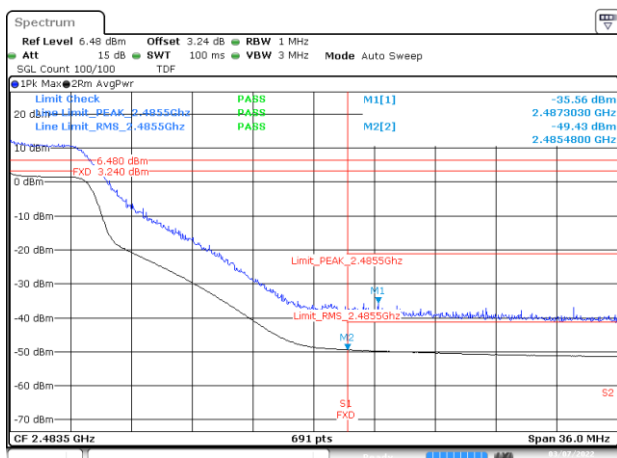

BE-R-HIGH, SISO-B, 802.11g-6Mbps, Ch12

BE-R-HIGH-2MHz, SISO-B, 802.11g-6Mbps, Ch12

BE-R-HIGH, SISO-B, 802.11g-6Mbps, Ch13

BE-R-HIGH-2MHz, SISO-B, 802.11g-6Mbps, Ch13

BE-R-LOW, SISO-B, 802.11n20-HT0, Ch1

BE-NR, SISO-B, 802.11n20-HT0, Ch1

BE-R-HIGH, SISO-B, 802.11n20-HT0, Ch11

BE-R-HIGH-2MHz, SISO-B, 802.11n20-HT0, Ch11

BE-R-HIGH, SISO-B, 802.11n20-HT0, Ch12

BE-R-HIGH-2MHz, SISO-B, 802.11n20-HT0, Ch12

BE-R-HIGH, SISO-B, 802.11n20-HT0, Ch13

BE-R-HIGH-2MHz, SISO-B, 802.11n20-HT0, Ch13

BE-R-LOW, SISO-B, 802.11n40-HT0, Ch3

BE-NR, SISO-B, 802.11n40-HT0, Ch3

BE-R-HIGH, SISO-B, 802.11n40-HT0, Ch9

BE-R-HIGH-2MHz, SISO-B, 802.11n40-HT0, Ch9

BE-R-HIGH, SISO-B, 802.11n40-HT0, Ch10