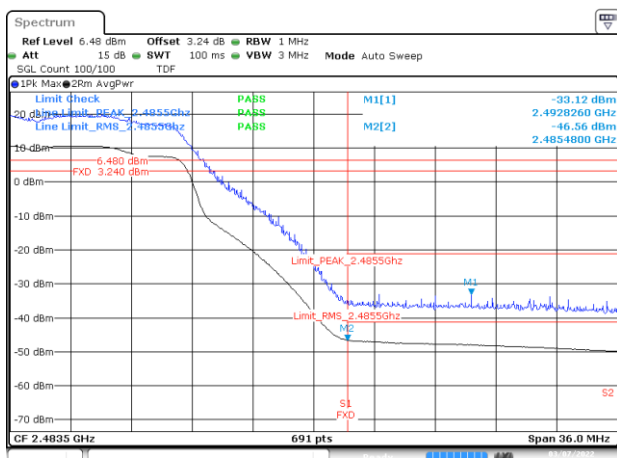

BE-R-HIGH, SISO-B, 802.11b-1Mbps, Ch13

BE-R-HIGH-2MHz, SISO-B, 802.11b-1Mbps, Ch13

BE-R-LOW, SISO-B, 802.11g-6Mbps, Ch1

BE-NR, SISO-B, 802.11g-6Mbps, Ch1

BE-R-HIGH, SISO-B, 802.11g-6Mbps, Ch11

BE-R-HIGH-2MHz, SISO-B, 802.11g-6Mbps, Ch11

BE-R-HIGH, SISO-B, 802.11g-6Mbps, Ch12

BE-R-HIGH-2MHz, SISO-B, 802.11g-6Mbps, Ch12

BE-R-HIGH, SISO-B, 802.11g-6Mbps, Ch13

BE-R-HIGH-2MHz, SISO-B, 802.11g-6Mbps, Ch13

BE-R-LOW, SISO-B, 802.11n20-HT0, Ch1

BE-NR, SISO-B, 802.11n20-HT0, Ch1

BE-R-HIGH, SISO-B, 802.11n20-HT0, Ch11

BE-R-HIGH-2MHz, SISO-B, 802.11n20-HT0, Ch11

BE-R-HIGH, SISO-B, 802.11n20-HT0, Ch12

BE-R-HIGH-2MHz, SISO-B, 802.11n20-HT0, Ch12

BE-R-HIGH, SISO-B, 802.11n20-HT0, Ch13