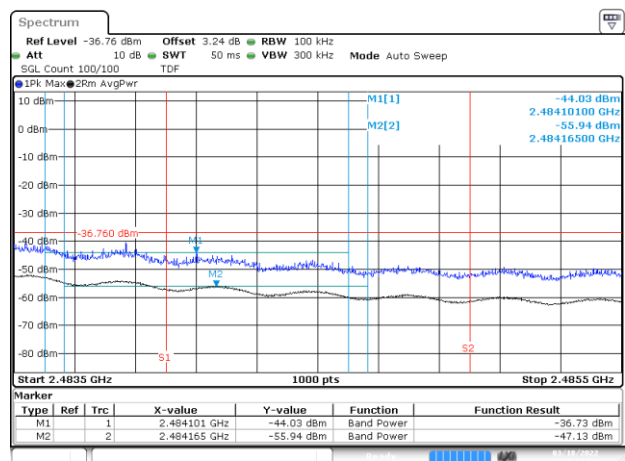

BE-R-LOW, SISO-B, 802.11ax40-HE0, Ch3

BE-NR, SISO-B, 802.11ax40-HE0, Ch3

BE-R-HIGH, SISO-B, 802.11ax40-HE0, Ch9

BE-R-HIGH-2MHz, SISO-B, 802.11ax40-HE0, Ch9

BE-R-HIGH, SISO-B, 802.11ax40-HE0, Ch10

BE-R-HIGH-2MHz, SISO-B, 802.11ax40-HE0, Ch10

BE-R-HIGH, SISO-B, 802.11ax40-HE0, Ch11

BE-R-HIGH-2MHz, SISO-B, 802.11ax40-HE0, Ch11

BE-R-LOW, MIMO-A, 802.11n20-HT8, Ch1

BE-NR, MIMO-A, 802.11n20-HT8, Ch1

BE-R-HIGH, MIMO-A, 802.11n20-HT8, Ch11

BE-R-HIGH-2MHz, MIMO-A, 802.11n20-HT8, Ch11

BE-R-HIGH, MIMO-A, 802.11n20-HT8, Ch12

BE-R-HIGH-2MHz, MIMO-A, 802.11n20-HT8, Ch12

BE-R-HIGH, MIMO-A, 802.11n20-HT8, Ch13

BE-R-HIGH-2MHz, MIMO-A, 802.11n20-HT8, Ch13

BE-R-LOW, MIMO-A, 802.11n40-HT8, Ch3

BE-NR, MIMO-A, 802.11n40-HT8, Ch3