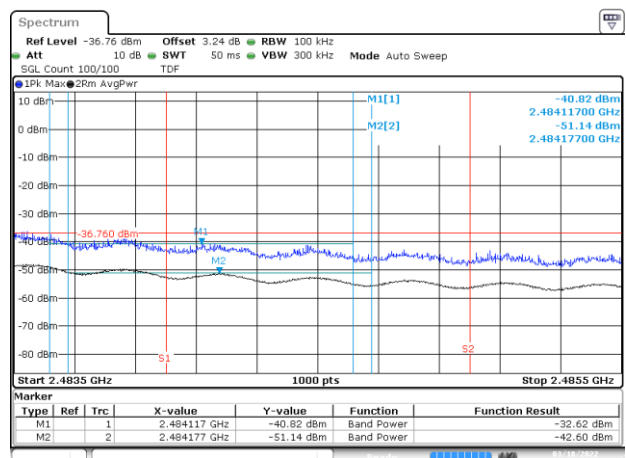

BE-R-HIGH, SISO-B, 802.11b-1Mbps, Ch13

BE-R-HIGH-2MHz, SISO-B, 802.11b-1Mbps, Ch13

BE-R-LOW, SISO-B, 802.11g-6Mbps, Ch1

BE-NR, SISO-B, 802.11g-6Mbps, Ch1

BE-R-HIGH, SISO-B, 802.11g-6Mbps, Ch11

BE-R-HIGH-2MHz, SISO-B, 802.11g-6Mbps, Ch11

BE-R-HIGH, SISO-B, 802.11g-6Mbps, Ch12

BE-R-HIGH-2MHz, SISO-B, 802.11g-6Mbps, Ch12

BE-R-HIGH, SISO-B, 802.11g-6Mbps, Ch13

BE-R-HIGH-2MHz, SISO-B, 802.11g-6Mbps, Ch13

BE-R-LOW, SISO-B, 802.11n20-HT0, Ch1

BE-NR, SISO-B, 802.11n20-HT0, Ch1

BE-R-HIGH, SISO-B, 802.11n20-HT0, Ch11

BE-R-HIGH-2MHz, SISO-B, 802.11n20-HT0, Ch11

BE-R-HIGH, SISO-B, 802.11n20-HT0, Ch12

BE-R-HIGH-2MHz, SISO-B, 802.11n20-HT0, Ch12

BE-R-HIGH, SISO-B, 802.11n20-HT0, Ch13