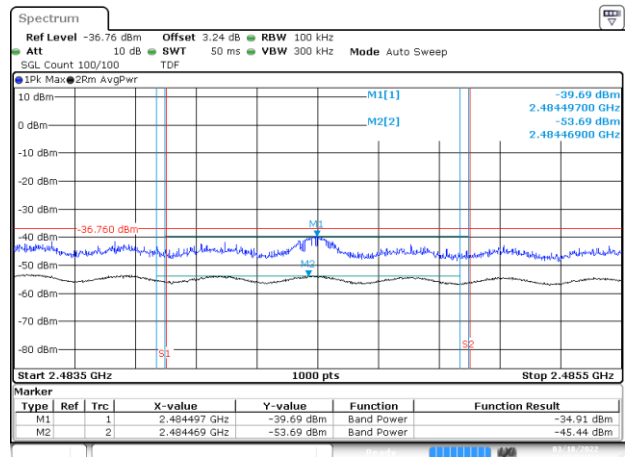

BE-R-LOW, SISO-B, 802.11ax40-HE0, Ch3

BE-NR, SISO-B, 802.11ax40-HE0, Ch3

BE-R-HIGH, SISO-B, 802.11ax40-HE0, Ch9

BE-R-HIGH-2MHz, SISO-B, 802.11ax40-HE0, Ch9

BE-R-HIGH, SISO-B, 802.11ax40-HE0, Ch10

BE-R-HIGH-2MHz, SISO-B, 802.11ax40-HE0, Ch10

BE-R-HIGH, SISO-B, 802.11ax40-HE0, Ch11

BE-R-HIGH-2MHz, SISO-B, 802.11ax40-HE0, Ch11

BE-R-LOW, MIMO-A, 802.11n20-HT8, Ch1

BE-NR, MIMO-A, 802.11n20-HT8, Ch1

BE-R-HIGH, MIMO-A, 802.11n20-HT8, Ch11

BE-R-HIGH-2MHz, MIMO-A, 802.11n20-HT8, Ch11

BE-R-HIGH, MIMO-A, 802.11n20-HT8, Ch12

BE-R-HIGH-2MHz, MIMO-A, 802.11n20-HT8, Ch12

BE-R-HIGH, MIMO-A, 802.11n20-HT8, Ch13

BE-R-HIGH-2MHz, MIMO-A, 802.11n20-HT8, Ch13

BE-R-LOW, MIMO-A, 802.11n40-HT8, Ch3

BE-NR, MIMO-A, 802.11n40-HT8, Ch3