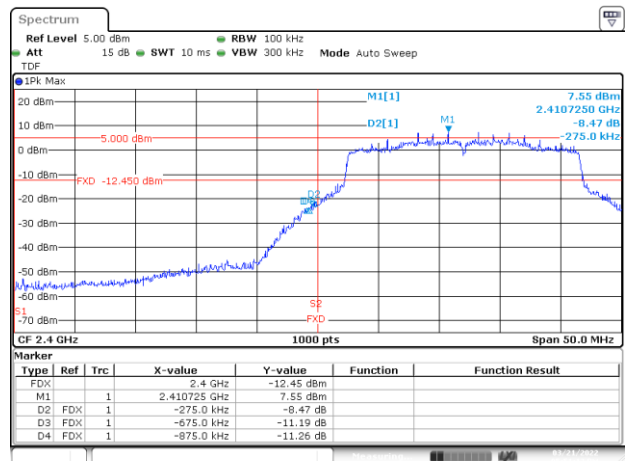

BE-R-HIGH-2MHz, MIMO-B, 802.11n20-HT8, Ch13

BE-R-LOW, MIMO-B, 802.11n40-HT8, Ch3

BE-NR, MIMO-B, 802.11n40-HT8, Ch3

BE-R-HIGH, MIMO-B, 802.11n40-HT8, Ch9

BE-R-HIGH-2MHz, MIMO-B, 802.11n40-HT8, Ch9

BE-R-HIGH, MIMO-B, 802.11n40-HT8, Ch10

BE-R-HIGH-2MHz, MIMO-B, 802.11n40-HT8, Ch10

BE-R-HIGH, MIMO-B, 802.11n40-HT8, Ch11

BE-R-HIGH-2MHz, MIMO-B, 802.11n40-HT8, Ch11

BE-R-LOW, MIMO-B, 802.11ax20-HE0, Ch1

BE-NR, MIMO-B, 802.11ax20-HE0, Ch1