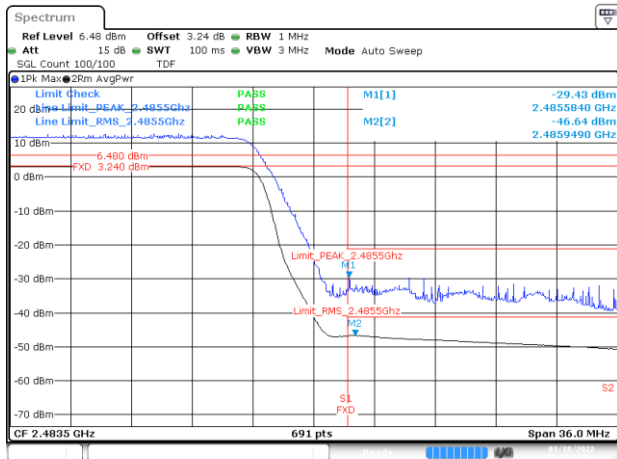

BE-R-HIGH, SISO-B, 802.11n20-HT0, Ch11

BE-R-HIGH-2MHz, SISO-B, 802.11n20-HT0, Ch11

BE-R-HIGH, SISO-B, 802.11n20-HT0, Ch12

BE-R-HIGH-2MHz, SISO-B, 802.11n20-HT0, Ch12

BE-R-HIGH, SISO-B, 802.11n20-HT0, Ch13

BE-R-HIGH-2MHz, SISO-B, 802.11n20-HT0, Ch13

BE-R-LOW, SISO-B, 802.11n40-HT0, Ch3

BE-NR, SISO-B, 802.11n40-HT0, Ch3

BE-R-HIGH, SISO-B, 802.11n40-HT0, Ch9

BE-R-HIGH-2MHz, SISO-B, 802.11n40-HT0, Ch9

BE-R-HIGH, SISO-B, 802.11n40-HT0, Ch10

BE-R-HIGH-2MHz, SISO-B, 802.11n40-HT0, Ch10

BE-R-HIGH, SISO-B, 802.11n40-HT0, Ch11

BE-R-HIGH-2MHz, SISO-B, 802.11n40-HT0, Ch11

BE-R-LOW, SISO-B, 802.11ax20-HE0, Ch1

BE-NR, SISO-B, 802.11ax20-HE0, Ch1

BE-R-HIGH, SISO-B, 802.11ax20-HE0, Ch11

BE-R-HIGH-2MHz, SISO-B, 802.11ax20-HE0, Ch11

BE-R-HIGH, SISO-B, 802.11ax20-HE0, Ch12

BE-R-HIGH-2MHz, SISO-B, 802.11ax20-HE0, Ch12

BE-R-HIGH, SISO-B, 802.11ax20-HE0, Ch13

BE-R-HIGH-2MHz, SISO-B, 802.11ax20-HE0, Ch13