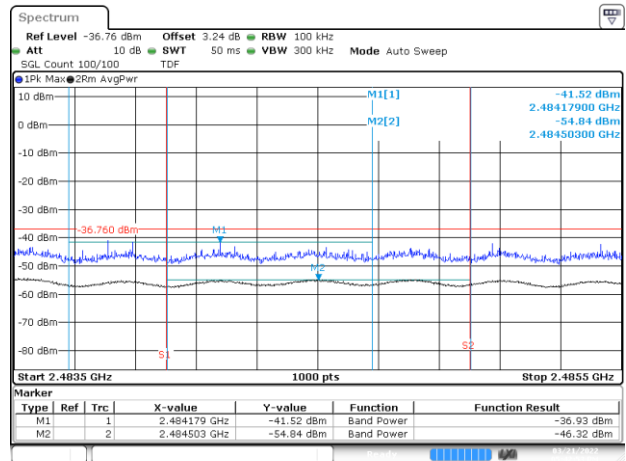

BE-R-HIGH, MIMO-A, 802.11ax20-HE0, Ch13

BE-R-HIGH-2MHz, MIMO-A, 802.11ax20-HE0, Ch13

BE-R-LOW, MIMO-A, 802.11ax40-HE0, Ch3

BE-NR, MIMO-A, 802.11ax40-HE0, Ch3

BE-R-HIGH, MIMO-A, 802.11ax40-HE0, Ch9

BE-R-HIGH-2MHz, MIMO-A, 802.11ax40-HE0, Ch9

BE-R-HIGH, MIMO-A, 802.11ax40-HE0, Ch10

BE-R-HIGH-2MHz, MIMO-A, 802.11ax40-HE0, Ch10

BE-R-HIGH, MIMO-A, 802.11ax40-HE0, Ch11

BE-R-HIGH-2MHz, MIMO-A, 802.11ax40-HE0, Ch11

BE-R-HIGH, MIMO-B, 802.11n20-HT8, Ch13

BE-R-HIGH-2MHz, MIMO-B, 802.11n20-HT8, Ch13

BE-R-LOW, MIMO-B, 802.11n40-HT8, Ch3

BE-NR, MIMO-B, 802.11n40-HT8, Ch3

BE-R-HIGH, MIMO-B, 802.11n40-HT8, Ch9

BE-R-HIGH-2MHz, MIMO-B, 802.11n40-HT8, Ch9

BE-R-HIGH, MIMO-B, 802.11n40-HT8, Ch10