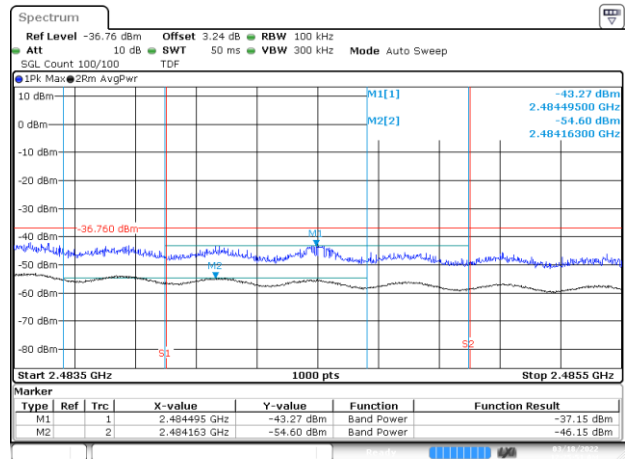

BE-R-HIGH, SISO-B, 802.11ax40-HE0, Ch11

BE-R-HIGH-2MHz, SISO-B, 802.11ax40-HE0, Ch11

BE-R-LOW, MIMO-A, 802.11n20-HT8, Ch1

BE-NR, MIMO-A, 802.11n20-HT8, Ch1

BE-R-HIGH, MIMO-A, 802.11n20-HT8, Ch11

BE-R-HIGH-2MHz, MIMO-A, 802.11n20-HT8, Ch11

BE-R-HIGH, MIMO-A, 802.11n20-HT8, Ch12

BE-R-HIGH-2MHz, MIMO-A, 802.11n20-HT8, Ch12

BE-R-HIGH, MIMO-A, 802.11n20-HT8, Ch13

BE-R-HIGH-2MHz, MIMO-A, 802.11n20-HT8, Ch13

BE-R-LOW, MIMO-A, 802.11n40-HT8, Ch3

BE-NR, MIMO-A, 802.11n40-HT8, Ch3

BE-R-HIGH, MIMO-A, 802.11n40-HT8, Ch9

BE-R-HIGH-2MHz, MIMO-A, 802.11n40-HT8, Ch9

BE-R-HIGH, MIMO-A, 802.11n40-HT8, Ch10

BE-R-HIGH-2MHz, MIMO-A, 802.11n40-HT8, Ch10

BE-R-HIGH, MIMO-A, 802.11n40-HT8, Ch11

BE-R-HIGH-2MHz, MIMO-A, 802.11n40-HT8, Ch11

BE-R-LOW, MIMO-A, 802.11ax20-HE0, Ch1

BE-NR, MIMO-A, 802.11ax20-HE0, Ch1

BE-R-HIGH, MIMO-A, 802.11ax20-HE0, Ch11

BE-R-HIGH-2MHz, MIMO-A, 802.11ax20-HE0, Ch11

BE-R-HIGH, MIMO-A, 802.11ax20-HE0, Ch12

BE-R-HIGH-2MHz, MIMO-A, 802.11ax20-HE0, Ch12