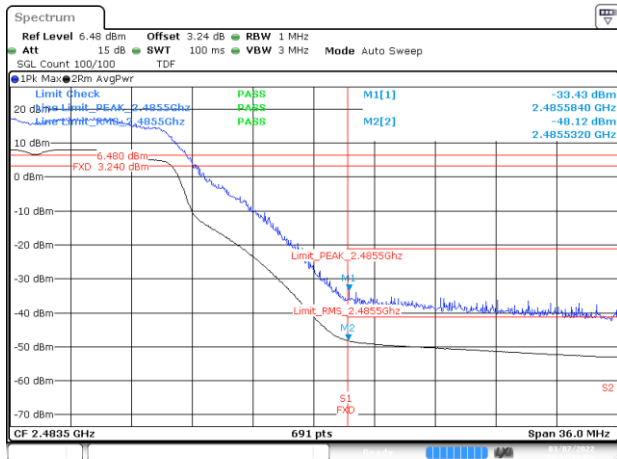

BE-R-HIGH, SISO-B, 802.11b-1Mbps, Ch13

BE-R-HIGH-2MHz, SISO-B, 802.11b-1Mbps, Ch13

BE-R-LOW, SISO-B, 802.11g-6Mbps, Ch1

BE-NR, SISO-B, 802.11g-6Mbps, Ch1

BE-R-HIGH, SISO-B, 802.11g-6Mbps, Ch11

BE-R-HIGH-2MHz, SISO-B, 802.11g-6Mbps, Ch11

BE-R-HIGH, SISO-B, 802.11g-6Mbps, Ch12

BE-R-HIGH-2MHz, SISO-B, 802.11g-6Mbps, Ch12

BE-R-HIGH, SISO-B, 802.11g-6Mbps, Ch13

BE-R-HIGH-2MHz, SISO-B, 802.11g-6Mbps, Ch13

BE-R-LOW, SISO-B, 802.11n20-HT0, Ch1

BE-NR, SISO-B, 802.11n20-HT0, Ch1

BE-R-HIGH, SISO-B, 802.11n20-HT0, Ch11

BE-R-HIGH-2MHz, SISO-B, 802.11n20-HT0, Ch11

BE-R-HIGH, SISO-B, 802.11n20-HT0, Ch12

BE-R-HIGH-2MHz, SISO-B, 802.11n20-HT0, Ch12

BE-R-HIGH, SISO-B, 802.11n20-HT0, Ch13