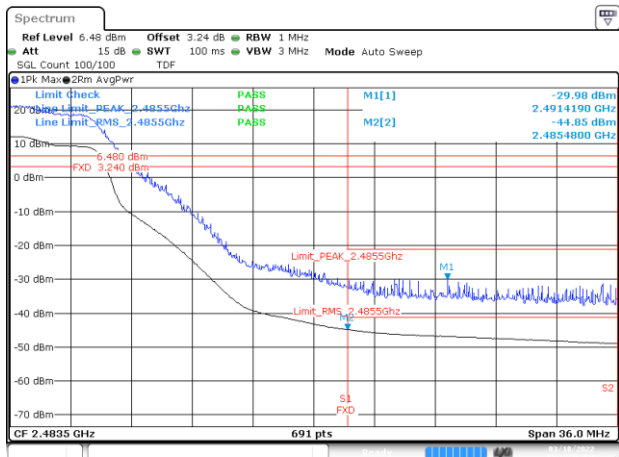

BE-R-LOW, SISO-B, 802.11ax40-HE0, Ch3

BE-NR, SISO-B, 802.11ax40-HE0, Ch3

BE-R-HIGH, SISO-B, 802.11ax40-HE0, Ch9

BE-R-HIGH-2MHz, SISO-B, 802.11ax40-HE0, Ch9

BE-R-HIGH, SISO-B, 802.11ax40-HE0, Ch10

BE-R-HIGH-2MHz, SISO-B, 802.11ax40-HE0, Ch10

BE-R-HIGH, SISO-B, 802.11ax40-HE0, Ch11

BE-R-HIGH-2MHz, SISO-B, 802.11ax40-HE0, Ch11

BE-R-LOW, MIMO-A, 802.11n20-HT8, Ch1

BE-NR, MIMO-A, 802.11n20-HT8, Ch1

BE-R-HIGH, MIMO-A, 802.11n20-HT8, Ch11

BE-R-HIGH-2MHz, MIMO-A, 802.11n20-HT8, Ch11

BE-R-HIGH, MIMO-A, 802.11n20-HT8, Ch12

BE-R-HIGH-2MHz, MIMO-A, 802.11n20-HT8, Ch12

BE-R-HIGH, MIMO-A, 802.11n20-HT8, Ch13

BE-R-HIGH-2MHz, MIMO-A, 802.11n20-HT8, Ch13

BE-R-LOW, MIMO-A, 802.11n40-HT8, Ch3

BE-NR, MIMO-A, 802.11n40-HT8, Ch3