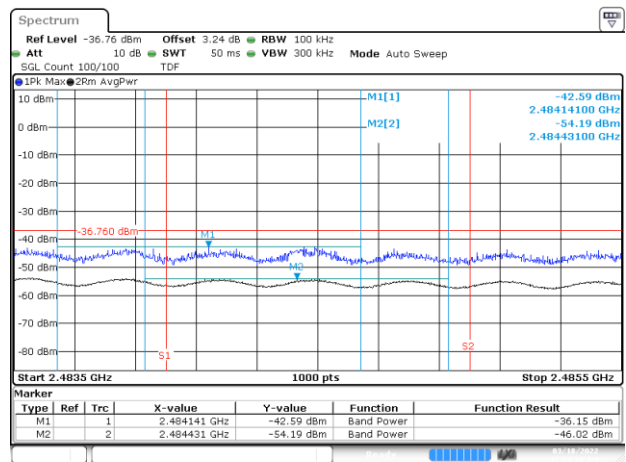

BE-NR, MIMO-A, 802.11n40-HT8, Ch3

BE-R-HIGH-2MHz, MIMO-A, 802.11n40-HT8, Ch9