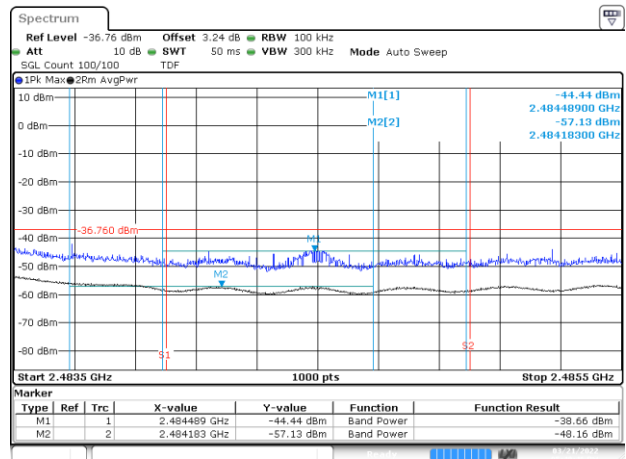

BE-R-HIGH, MIMO-A, 802.11ax40-HE0, Ch10

BE-R-HIGH-2MHz, MIMO-A, 802.11ax40-HE0, Ch10

BE-R-HIGH, MIMO-A, 802.11ax40-HE0, Ch11

BE-R-HIGH-2MHz, MIMO-A, 802.11ax40-HE0, Ch11

BE-R-HIGH, MIMO-B, 802.11n20-HT8, Ch13

BE-R-HIGH-2MHz, MIMO-B, 802.11n20-HT8, Ch13

BE-R-LOW, MIMO-B, 802.11n40-HT8, Ch3

BE-NR, MIMO-B, 802.11n40-HT8, Ch3

BE-R-HIGH, MIMO-B, 802.11n40-HT8, Ch9

BE-R-HIGH-2MHz, MIMO-B, 802.11n40-HT8, Ch9

BE-R-HIGH, MIMO-B, 802.11n40-HT8, Ch10

BE-R-HIGH-2MHz, MIMO-B, 802.11n40-HT8, Ch10

BE-R-HIGH, MIMO-B, 802.11n40-HT8, Ch11

BE-R-HIGH-2MHz, MIMO-B, 802.11n40-HT8, Ch11

BE-R-LOW, MIMO-B, 802.11ax20-HE0, Ch1

BE-NR, MIMO-B, 802.11ax20-HE0, Ch1