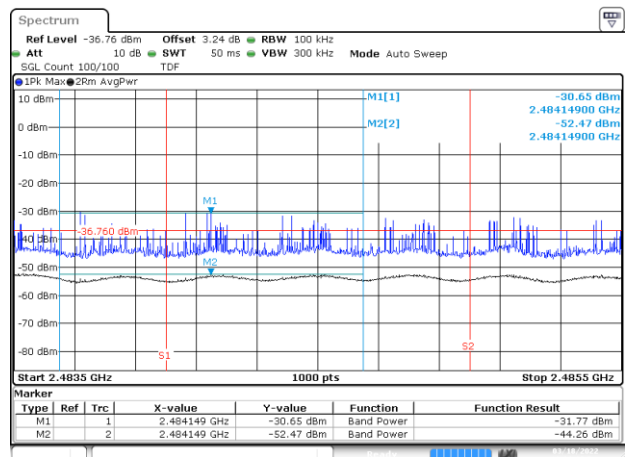

BE-R-HIGH, SISO-B, 802.11g-6Mbps, Ch12

BE-R-HIGH-2MHz, SISO-B, 802.11g-6Mbps, Ch12

BE-R-HIGH, SISO-B, 802.11g-6Mbps, Ch13

BE-R-HIGH-2MHz, SISO-B, 802.11g-6Mbps, Ch13

BE-R-LOW, SISO-B, 802.11n20-HT0, Ch1

BE-NR, SISO-B, 802.11n20-HT0, Ch1

BE-R-HIGH, SISO-B, 802.11n20-HT0, Ch11

BE-R-HIGH-2MHz, SISO-B, 802.11n20-HT0, Ch11

BE-R-HIGH, SISO-B, 802.11n20-HT0, Ch12

BE-R-HIGH-2MHz, SISO-B, 802.11n20-HT0, Ch12

BE-R-HIGH, SISO-B, 802.11n20-HT0, Ch13

BE-R-HIGH-2MHz, SISO-B, 802.11n20-HT0, Ch13

BE-R-LOW, SISO-B, 802.11n40-HT0, Ch3

BE-NR, SISO-B, 802.11n40-HT0, Ch3

BE-R-HIGH, SISO-B, 802.11n40-HT0, Ch9

BE-R-HIGH-2MHz, SISO-B, 802.11n40-HT0, Ch9

BE-R-HIGH, SISO-B, 802.11n40-HT0, Ch10