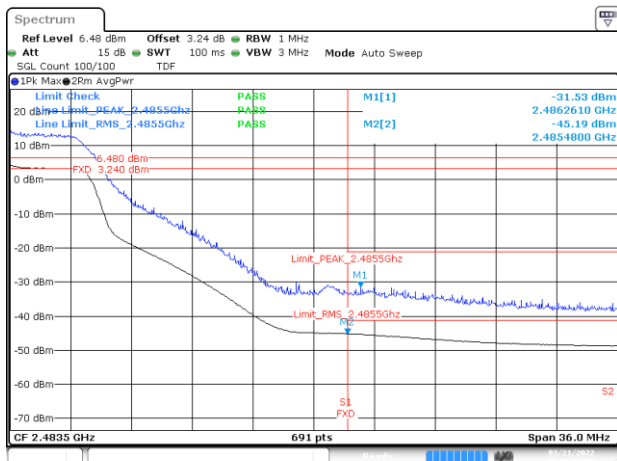

BE-R-HIGH, MIMO-A, 802.11ax20-HE0, Ch13

BE-R-HIGH-2MHz, MIMO-A, 802.11ax20-HE0, Ch13

BE-R-LOW, MIMO-A, 802.11ax40-HE0, Ch3

BE-NR, MIMO-A, 802.11ax40-HE0, Ch3

BE-R-HIGH, MIMO-A, 802.11ax40-HE0, Ch9

BE-R-HIGH-2MHz, MIMO-A, 802.11ax40-HE0, Ch9

BE-R-HIGH, MIMO-A, 802.11ax40-HE0, Ch10

BE-R-HIGH-2MHz, MIMO-A, 802.11ax40-HE0, Ch10

BE-R-HIGH, MIMO-A, 802.11ax40-HE0, Ch11

BE-R-HIGH-2MHz, MIMO-A, 802.11ax40-HE0, Ch11

BE-R-HIGH, MIMO-B, 802.11n20-HT8, Ch13

BE-R-HIGH-2MHz, MIMO-B, 802.11n20-HT8, Ch13

BE-R-LOW, MIMO-B, 802.11n40-HT8, Ch3

BE-NR, MIMO-B, 802.11n40-HT8, Ch3

BE-R-HIGH, MIMO-B, 802.11n40-HT8, Ch9

BE-R-HIGH-2MHz, MIMO-B, 802.11n40-HT8, Ch9

BE-R-HIGH, MIMO-B, 802.11n40-HT8, Ch10