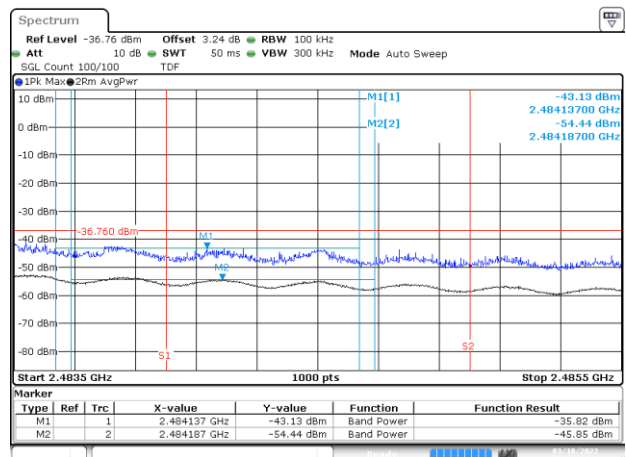

BE-R-HIGH, SISO-B, 802.11n20-HT0, Ch11

BE-R-HIGH-2MHz, SISO-B, 802.11n20-HT0, Ch11

BE-R-HIGH, SISO-B, 802.11n20-HT0, Ch12

BE-R-HIGH-2MHz, SISO-B, 802.11n20-HT0, Ch12

BE-R-HIGH, SISO-B, 802.11n20-HT0, Ch13

BE-R-HIGH-2MHz, SISO-B, 802.11n20-HT0, Ch13

BE-R-LOW, SISO-B, 802.11n40-HT0, Ch3

BE-NR, SISO-B, 802.11n40-HT0, Ch3

BE-R-HIGH, SISO-B, 802.11n40-HT0, Ch9

BE-R-HIGH-2MHz, SISO-B, 802.11n40-HT0, Ch9

BE-R-HIGH, SISO-B, 802.11n40-HT0, Ch10

BE-R-HIGH-2MHz, SISO-B, 802.11n40-HT0, Ch10

BE-R-HIGH, SISO-B, 802.11n40-HT0, Ch11

BE-R-HIGH-2MHz, SISO-B, 802.11n40-HT0, Ch11

BE-R-LOW, SISO-B, 802.11ax20-HE0, Ch1

BE-NR, SISO-B, 802.11ax20-HE0, Ch1

BE-R-HIGH, SISO-B, 802.11ax20-HE0, Ch11

BE-R-HIGH-2MHz, SISO-B, 802.11ax20-HE0, Ch11

BE-R-HIGH, SISO-B, 802.11ax20-HE0, Ch12

BE-R-HIGH-2MHz, SISO-B, 802.11ax20-HE0, Ch12

BE-R-HIGH, SISO-B, 802.11ax20-HE0, Ch13

BE-R-HIGH-2MHz, SISO-B, 802.11ax20-HE0, Ch13