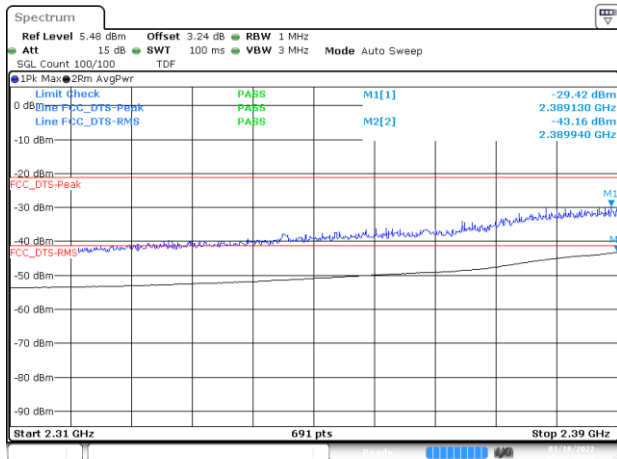

BE-R-HIGH, SISO-B, 802.11g-6Mbps, Ch12

BE-R-HIGH-2MHz, SISO-B, 802.11g-6Mbps, Ch12

BE-R-HIGH, SISO-B, 802.11g-6Mbps, Ch13

BE-R-HIGH-2MHz, SISO-B, 802.11g-6Mbps, Ch13

BE-R-LOW, SISO-B, 802.11n20-HT0, Ch1

BE-NR, SISO-B, 802.11n20-HT0, Ch1

BE-R-HIGH, SISO-B, 802.11n20-HT0, Ch11

BE-R-HIGH-2MHz, SISO-B, 802.11n20-HT0, Ch11

BE-R-HIGH, SISO-B, 802.11n20-HT0, Ch12

BE-R-HIGH-2MHz, SISO-B, 802.11n20-HT0, Ch12

BE-R-HIGH, SISO-B, 802.11n20-HT0, Ch13

BE-R-HIGH-2MHz, SISO-B, 802.11n20-HT0, Ch13

BE-R-LOW, SISO-B, 802.11n40-HT0, Ch3

BE-NR, SISO-B, 802.11n40-HT0, Ch3

BE-R-HIGH, SISO-B, 802.11n40-HT0, Ch9

BE-R-HIGH-2MHz, SISO-B, 802.11n40-HT0, Ch9

BE-R-HIGH, SISO-B, 802.11n40-HT0, Ch10

BE-R-HIGH-2MHz, SISO-B, 802.11n40-HT0, Ch10

BE-R-HIGH, SISO-B, 802.11n40-HT0, Ch11

BE-R-HIGH-2MHz, SISO-B, 802.11n40-HT0, Ch11

BE-R-LOW, SISO-B, 802.11ax20-HE0, Ch1

BE-NR, SISO-B, 802.11ax20-HE0, Ch1

BE-R-HIGH, SISO-B, 802.11ax20-HE0, Ch11