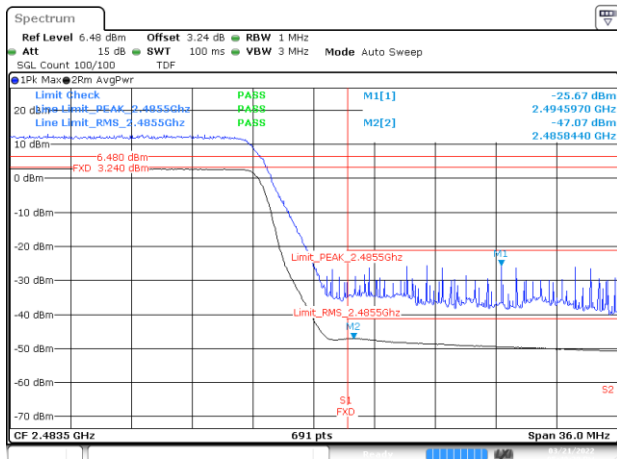

BE-R-HIGH, MIMO-A, 802.11ax40-HE0, Ch10

BE-R-HIGH-2MHz, MIMO-A, 802.11ax40-HE0, Ch10

BE-R-HIGH, MIMO-A, 802.11ax40-HE0, Ch11

BE-R-HIGH-2MHz, MIMO-A, 802.11ax40-HE0, Ch11

BE-R-HIGH, MIMO-B, 802.11n20-HT8, Ch13

BE-R-HIGH-2MHz, MIMO-B, 802.11n20-HT8, Ch13

BE-R-LOW, MIMO-B, 802.11n40-HT8, Ch3

BE-NR, MIMO-B, 802.11n40-HT8, Ch3

BE-R-HIGH, MIMO-B, 802.11n40-HT8, Ch9

BE-R-HIGH-2MHz, MIMO-B, 802.11n40-HT8, Ch9

BE-R-HIGH, MIMO-B, 802.11n40-HT8, Ch10

BE-R-HIGH-2MHz, MIMO-B, 802.11n40-HT8, Ch10

BE-R-HIGH, MIMO-B, 802.11n40-HT8, Ch11

BE-R-HIGH-2MHz, MIMO-B, 802.11n40-HT8, Ch11

BE-R-LOW, MIMO-B, 802.11ax20-HE0, Ch1

BE-NR, MIMO-B, 802.11ax20-HE0, Ch1