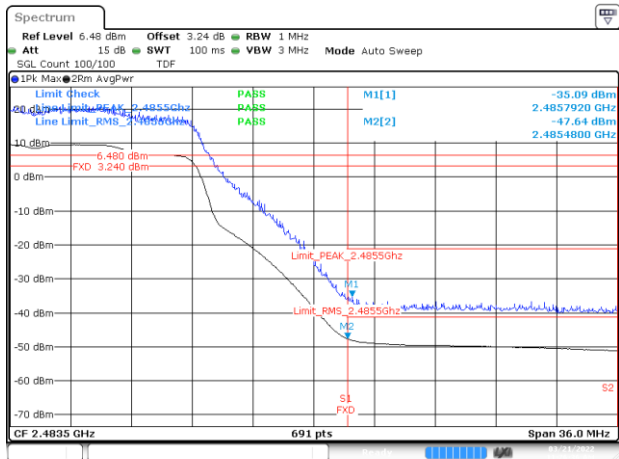

BE-R-HIGH-2MHz, SISO-B, 802.11n20-HT0, Ch13

BE-R-LOW, SISO-B, 802.11n40-HT0, Ch3

BE-NR, SISO-B, 802.11n40-HT0, Ch3

BE-R-HIGH, SISO-B, 802.11n40-HT0, Ch9

BE-R-HIGH-2MHz, SISO-B, 802.11n40-HT0, Ch9

BE-R-HIGH, SISO-B, 802.11n40-HT0, Ch10

BE-R-HIGH-2MHz, SISO-B, 802.11n40-HT0, Ch10

BE-R-HIGH, SISO-B, 802.11n40-HT0, Ch11

BE-R-HIGH-2MHz, SISO-B, 802.11n40-HT0, Ch11

BE-R-LOW, SISO-B, 802.11ax20-HE0, Ch1

BE-NR, SISO-B, 802.11ax20-HE0, Ch1

BE-R-HIGH, SISO-B, 802.11ax20-HE0, Ch11

BE-R-HIGH-2MHz, SISO-B, 802.11ax20-HE0, Ch11

BE-R-HIGH, SISO-B, 802.11ax20-HE0, Ch12

BE-R-HIGH-2MHz, SISO-B, 802.11ax20-HE0, Ch12

BE-R-HIGH, SISO-B, 802.11ax20-HE0, Ch13

BE-R-HIGH-2MHz, SISO-B, 802.11ax20-HE0, Ch13

BE-R-LOW, SISO-B, 802.11ax40-HE0, Ch3

BE-NR, SISO-B, 802.11ax40-HE0, Ch3

BE-R-HIGH, SISO-B, 802.11ax40-HE0, Ch9

BE-R-HIGH-2MHz, SISO-B, 802.11ax40-HE0, Ch9

BE-R-HIGH, SISO-B, 802.11ax40-HE0, Ch10

BE-R-HIGH-2MHz, SISO-B, 802.11ax40-HE0, Ch10