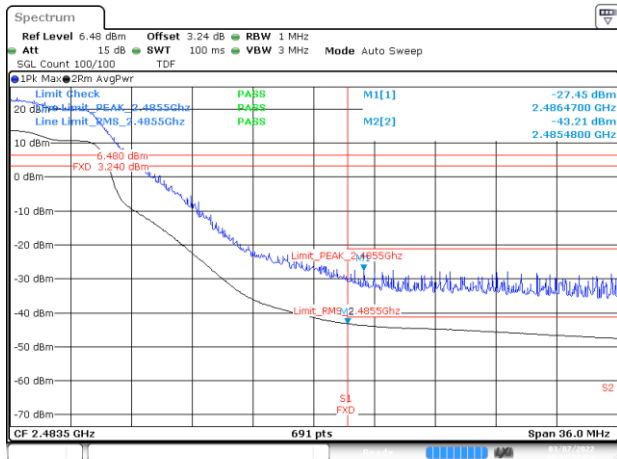

BE-R-HIGH, SISO-B, 802.11b-1Mbps, Ch13

BE-R-HIGH-2MHz, SISO-B, 802.11b-1Mbps, Ch13

BE-R-LOW, SISO-B, 802.11g-6Mbps, Ch1

BE-NR, SISO-B, 802.11g-6Mbps, Ch1

BE-R-HIGH, SISO-B, 802.11g-6Mbps, Ch11

BE-R-HIGH-2MHz, SISO-B, 802.11g-6Mbps, Ch11

BE-R-HIGH, SISO-B, 802.11g-6Mbps, Ch12

BE-R-HIGH-2MHz, SISO-B, 802.11g-6Mbps, Ch12

BE-R-HIGH, SISO-B, 802.11g-6Mbps, Ch13

BE-R-HIGH-2MHz, SISO-B, 802.11g-6Mbps, Ch13

BE-R-LOW, SISO-B, 802.11n20-HT0, Ch1

BE-NR, SISO-B, 802.11n20-HT0, Ch1

BE-R-HIGH, SISO-B, 802.11n20-HT0, Ch11

BE-R-HIGH-2MHz, SISO-B, 802.11n20-HT0, Ch11

BE-R-HIGH, SISO-B, 802.11n20-HT0, Ch12

BE-R-HIGH-2MHz, SISO-B, 802.11n20-HT0, Ch12

BE-R-HIGH, SISO-B, 802.11n20-HT0, Ch13