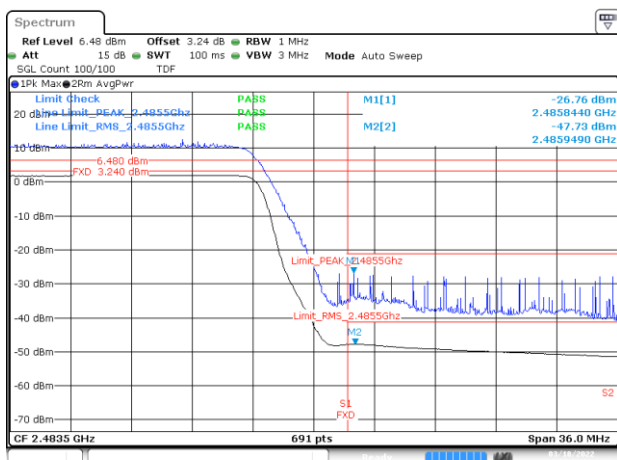

BE-R-HIGH, MIMO-A, 802.11n20-HT8, Ch12

BE-R-HIGH-2MHz, MIMO-A, 802.11n20-HT8, Ch12

BE-R-HIGH, MIMO-A, 802.11n20-HT8, Ch13

BE-R-HIGH-2MHz, MIMO-A, 802.11n20-HT8, Ch13

BE-R-LOW, MIMO-A, 802.11n40-HT8, Ch3

BE-NR, MIMO-A, 802.11n40-HT8, Ch3

BE-R-HIGH, MIMO-A, 802.11n40-HT8, Ch9

BE-R-HIGH-2MHz, MIMO-A, 802.11n40-HT8, Ch9

BE-R-HIGH, MIMO-A, 802.11n40-HT8, Ch10

BE-R-HIGH-2MHz, MIMO-A, 802.11n40-HT8, Ch10

BE-R-HIGH, MIMO-A, 802.11n40-HT8, Ch11

BE-R-HIGH-2MHz, MIMO-A, 802.11n40-HT8, Ch11

BE-R-LOW, MIMO-A, 802.11ax20-HE0, Ch1

BE-NR, MIMO-A, 802.11ax20-HE0, Ch1

BE-R-HIGH, MIMO-A, 802.11ax20-HE0, Ch11

BE-R-HIGH-2MHz, MIMO-A, 802.11ax20-HE0, Ch11

BE-R-HIGH, MIMO-A, 802.11ax20-HE0, Ch12

BE-R-HIGH-2MHz, MIMO-A, 802.11ax20-HE0, Ch12