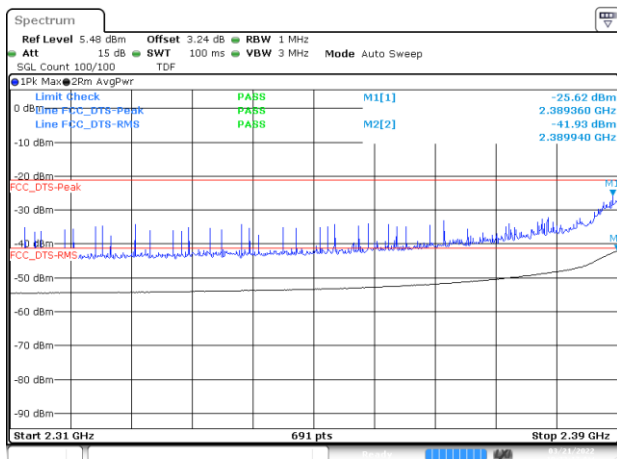

BE-R-HIGH, SISO-B, 802.11b-1Mbps, Ch13

BE-R-HIGH-2MHz, SISO-B, 802.11b-1Mbps, Ch13

BE-R-LOW, SISO-B, 802.11g-6Mbps, Ch1

BE-NR, SISO-B, 802.11g-6Mbps, Ch1

BE-R-HIGH, SISO-B, 802.11g-6Mbps, Ch11

BE-R-HIGH-2MHz, SISO-B, 802.11g-6Mbps, Ch11

BE-R-HIGH, SISO-B, 802.11g-6Mbps, Ch12

BE-R-HIGH-2MHz, SISO-B, 802.11g-6Mbps, Ch12

BE-R-HIGH, SISO-B, 802.11g-6Mbps, Ch13

BE-R-HIGH-2MHz, SISO-B, 802.11g-6Mbps, Ch13

BE-R-LOW, SISO-B, 802.11n20-HT0, Ch1

BE-NR, SISO-B, 802.11n20-HT0, Ch1

BE-R-HIGH, SISO-B, 802.11n20-HT0, Ch11

BE-R-HIGH-2MHz, SISO-B, 802.11n20-HT0, Ch11

BE-R-HIGH, SISO-B, 802.11n20-HT0, Ch12

BE-R-HIGH-2MHz, SISO-B, 802.11n20-HT0, Ch12

BE-R-HIGH, SISO-B, 802.11n20-HT0, Ch13