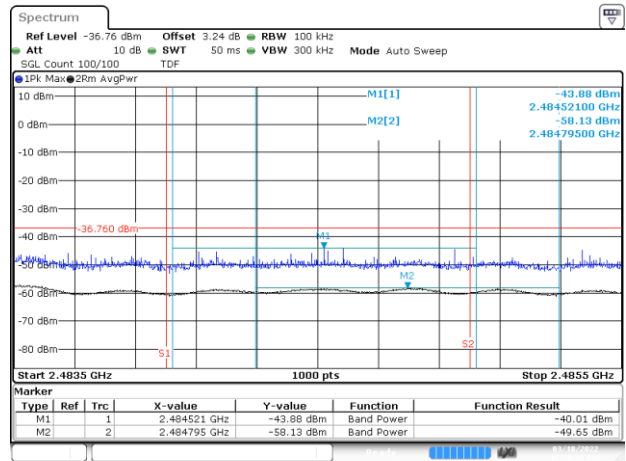

BE-R-HIGH, MIMO-A, 802.11n20-HT8, Ch12

BE-R-HIGH-2MHz, MIMO-A, 802.11n20-HT8, Ch12

BE-R-HIGH, MIMO-A, 802.11n20-HT8, Ch13

BE-R-HIGH-2MHz, MIMO-A, 802.11n20-HT8, Ch13

BE-R-LOW, MIMO-A, 802.11n40-HT8, Ch3

BE-NR, MIMO-A, 802.11n40-HT8, Ch3