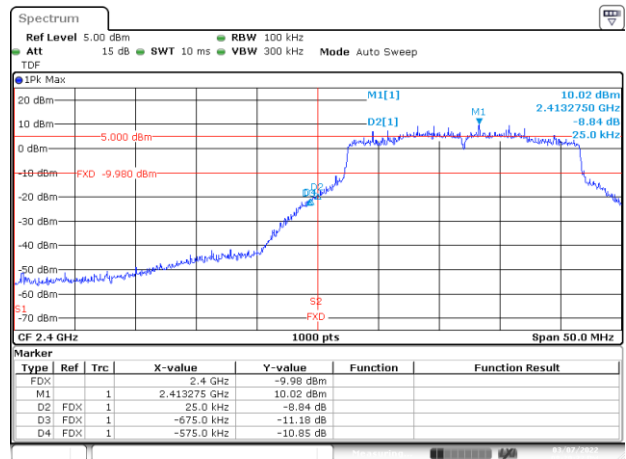

BE-R-HIGH-2MHz, SISO-B, 802.11n20-HT0, Ch13

BE-R-LOW, SISO-B, 802.11n40-HT0, Ch3

BE-NR, SISO-B, 802.11n40-HT0, Ch3

BE-R-HIGH, SISO-B, 802.11n40-HT0, Ch9

BE-R-HIGH-2MHz, SISO-B, 802.11n40-HT0, Ch9

BE-R-HIGH, SISO-B, 802.11n40-HT0, Ch10

BE-R-HIGH-2MHz, SISO-B, 802.11n40-HT0, Ch10

BE-R-HIGH, SISO-B, 802.11n40-HT0, Ch11

BE-R-HIGH-2MHz, SISO-B, 802.11n40-HT0, Ch11

BE-R-LOW, SISO-B, 802.11ax20-HE0, Ch1

BE-NR, SISO-B, 802.11ax20-HE0, Ch1

BE-R-HIGH, SISO-B, 802.11ax20-HE0, Ch11

BE-R-HIGH-2MHz, SISO-B, 802.11ax20-HE0, Ch11

BE-R-HIGH, SISO-B, 802.11ax20-HE0, Ch12

BE-R-HIGH-2MHz, SISO-B, 802.11ax20-HE0, Ch12

BE-R-HIGH, SISO-B, 802.11ax20-HE0, Ch13

BE-R-HIGH-2MHz, SISO-B, 802.11ax20-HE0, Ch13

BE-R-LOW, SISO-B, 802.11ax40-HE0, Ch3

BE-NR, SISO-B, 802.11ax40-HE0, Ch3

BE-R-HIGH, SISO-B, 802.11ax40-HE0, Ch9

BE-R-HIGH-2MHz, SISO-B, 802.11ax40-HE0, Ch9

BE-R-HIGH, SISO-B, 802.11ax40-HE0, Ch10

BE-R-HIGH-2MHz, SISO-B, 802.11ax40-HE0, Ch10