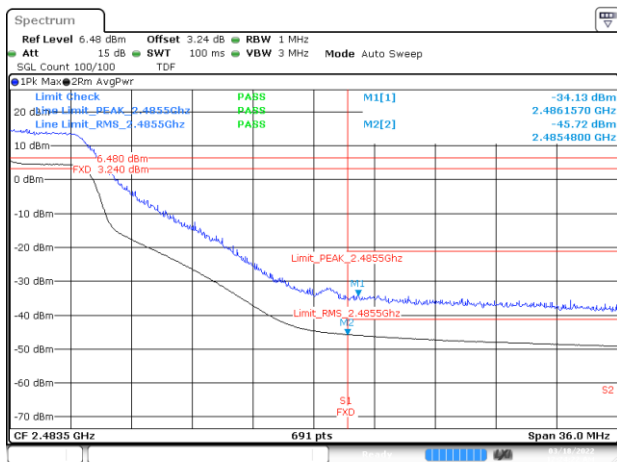

BE-R-HIGH, SISO-B, 802.11ax40-HE0, Ch11

BE-R-HIGH-2MHz, SISO-B, 802.11ax40-HE0, Ch11

BE-R-LOW, MIMO-A, 802.11n20-HT8, Ch1

BE-NR, MIMO-A, 802.11n20-HT8, Ch1

BE-R-HIGH, MIMO-A, 802.11n20-HT8, Ch11

BE-R-HIGH-2MHz, MIMO-A, 802.11n20-HT8, Ch11

BE-R-HIGH, MIMO-A, 802.11n20-HT8, Ch12

BE-R-HIGH-2MHz, MIMO-A, 802.11n20-HT8, Ch12

BE-R-HIGH, MIMO-A, 802.11n20-HT8, Ch13

BE-R-HIGH-2MHz, MIMO-A, 802.11n20-HT8, Ch13

BE-R-LOW, MIMO-A, 802.11n40-HT8, Ch3

BE-NR, MIMO-A, 802.11n40-HT8, Ch3