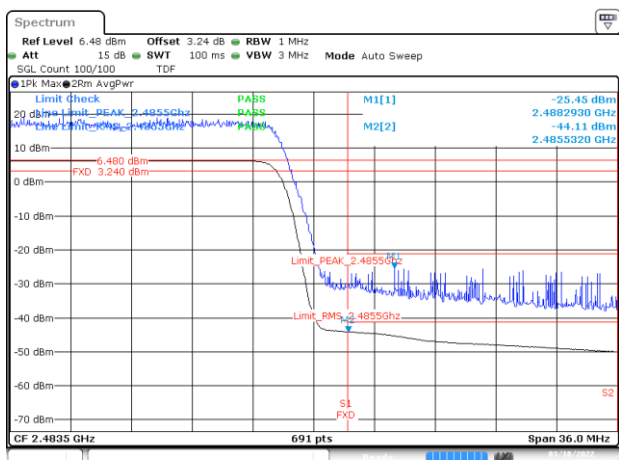

BE-R-HIGH-2MHz, SISO-B, 802.11n20-HT0, Ch13

BE-R-LOW, SISO-B, 802.11n40-HT0, Ch3

BE-NR, SISO-B, 802.11n40-HT0, Ch3

BE-R-HIGH, SISO-B, 802.11n40-HT0, Ch9

BE-R-HIGH-2MHz, SISO-B, 802.11n40-HT0, Ch9

BE-R-HIGH, SISO-B, 802.11n40-HT0, Ch10

BE-R-HIGH-2MHz, SISO-B, 802.11n40-HT0, Ch10

BE-R-HIGH, SISO-B, 802.11n40-HT0, Ch11

BE-R-HIGH-2MHz, SISO-B, 802.11n40-HT0, Ch11

BE-R-LOW, SISO-B, 802.11ax20-HE0, Ch1

BE-NR, SISO-B, 802.11ax20-HE0, Ch1

BE-R-HIGH, SISO-B, 802.11ax20-HE0, Ch11

BE-R-HIGH-2MHz, SISO-B, 802.11ax20-HE0, Ch11

BE-R-HIGH, SISO-B, 802.11ax20-HE0, Ch12

BE-R-HIGH-2MHz, SISO-B, 802.11ax20-HE0, Ch12

BE-R-HIGH, SISO-B, 802.11ax20-HE0, Ch13

BE-R-HIGH-2MHz, SISO-B, 802.11ax20-HE0, Ch13