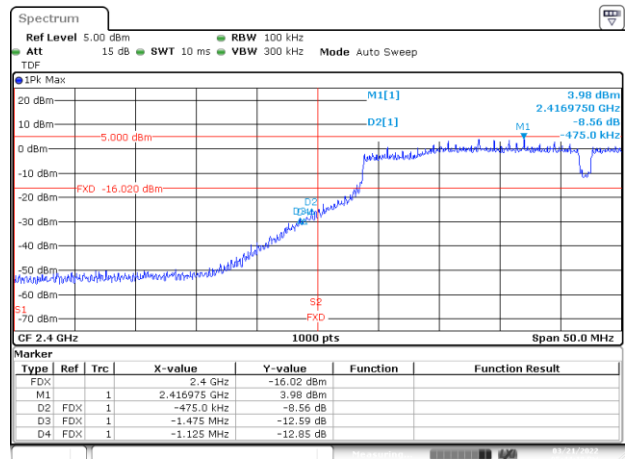

BE-R-HIGH, MIMO-A, 802.11ax20-HE0, Ch13

BE-R-HIGH-2MHz, MIMO-A, 802.11ax20-HE0, Ch13

BE-R-LOW, MIMO-A, 802.11ax40-HE0, Ch3

BE-NR, MIMO-A, 802.11ax40-HE0, Ch3

BE-R-HIGH, MIMO-A, 802.11ax40-HE0, Ch9

BE-R-HIGH-2MHz, MIMO-A, 802.11ax40-HE0, Ch9

BE-R-HIGH, MIMO-A, 802.11ax40-HE0, Ch10

BE-R-HIGH-2MHz, MIMO-A, 802.11ax40-HE0, Ch10

BE-R-HIGH, MIMO-A, 802.11ax40-HE0, Ch11

BE-R-HIGH-2MHz, MIMO-A, 802.11ax40-HE0, Ch11

BE-R-HIGH, MIMO-B, 802.11n20-HT8, Ch13

BE-R-HIGH-2MHz, MIMO-B, 802.11n20-HT8, Ch13

BE-R-LOW, MIMO-B, 802.11n40-HT8, Ch3

BE-NR, MIMO-B, 802.11n40-HT8, Ch3

BE-R-HIGH, MIMO-B, 802.11n40-HT8, Ch9

BE-R-HIGH-2MHz, MIMO-B, 802.11n40-HT8, Ch9

BE-R-HIGH, MIMO-B, 802.11n40-HT8, Ch10