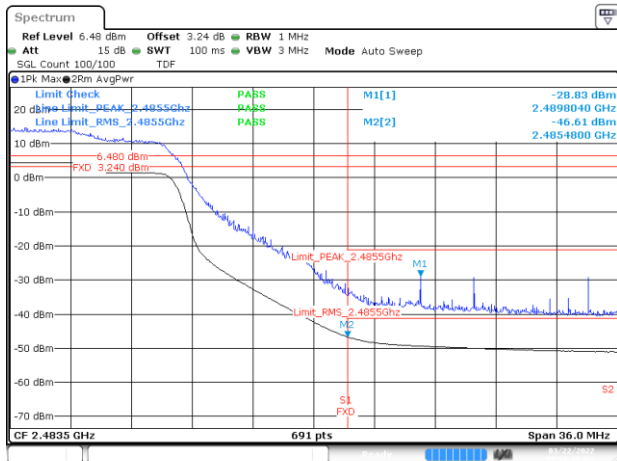

BE-R-HIGH, MIMO-A, 802.11ax40-HE0, Ch10

BE-R-HIGH-2MHz, MIMO-A, 802.11ax40-HE0, Ch10

BE-R-HIGH, MIMO-A, 802.11ax40-HE0, Ch11

BE-R-HIGH-2MHz, MIMO-A, 802.11ax40-HE0, Ch11

BE-R-HIGH, MIMO-B, 802.11n20-HT8, Ch13

BE-R-HIGH-2MHz, MIMO-B, 802.11n20-HT8, Ch13

BE-R-LOW, MIMO-B, 802.11n40-HT8, Ch3

BE-NR, MIMO-B, 802.11n40-HT8, Ch3

BE-R-HIGH, MIMO-B, 802.11n40-HT8, Ch9

BE-R-HIGH-2MHz, MIMO-B, 802.11n40-HT8, Ch9

BE-R-HIGH, MIMO-B, 802.11n40-HT8, Ch10

BE-R-HIGH-2MHz, MIMO-B, 802.11n40-HT8, Ch10

BE-R-HIGH, MIMO-B, 802.11n40-HT8, Ch11

BE-R-HIGH-2MHz, MIMO-B, 802.11n40-HT8, Ch11

BE-R-LOW, MIMO-B, 802.11ax20-HE0, Ch1

BE-NR, MIMO-B, 802.11ax20-HE0, Ch1