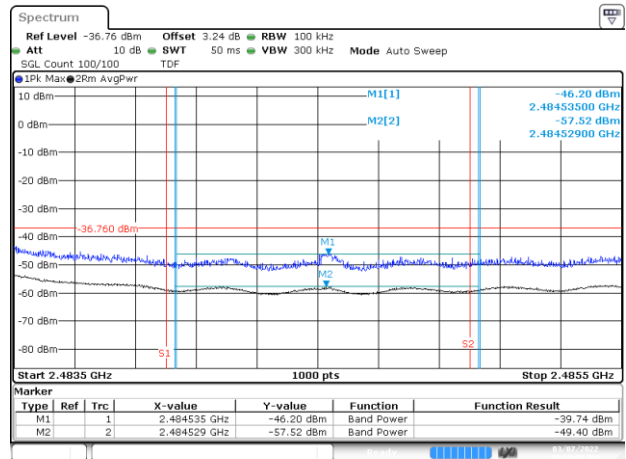

BE-R-HIGH-2MHz, SISO-B, 802.11n20-HT0, Ch13

BE-R-LOW, SISO-B, 802.11n40-HT0, Ch3

BE-NR, SISO-B, 802.11n40-HT0, Ch3

BE-R-HIGH, SISO-B, 802.11n40-HT0, Ch9

BE-R-HIGH-2MHz, SISO-B, 802.11n40-HT0, Ch9

BE-R-HIGH, SISO-B, 802.11n40-HT0, Ch10

BE-R-HIGH-2MHz, SISO-B, 802.11n40-HT0, Ch10

BE-R-HIGH, SISO-B, 802.11n40-HT0, Ch11

BE-R-HIGH-2MHz, SISO-B, 802.11n40-HT0, Ch11

BE-R-LOW, SISO-B, 802.11ax20-HE0, Ch1

BE-NR, SISO-B, 802.11ax20-HE0, Ch1

BE-R-HIGH, SISO-B, 802.11ax20-HE0, Ch11