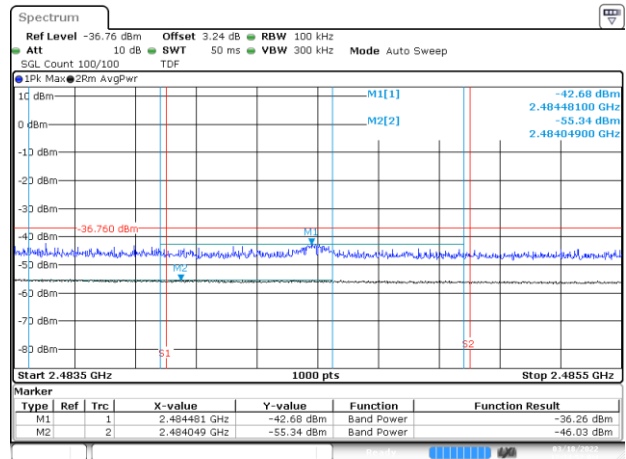

BE-R-HIGH, MIMO-A, 802.11n20-HT8, Ch12

BE-R-HIGH-2MHz, MIMO-A, 802.11n20-HT8, Ch12

BE-R-HIGH, MIMO-A, 802.11n20-HT8, Ch13

BE-R-HIGH-2MHz, MIMO-A, 802.11n20-HT8, Ch13

BE-R-LOW, MIMO-A, 802.11n40-HT8, Ch3

BE-NR, MIMO-A, 802.11n40-HT8, Ch3

BE-R-HIGH, MIMO-A, 802.11n40-HT8, Ch9

BE-R-HIGH-2MHz, MIMO-A, 802.11n40-HT8, Ch9

BE-R-HIGH, MIMO-A, 802.11n40-HT8, Ch10

BE-R-HIGH-2MHz, MIMO-A, 802.11n40-HT8, Ch10

BE-R-HIGH, MIMO-A, 802.11n40-HT8, Ch11

BE-R-HIGH-2MHz, MIMO-A, 802.11n40-HT8, Ch11

BE-R-LOW, MIMO-A, 802.11ax20-HE0, Ch1

BE-NR, MIMO-A, 802.11ax20-HE0, Ch1

BE-R-HIGH, MIMO-A, 802.11ax20-HE0, Ch11

BE-R-HIGH-2MHz, MIMO-A, 802.11ax20-HE0, Ch11

BE-R-HIGH, MIMO-A, 802.11ax20-HE0, Ch12

BE-R-HIGH-2MHz, MIMO-A, 802.11ax20-HE0, Ch12