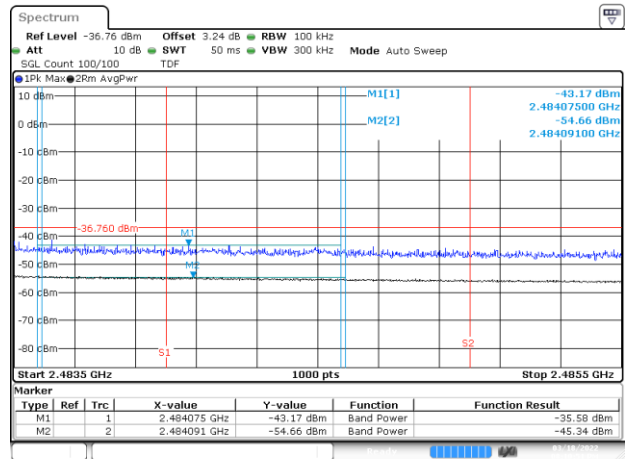

BE-R-HIGH-2MHz, SISO-B, 802.11n40-HT0, Ch10

BE-R-HIGH, SISO-B, 802.11n40-HT0, Ch11

BE-R-HIGH-2MHz, SISO-B, 802.11n40-HT0, Ch11

BE-R-LOW, SISO-B, 802.11ax20-HE0, Ch1

BE-NR, SISO-B, 802.11ax20-HE0, Ch1

BE-R-HIGH, SISO-B, 802.11ax20-HE0, Ch11

BE-R-HIGH-2MHz, SISO-B, 802.11ax20-HE0, Ch11

BE-R-HIGH, SISO-B, 802.11ax20-HE0, Ch12

BE-R-HIGH-2MHz, SISO-B, 802.11ax20-HE0, Ch12

BE-R-HIGH, SISO-B, 802.11ax20-HE0, Ch13

BE-R-HIGH-2MHz, SISO-B, 802.11ax20-HE0, Ch13