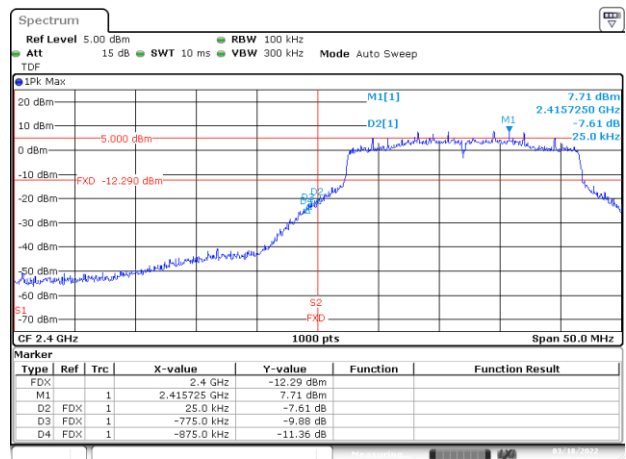

BE-R-HIGH, MIMO-A, 802.11n20-HT8, Ch12

BE-R-HIGH-2MHz, MIMO-A, 802.11n20-HT8, Ch12

BE-R-HIGH, MIMO-A, 802.11n20-HT8, Ch13

BE-R-HIGH-2MHz, MIMO-A, 802.11n20-HT8, Ch13

BE-R-LOW, MIMO-A, 802.11n40-HT8, Ch3

BE-NR, MIMO-A, 802.11n40-HT8, Ch3

BE-R-HIGH, MIMO-A, 802.11n40-HT8, Ch9

BE-R-HIGH-2MHz, MIMO-A, 802.11n40-HT8, Ch9

BE-R-HIGH, MIMO-A, 802.11n40-HT8, Ch10

BE-R-HIGH-2MHz, MIMO-A, 802.11n40-HT8, Ch10

BE-R-HIGH, MIMO-A, 802.11n40-HT8, Ch11

BE-R-HIGH-2MHz, MIMO-A, 802.11n40-HT8, Ch11

BE-R-LOW, MIMO-A, 802.11ax20-HE0, Ch1

BE-NR, MIMO-A, 802.11ax20-HE0, Ch1

BE-R-HIGH, MIMO-A, 802.11ax20-HE0, Ch11

BE-R-HIGH-2MHz, MIMO-A, 802.11ax20-HE0, Ch11

BE-R-HIGH, MIMO-A, 802.11ax20-HE0, Ch12

BE-R-HIGH-2MHz, MIMO-A, 802.11ax20-HE0, Ch12