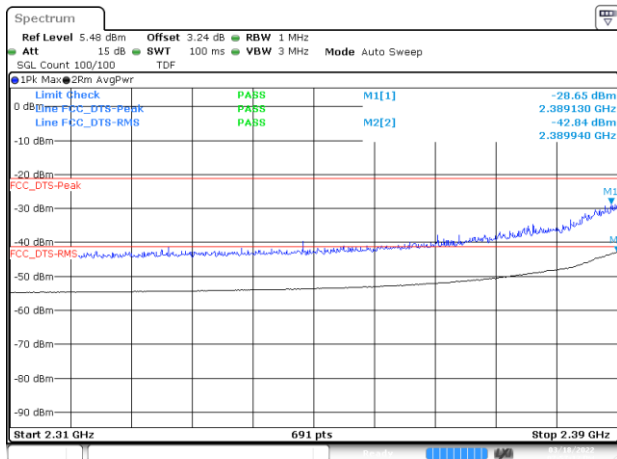

BE-R-HIGH, SISO-B, 802.11n20-HT0, Ch11

BE-R-HIGH-2MHz, SISO-B, 802.11n20-HT0, Ch11

BE-R-HIGH, SISO-B, 802.11n20-HT0, Ch12

BE-R-HIGH-2MHz, SISO-B, 802.11n20-HT0, Ch12

BE-R-HIGH, SISO-B, 802.11n20-HT0, Ch13

BE-R-HIGH-2MHz, SISO-B, 802.11n20-HT0, Ch13

BE-R-LOW, SISO-B, 802.11n40-HT0, Ch3

BE-NR, SISO-B, 802.11n40-HT0, Ch3

BE-R-HIGH, SISO-B, 802.11n40-HT0, Ch9

BE-R-HIGH-2MHz, SISO-B, 802.11n40-HT0, Ch9

BE-R-HIGH, SISO-B, 802.11n40-HT0, Ch10

BE-R-HIGH-2MHz, SISO-B, 802.11n40-HT0, Ch10

BE-R-HIGH, SISO-B, 802.11n40-HT0, Ch11

BE-R-HIGH-2MHz, SISO-B, 802.11n40-HT0, Ch11

BE-R-LOW, SISO-B, 802.11ax20-HE0, Ch1

BE-NR, SISO-B, 802.11ax20-HE0, Ch1

BE-R-HIGH, SISO-B, 802.11ax20-HE0, Ch11

BE-R-HIGH-2MHz, SISO-B, 802.11ax20-HE0, Ch11

BE-R-HIGH, SISO-B, 802.11ax20-HE0, Ch12

BE-R-HIGH-2MHz, SISO-B, 802.11ax20-HE0, Ch12

BE-R-HIGH, SISO-B, 802.11ax20-HE0, Ch13

BE-R-HIGH-2MHz, SISO-B, 802.11ax20-HE0, Ch13