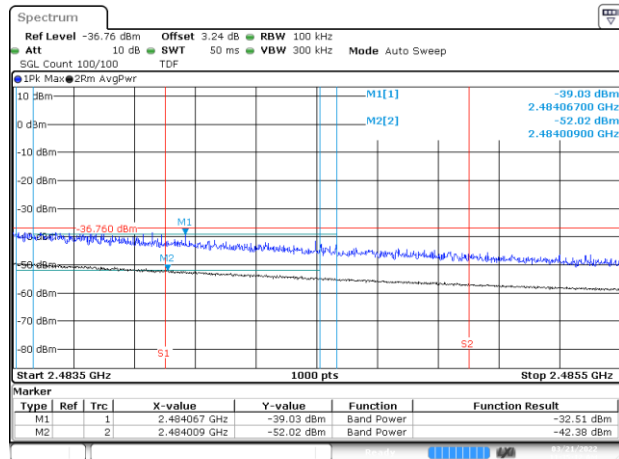

BE-R-HIGH-2MHz, SISO-B, 802.11n20-HT0, Ch13

BE-R-LOW, SISO-B, 802.11n40-HT0, Ch3

BE-NR, SISO-B, 802.11n40-HT0, Ch3

BE-R-HIGH, SISO-B, 802.11n40-HT0, Ch9

BE-R-HIGH-2MHz, SISO-B, 802.11n40-HT0, Ch9

BE-R-HIGH, SISO-B, 802.11n40-HT0, Ch10

BE-R-HIGH-2MHz, SISO-B, 802.11n40-HT0, Ch10

BE-R-HIGH, SISO-B, 802.11n40-HT0, Ch11

BE-R-HIGH-2MHz, SISO-B, 802.11n40-HT0, Ch11

BE-R-LOW, SISO-B, 802.11ax20-HE0, Ch1

BE-NR, SISO-B, 802.11ax20-HE0, Ch1

BE-R-HIGH, SISO-B, 802.11ax20-HE0, Ch11

BE-R-HIGH-2MHz, SISO-B, 802.11ax20-HE0, Ch11

BE-R-HIGH, SISO-B, 802.11ax20-HE0, Ch12

BE-R-HIGH-2MHz, SISO-B, 802.11ax20-HE0, Ch12

BE-R-HIGH, SISO-B, 802.11ax20-HE0, Ch13

BE-R-HIGH-2MHz, SISO-B, 802.11ax20-HE0, Ch13