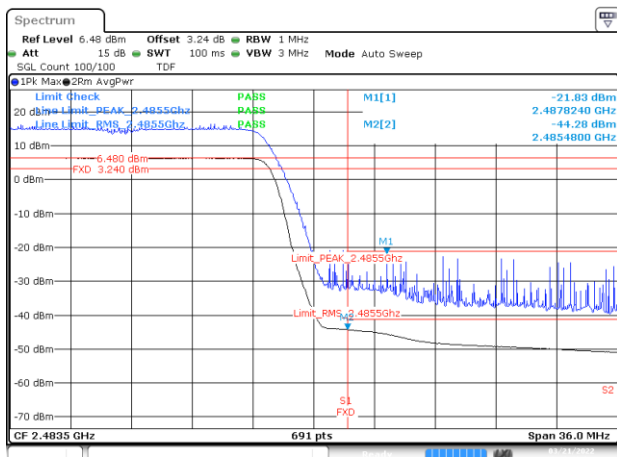

BE-R-HIGH, SISO-B, 802.11g-6Mbps, Ch12

BE-R-HIGH-2MHz, SISO-B, 802.11g-6Mbps, Ch12

BE-R-HIGH, SISO-B, 802.11g-6Mbps, Ch13

BE-R-HIGH-2MHz, SISO-B, 802.11g-6Mbps, Ch13

BE-R-LOW, SISO-B, 802.11n20-HT0, Ch1

BE-NR, SISO-B, 802.11n20-HT0, Ch1

BE-R-HIGH, SISO-B, 802.11n20-HT0, Ch11

BE-R-HIGH-2MHz, SISO-B, 802.11n20-HT0, Ch11

BE-R-HIGH, SISO-B, 802.11n20-HT0, Ch12

BE-R-HIGH-2MHz, SISO-B, 802.11n20-HT0, Ch12

BE-R-HIGH, SISO-B, 802.11n20-HT0, Ch13

BE-R-HIGH-2MHz, SISO-B, 802.11n20-HT0, Ch13

BE-R-LOW, SISO-B, 802.11n40-HT0, Ch3

BE-NR, SISO-B, 802.11n40-HT0, Ch3

BE-R-HIGH, SISO-B, 802.11n40-HT0, Ch9

BE-R-HIGH-2MHz, SISO-B, 802.11n40-HT0, Ch9

BE-R-HIGH, SISO-B, 802.11n40-HT0, Ch10