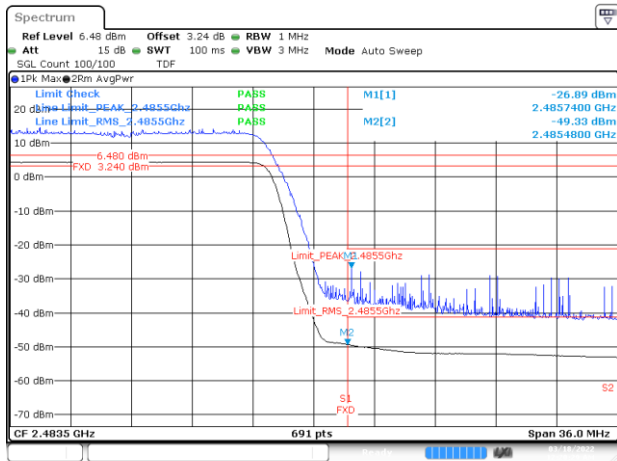

BE-R-LOW, SISO-B, 802.11ax40-HE0, Ch3

BE-NR, SISO-B, 802.11ax40-HE0, Ch3

BE-R-HIGH, SISO-B, 802.11ax40-HE0, Ch9

BE-R-HIGH-2MHz, SISO-B, 802.11ax40-HE0, Ch9

BE-R-HIGH, SISO-B, 802.11ax40-HE0, Ch10

BE-R-HIGH-2MHz, SISO-B, 802.11ax40-HE0, Ch10

BE-R-HIGH, SISO-B, 802.11ax40-HE0, Ch11

BE-R-HIGH-2MHz, SISO-B, 802.11ax40-HE0, Ch11

BE-R-LOW, MIMO-A, 802.11n20-HT8, Ch1

BE-NR, MIMO-A, 802.11n20-HT8, Ch1

BE-R-HIGH, MIMO-A, 802.11n20-HT8, Ch11

BE-R-HIGH-2MHz, MIMO-A, 802.11n20-HT8, Ch11

BE-R-HIGH, MIMO-A, 802.11n20-HT8, Ch12

BE-R-HIGH-2MHz, MIMO-A, 802.11n20-HT8, Ch12

BE-R-HIGH, MIMO-A, 802.11n20-HT8, Ch13

BE-R-HIGH-2MHz, MIMO-A, 802.11n20-HT8, Ch13

BE-R-LOW, MIMO-A, 802.11n40-HT8, Ch3

BE-NR, MIMO-A, 802.11n40-HT8, Ch3