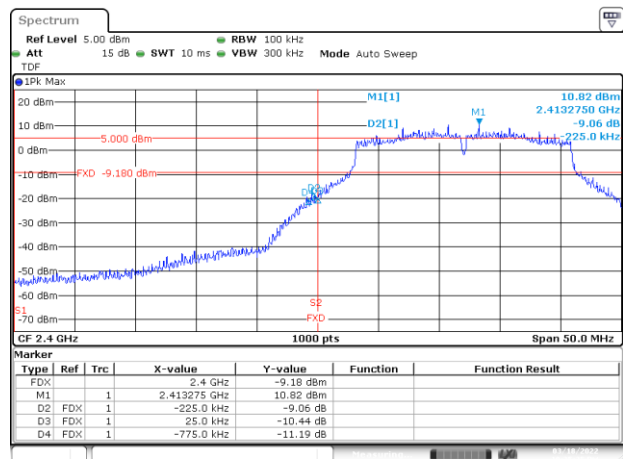

BE-R-HIGH, SISO-B, 802.11b-1Mbps, Ch13

BE-R-HIGH-2MHz, SISO-B, 802.11b-1Mbps, Ch13

BE-R-LOW, SISO-B, 802.11g-6Mbps, Ch1

BE-NR, SISO-B, 802.11g-6Mbps, Ch1

BE-R-HIGH, SISO-B, 802.11g-6Mbps, Ch11

BE-R-HIGH-2MHz, SISO-B, 802.11g-6Mbps, Ch11

BE-R-HIGH, SISO-B, 802.11g-6Mbps, Ch12

BE-R-HIGH-2MHz, SISO-B, 802.11g-6Mbps, Ch12

BE-R-HIGH, SISO-B, 802.11g-6Mbps, Ch13

BE-R-HIGH-2MHz, SISO-B, 802.11g-6Mbps, Ch13

BE-R-LOW, SISO-B, 802.11n20-HT0, Ch1

BE-NR, SISO-B, 802.11n20-HT0, Ch1

BE-R-HIGH, SISO-B, 802.11n20-HT0, Ch11

BE-R-HIGH-2MHz, SISO-B, 802.11n20-HT0, Ch11

BE-R-HIGH, SISO-B, 802.11n20-HT0, Ch12

BE-R-HIGH-2MHz, SISO-B, 802.11n20-HT0, Ch12

BE-R-HIGH, SISO-B, 802.11n20-HT0, Ch13