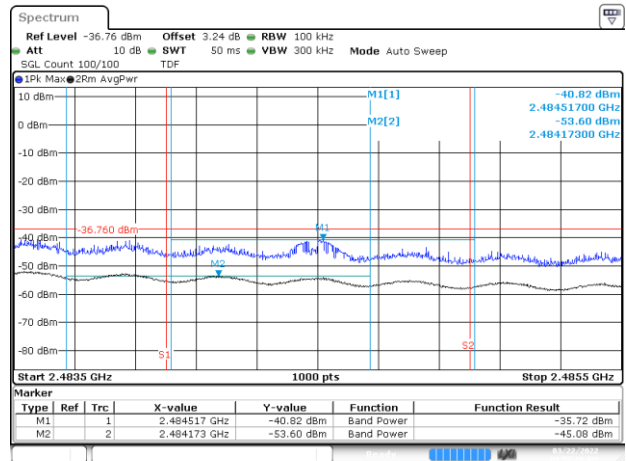

BE-R-HIGH, MIMO-A, 802.11ax40-HE0, Ch10

BE-R-HIGH-2MHz, MIMO-A, 802.11ax40-HE0, Ch10

BE-R-HIGH, MIMO-A, 802.11ax40-HE0, Ch11

BE-R-HIGH-2MHz, MIMO-A, 802.11ax40-HE0, Ch11

BE-R-HIGH, MIMO-B, 802.11n20-HT8, Ch13

BE-R-HIGH-2MHz, MIMO-B, 802.11n20-HT8, Ch13

BE-R-LOW, MIMO-B, 802.11n40-HT8, Ch3

BE-NR, MIMO-B, 802.11n40-HT8, Ch3

BE-R-HIGH, MIMO-B, 802.11n40-HT8, Ch9

BE-R-HIGH-2MHz, MIMO-B, 802.11n40-HT8, Ch9

BE-R-HIGH, MIMO-B, 802.11n40-HT8, Ch10

BE-R-HIGH-2MHz, MIMO-B, 802.11n40-HT8, Ch10

BE-R-HIGH, MIMO-B, 802.11n40-HT8, Ch11

BE-R-HIGH-2MHz, MIMO-B, 802.11n40-HT8, Ch11

BE-R-LOW, MIMO-B, 802.11ax20-HE0, Ch1

BE-NR, MIMO-B, 802.11ax20-HE0, Ch1