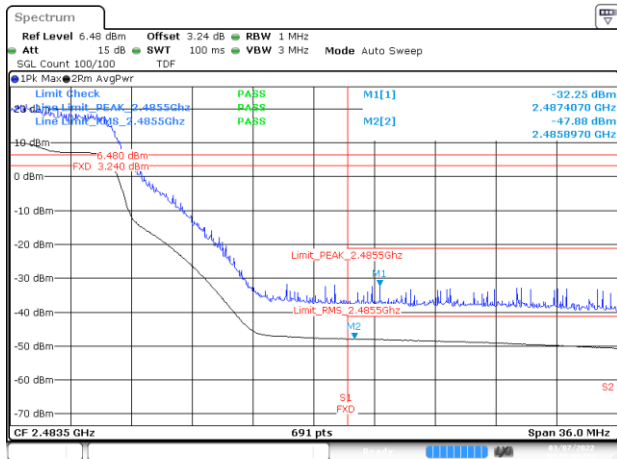

BE-R-HIGH-2MHz, SISO-B, 802.11n20-HT0, Ch13

BE-R-LOW, SISO-B, 802.11n40-HT0, Ch3

BE-NR, SISO-B, 802.11n40-HT0, Ch3

BE-R-HIGH, SISO-B, 802.11n40-HT0, Ch9

BE-R-HIGH-2MHz, SISO-B, 802.11n40-HT0, Ch9

BE-R-HIGH, SISO-B, 802.11n40-HT0, Ch10

BE-R-HIGH-2MHz, SISO-B, 802.11n40-HT0, Ch10

BE-R-HIGH, SISO-B, 802.11n40-HT0, Ch11

BE-R-HIGH-2MHz, SISO-B, 802.11n40-HT0, Ch11

BE-R-LOW, SISO-B, 802.11ax20-HE0, Ch1

BE-NR, SISO-B, 802.11ax20-HE0, Ch1

BE-R-HIGH, SISO-B, 802.11ax20-HE0, Ch11

BE-R-HIGH-2MHz, SISO-B, 802.11ax20-HE0, Ch11

BE-R-HIGH, SISO-B, 802.11ax20-HE0, Ch12

BE-R-HIGH-2MHz, SISO-B, 802.11ax20-HE0, Ch12

BE-R-HIGH, SISO-B, 802.11ax20-HE0, Ch13

BE-R-HIGH-2MHz, SISO-B, 802.11ax20-HE0, Ch13

BE-R-LOW, SISO-B, 802.11ax40-HE0, Ch3

BE-NR, SISO-B, 802.11ax40-HE0, Ch3

BE-R-HIGH, SISO-B, 802.11ax40-HE0, Ch9

BE-R-HIGH-2MHz, SISO-B, 802.11ax40-HE0, Ch9

BE-R-HIGH, SISO-B, 802.11ax40-HE0, Ch10

BE-R-HIGH-2MHz, SISO-B, 802.11ax40-HE0, Ch10