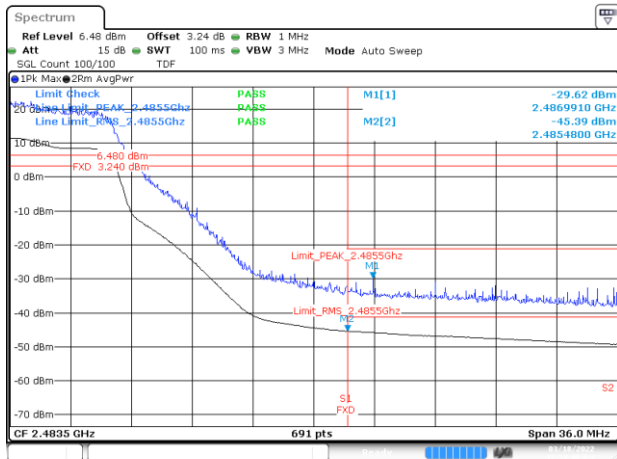

BE-R-HIGH, MIMO-A, 802.11n20-HT8, Ch12

BE-R-HIGH-2MHz, MIMO-A, 802.11n20-HT8, Ch12

BE-R-HIGH, MIMO-A, 802.11n20-HT8, Ch13

BE-R-HIGH-2MHz, MIMO-A, 802.11n20-HT8, Ch13

BE-R-LOW, MIMO-A, 802.11n40-HT8, Ch3

BE-NR, MIMO-A, 802.11n40-HT8, Ch3

BE-R-HIGH, MIMO-A, 802.11n40-HT8, Ch9

BE-R-HIGH-2MHz, MIMO-A, 802.11n40-HT8, Ch9

BE-R-HIGH, MIMO-A, 802.11n40-HT8, Ch10

BE-R-HIGH-2MHz, MIMO-A, 802.11n40-HT8, Ch10

BE-R-HIGH, MIMO-A, 802.11n40-HT8, Ch11

BE-R-HIGH-2MHz, MIMO-A, 802.11n40-HT8, Ch11

BE-R-LOW, MIMO-A, 802.11ax20-HE0, Ch1

BE-NR, MIMO-A, 802.11ax20-HE0, Ch1

BE-R-HIGH, MIMO-A, 802.11ax20-HE0, Ch11

BE-R-HIGH-2MHz, MIMO-A, 802.11ax20-HE0, Ch11

BE-R-HIGH, MIMO-A, 802.11ax20-HE0, Ch12

BE-R-HIGH-2MHz, MIMO-A, 802.11ax20-HE0, Ch12