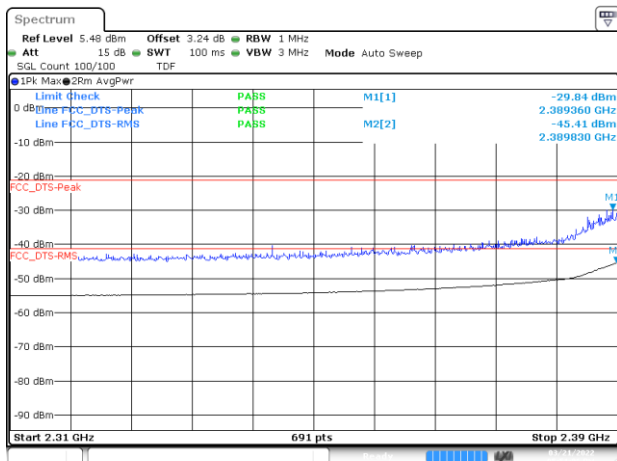

BE-R-HIGH, MIMO-A, 802.11ax40-HE0, Ch10

BE-R-HIGH-2MHz, MIMO-A, 802.11ax40-HE0, Ch10

BE-R-HIGH, MIMO-A, 802.11ax40-HE0, Ch11

BE-R-HIGH-2MHz, MIMO-A, 802.11ax40-HE0, Ch11

BE-R-HIGH, MIMO-B, 802.11n20-HT8, Ch13

BE-R-HIGH-2MHz, MIMO-B, 802.11n20-HT8, Ch13

BE-R-LOW, MIMO-B, 802.11n40-HT8, Ch3

BE-NR, MIMO-B, 802.11n40-HT8, Ch3

BE-R-HIGH, MIMO-B, 802.11n40-HT8, Ch9

BE-R-HIGH-2MHz, MIMO-B, 802.11n40-HT8, Ch9

BE-R-HIGH, MIMO-B, 802.11n40-HT8, Ch10

BE-R-HIGH-2MHz, MIMO-B, 802.11n40-HT8, Ch10

BE-R-HIGH, MIMO-B, 802.11n40-HT8, Ch11

BE-R-HIGH-2MHz, MIMO-B, 802.11n40-HT8, Ch11

BE-R-LOW, MIMO-B, 802.11ax20-HE0, Ch1

BE-NR, MIMO-B, 802.11ax20-HE0, Ch1