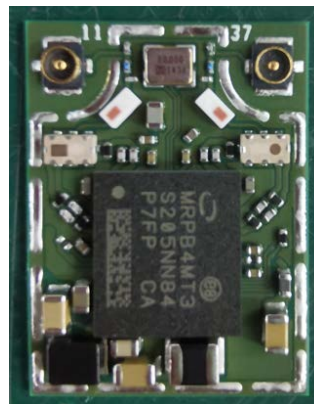

Intel® Wi-Fi 6 AX204

Model: AX204D2W

Front Side

Front Side
w/ Marking

Without Shield

Back Side

Intel® Wi-Fi 6 AX204

Model: AX204D2W

1216 soldered on 2230 adapter for test purpose