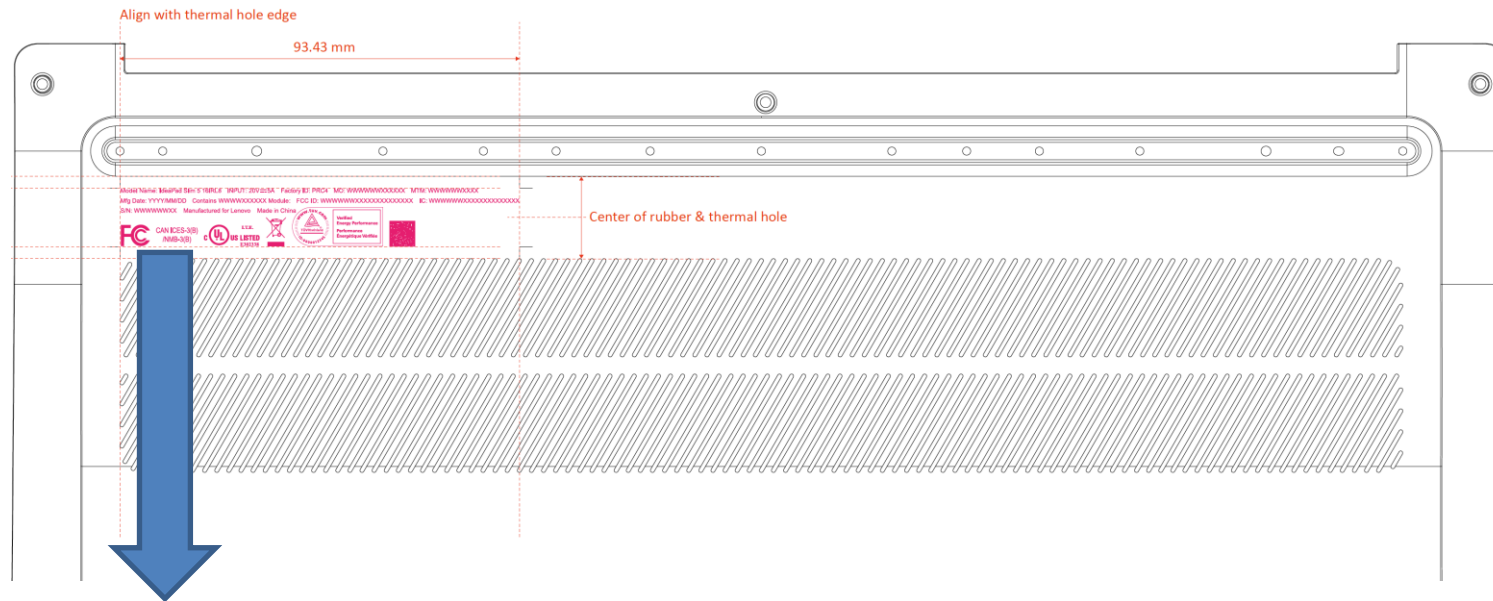

Label and Location for IdeaPad Slim 5 16IRL8_NA Region

	AX203NGW	AX211NGW
FCC ID:	PD9AX203NG	PD9AX211NG
IC:	1000M-AX203NG	1000M-AX211NG