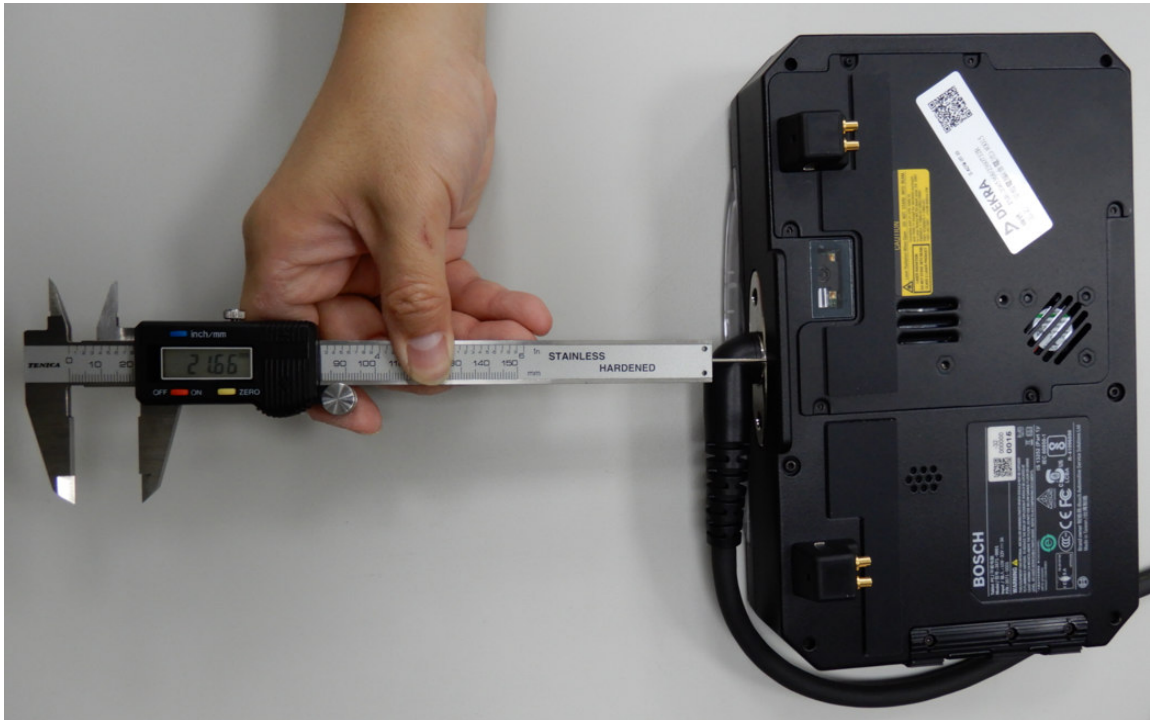

## Appendix B:

The cable right angle connector protrudes 21.66 mm from the device, with a distance of 10.5 mm from the antenna housing

The distance from the charging tray slot to the device is 15.8mm.

EUT Back