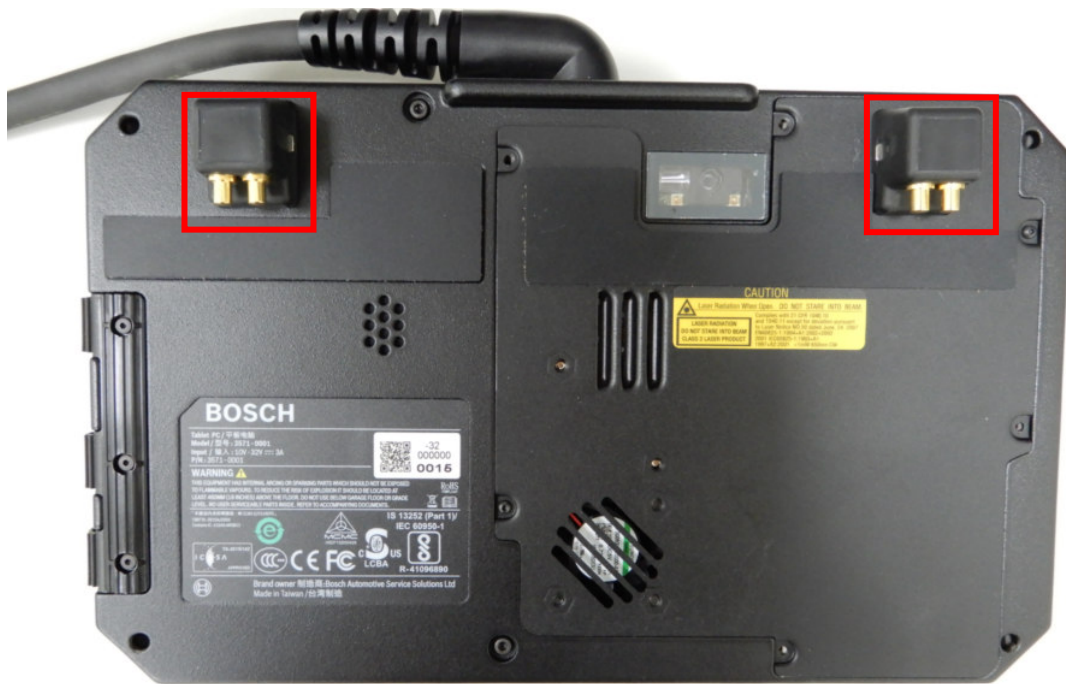

## Appendix B:

The cable right angle connector protrudes 21.66 mm from the device, with a distance of 10.5 mm from the antenna housing

The distance from the charging tray slot to the device is 15.8mm.

EUT Back