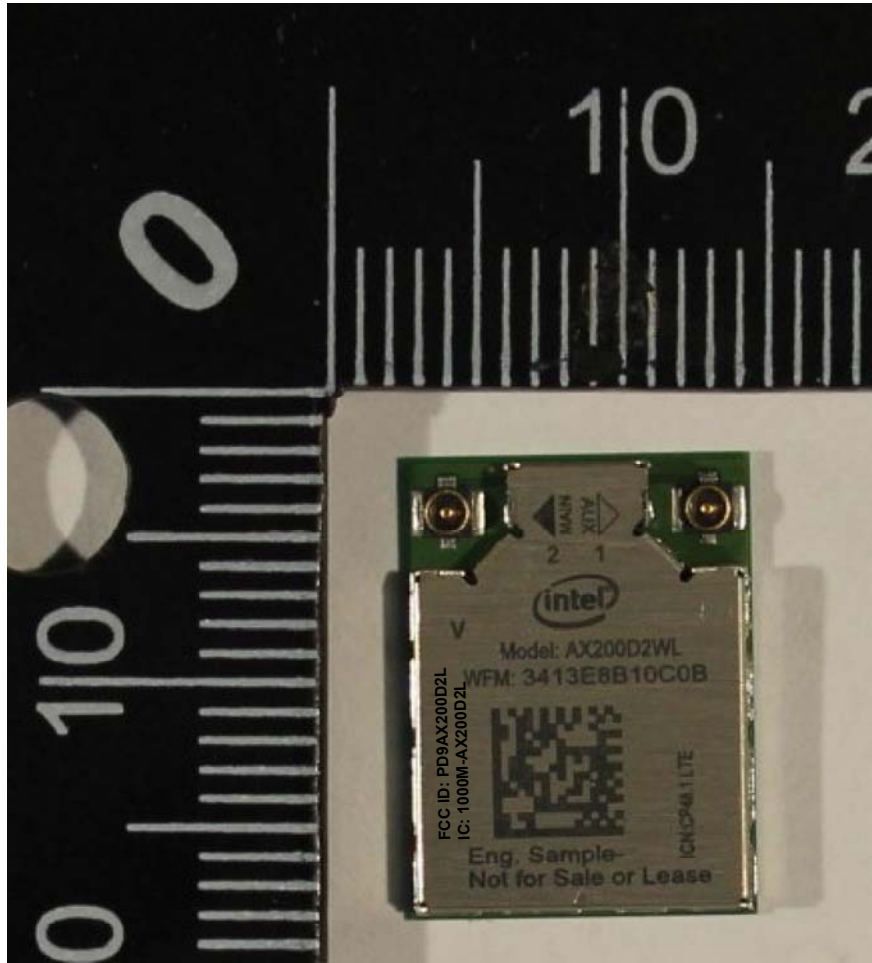

Section 4. Antenna Host Platform Location Information

OEM / ODM Host platform: ThinkPad X1 Fold Gen 1 platform correlated to antenna data

Rating Label Photo:

<E-label screen>

To access the E-label screen, do one of the following:

- Restart the computer. When the logo screen is displayed, press F9. The E-label screen is displayed.
- Restart the computer. When the logo screen is displayed, press Enter or tap the prompt to enter the Startup Interrupt menu. Then press F9 or tap the Regulatory Information option. The E-label screen is displayed.

<Carton Box Label>

Contains FCC ID: PD9AX200D2L
Contains IC: 1000M- AX200D2L

FCC ID: PD9AX200D2L
IC: 1000M-AX200D2L

Model: AX200D2WL
WFM: 3413E8B10C0B

Eng. Sample -
Not for Sale or Lease

ICNCP48 1 LITE