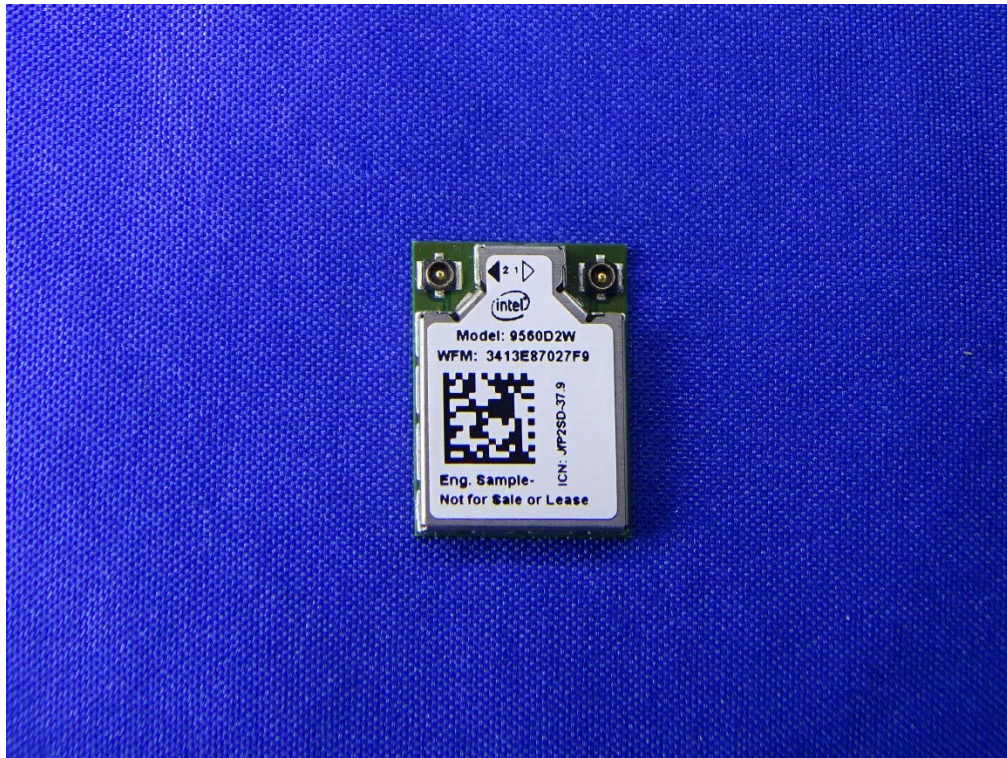

● P33T_11_TREK 360_Label at Bottom of NB

■ 9560D2W

Contains IC: 1000M-9560D2

Contains FCC ID: PD99560D2

Attachment 2 : EUT Detailed Photographs

(1) EUT Photo

(2) EUT Photo

FCC ID: PD99560D2
IC: 1000M-9560D2