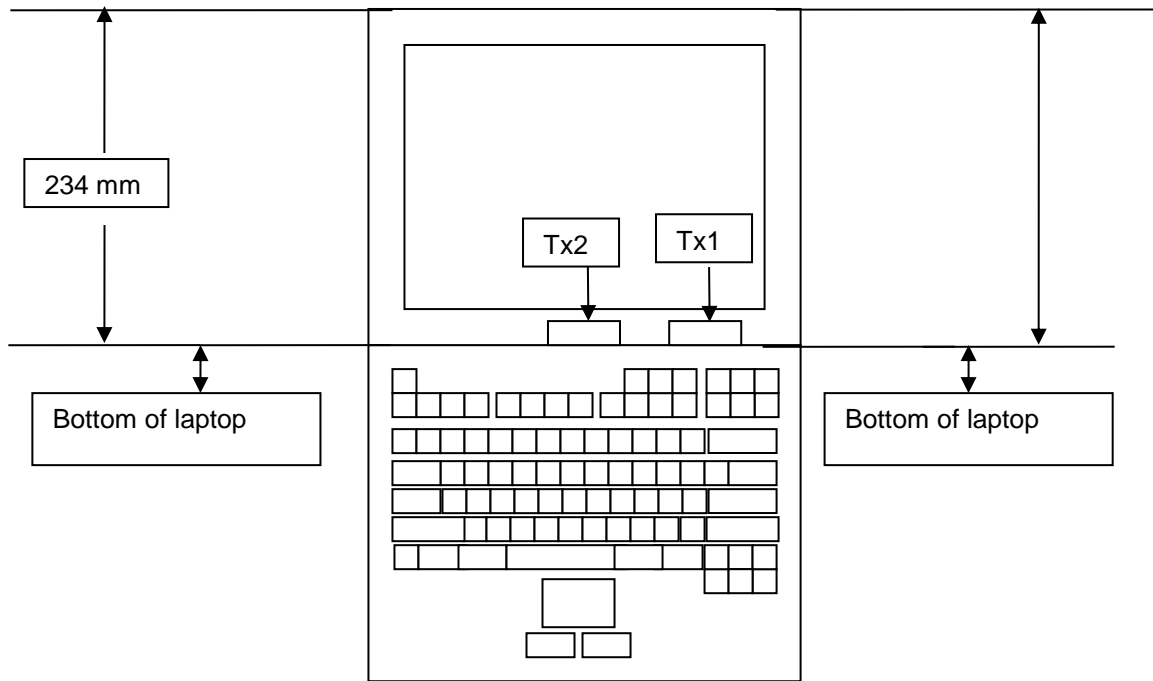

Annex F. Photographs

Test Item # 160922-01.S07

Laptop Mode

Test Positions

Laptop

Antenna Diagrams

Overall Host Platform view/Antenna Host platform Location

Adjacent edge positions

Mode Laptop

Phantom liquid level during measurements

ELI phantom Body liquid SAR SPEAG MBBL600-6000V6 Batch 160603-1

ELI phantom Body liquid SAR SPEAG MBBL600-6000V6 Batch 160630-1