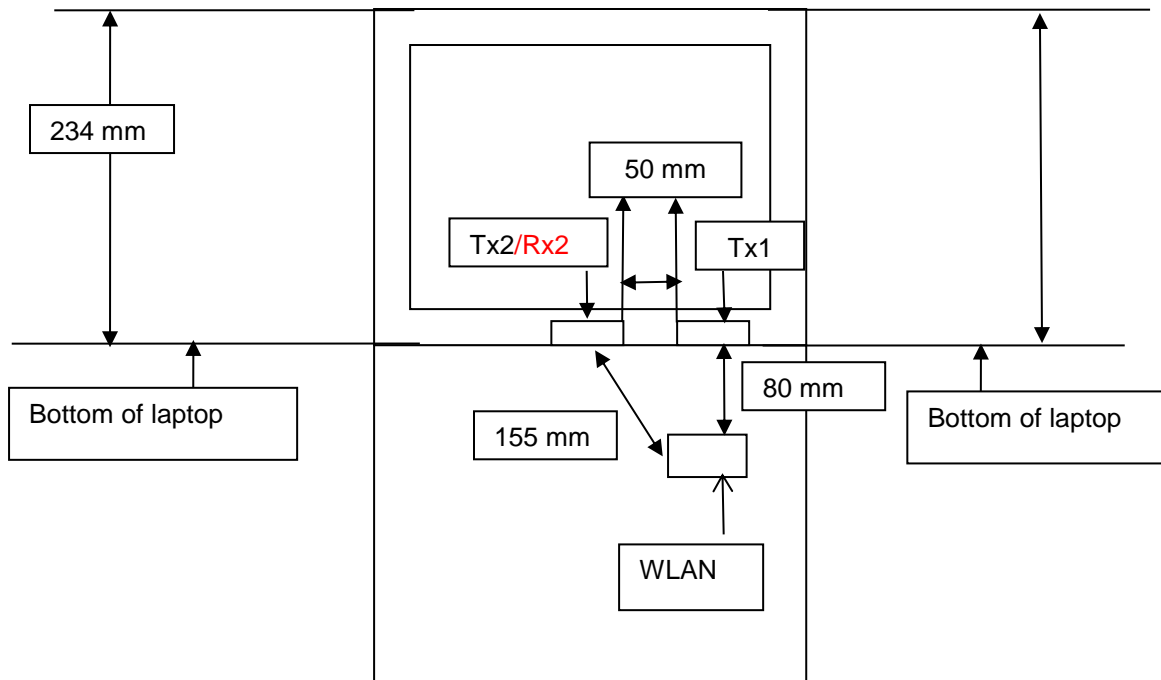

Annex F. Photographs

Test Item # 160922-01.S07

Laptop Mode

Test Positions

Laptop

Antenna Diagrams

Overall Host Platform view/Antenna Host platform Location

Adjacent edge positions

Mode Laptop

Phantom liquid level during measurements

ELI phantom Body liquid SAR SPEAG MBBL600-6000V6 Batch 160603-1

ELI phantom Body liquid SAR SPEAG MBBL600-6000V6 Batch 160630-1