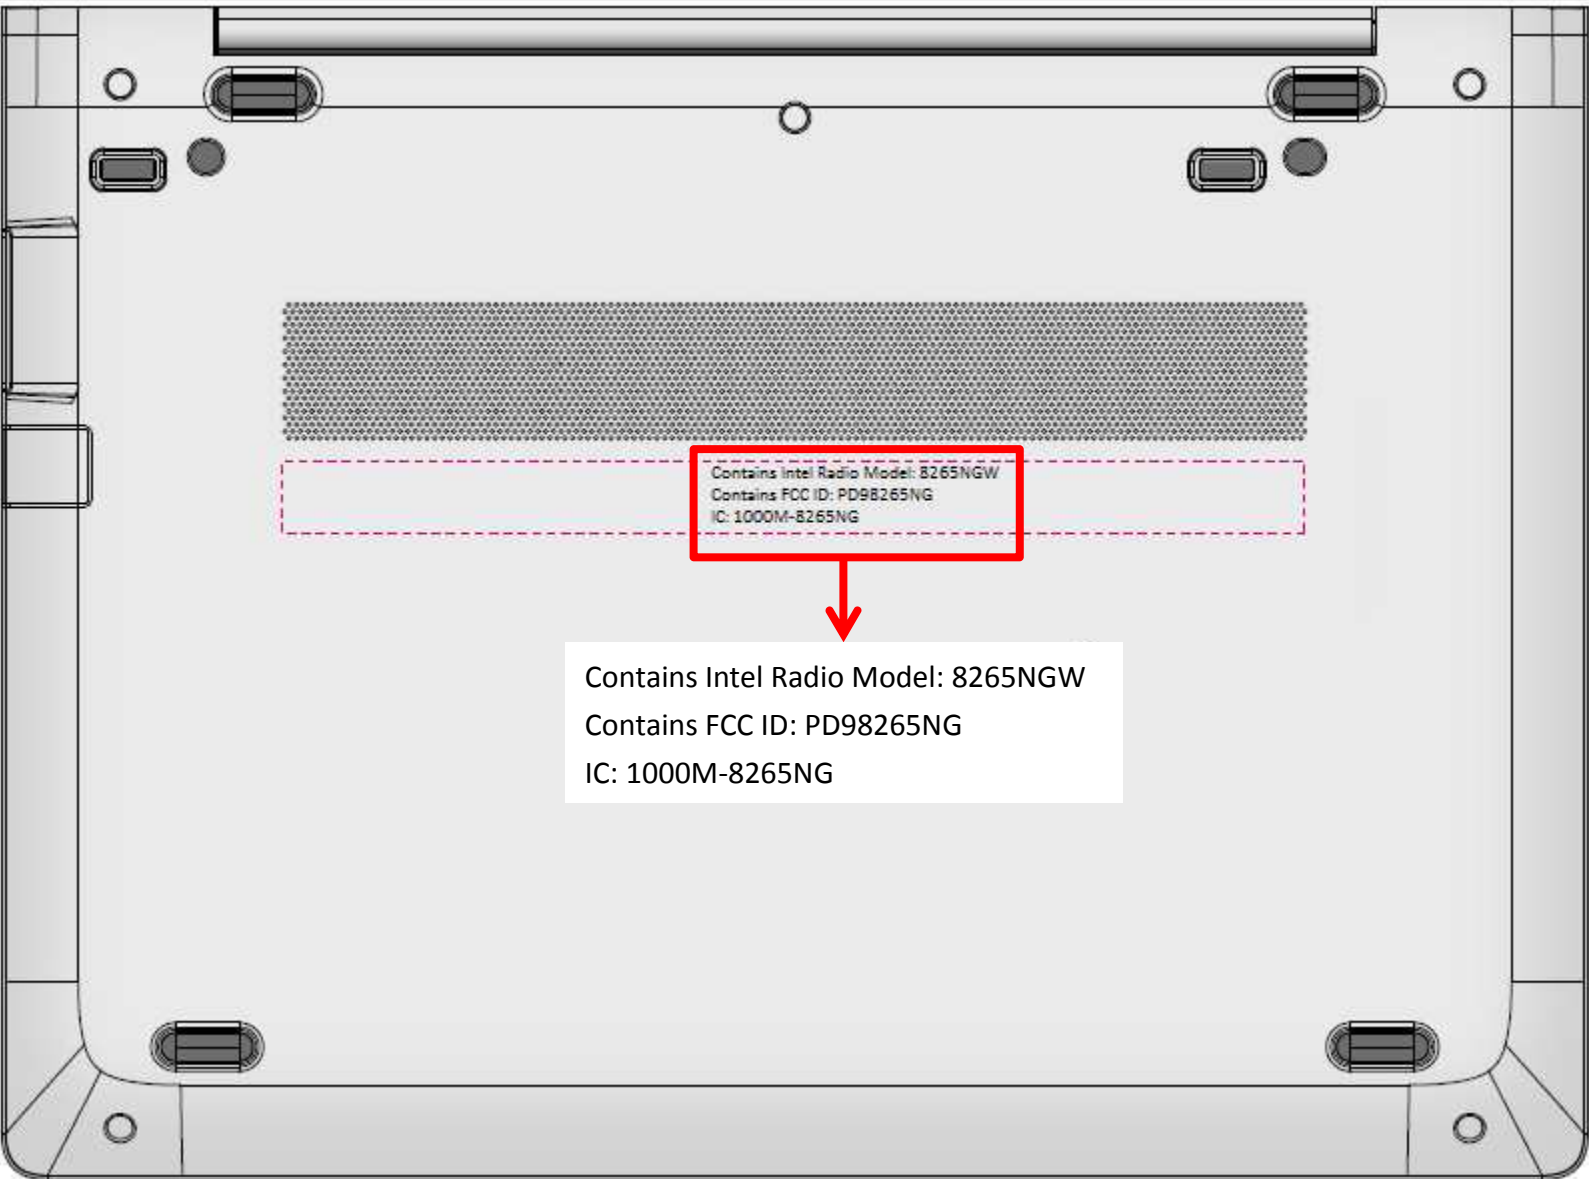

# Label & Location for HP HSN-I16C

Laptop bottom

## 8265NGW Label and Location