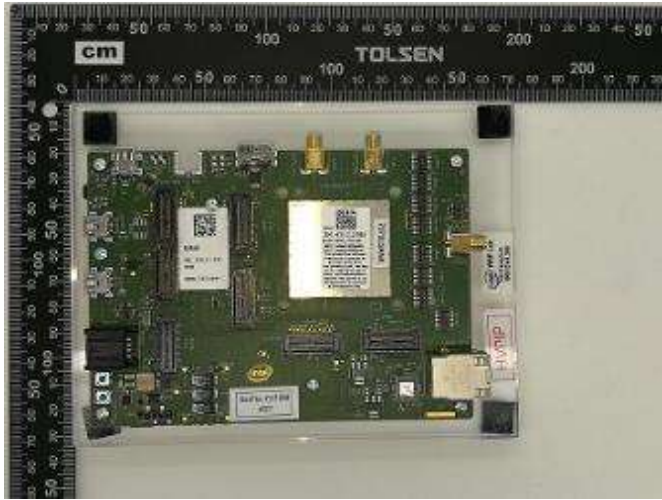

Annex C. Photographs

C.1 Radiated Test Setup

Setup#1: 30MHz – 1GHz	Setup#1: 1GHz – 18GHz
	
Setup#2: 1GHz – 18GHz	Setup#1: 18GHz – 26.5GHz
	

C.2 Test Sample

Sample #01

Carrier board with Module

Module

Module – Back side

AC Adapter

Sample #02

Carrier board with Module

Module

Module – Back side

AC Adapter

Cellular Antenna