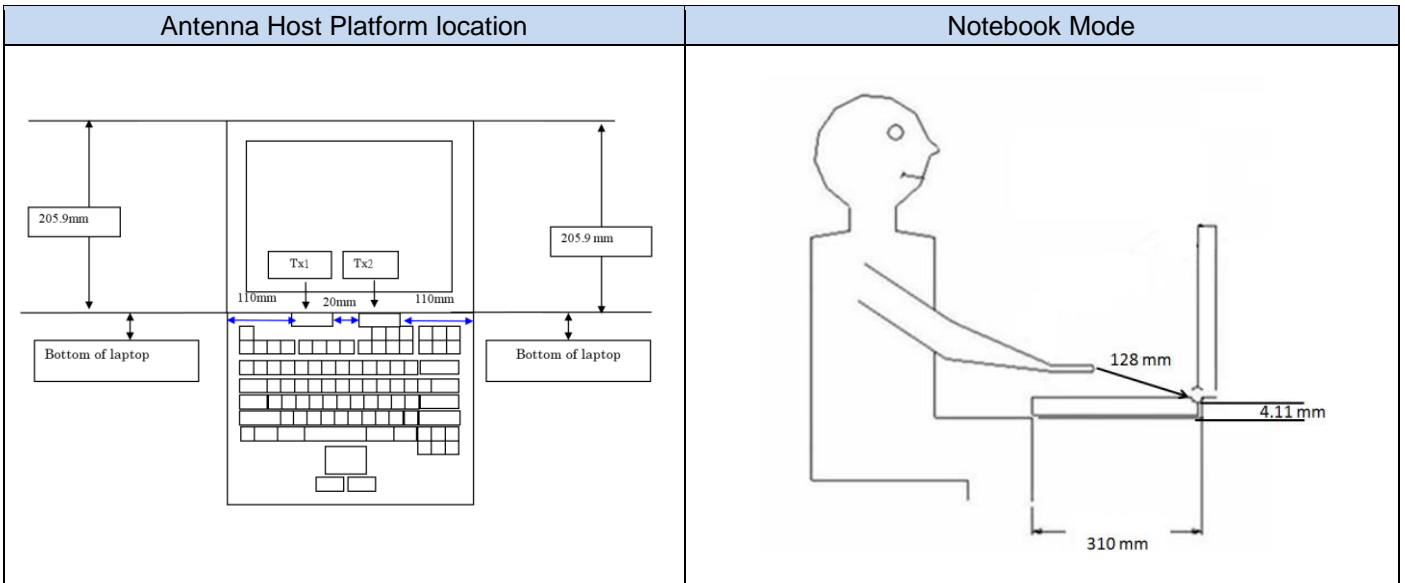

F.3 Antenna host platform location and adjacent edge positions relative to the body