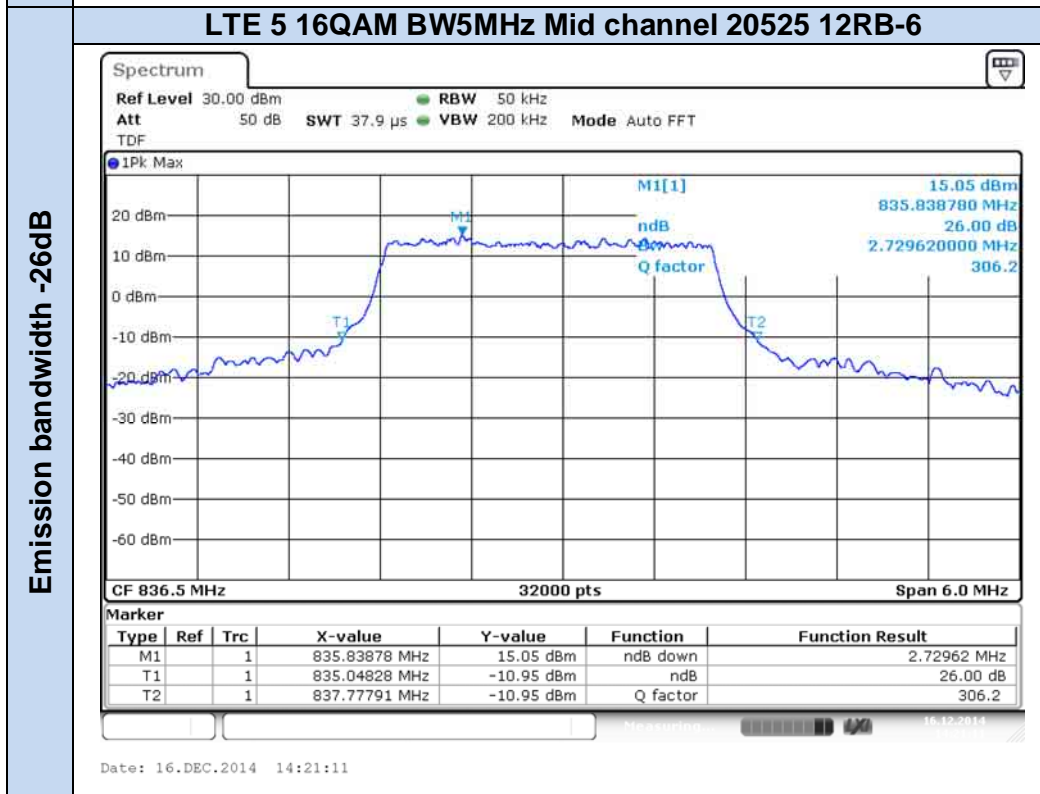

**LTE Band 5**

Occupied bandwidth 99%

Emission bandwidth -26dB

**LTE Band 17**