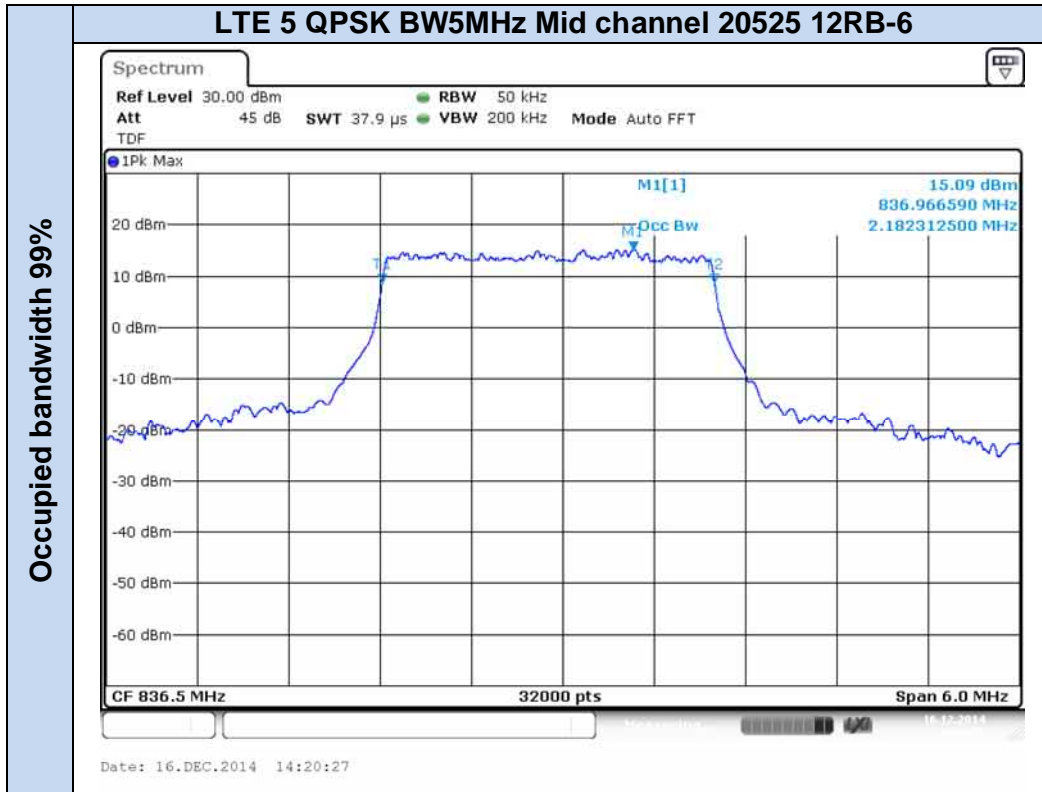

**LTE Band 5**

Occupied bandwidth 99%

Emission bandwidth -26dB

**LTE Band 17**