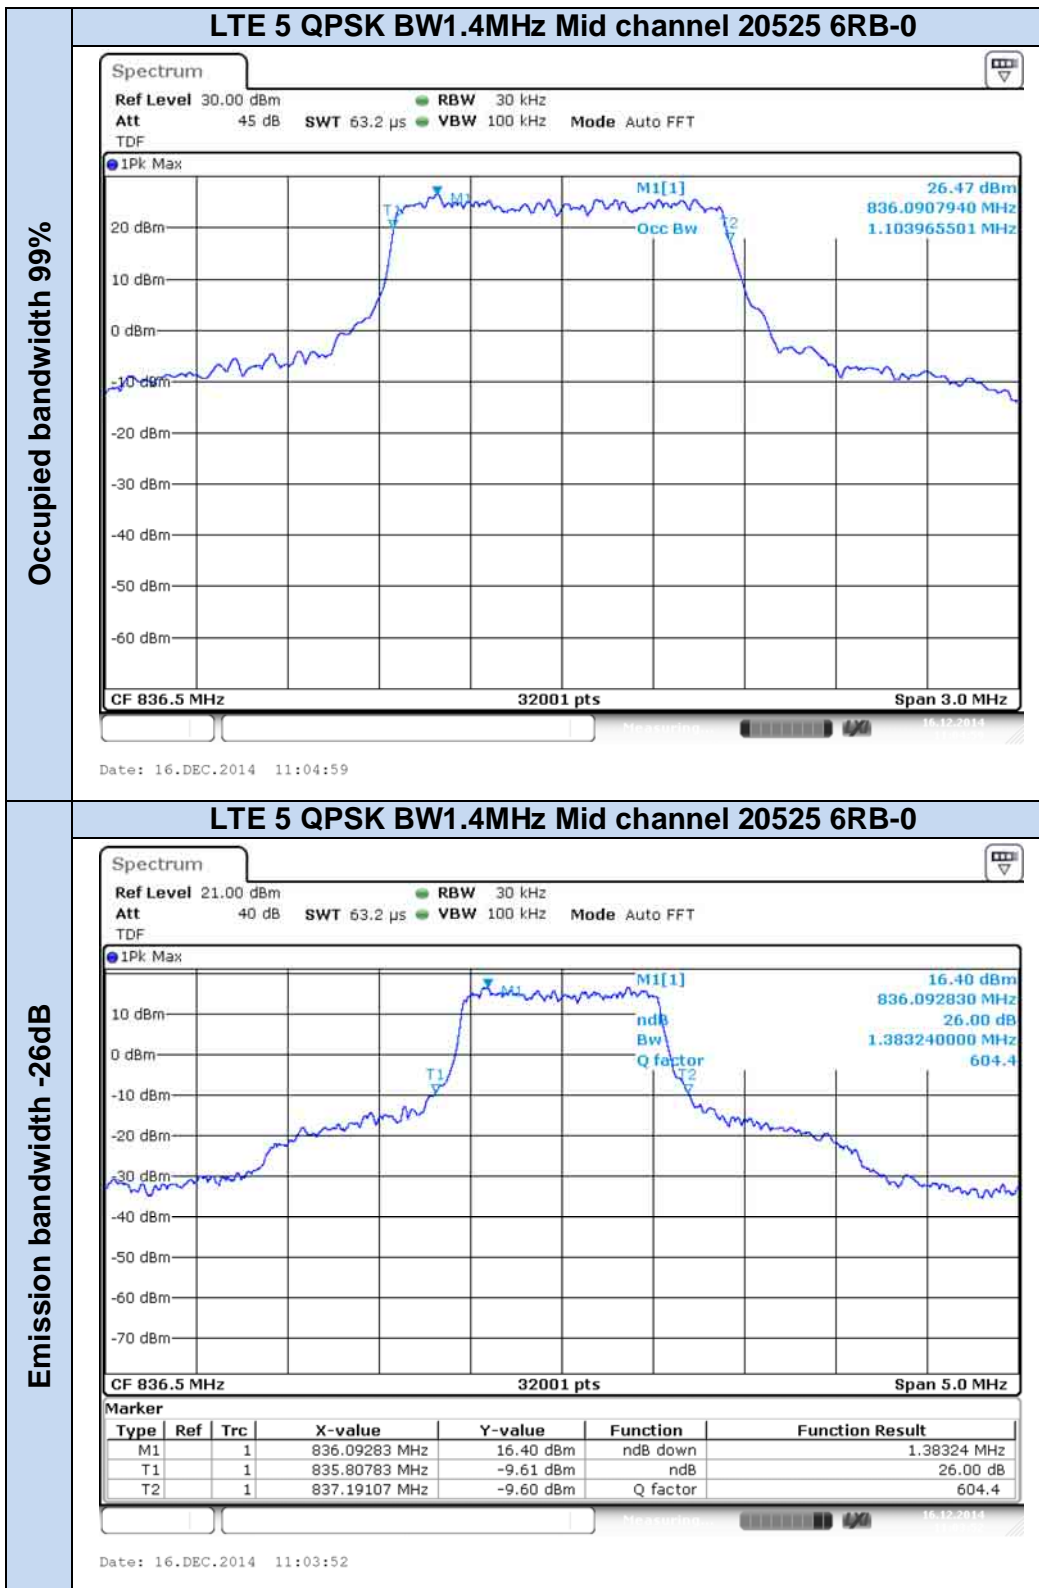

**LTE Band 5**

Occupied bandwidth 99%

Emission bandwidth -26dB

**LTE Band 17**