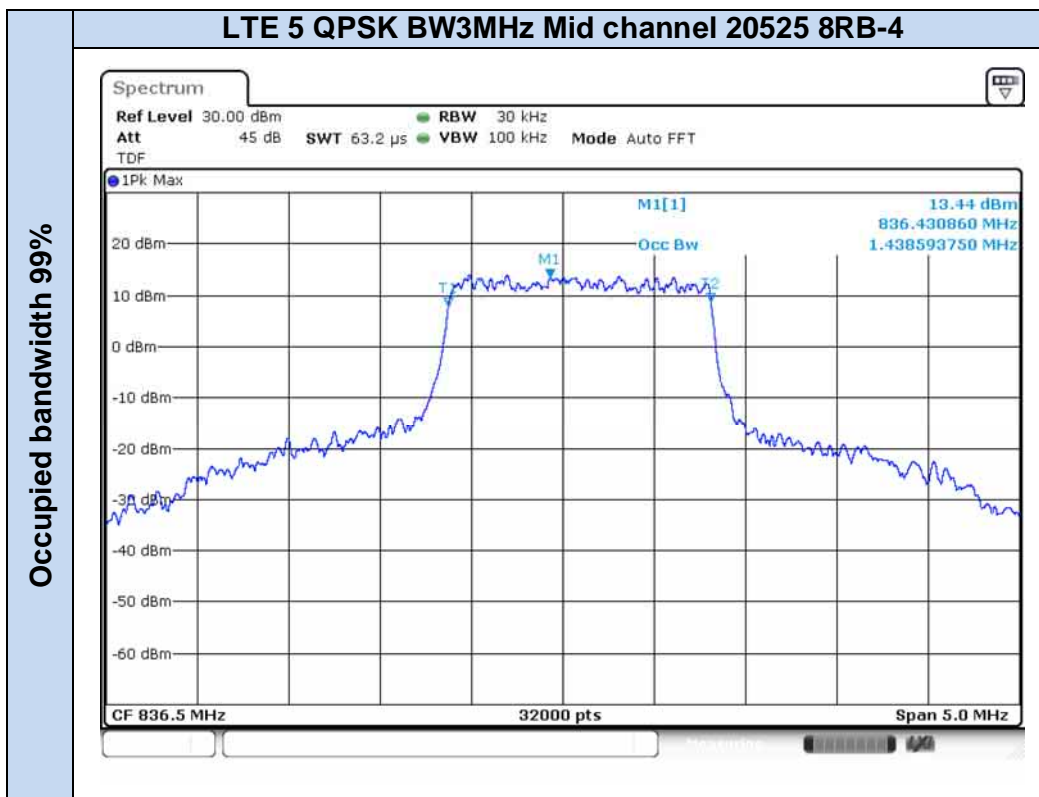

**LTE Band 5**

Occupied bandwidth 99%

Emission bandwidth -26dB

**LTE Band 17**