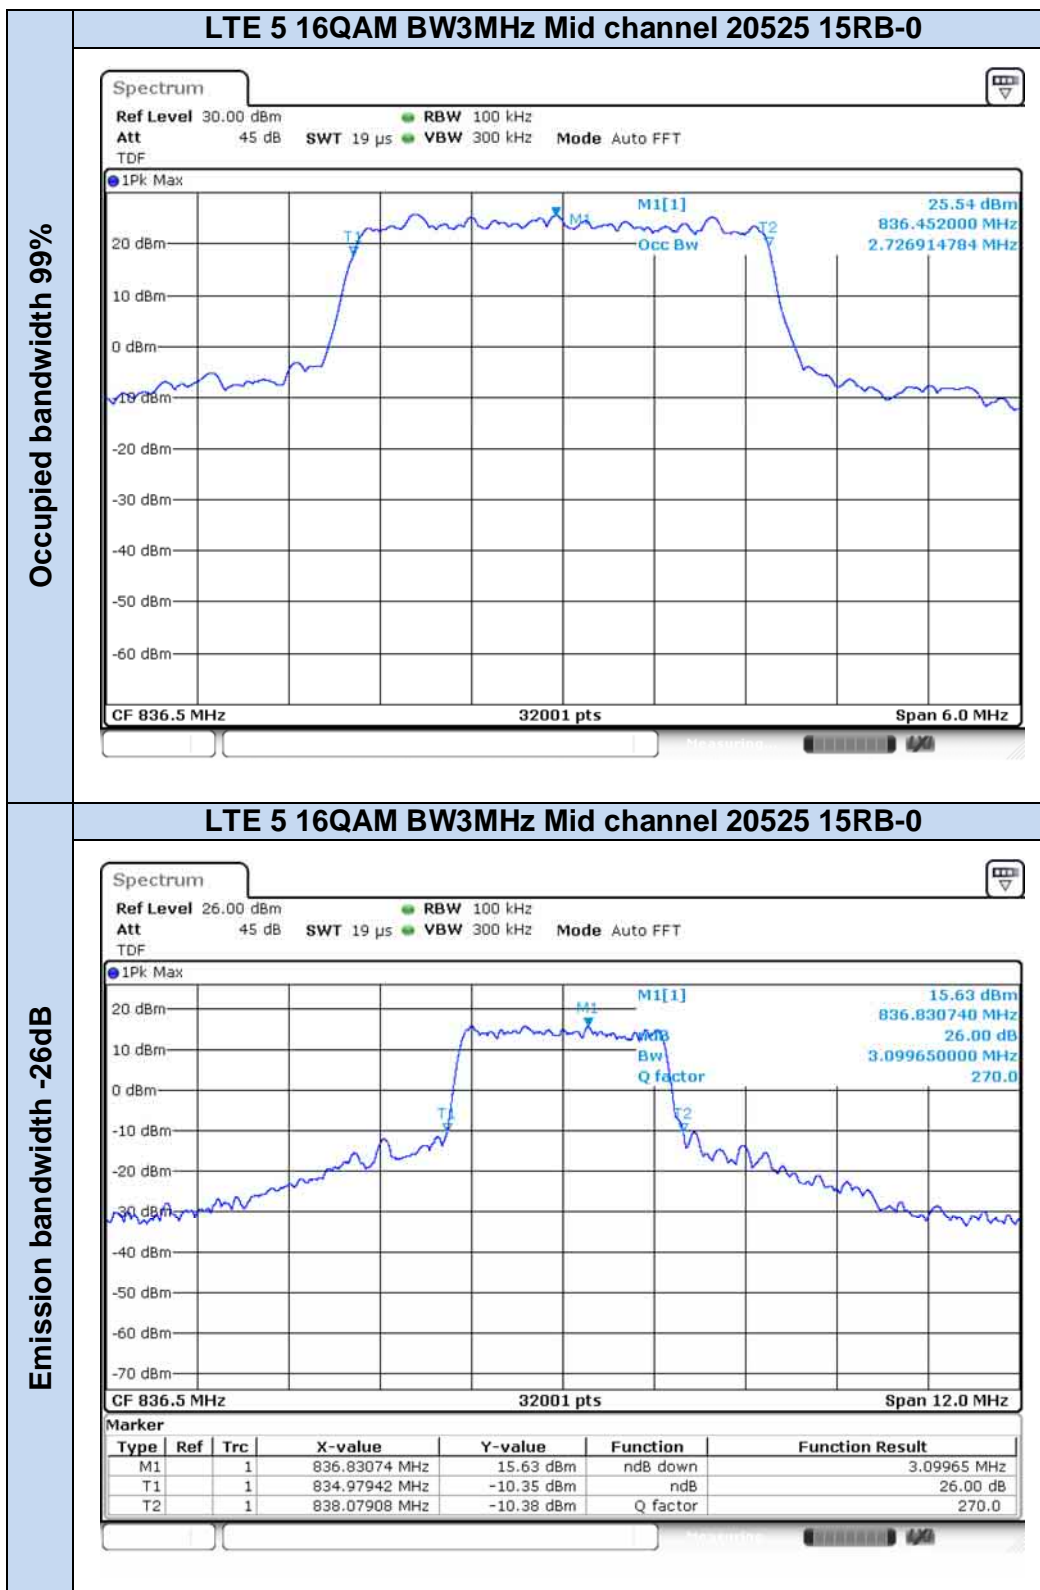

**LTE Band 5**

Occupied bandwidth 99%

Emission bandwidth -26dB

**LTE Band 17**