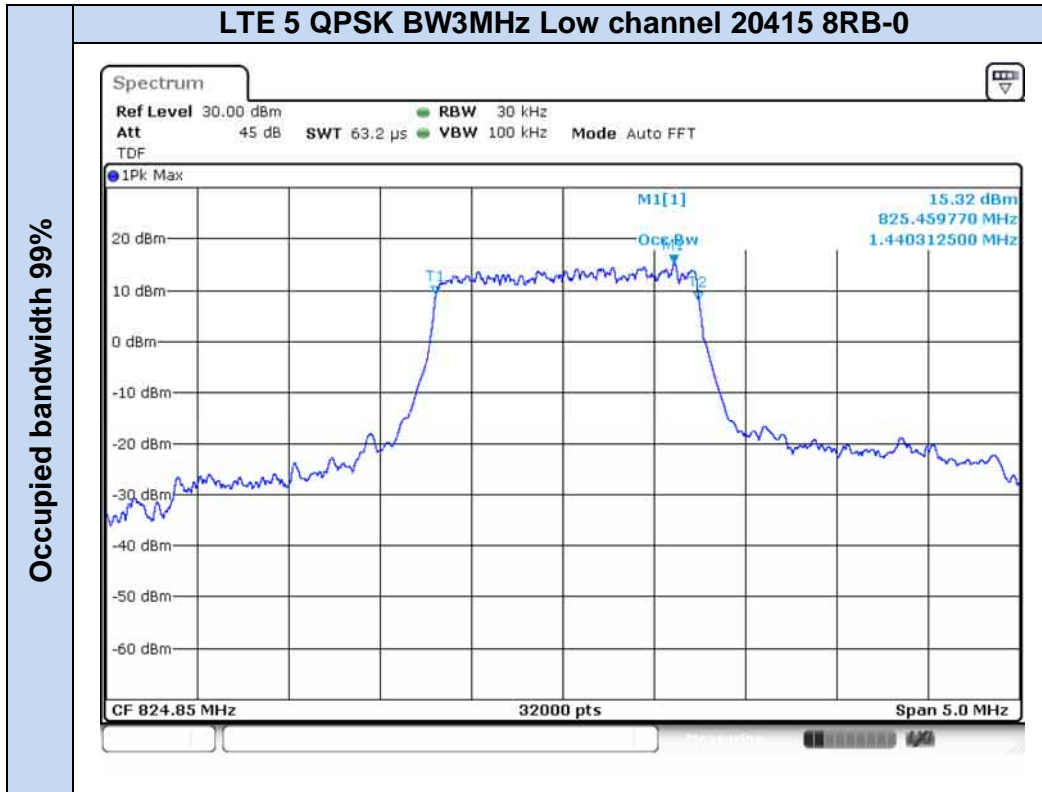

**LTE Band 5**

Occupied bandwidth 99%

Emission bandwidth -26dB

**LTE Band 17**