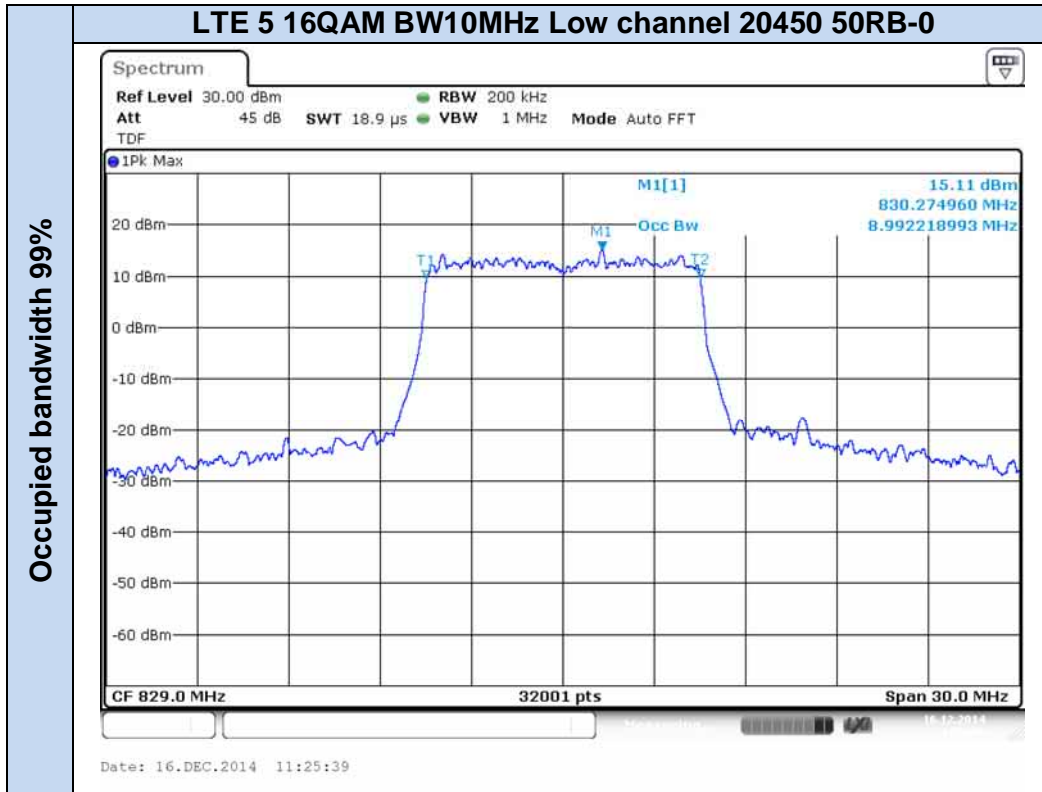

**LTE Band 5**

Occupied bandwidth 99%

Emission bandwidth -26dB

**LTE Band 17**