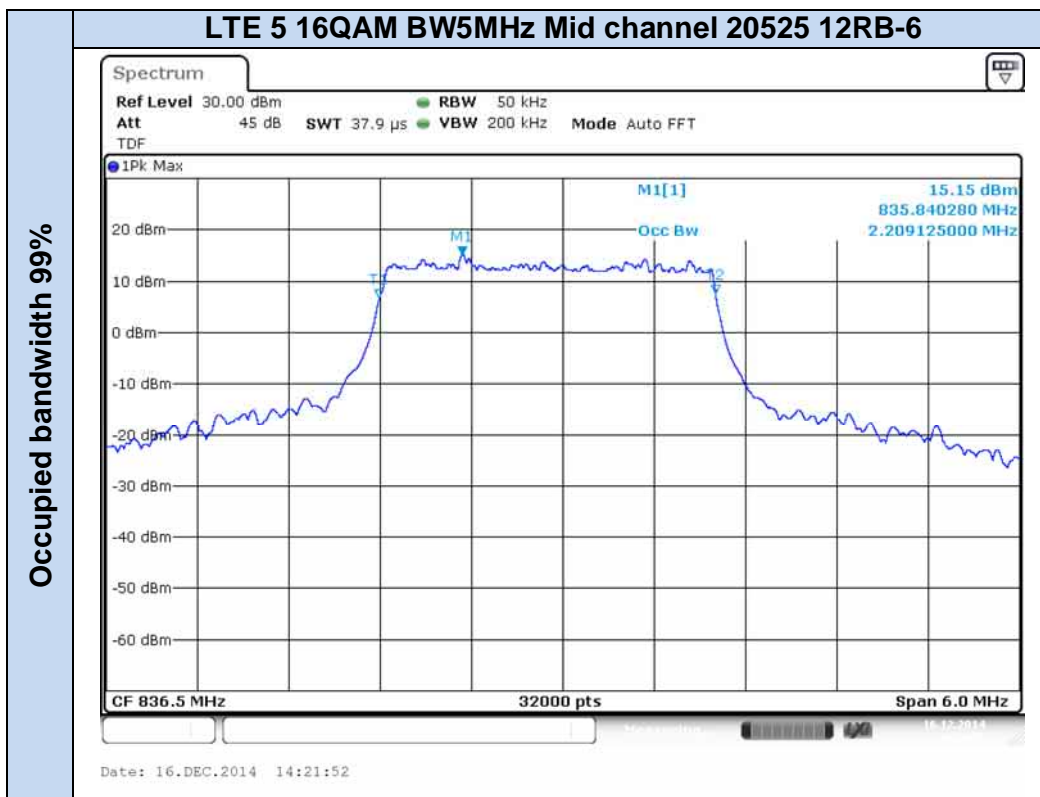

**LTE Band 5**

Occupied bandwidth 99%

Emission bandwidth -26dB

**LTE Band 17**