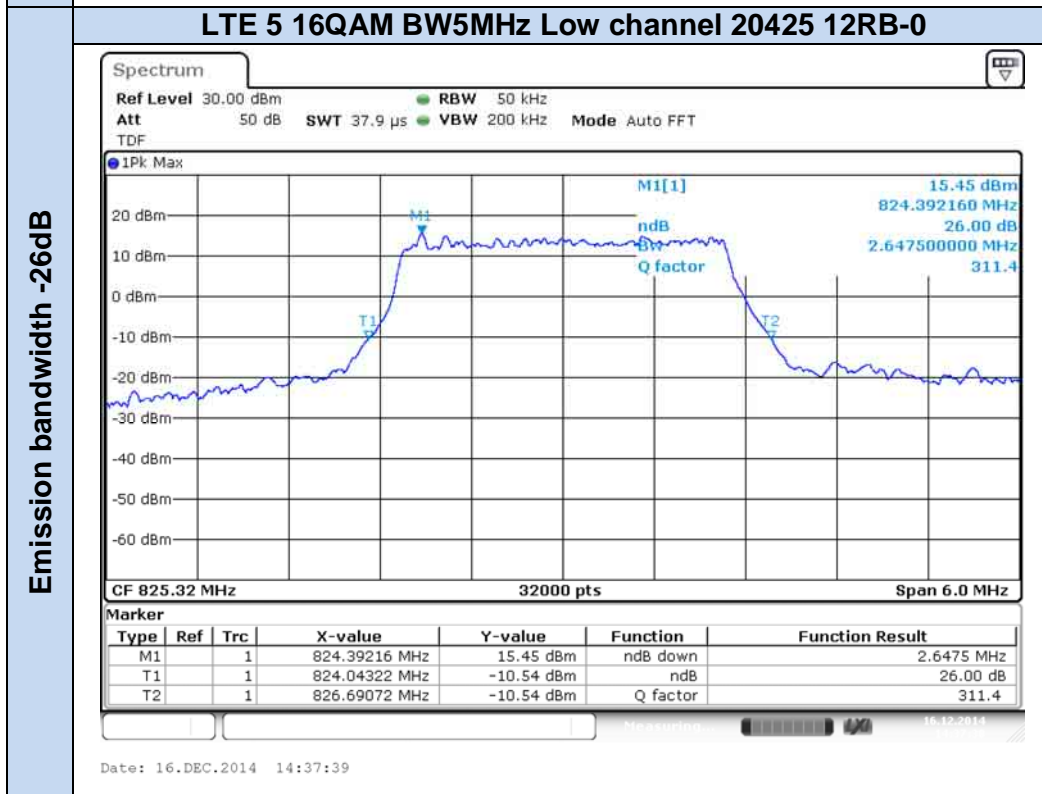

**LTE Band 5**

Occupied bandwidth 99%

Emission bandwidth -26dB

**LTE Band 17**