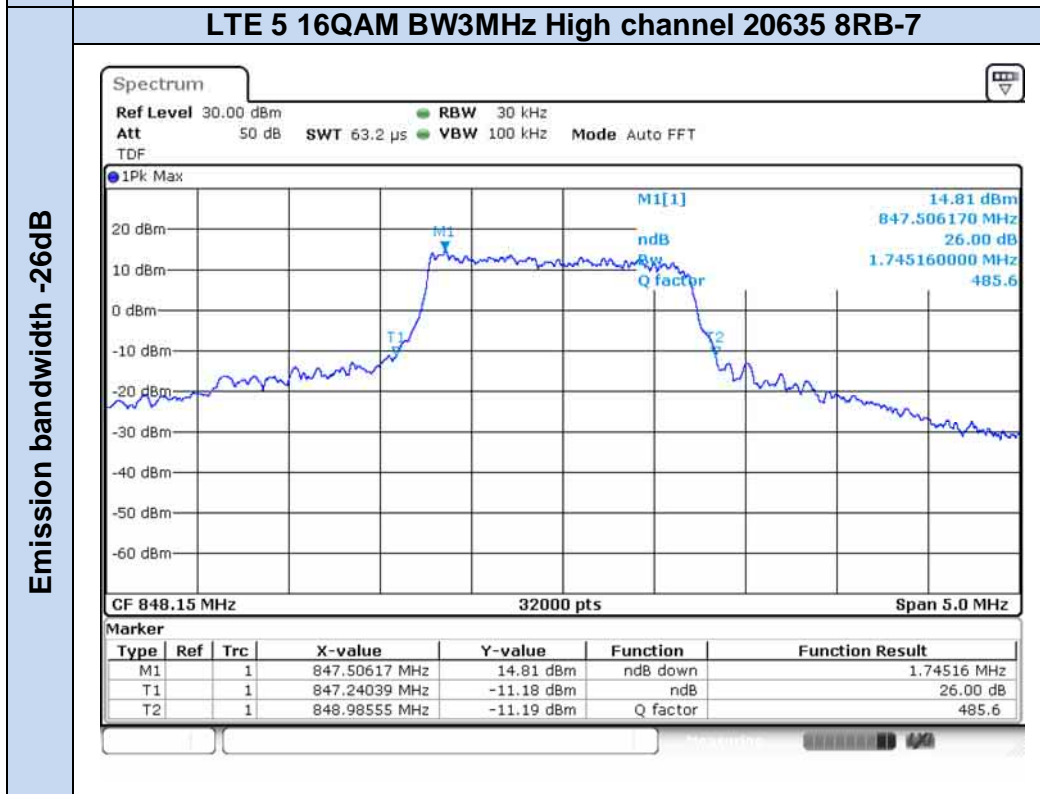

**LTE Band 5**

Occupied bandwidth 99%

Emission bandwidth -26dB

**LTE Band 17**