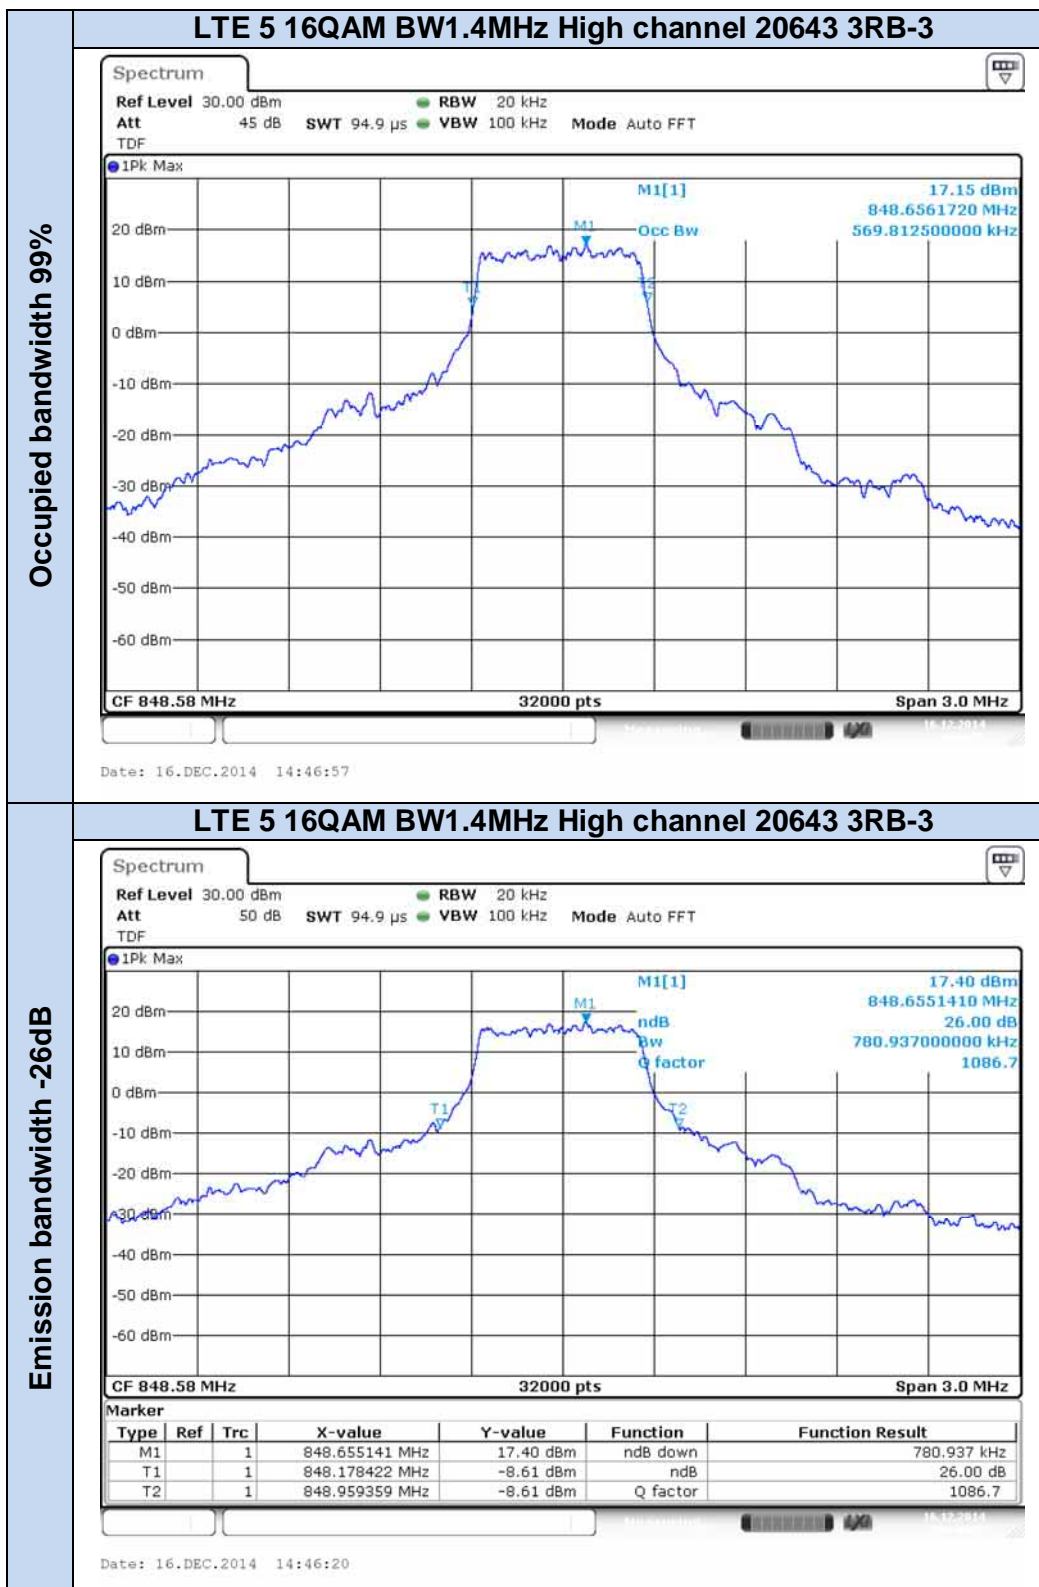

**LTE Band 5**

Occupied bandwidth 99%

Emission bandwidth -26dB

**LTE Band 17**