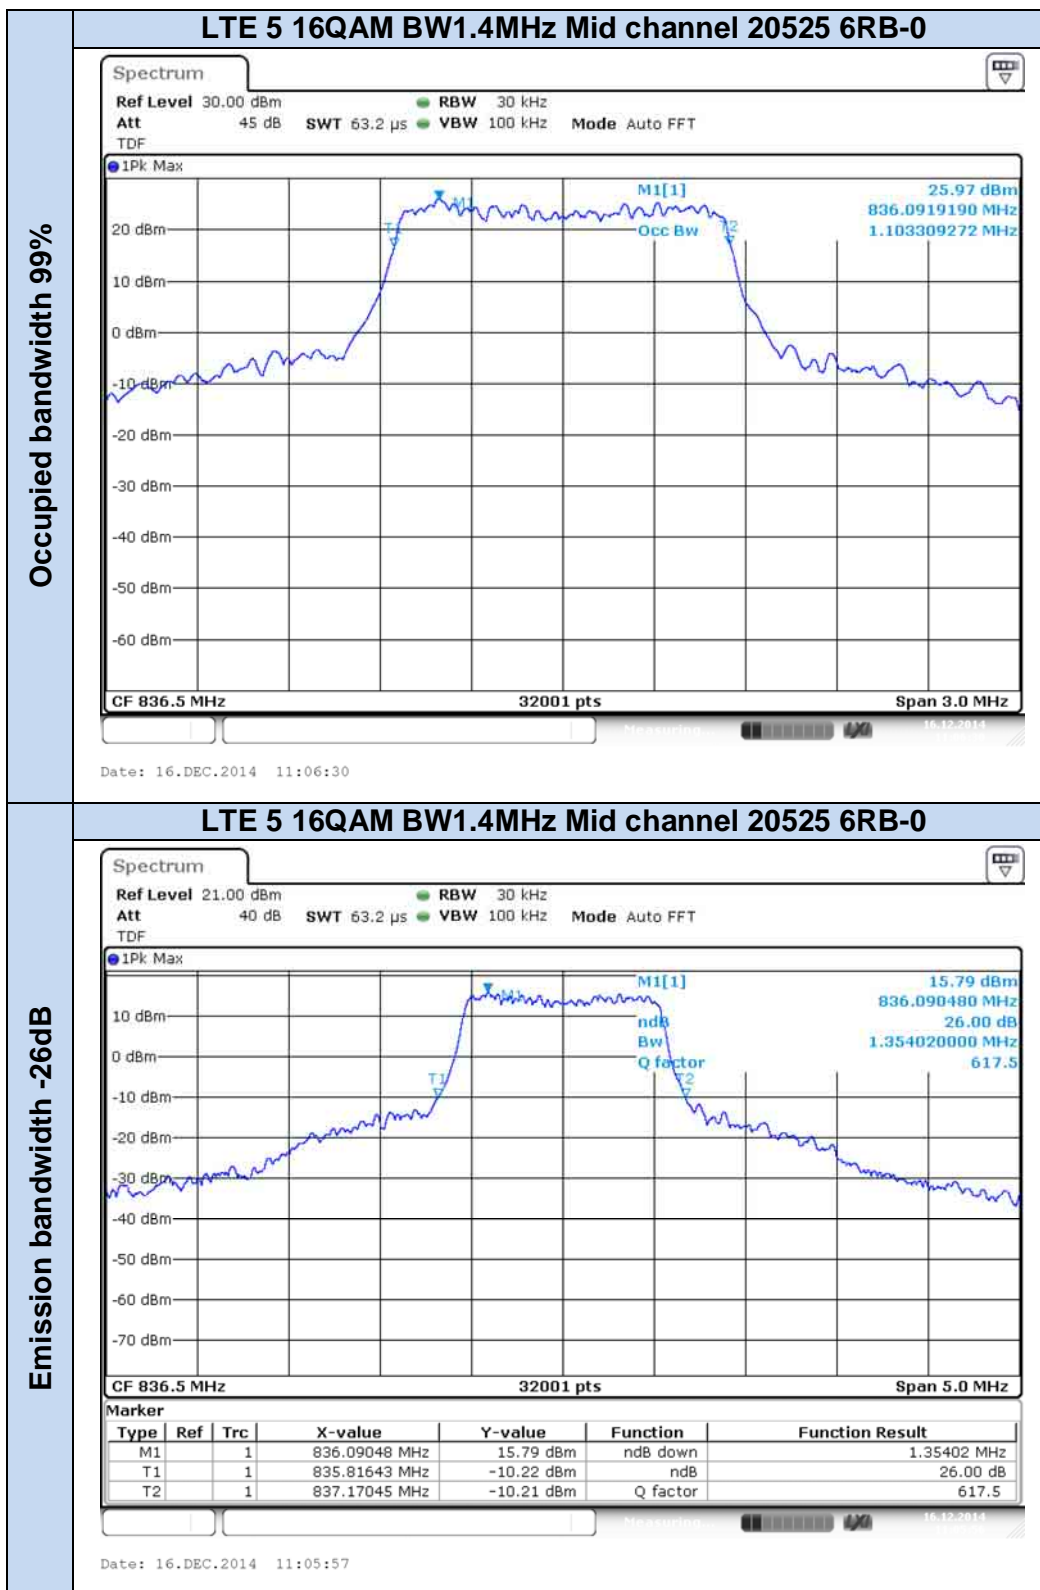

**LTE Band 5**

Occupied bandwidth 99%

Emission bandwidth -26dB

**LTE Band 17**