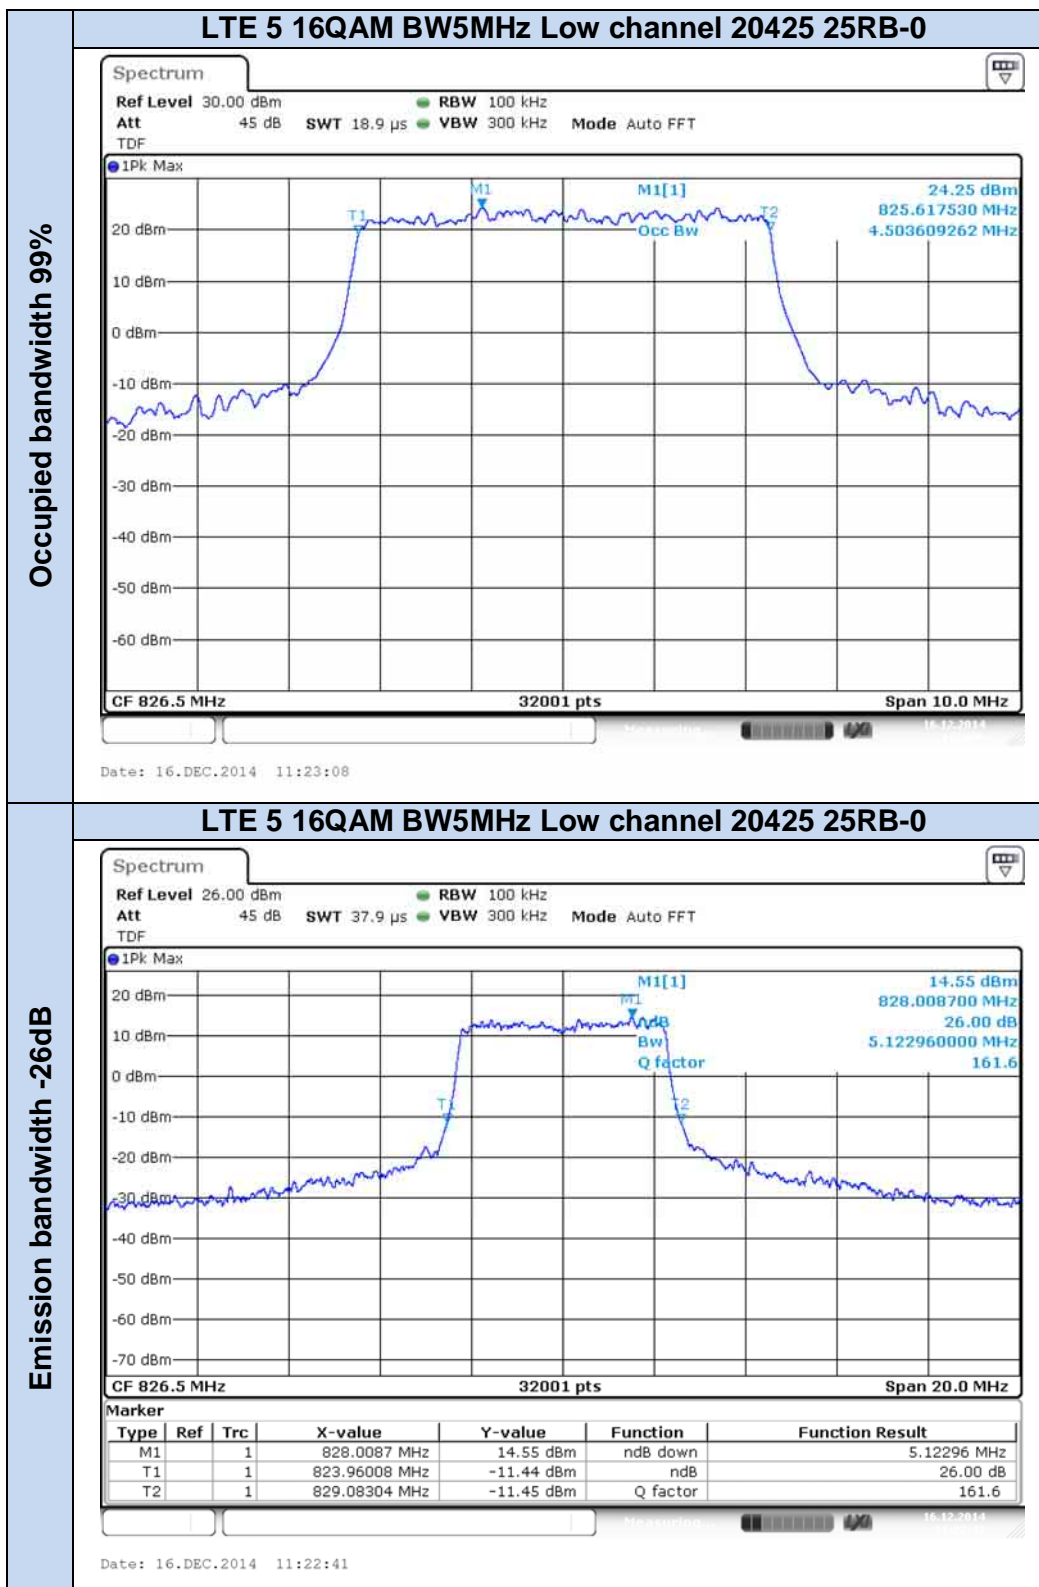

**LTE Band 5**

Occupied bandwidth 99%

Emission bandwidth -26dB

**LTE Band 17**