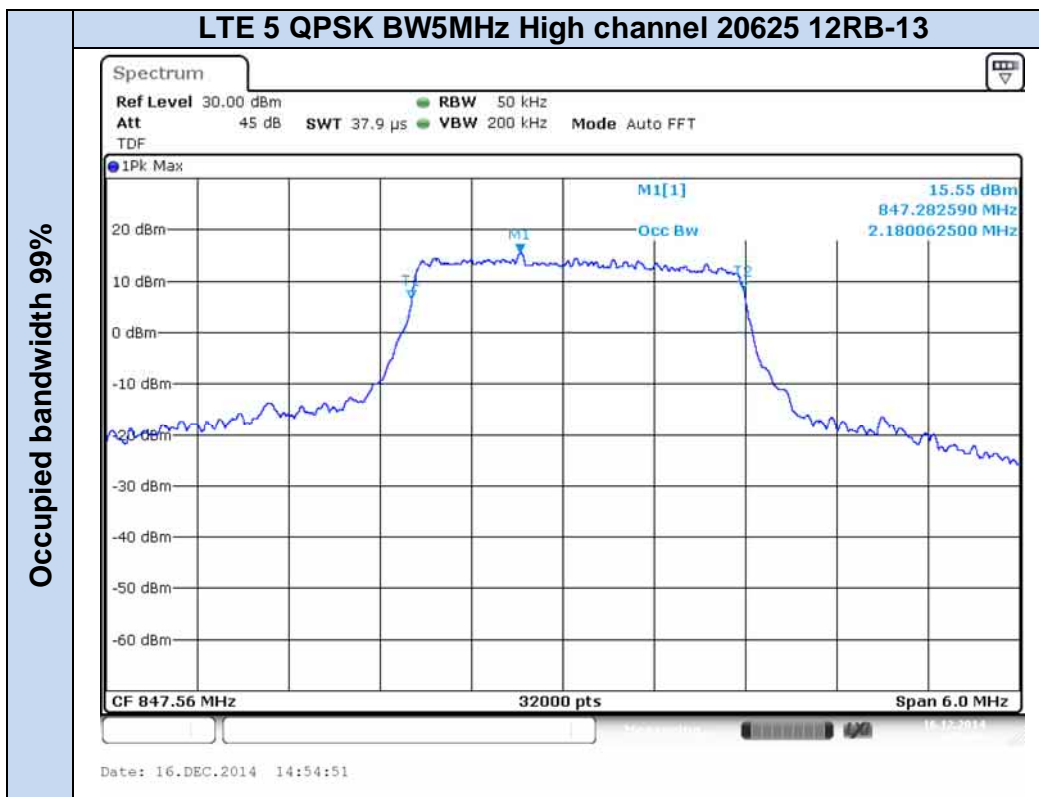

**LTE Band 5**

Occupied bandwidth 99%

Emission bandwidth -26dB

**LTE Band 17**