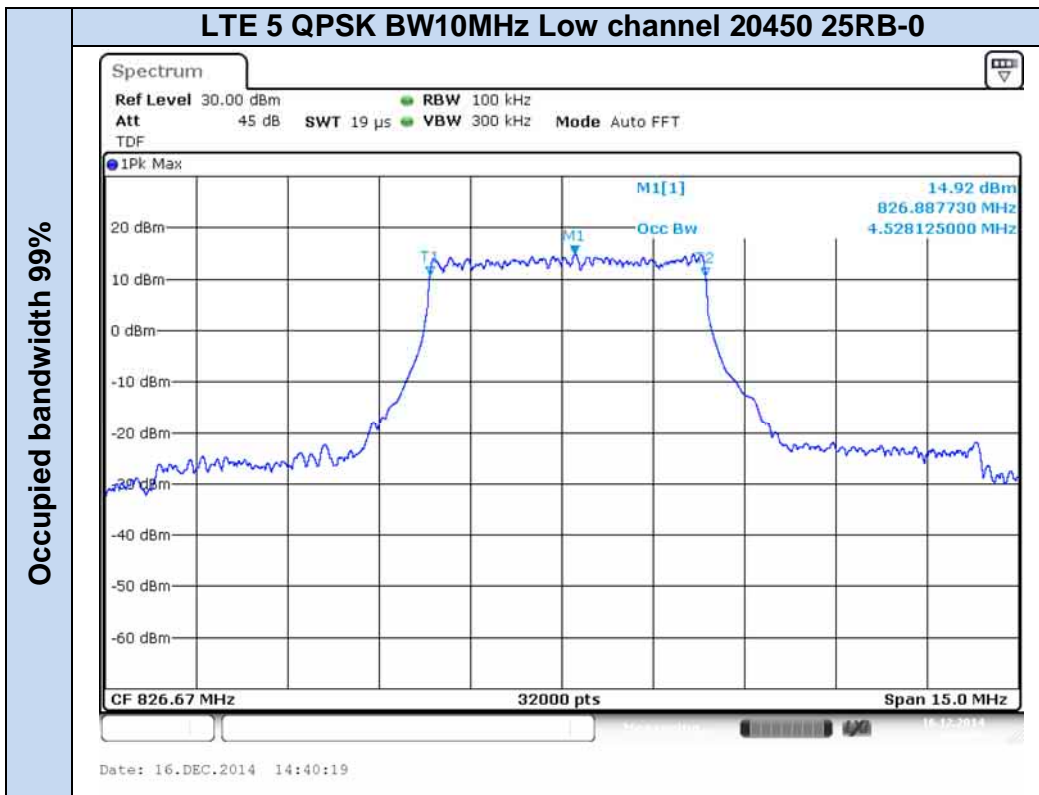

**LTE Band 5**

Occupied bandwidth 99%

Emission bandwidth -26dB

**LTE Band 17**