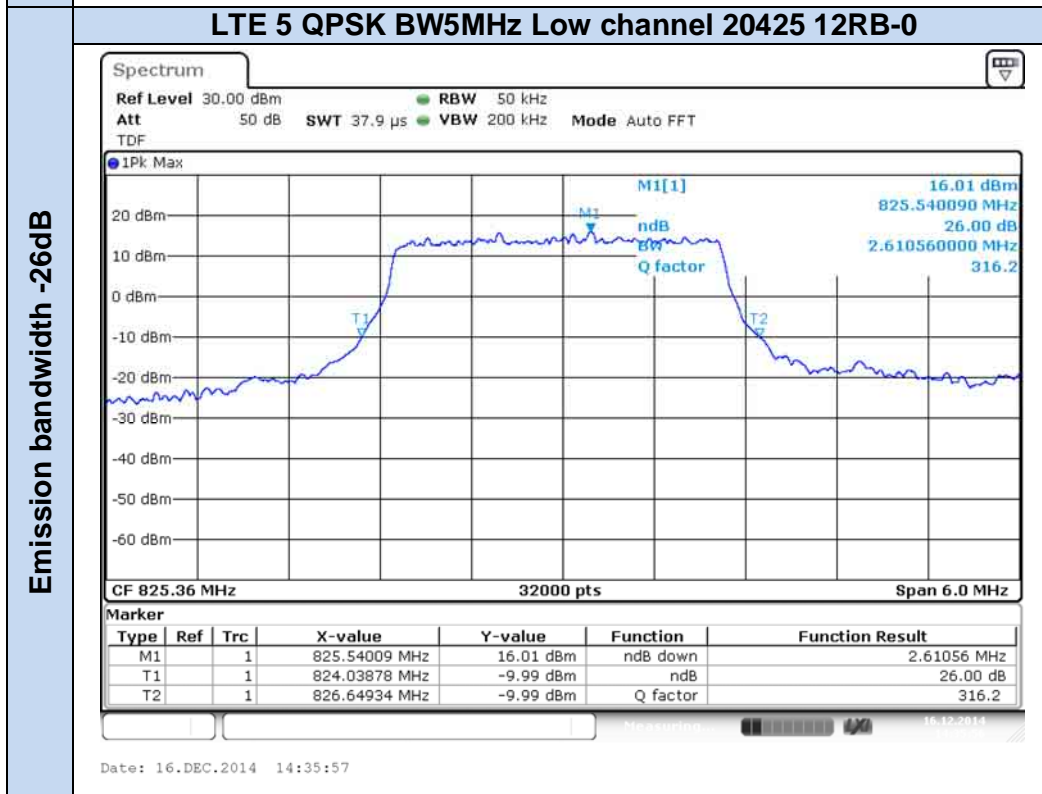

**LTE Band 5**

Occupied bandwidth 99%

Emission bandwidth -26dB

**LTE Band 17**