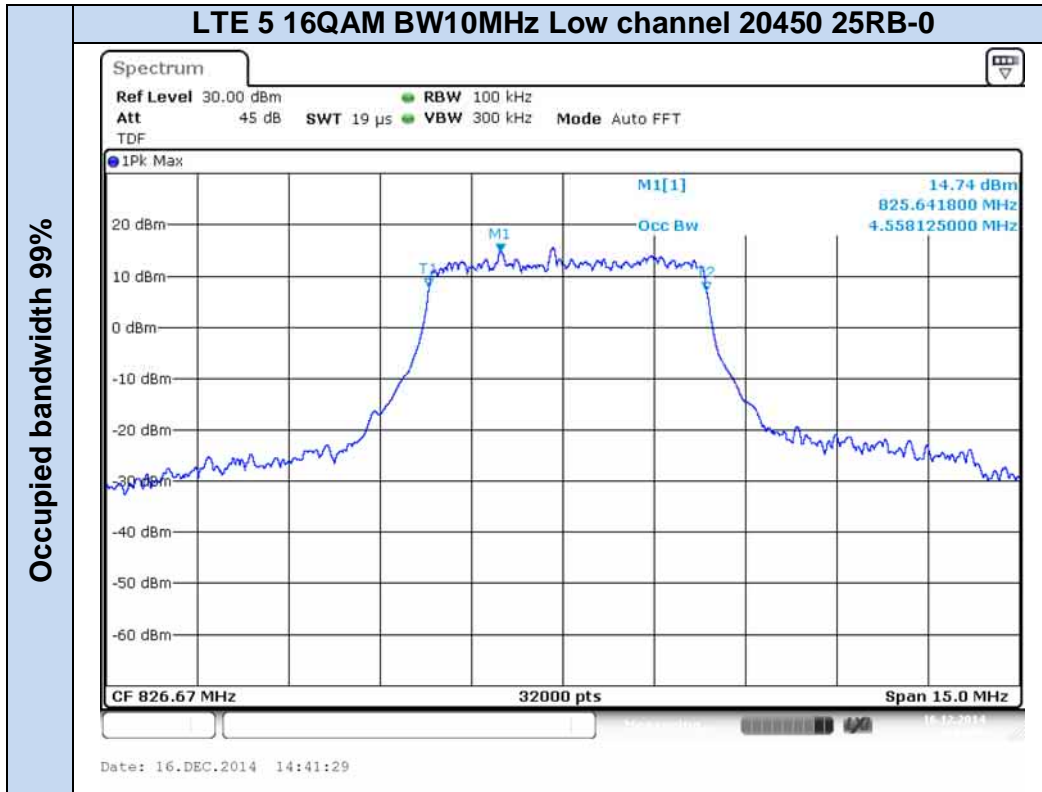

**LTE Band 5**

Occupied bandwidth 99%

Emission bandwidth -26dB

**LTE Band 17**