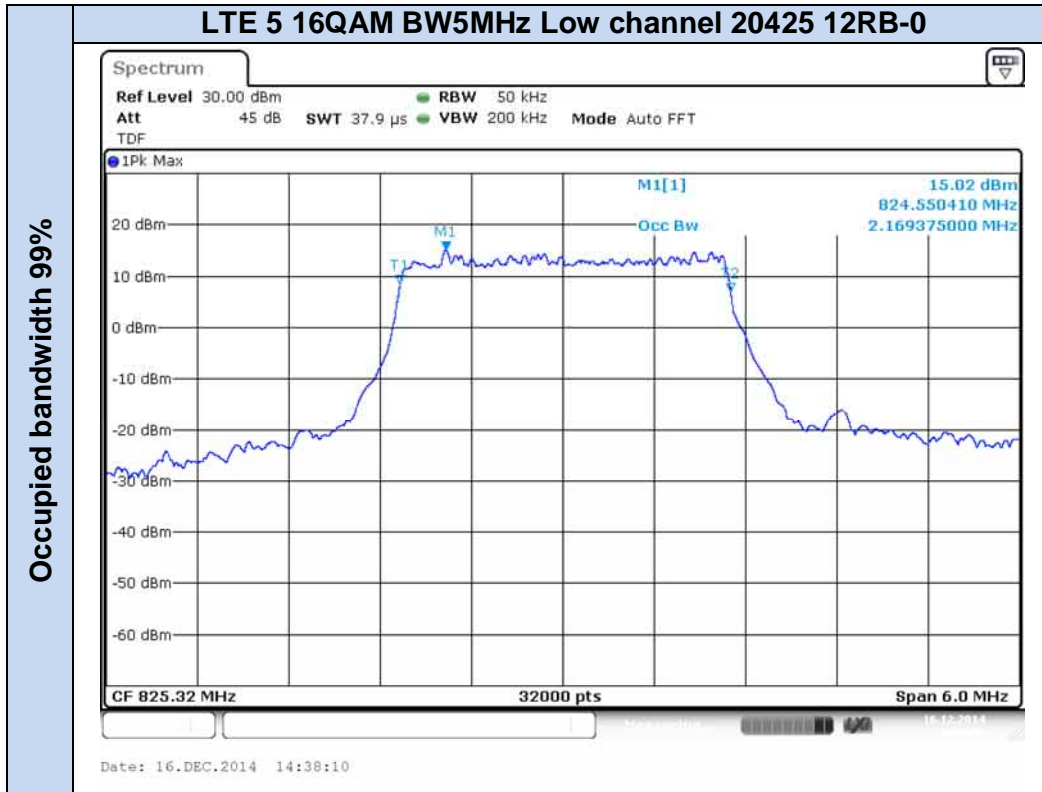

**LTE Band 5**

Occupied bandwidth 99%

Emission bandwidth -26dB

**LTE Band 17**