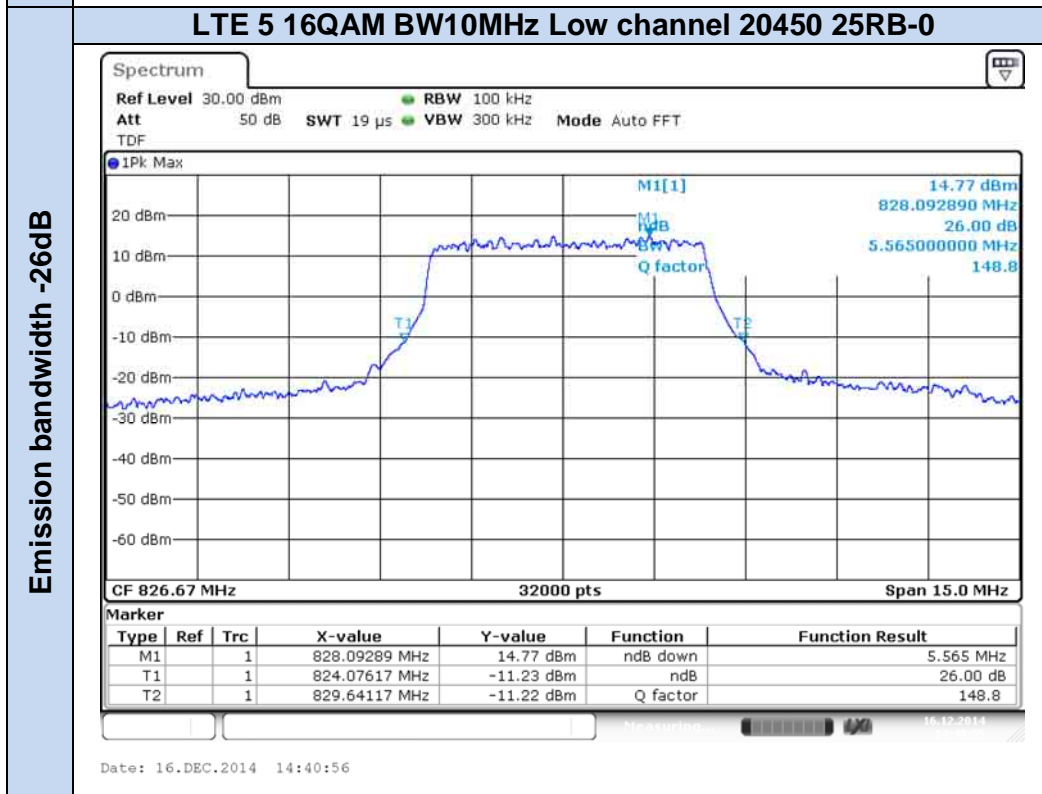

**LTE Band 5**

Occupied bandwidth 99%

Emission bandwidth -26dB

**LTE Band 17**