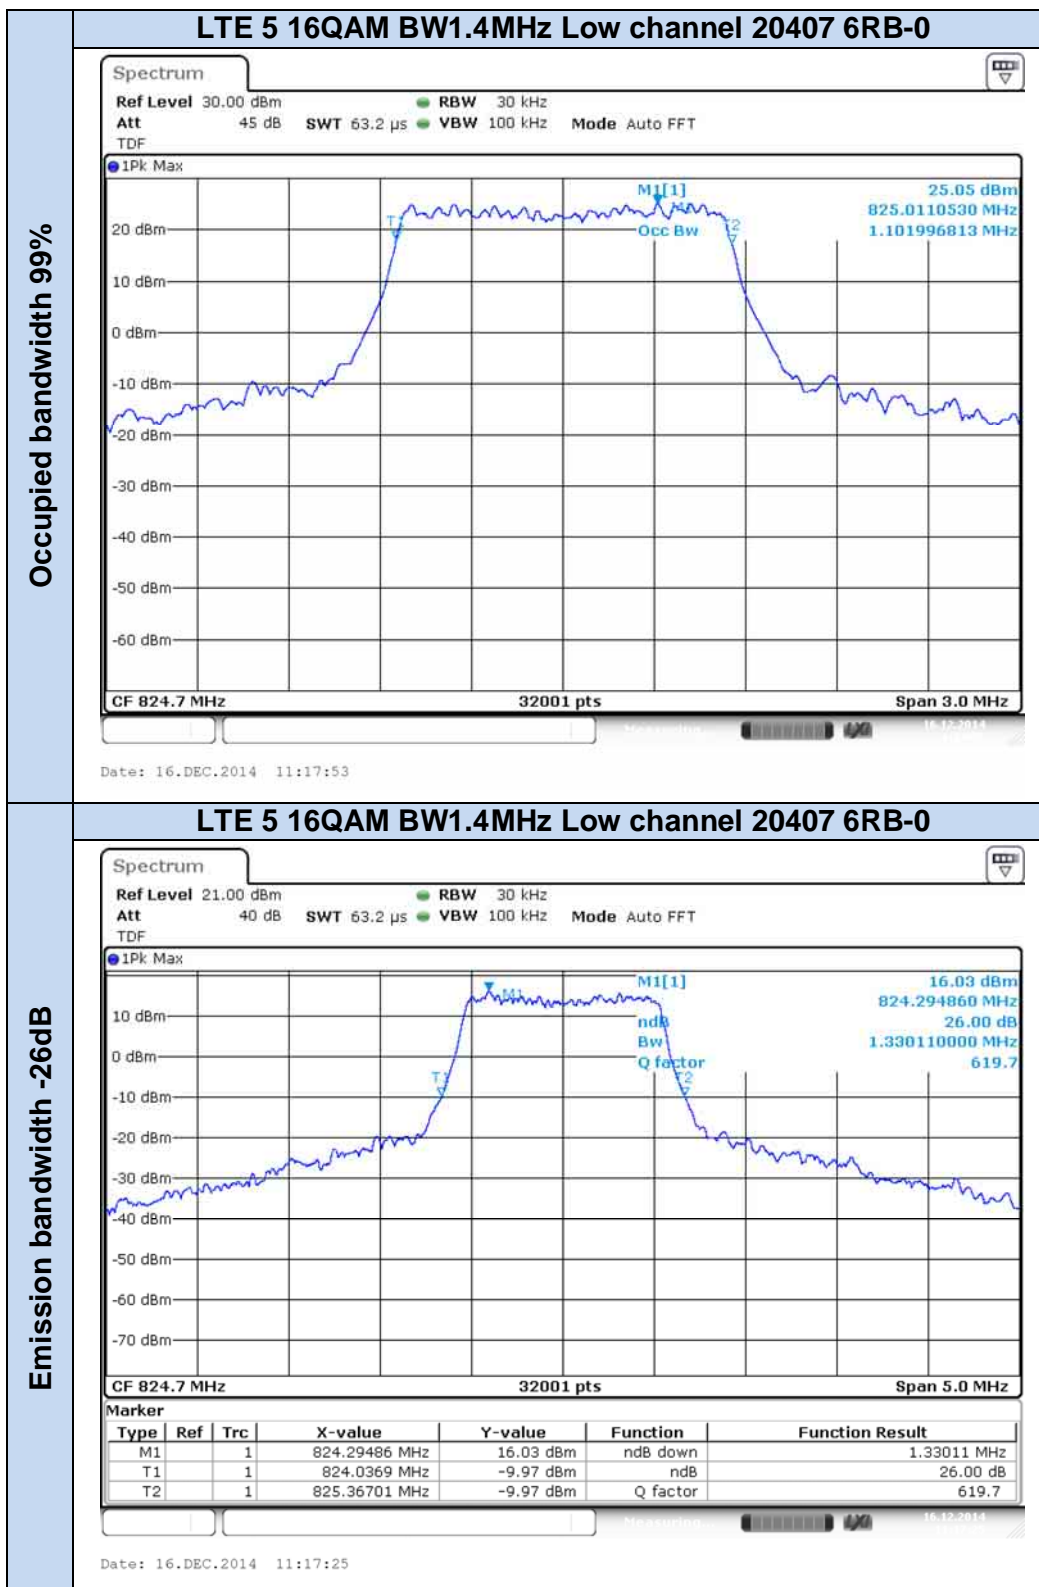

**LTE Band 5**

Occupied bandwidth 99%

Emission bandwidth -26dB

**LTE Band 17**