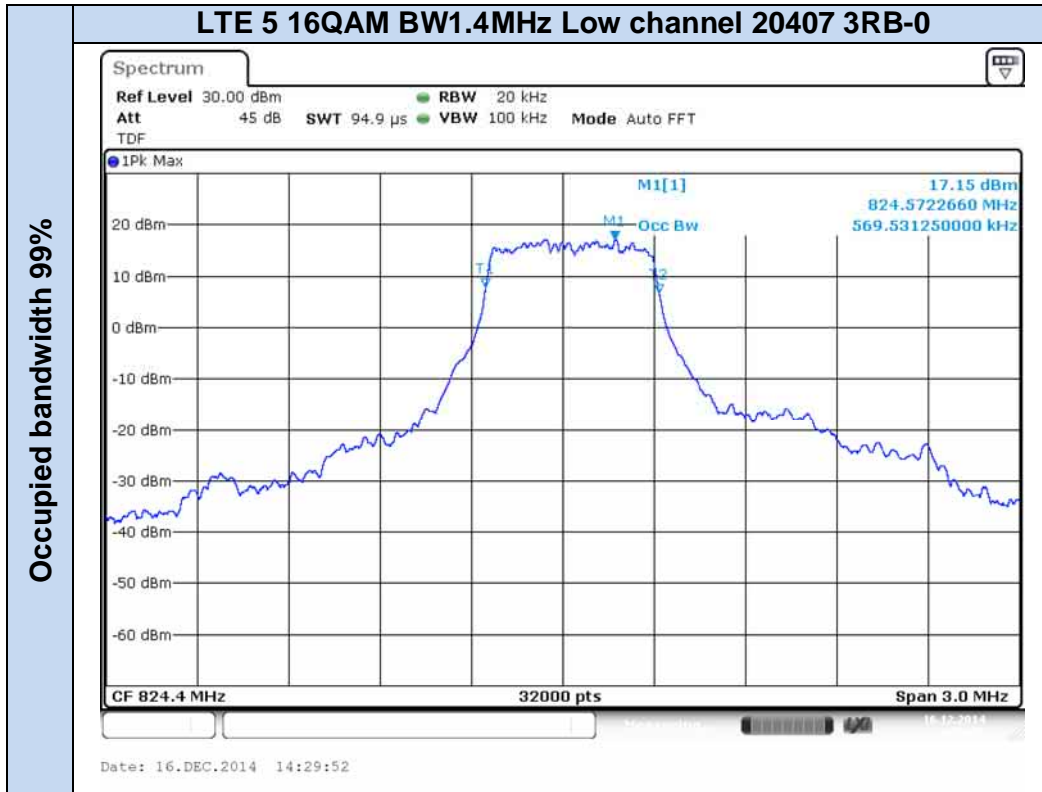

**LTE Band 5**

Occupied bandwidth 99%

Emission bandwidth -26dB

**LTE Band 17**