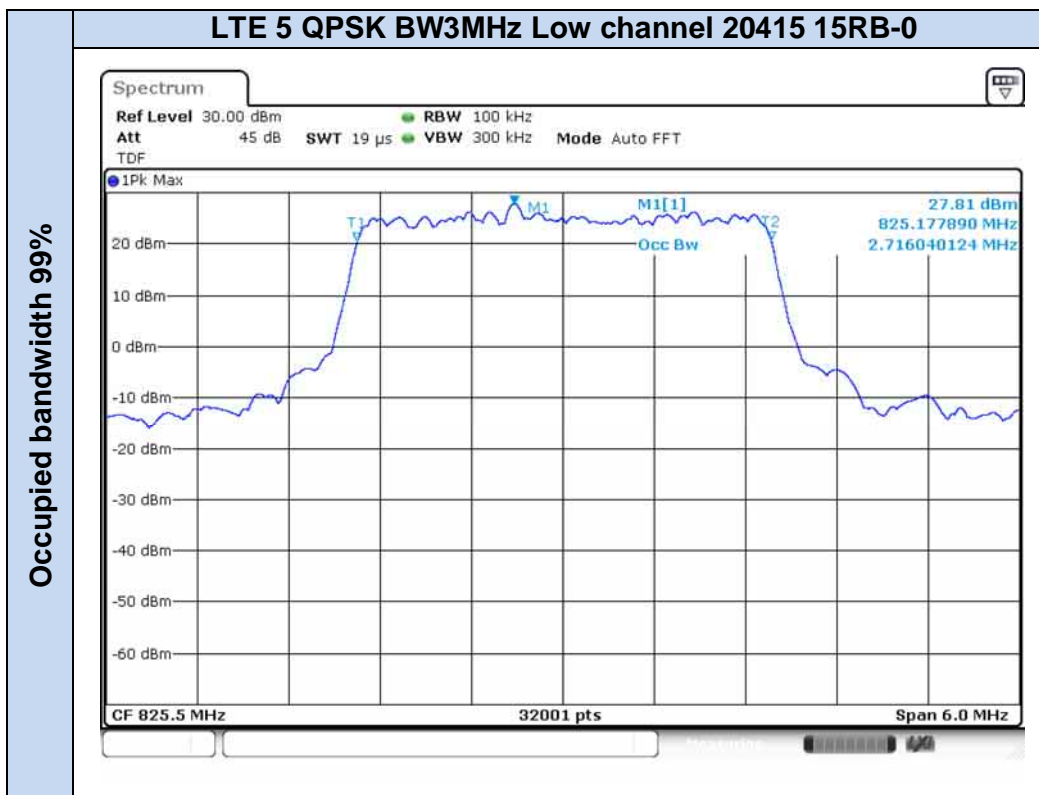

**LTE Band 5**

Occupied bandwidth 99%

Emission bandwidth -26dB

**LTE Band 17**