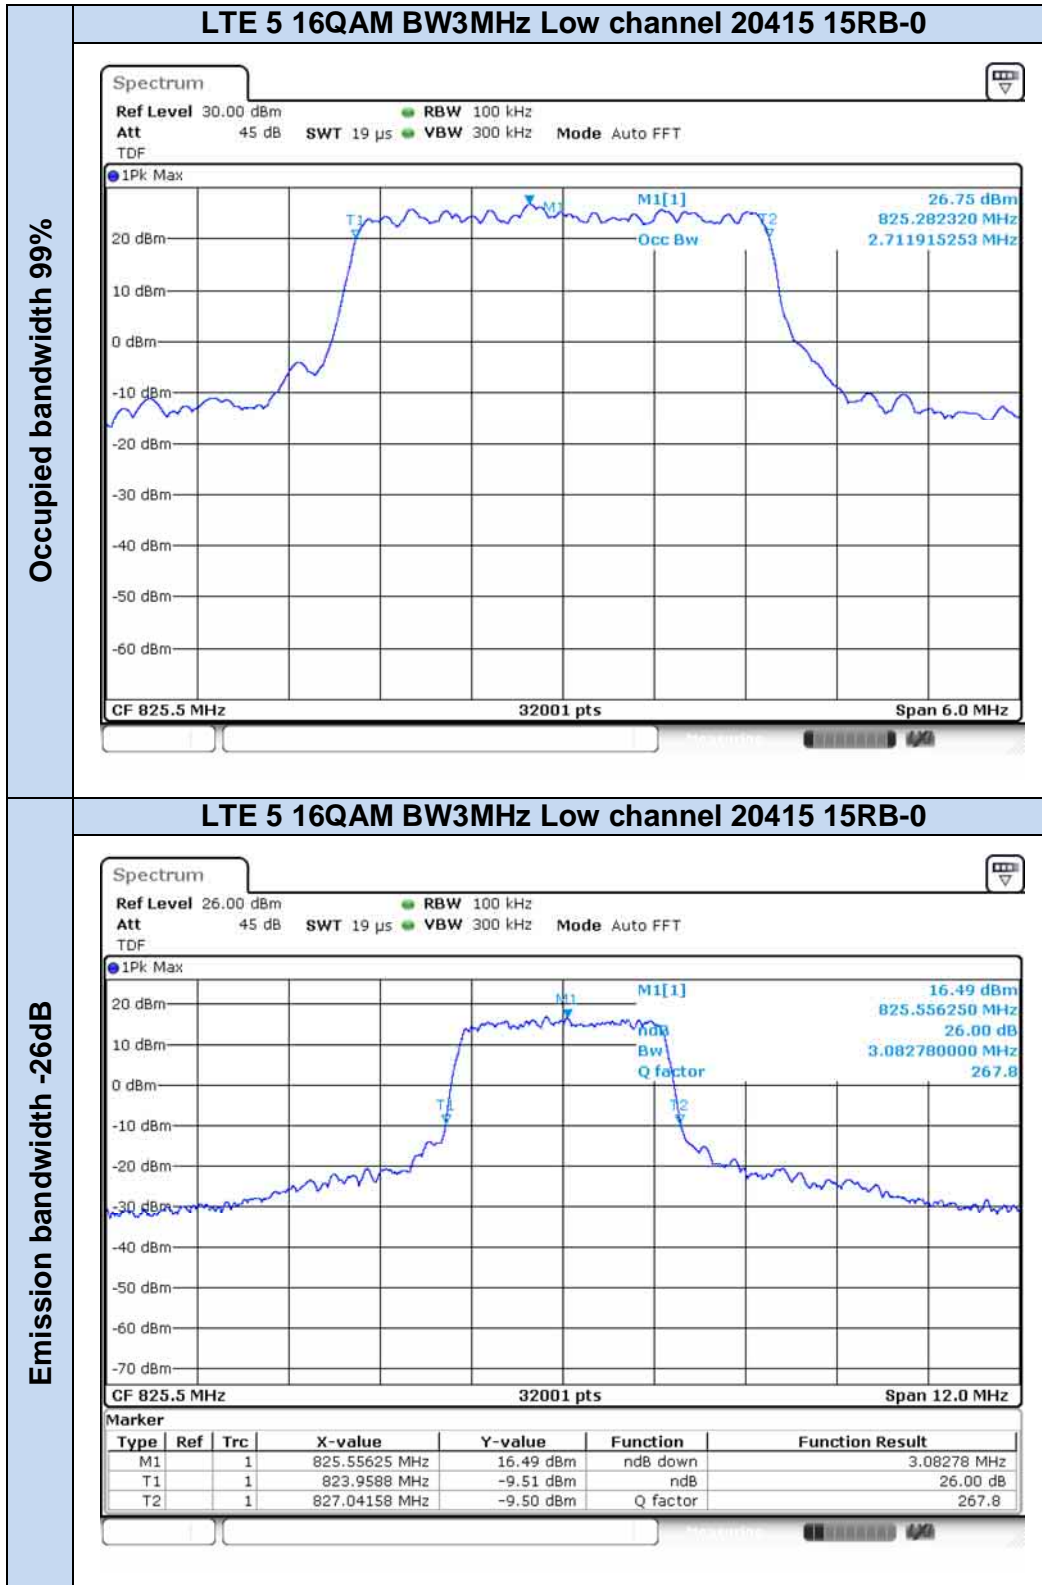

**LTE Band 5**

Occupied bandwidth 99%

Emission bandwidth -26dB

**LTE Band 17**