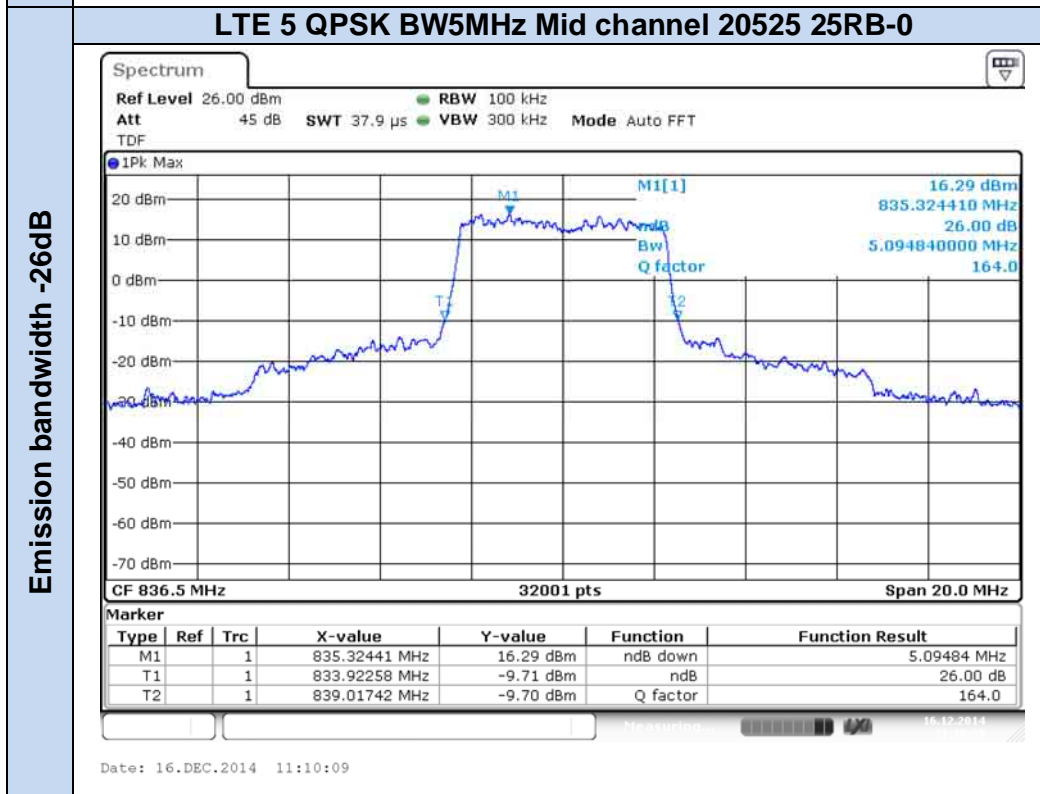

**LTE Band 5**

Occupied bandwidth 99%

Emission bandwidth -26dB

**LTE Band 17**