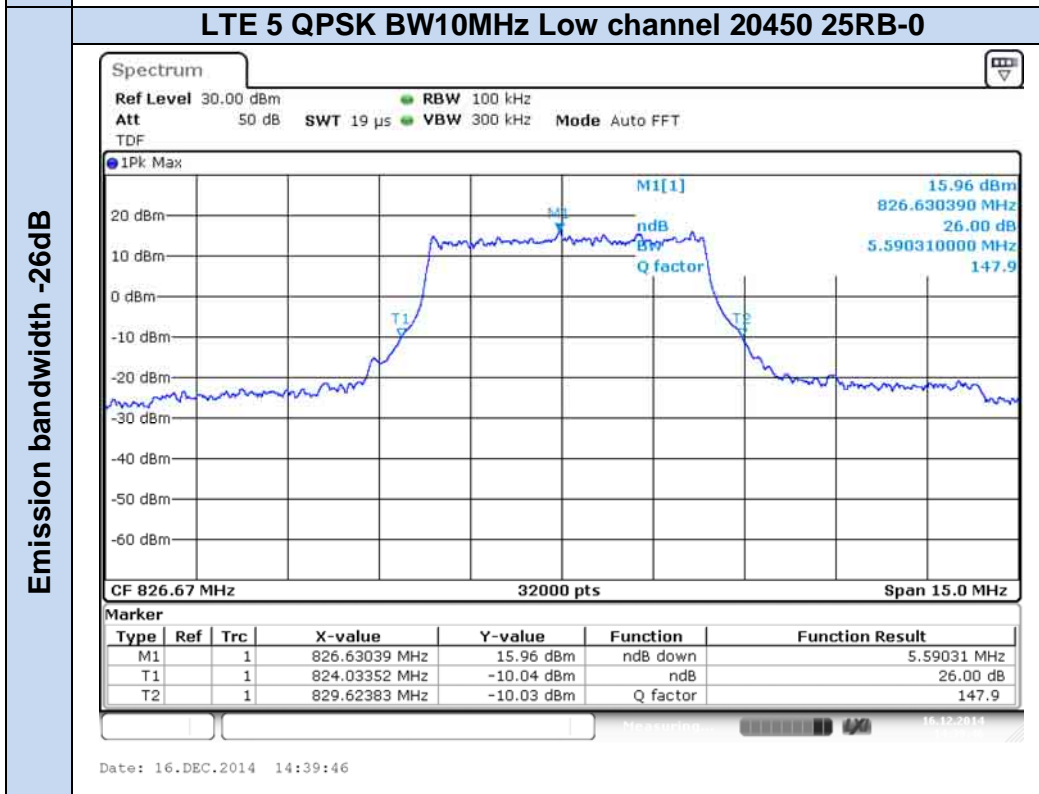

**LTE Band 5**

Occupied bandwidth 99%

Emission bandwidth -26dB

**LTE Band 17**