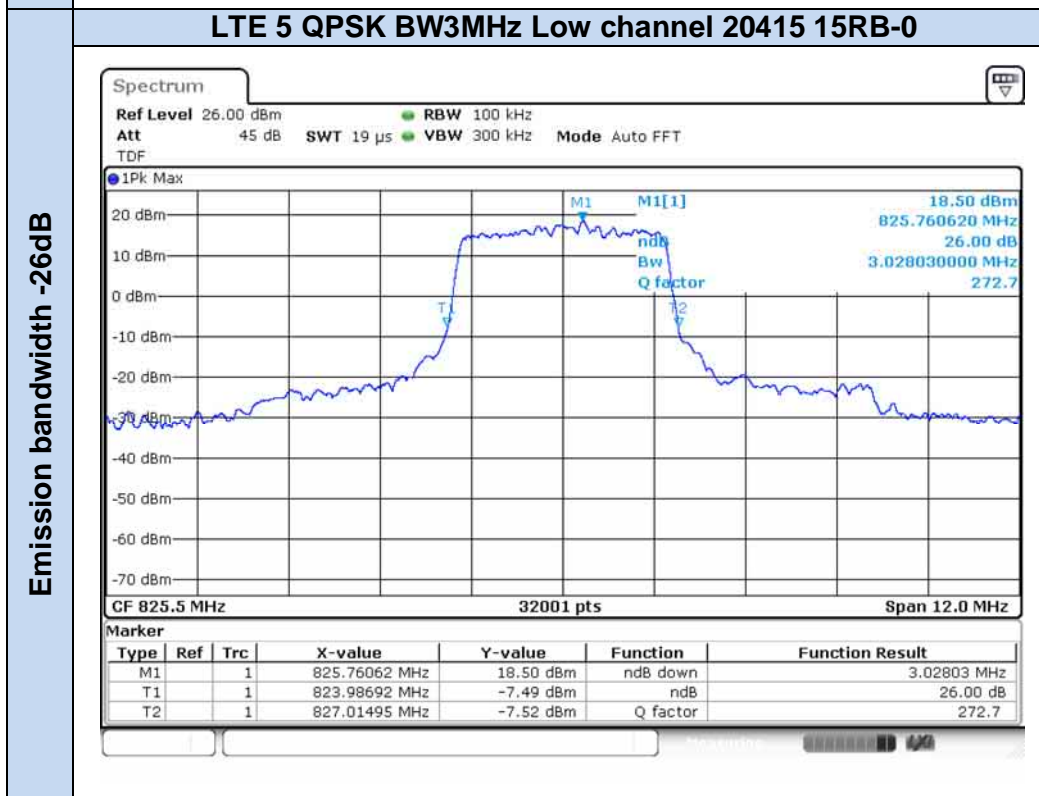

**LTE Band 5**

Occupied bandwidth 99%

Emission bandwidth -26dB

**LTE Band 17**