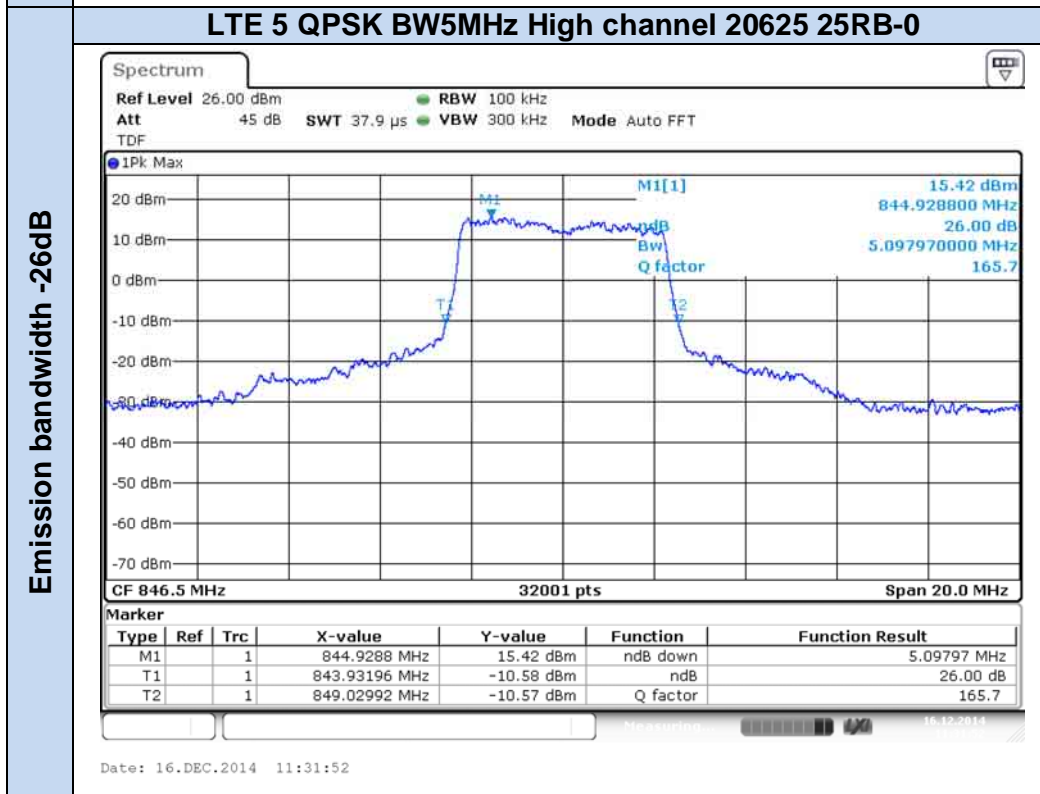

**LTE Band 5**

Occupied bandwidth 99%

Emission bandwidth -26dB

**LTE Band 17**