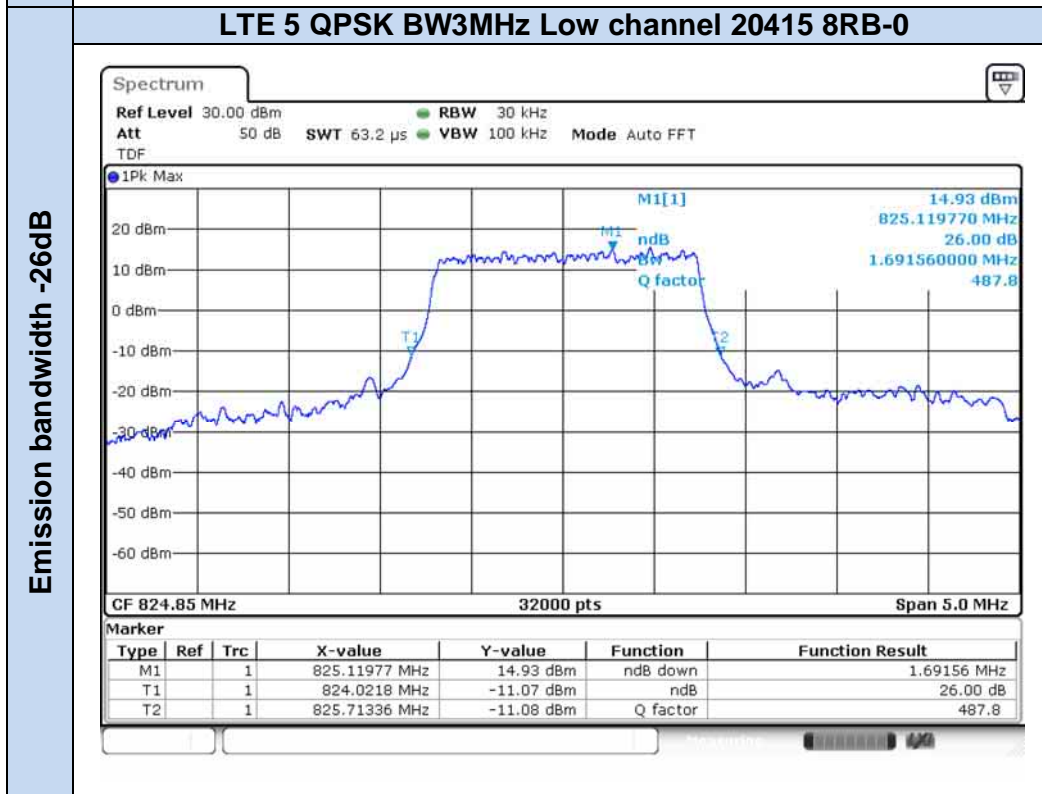

**LTE Band 5**

Occupied bandwidth 99%

Emission bandwidth -26dB

**LTE Band 17**