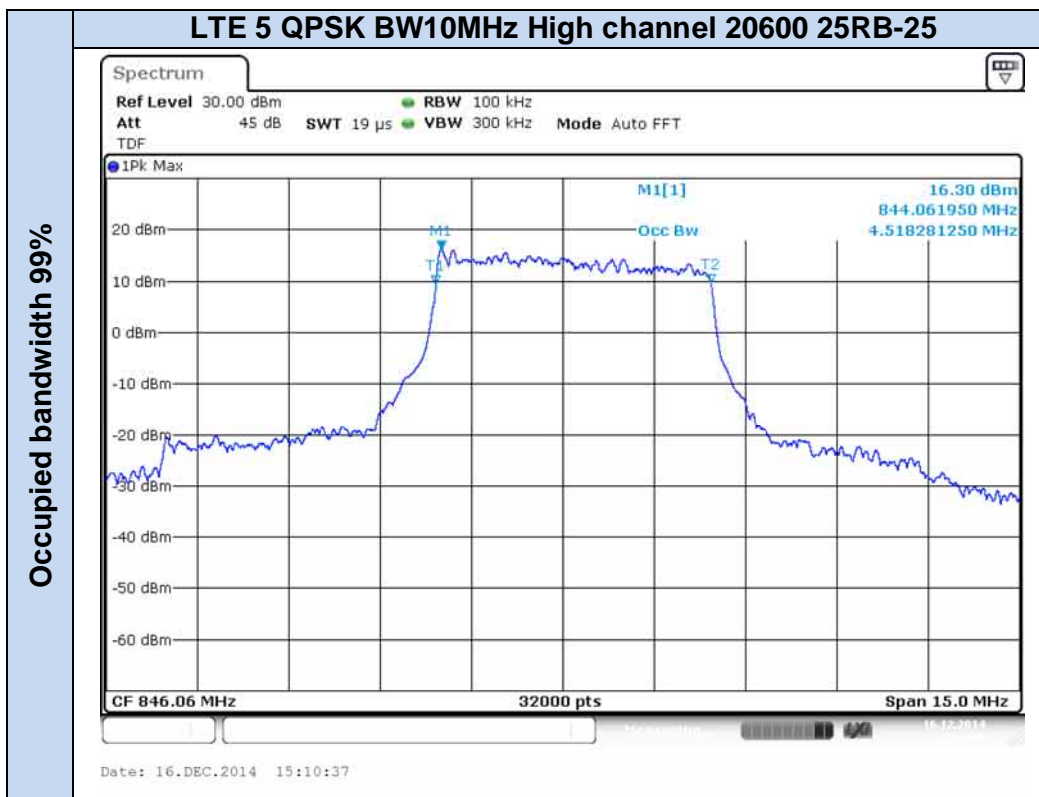

**LTE Band 5**

Occupied bandwidth 99%

Emission bandwidth -26dB

**LTE Band 17**