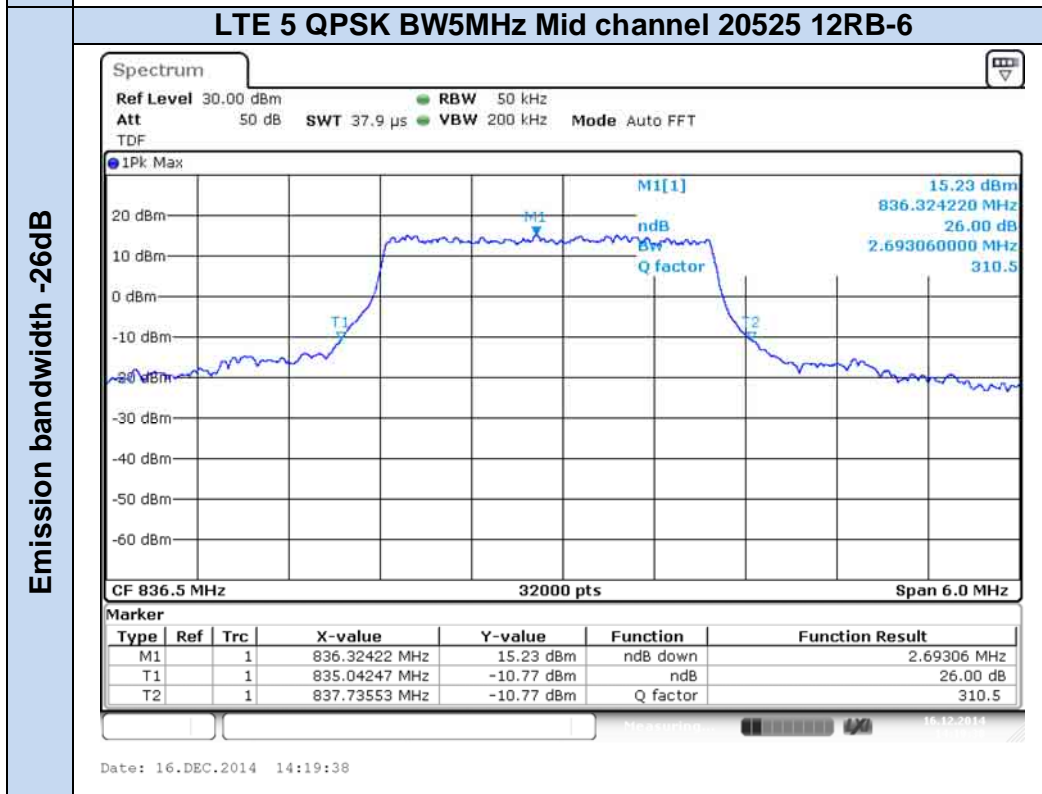

**LTE Band 5**

Occupied bandwidth 99%

Emission bandwidth -26dB

**LTE Band 17**