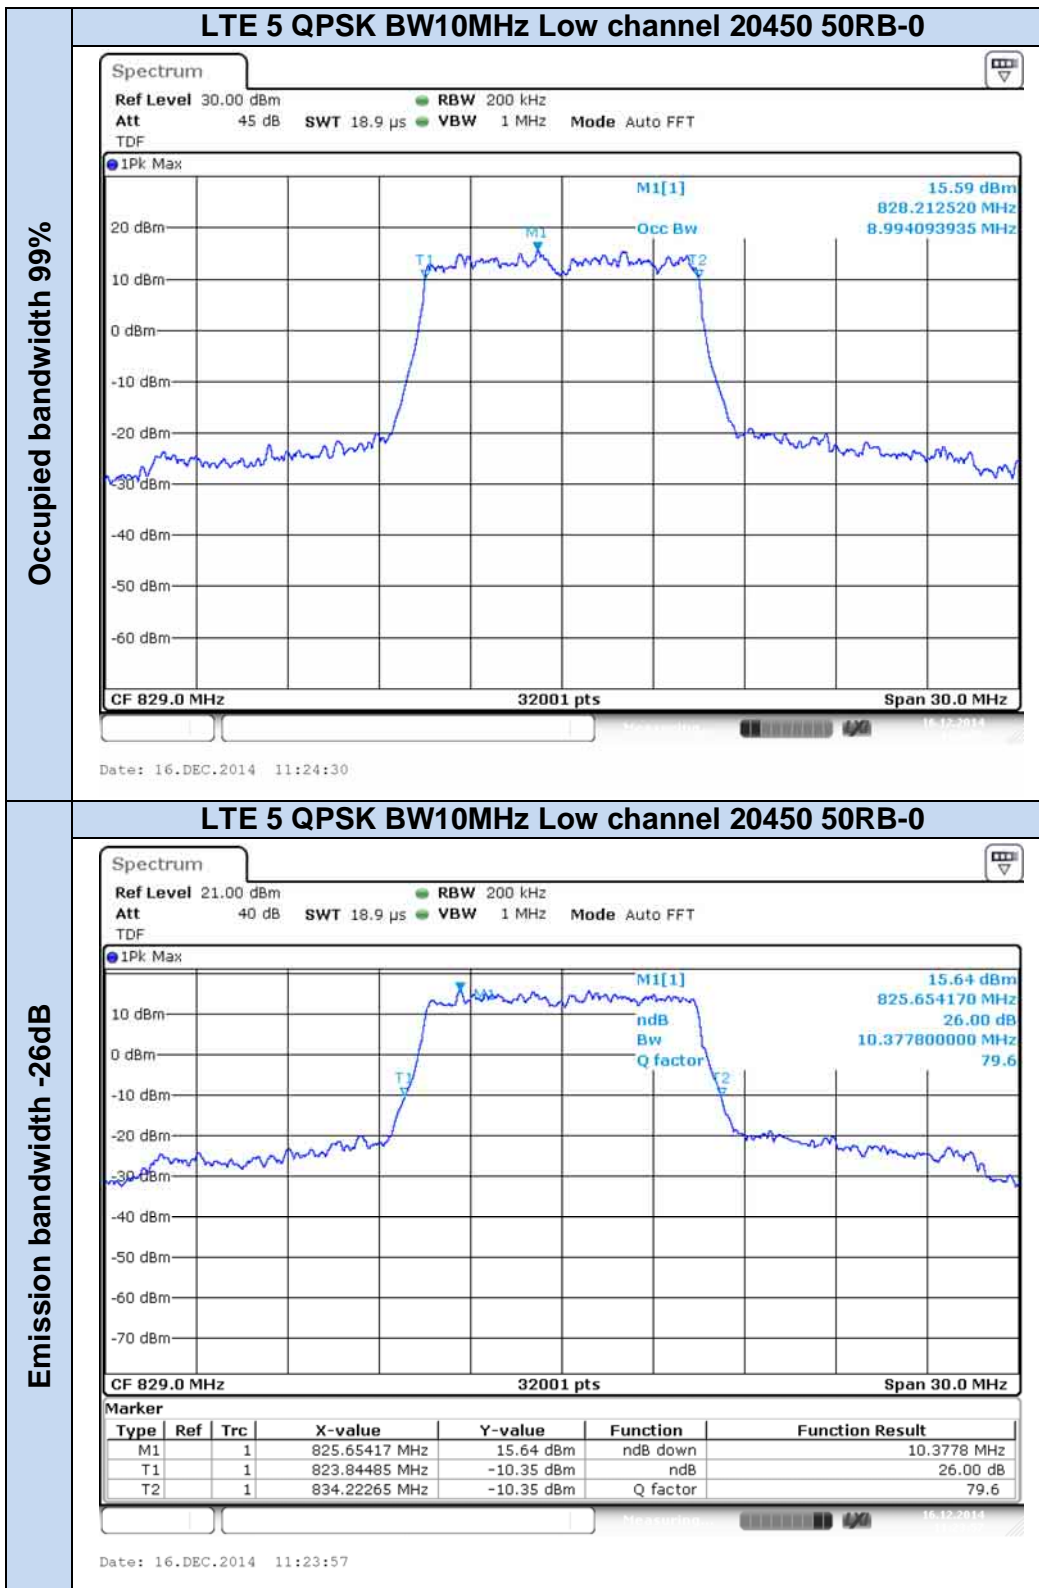

**LTE Band 5**

Occupied bandwidth 99%

Emission bandwidth -26dB

**LTE Band 17**