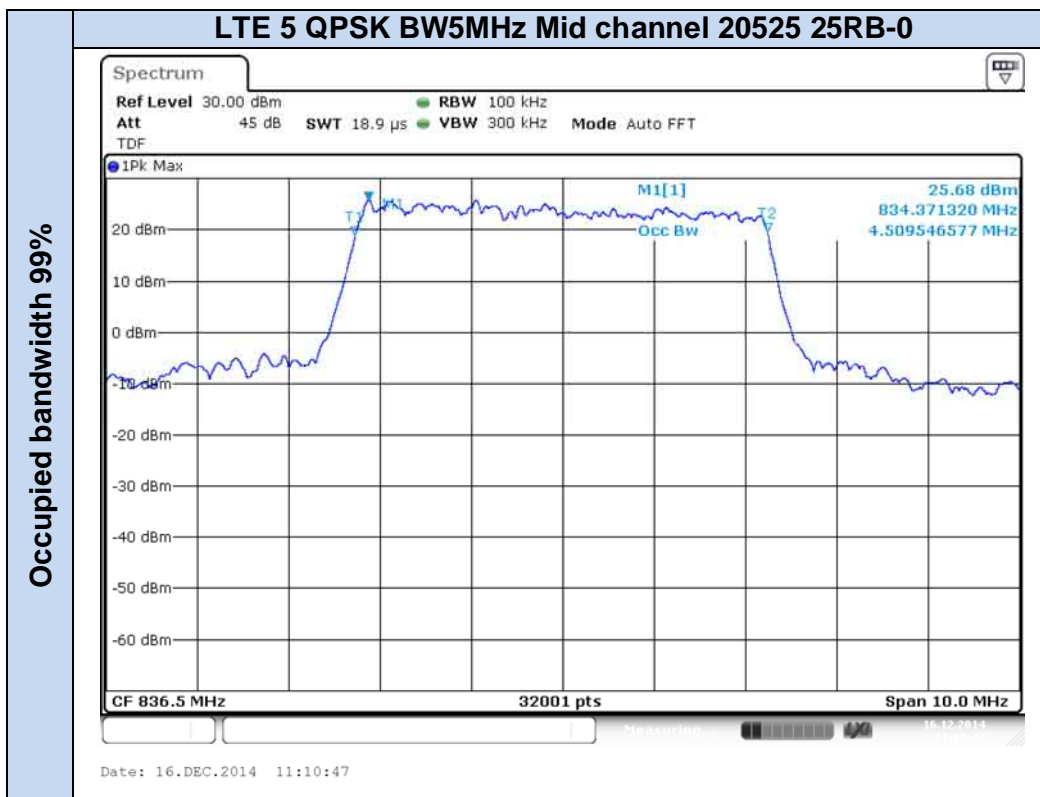

**LTE Band 5**

Occupied bandwidth 99%

Emission bandwidth -26dB

**LTE Band 17**