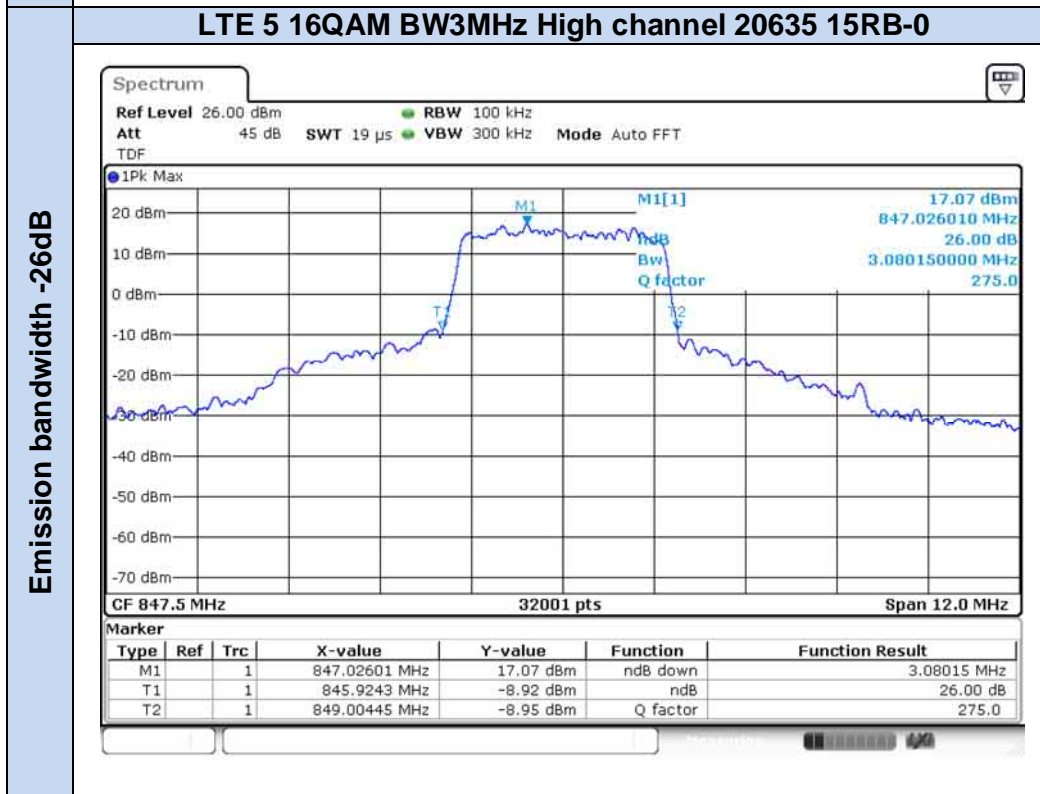

**LTE Band 5**

Occupied bandwidth 99%

Emission bandwidth -26dB

**LTE Band 17**