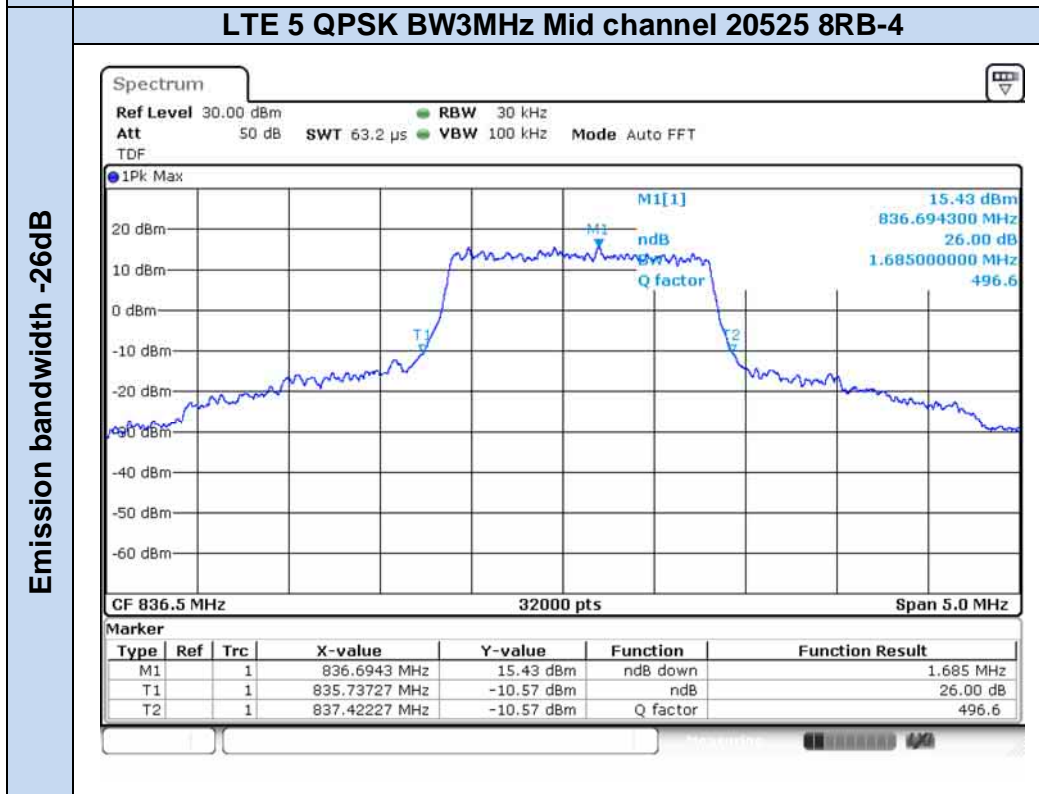

**LTE Band 5**

Occupied bandwidth 99%

Emission bandwidth -26dB

**LTE Band 17**