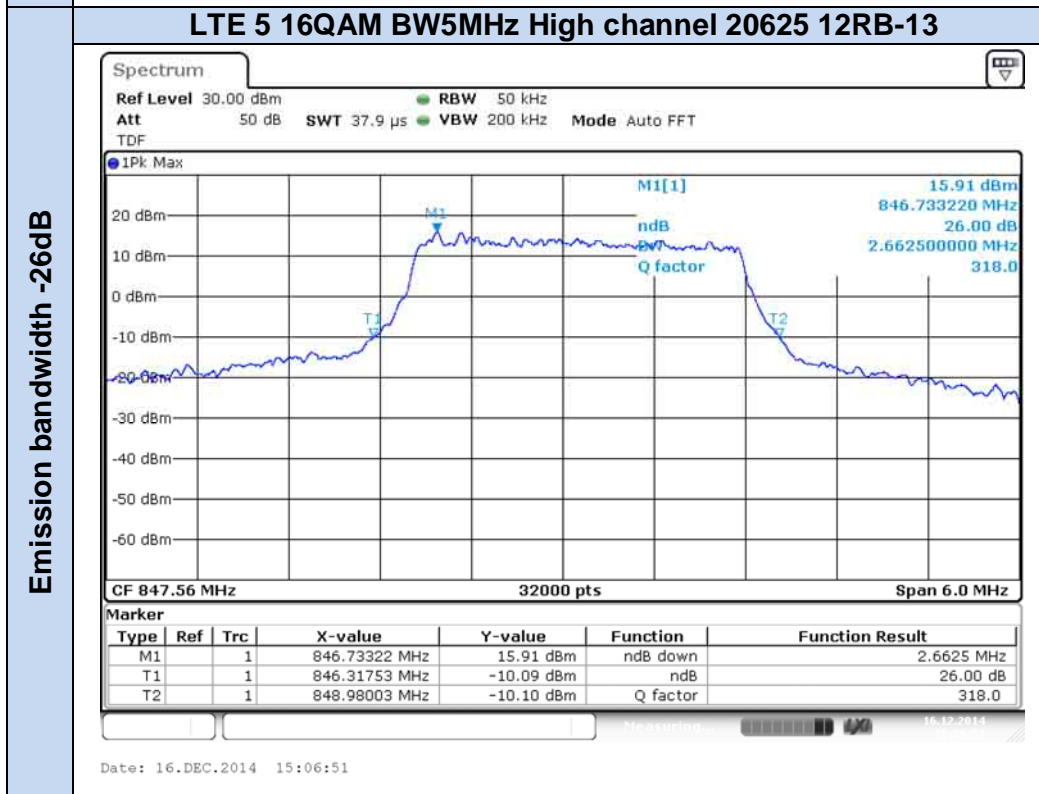

**LTE Band 5**

Occupied bandwidth 99%

Emission bandwidth -26dB

**LTE Band 17**