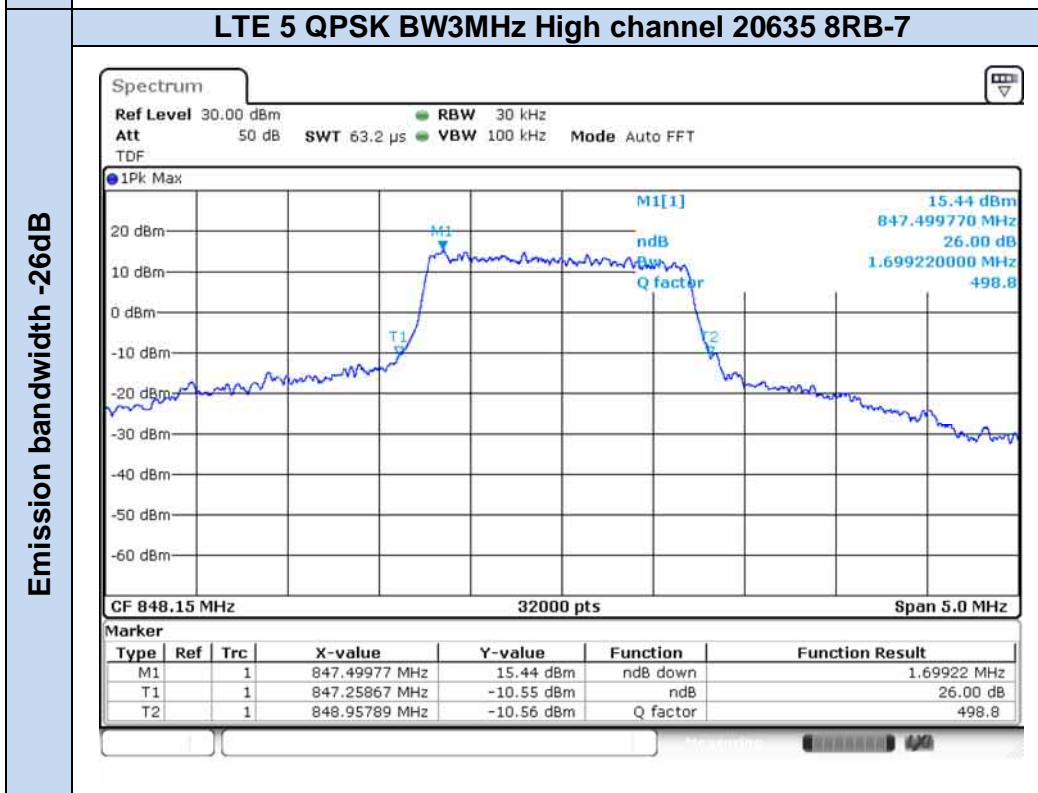

**LTE Band 5**

Occupied bandwidth 99%

Emission bandwidth -26dB

**LTE Band 17**