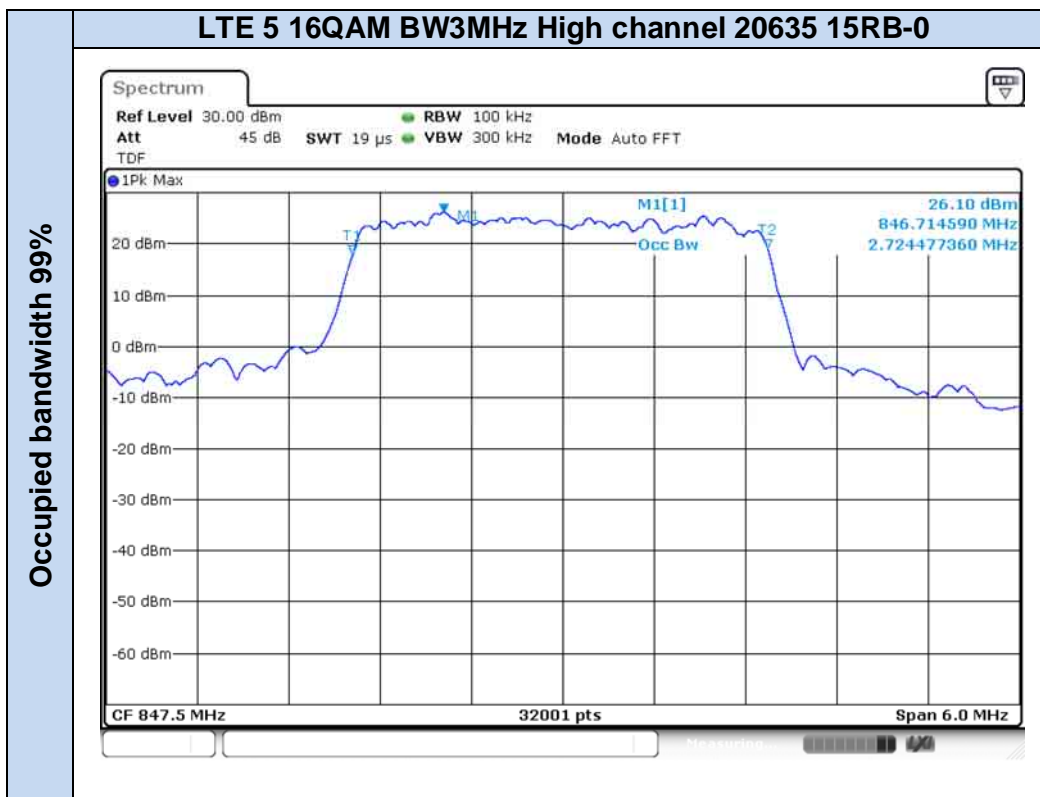

**LTE Band 5**

Occupied bandwidth 99%

Emission bandwidth -26dB

**LTE Band 17**