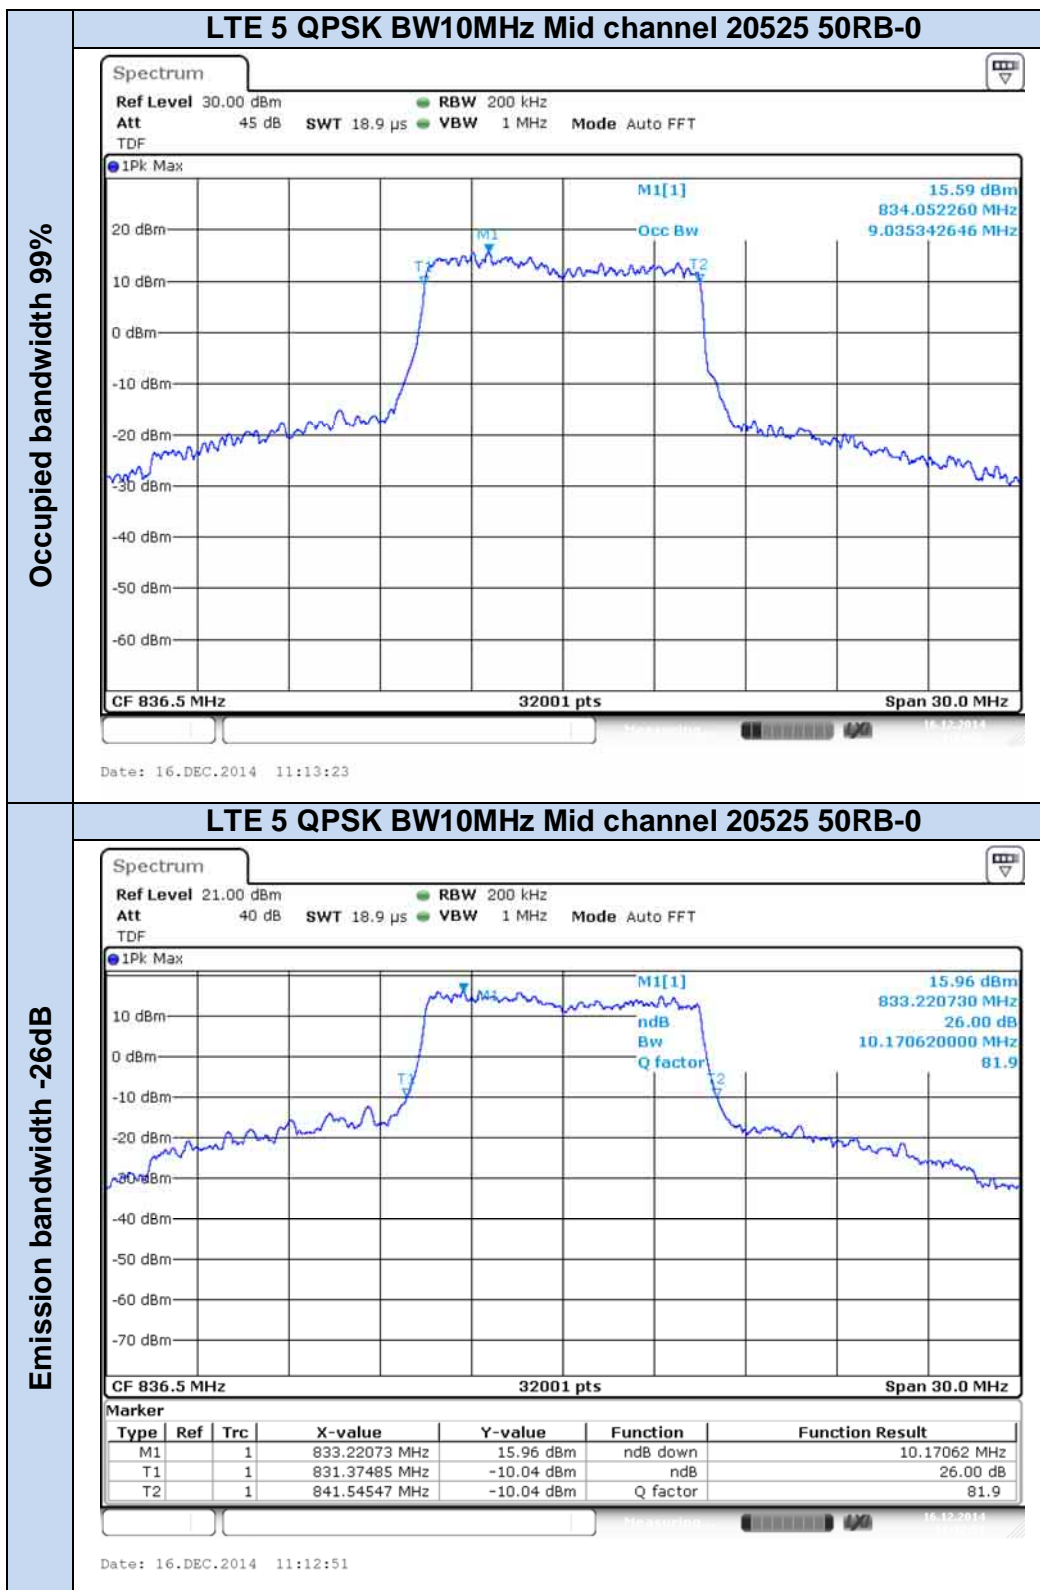

**LTE Band 5**

Occupied bandwidth 99%

Emission bandwidth -26dB

**LTE Band 17**