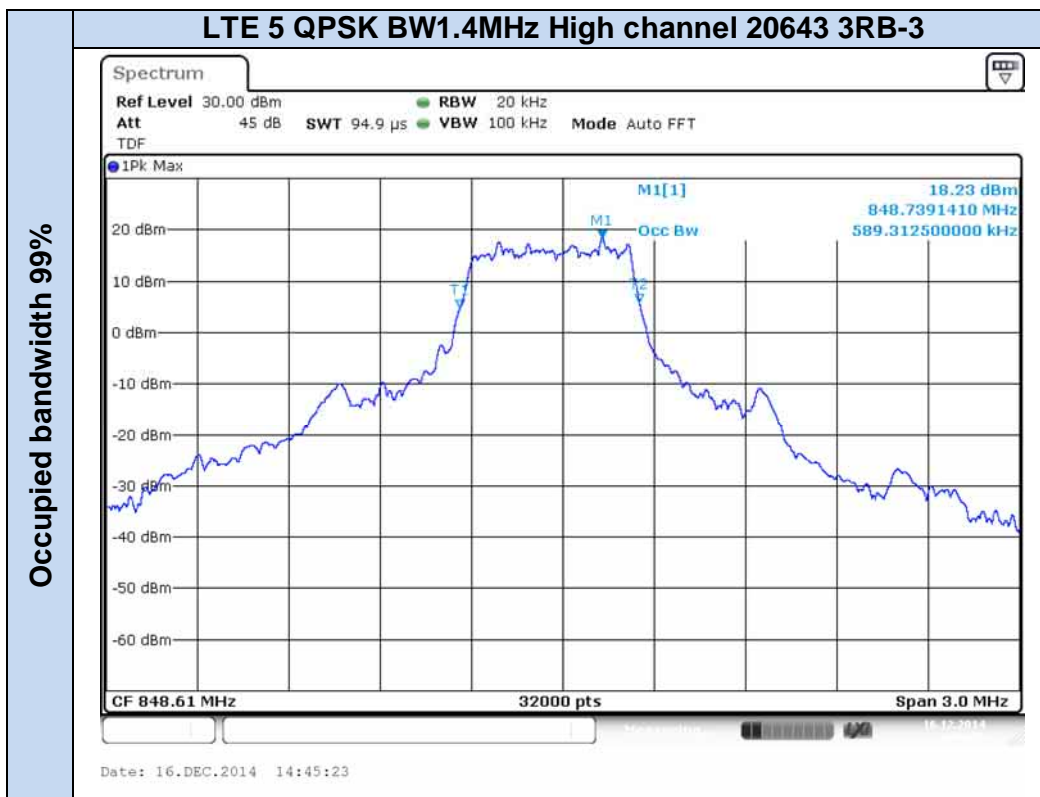

**LTE Band 5**

Occupied bandwidth 99%

Emission bandwidth -26dB

**LTE Band 17**