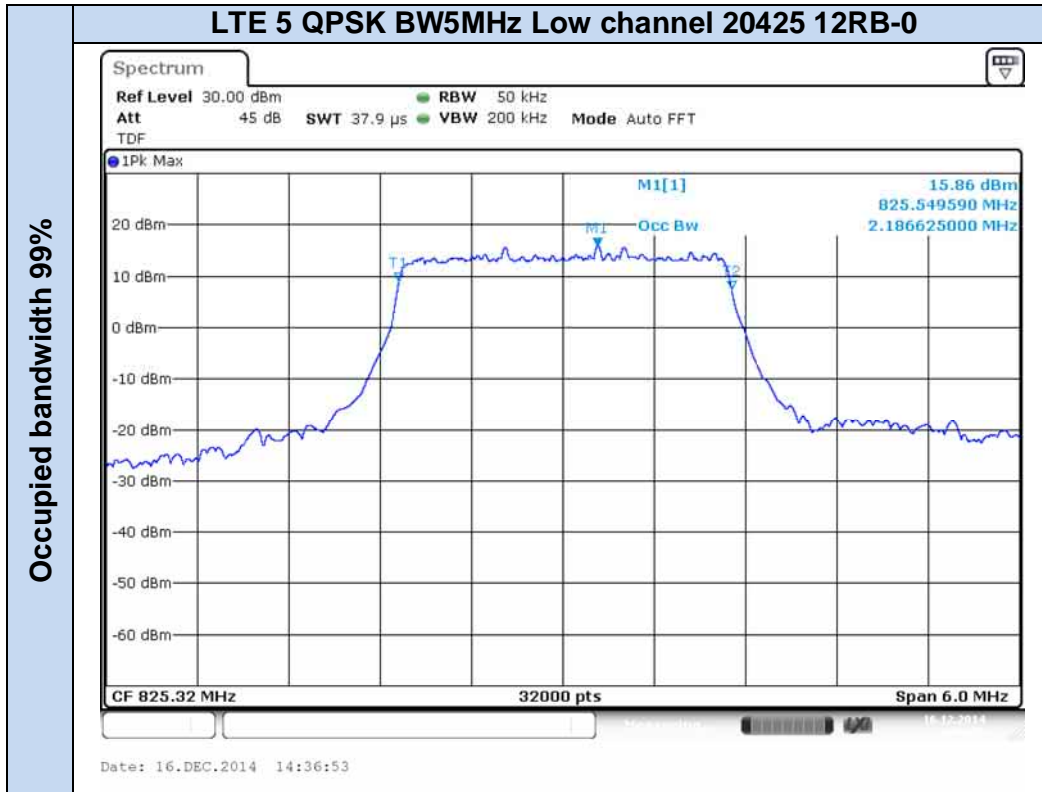

**LTE Band 5**

Occupied bandwidth 99%

Emission bandwidth -26dB

**LTE Band 17**