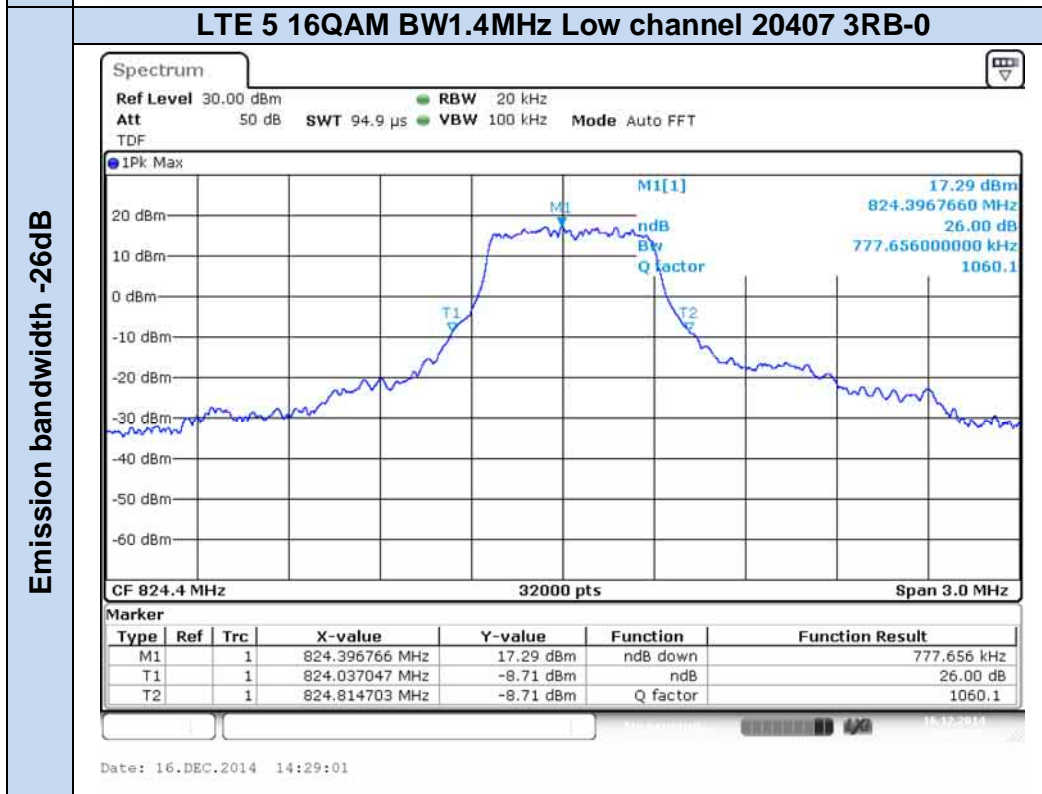

**LTE Band 5**

Occupied bandwidth 99%

Emission bandwidth -26dB

**LTE Band 17**