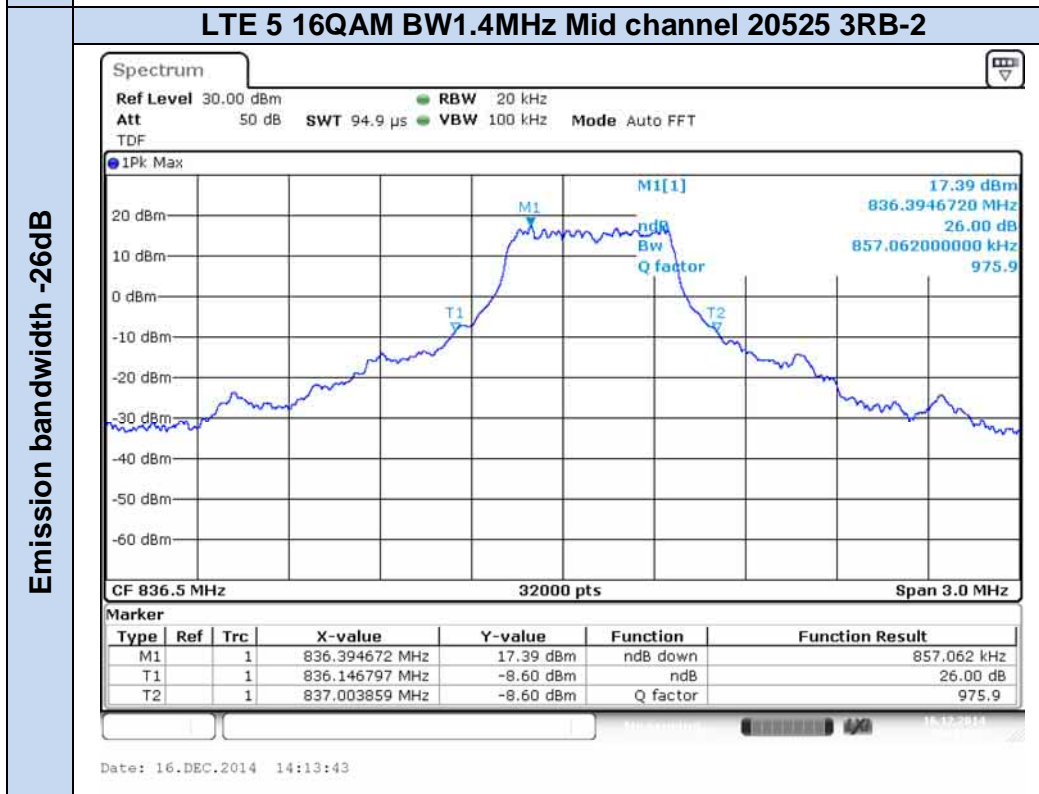

**LTE Band 5**

Occupied bandwidth 99%

Emission bandwidth -26dB

**LTE Band 17**