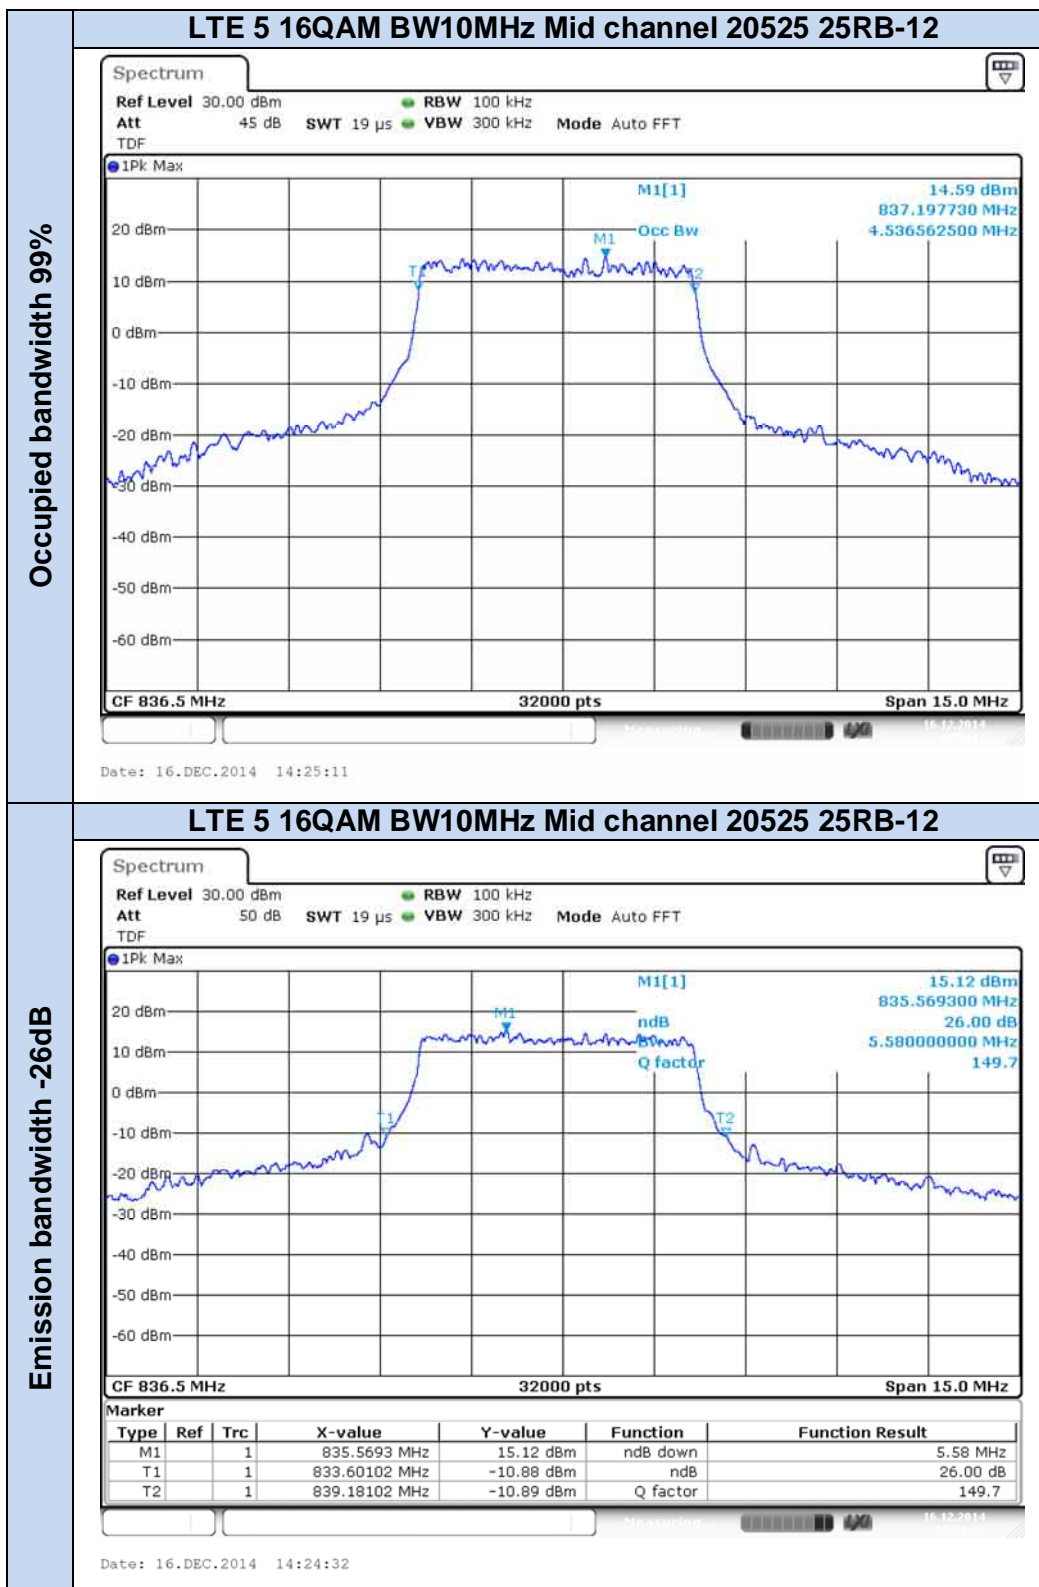

**LTE Band 5**

Occupied bandwidth 99%

Emission bandwidth -26dB

**LTE Band 17**