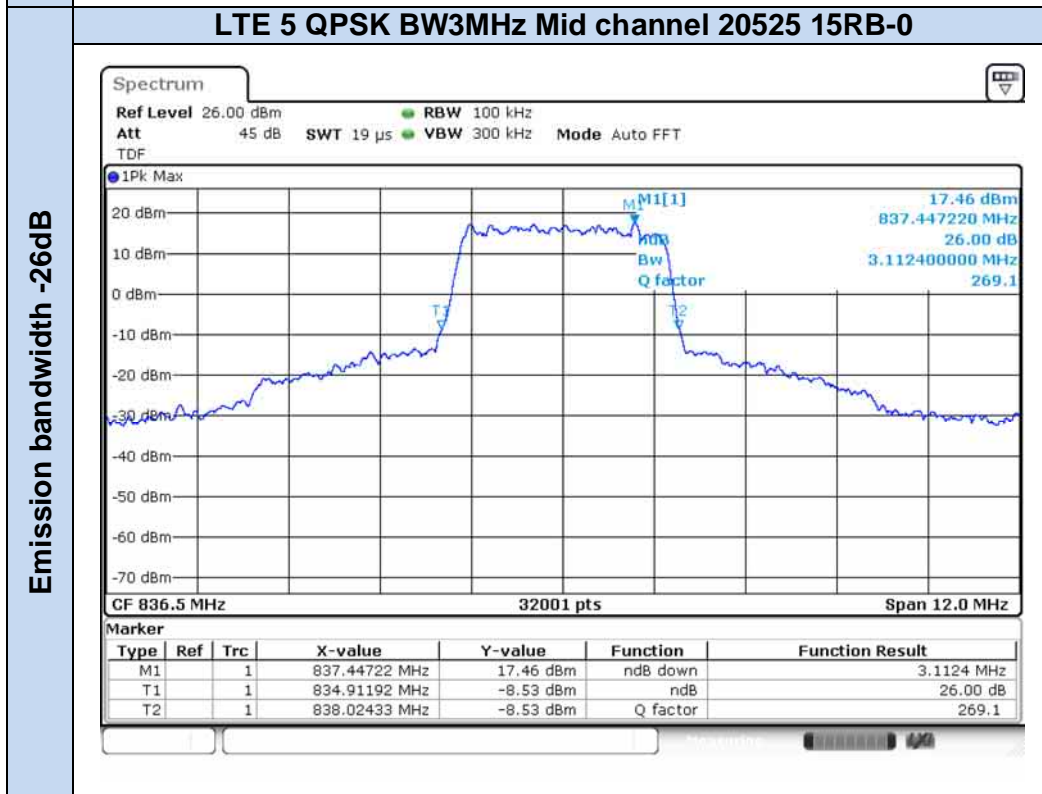

**LTE Band 5**

Occupied bandwidth 99%

Emission bandwidth -26dB

**LTE Band 17**