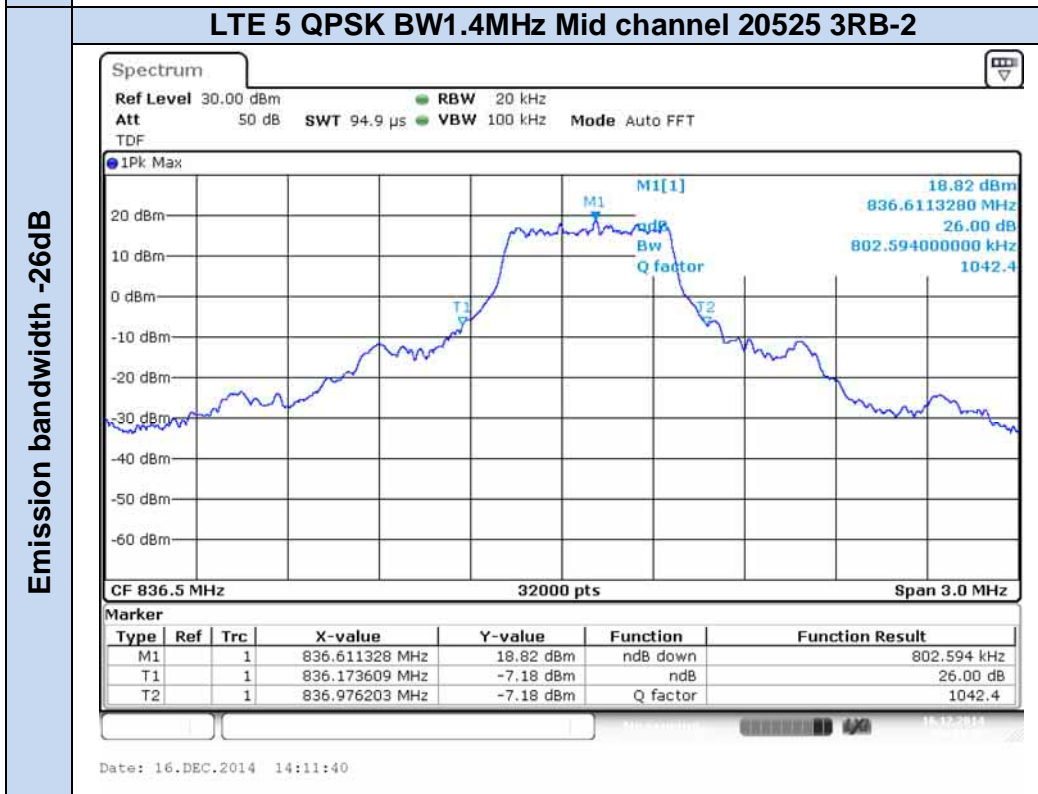

**LTE Band 5**

Occupied bandwidth 99%

Emission bandwidth -26dB

**LTE Band 17**