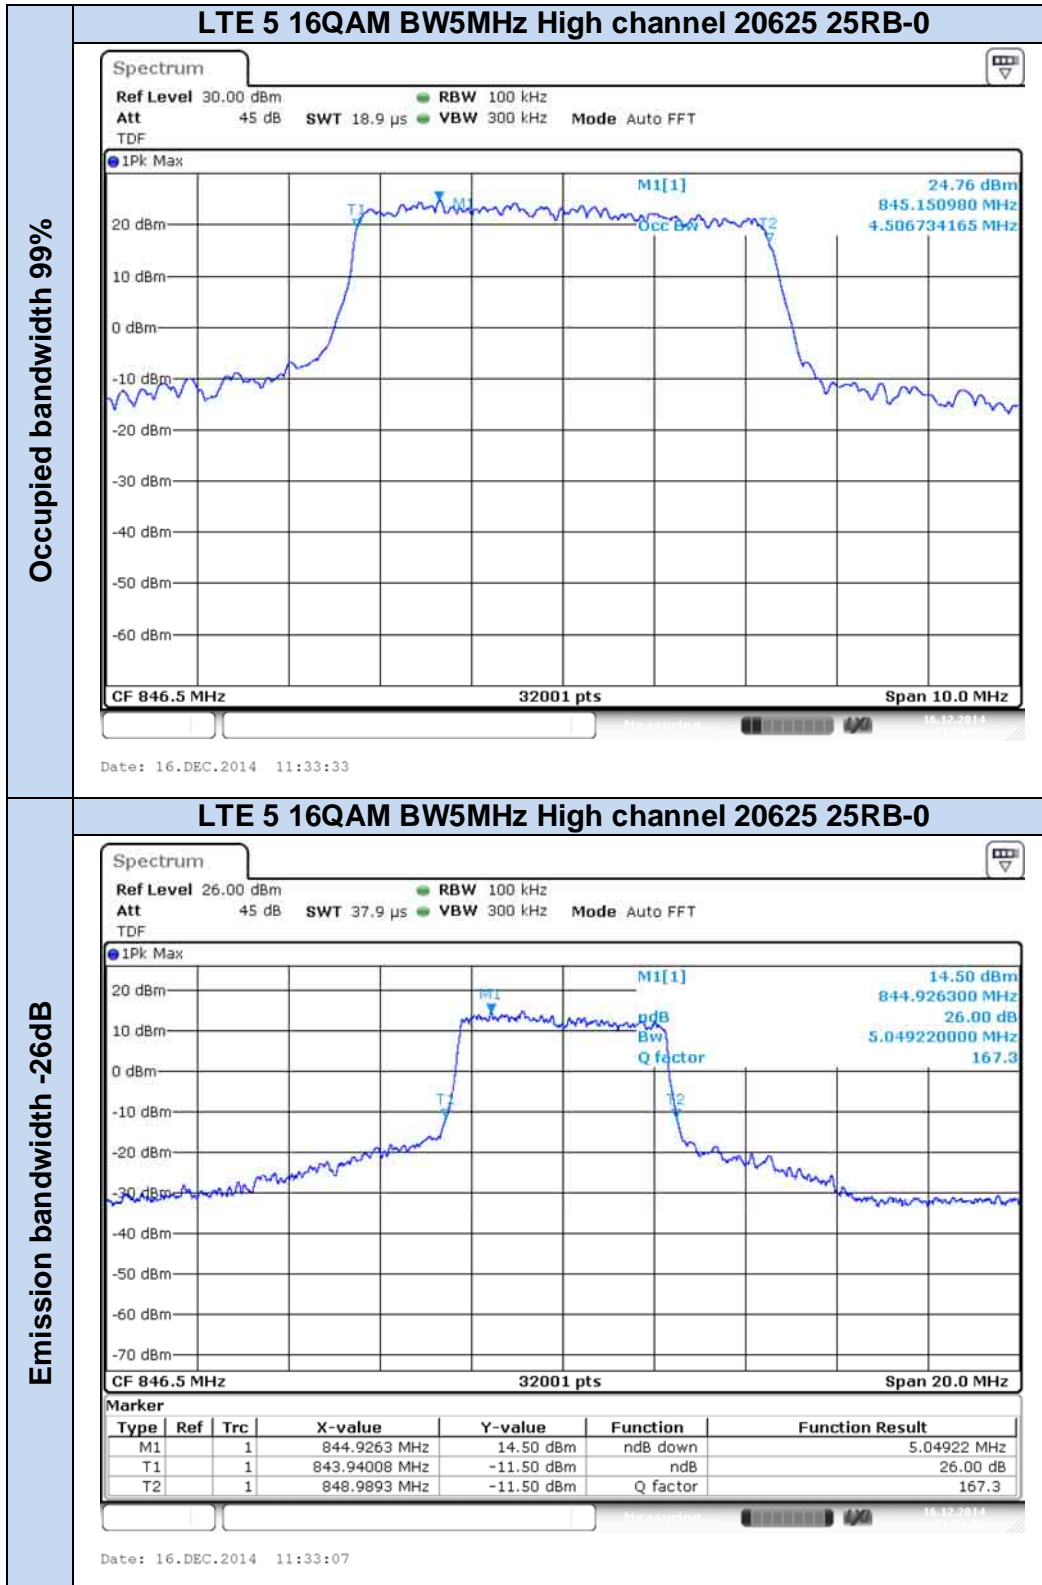

**LTE Band 5**

Occupied bandwidth 99%

Emission bandwidth -26dB

**LTE Band 17**