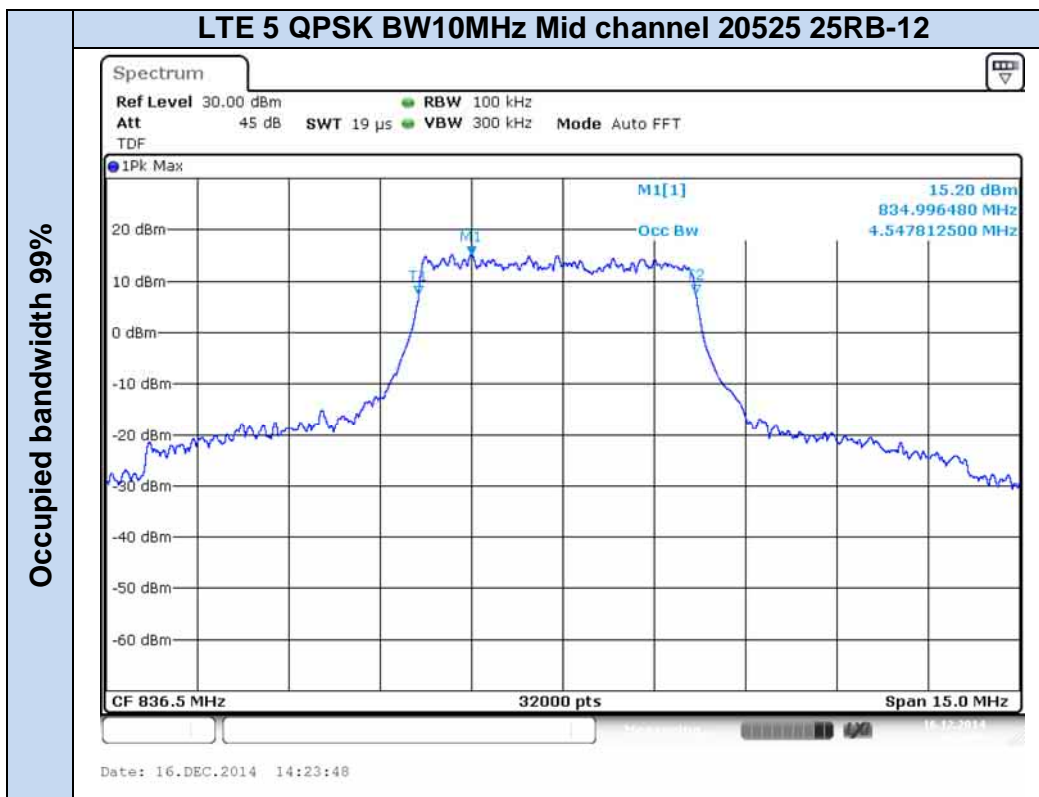

**LTE Band 5**

Occupied bandwidth 99%

Emission bandwidth -26dB

**LTE Band 17**