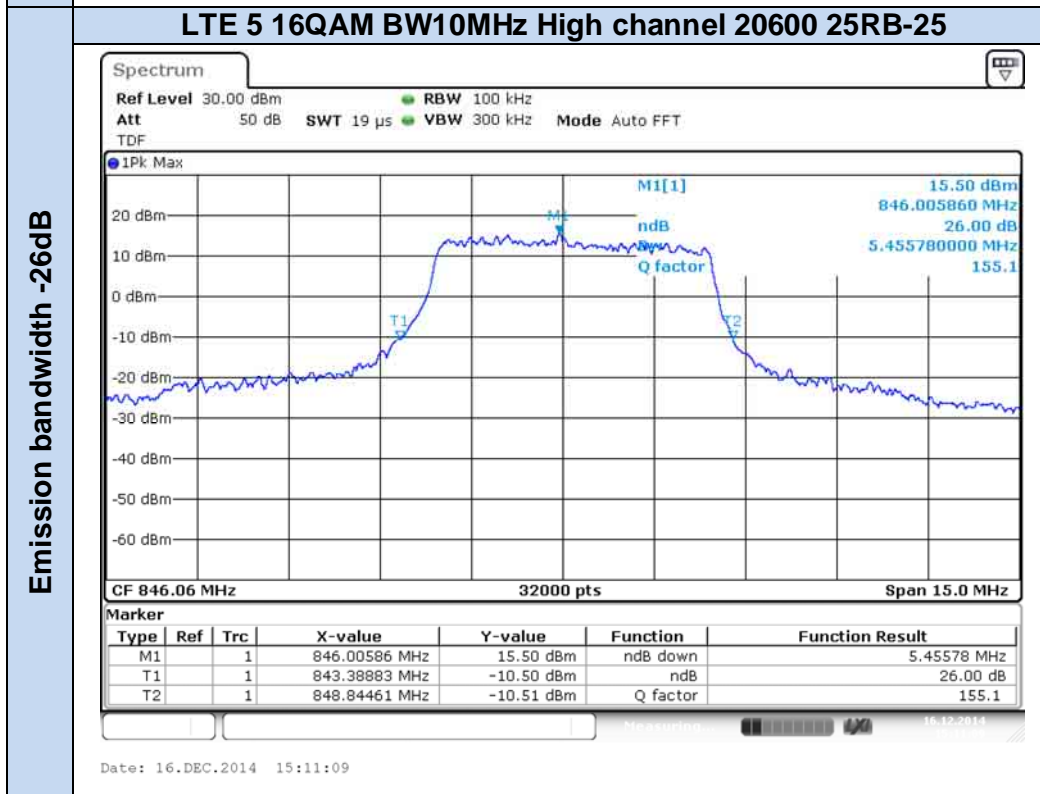

**LTE Band 5**

Occupied bandwidth 99%

Emission bandwidth -26dB

**LTE Band 17**