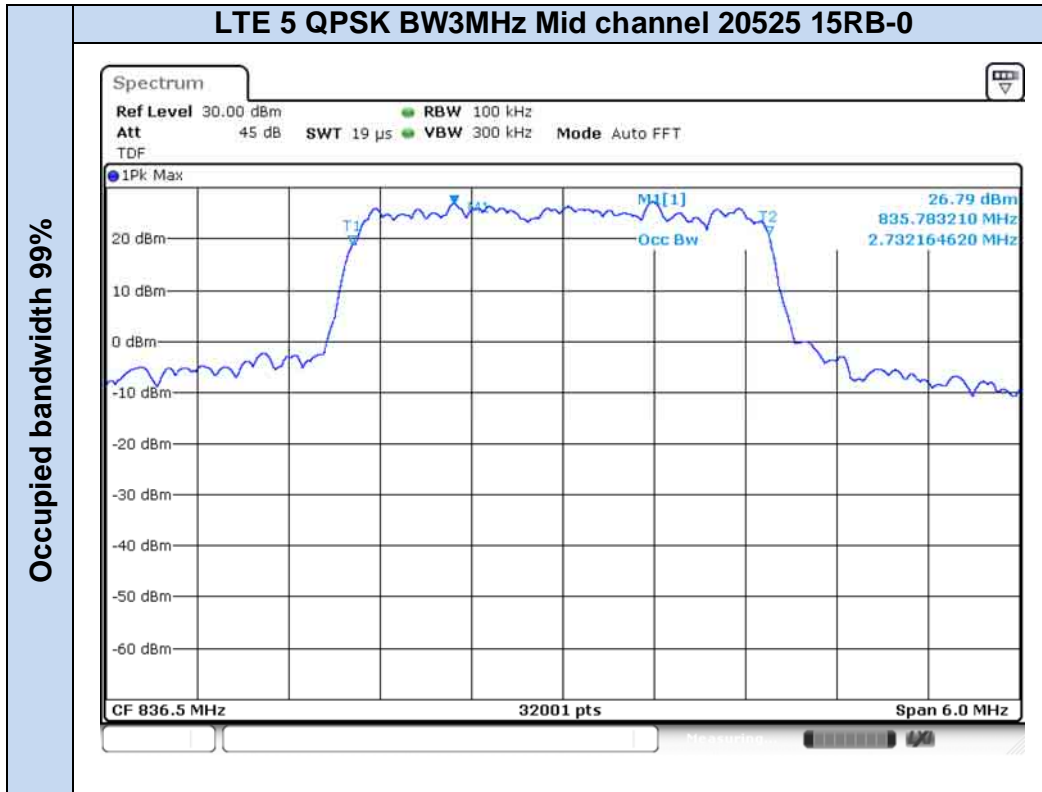

**LTE Band 5**

Occupied bandwidth 99%

Emission bandwidth -26dB

**LTE Band 17**