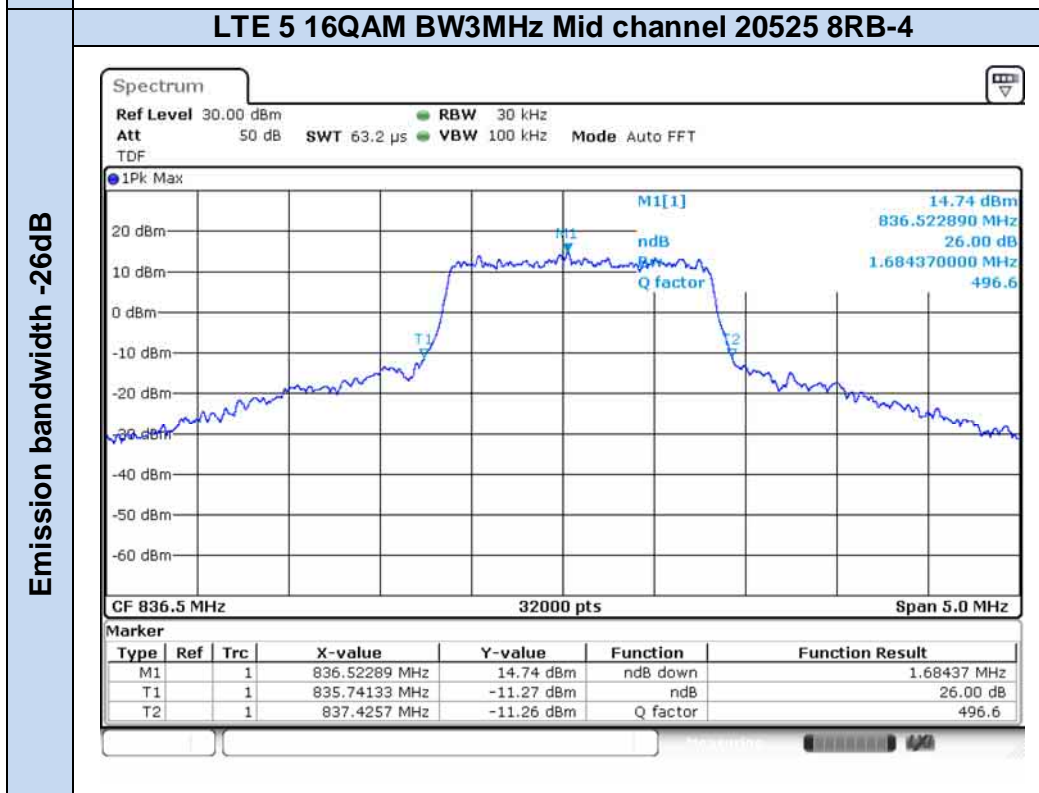

**LTE Band 5**

Occupied bandwidth 99%

Emission bandwidth -26dB

**LTE Band 17**