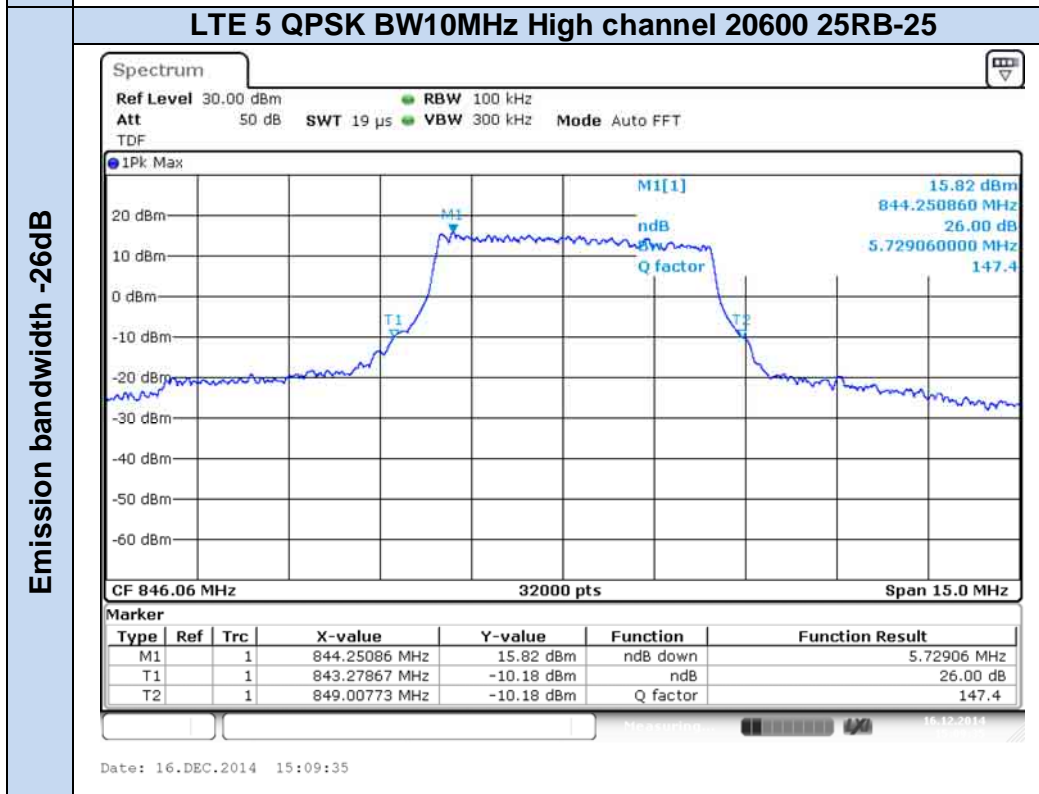

**LTE Band 5**

Occupied bandwidth 99%

Emission bandwidth -26dB

**LTE Band 17**