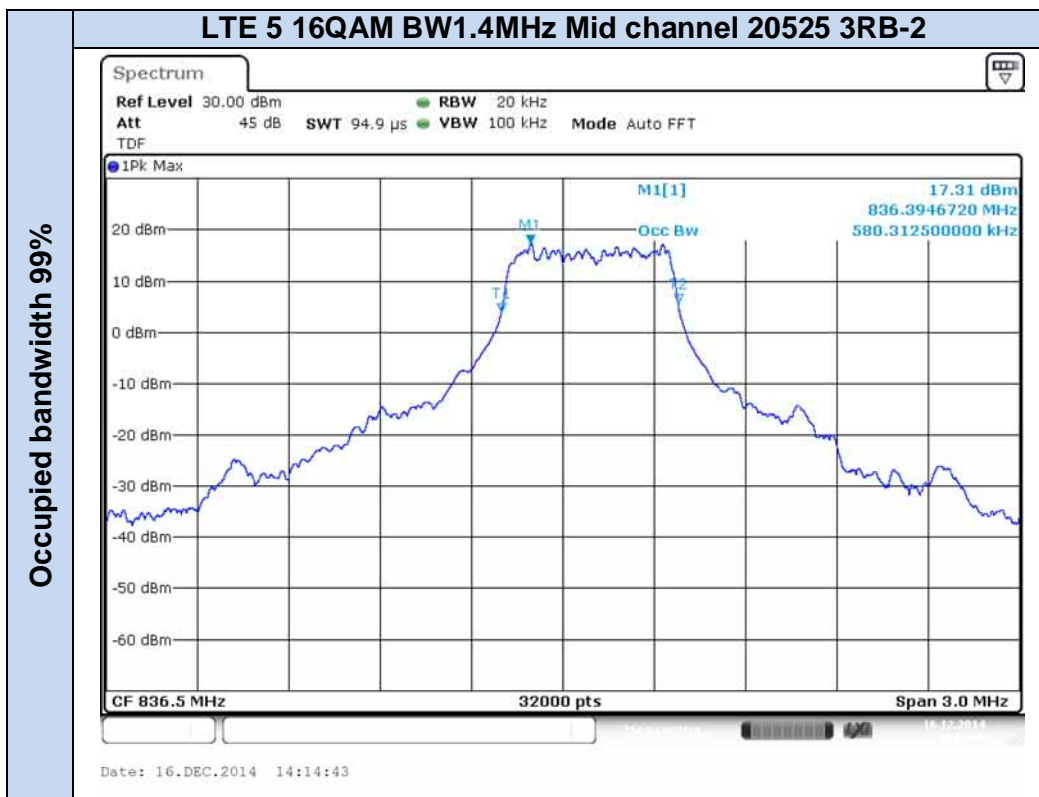

**LTE Band 5**

Occupied bandwidth 99%

Emission bandwidth -26dB

**LTE Band 17**