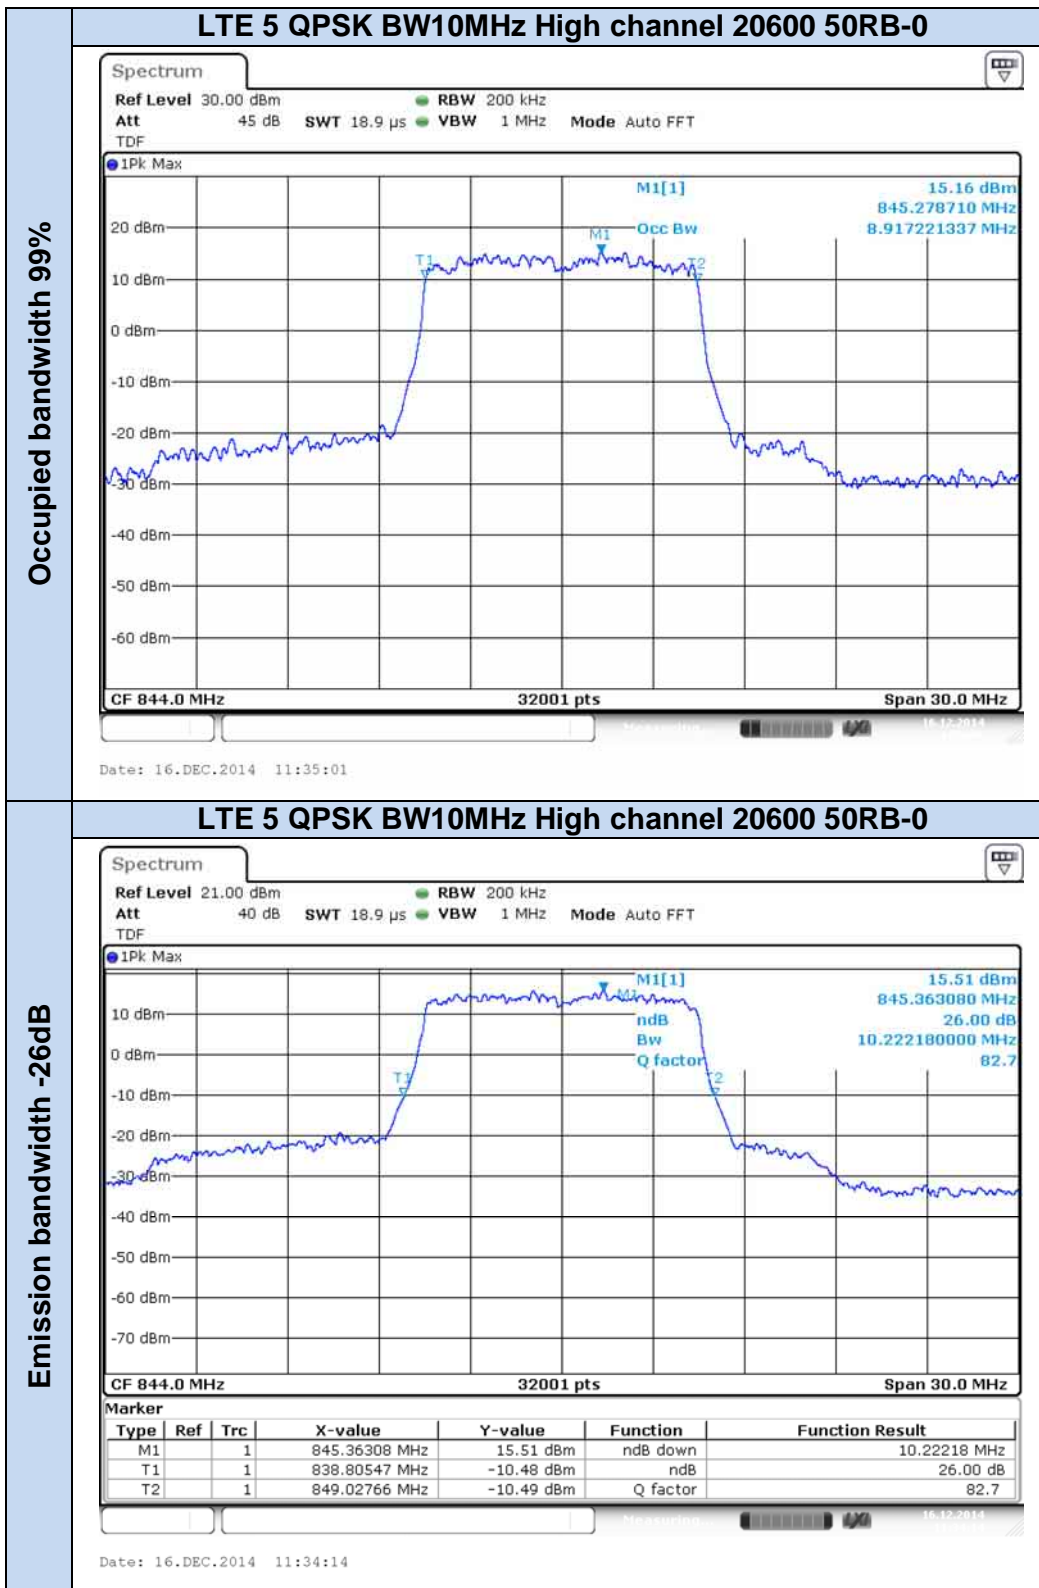

**LTE Band 5**

Occupied bandwidth 99%

Emission bandwidth -26dB

**LTE Band 17**