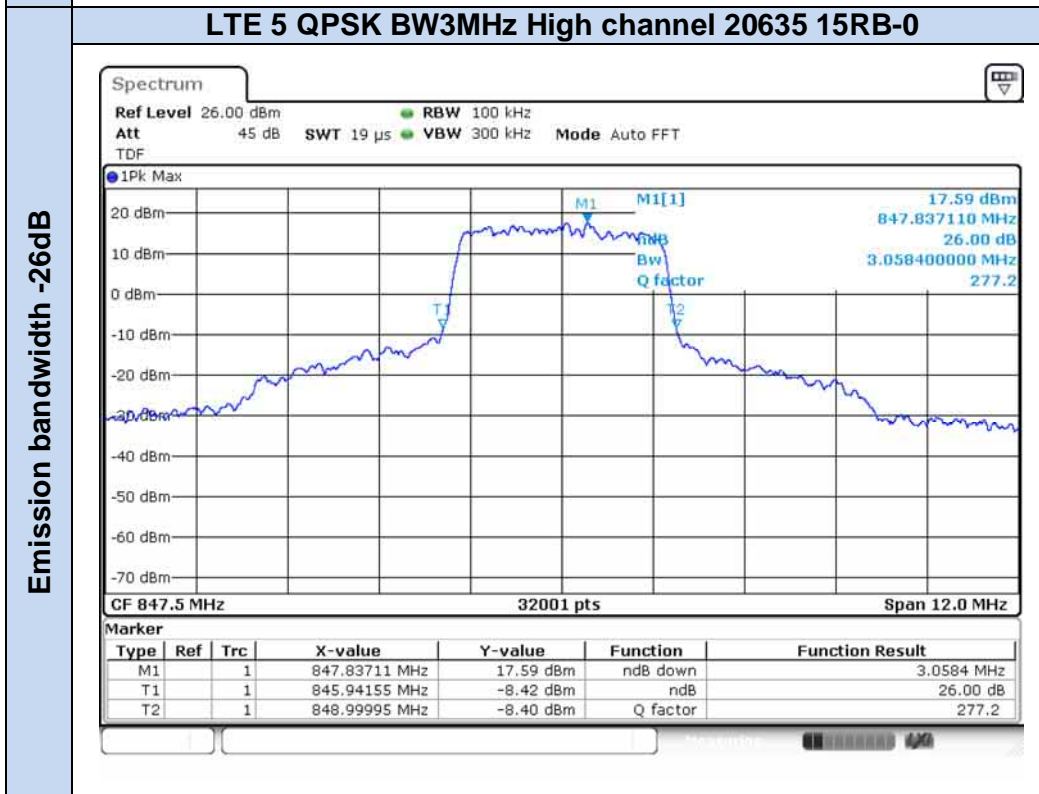

**LTE Band 5**

Occupied bandwidth 99%

Emission bandwidth -26dB

**LTE Band 17**