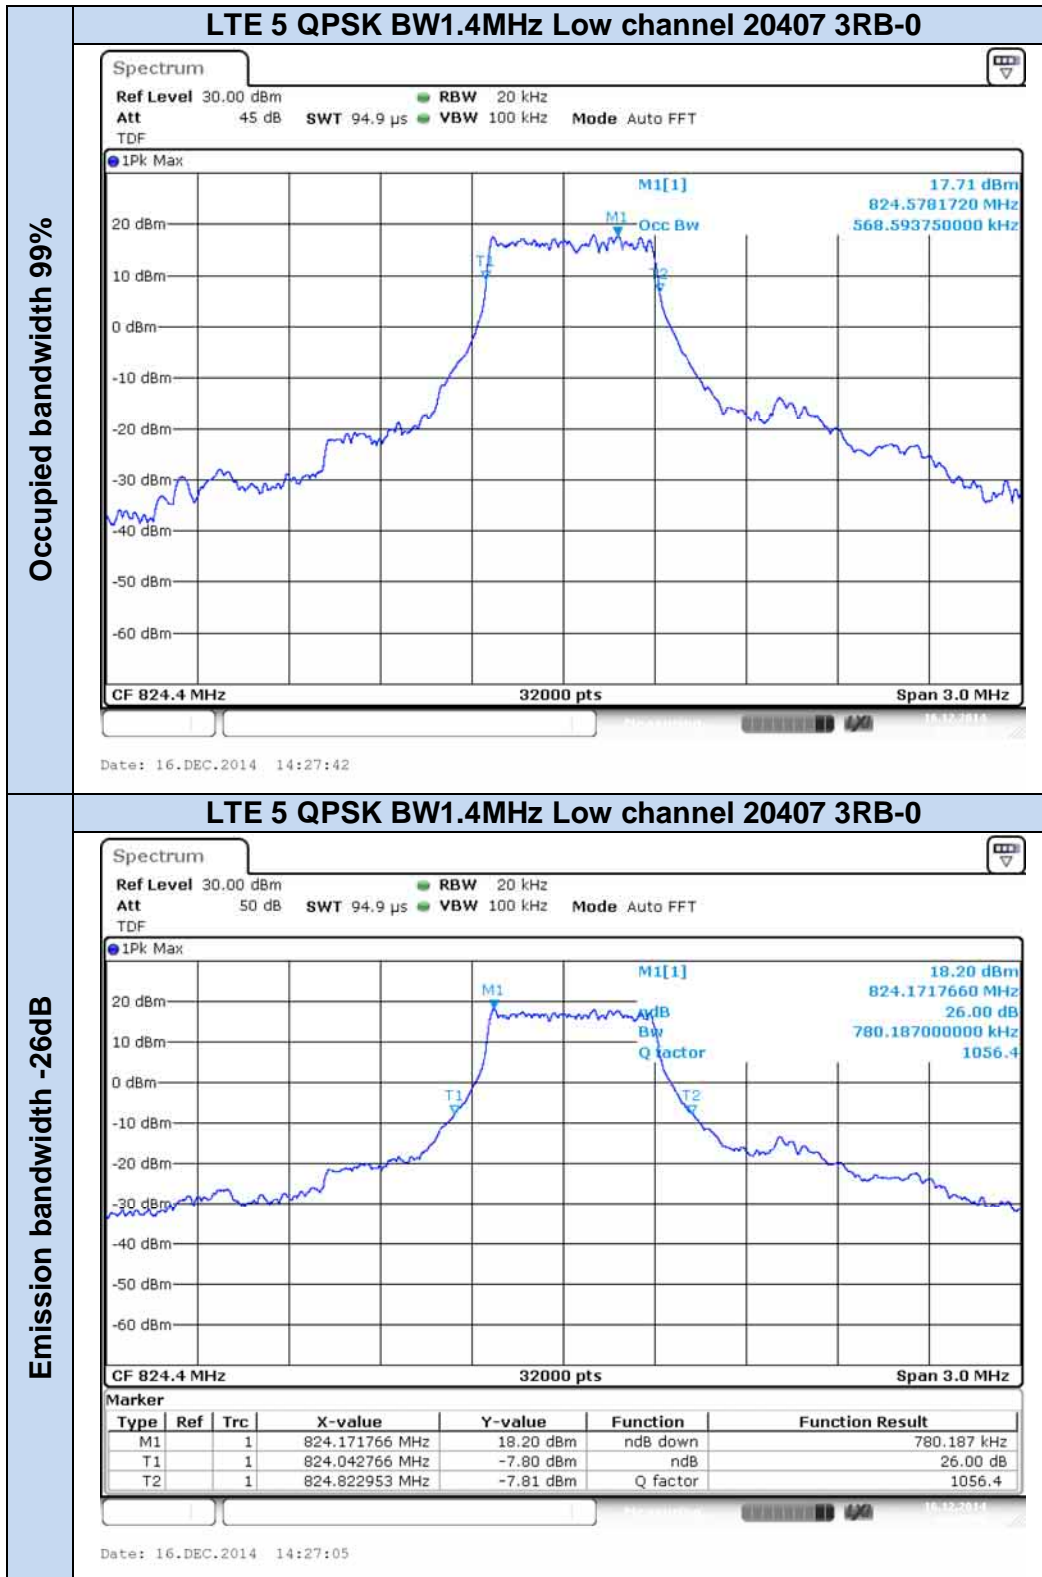

**LTE Band 5**

Occupied bandwidth 99%

Emission bandwidth -26dB

**LTE Band 17**