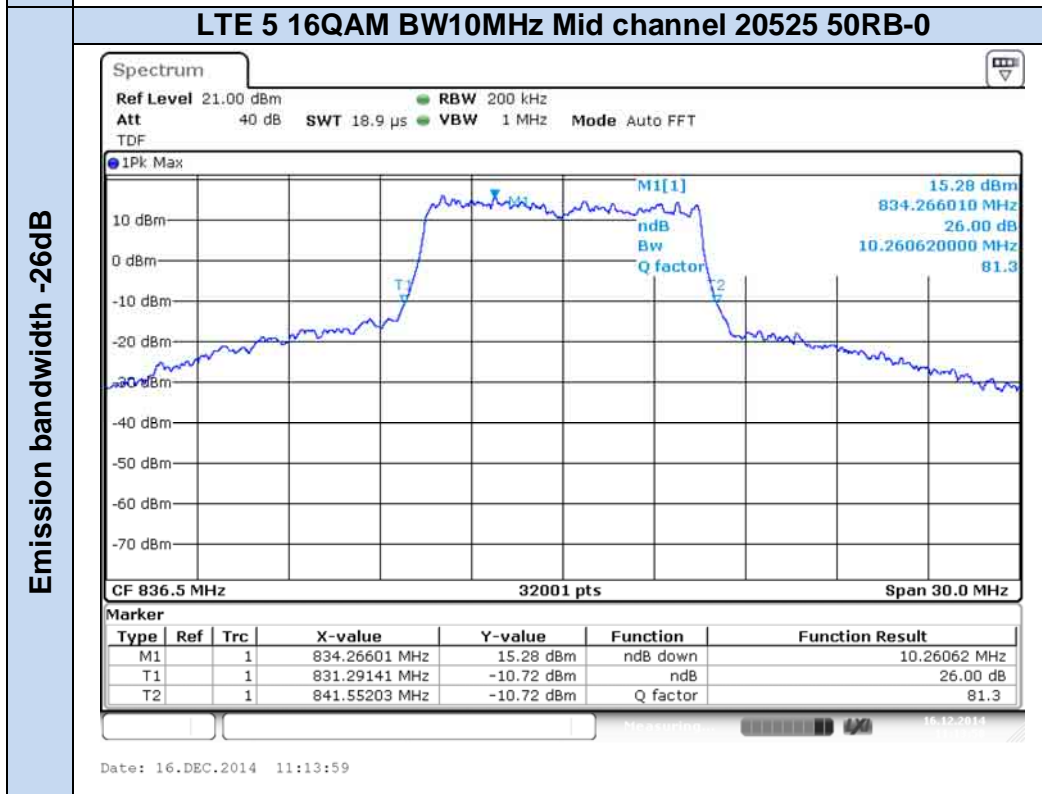

**LTE Band 5**

Occupied bandwidth 99%

Emission bandwidth -26dB

**LTE Band 17**