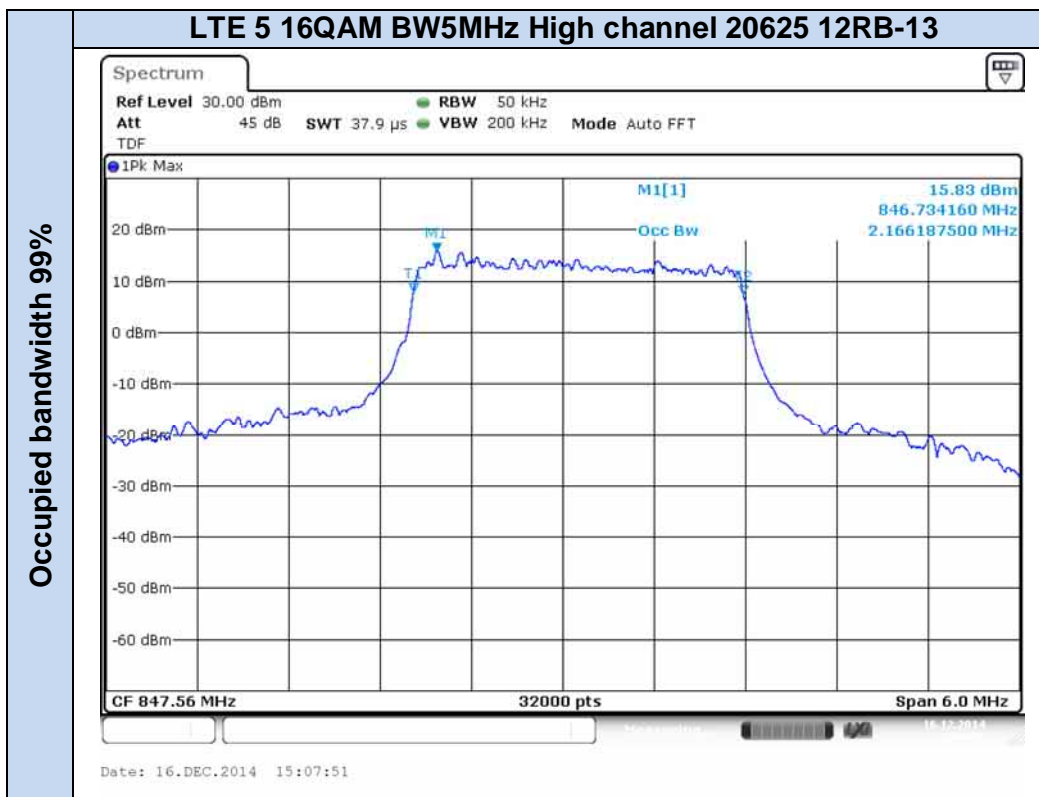

**LTE Band 5**

Occupied bandwidth 99%

Emission bandwidth -26dB

**LTE Band 17**