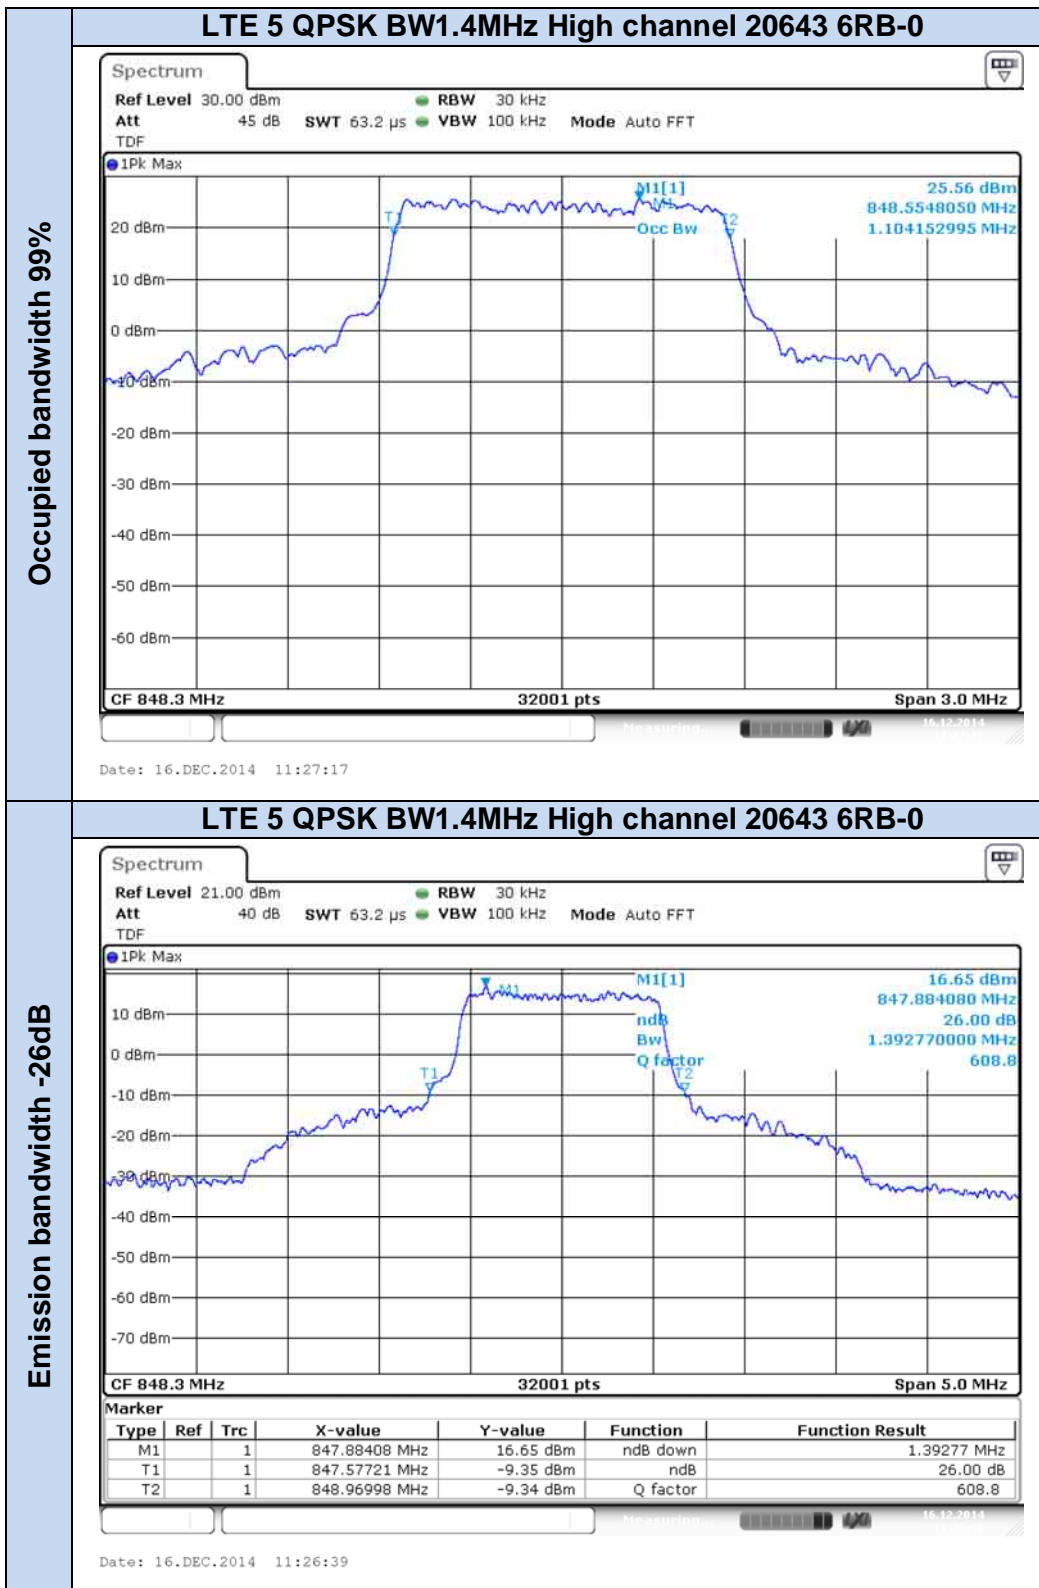

**LTE Band 5**

Occupied bandwidth 99%

Emission bandwidth -26dB

**LTE Band 17**