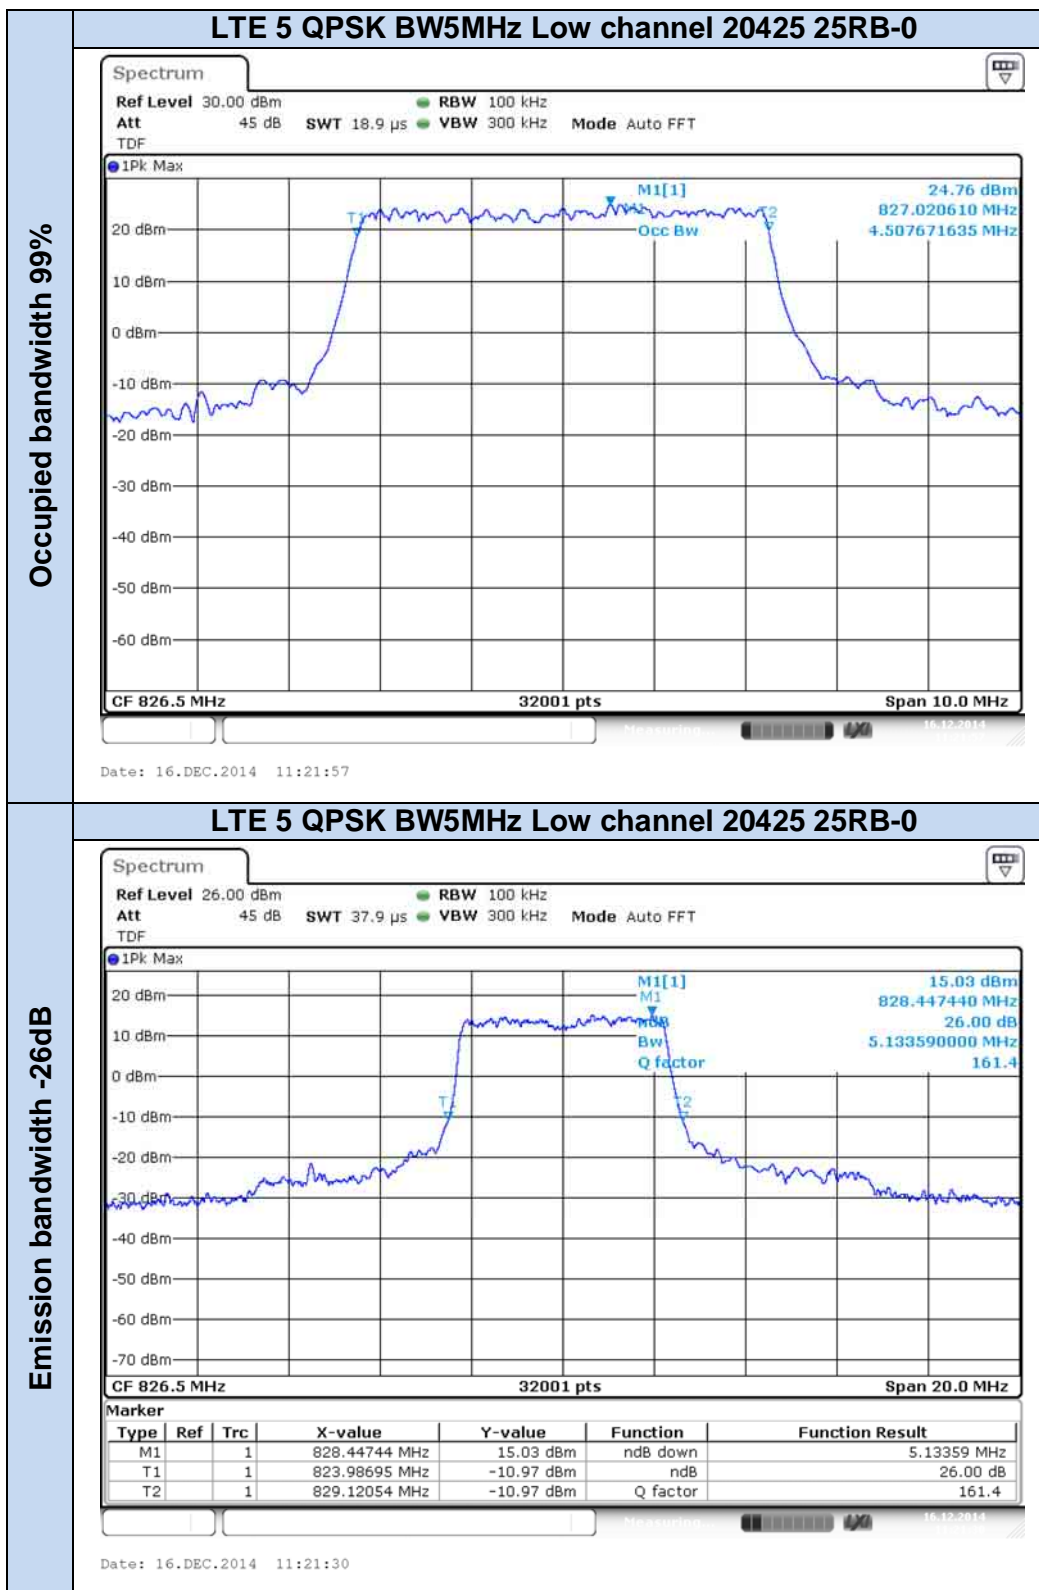

**LTE Band 5**

Occupied bandwidth 99%

Emission bandwidth -26dB

**LTE Band 17**