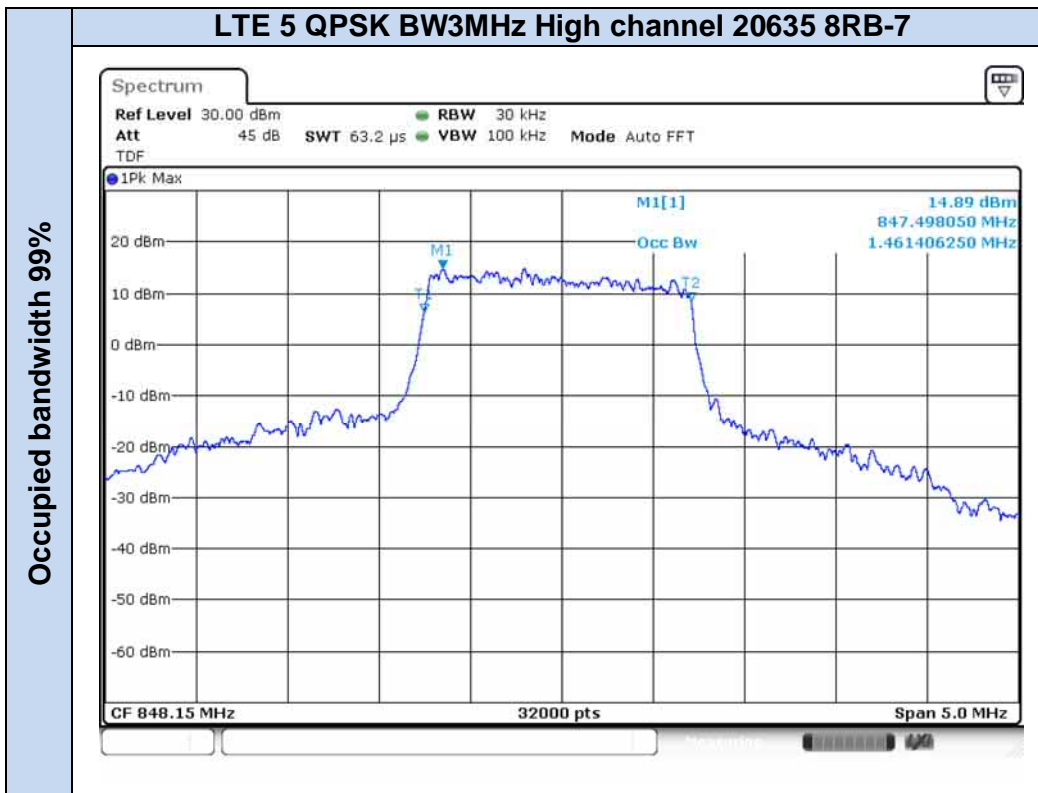

**LTE Band 5**

Occupied bandwidth 99%

Emission bandwidth -26dB

**LTE Band 17**