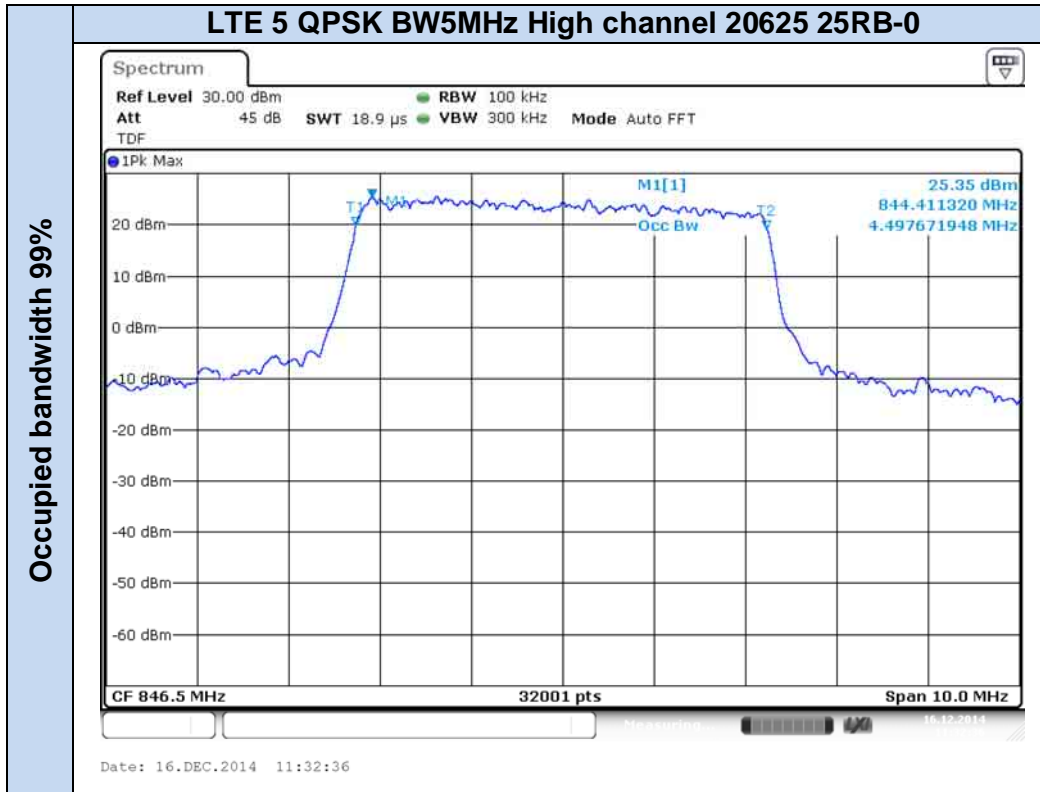

**LTE Band 5**

Occupied bandwidth 99%

Emission bandwidth -26dB

**LTE Band 17**