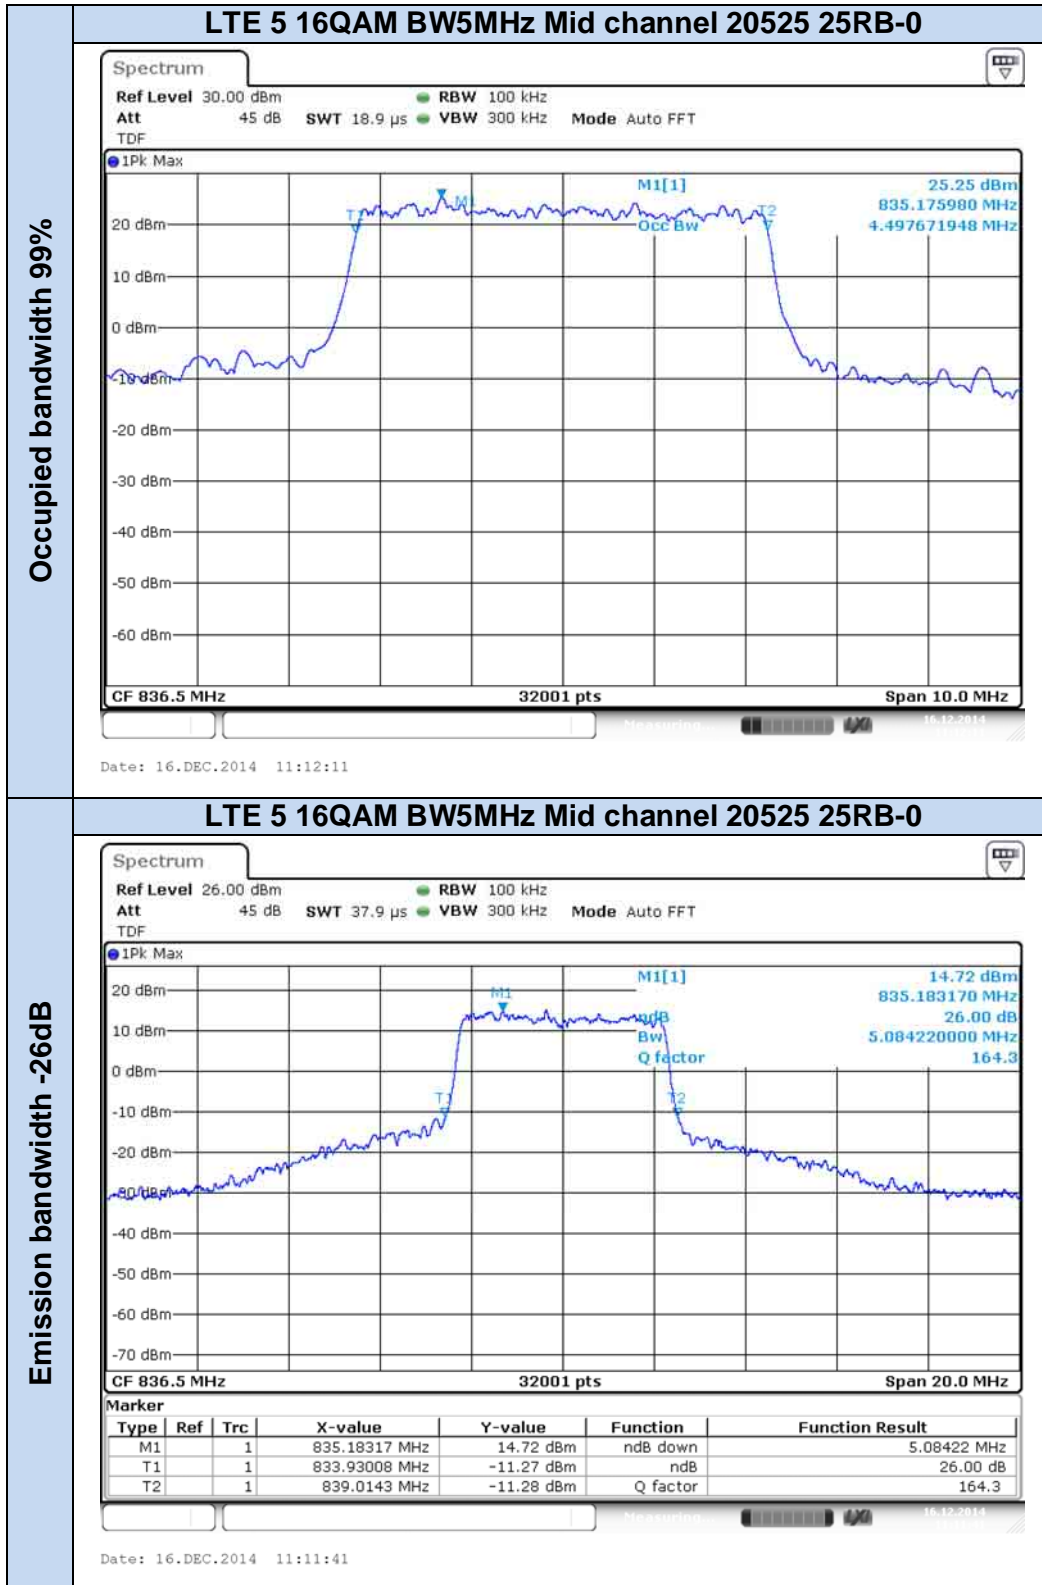

**LTE Band 5**

Occupied bandwidth 99%

Emission bandwidth -26dB

**LTE Band 17**