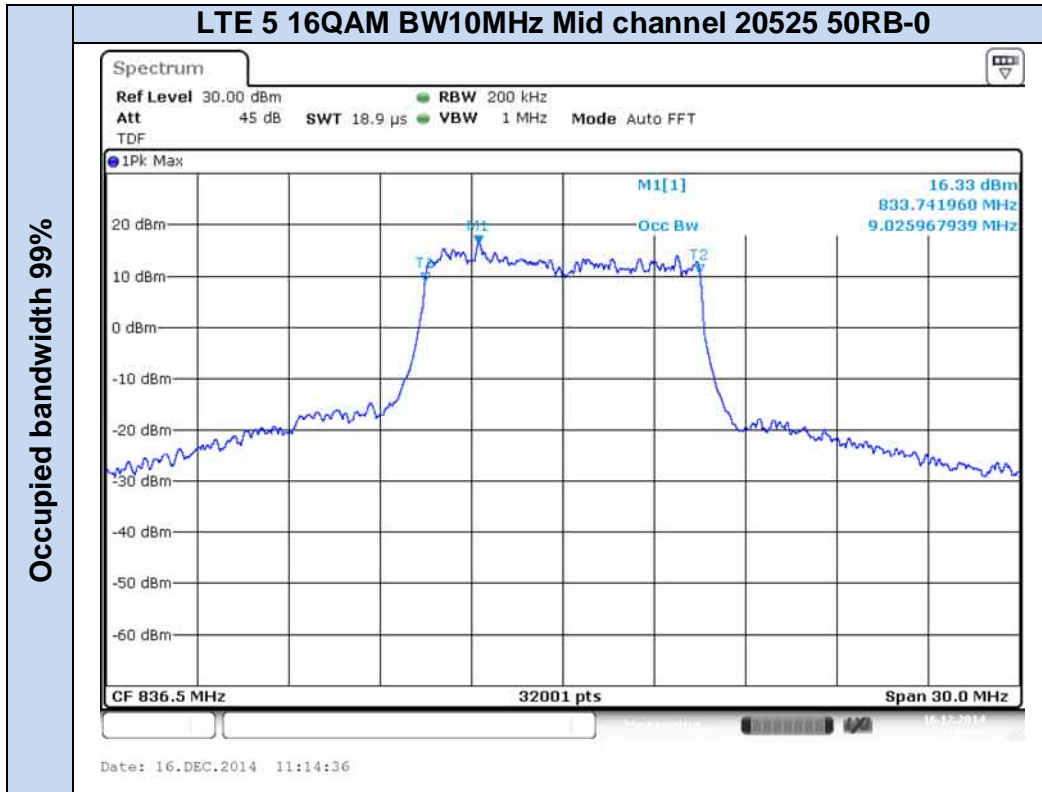

**LTE Band 5**

Occupied bandwidth 99%

Emission bandwidth -26dB

**LTE Band 17**