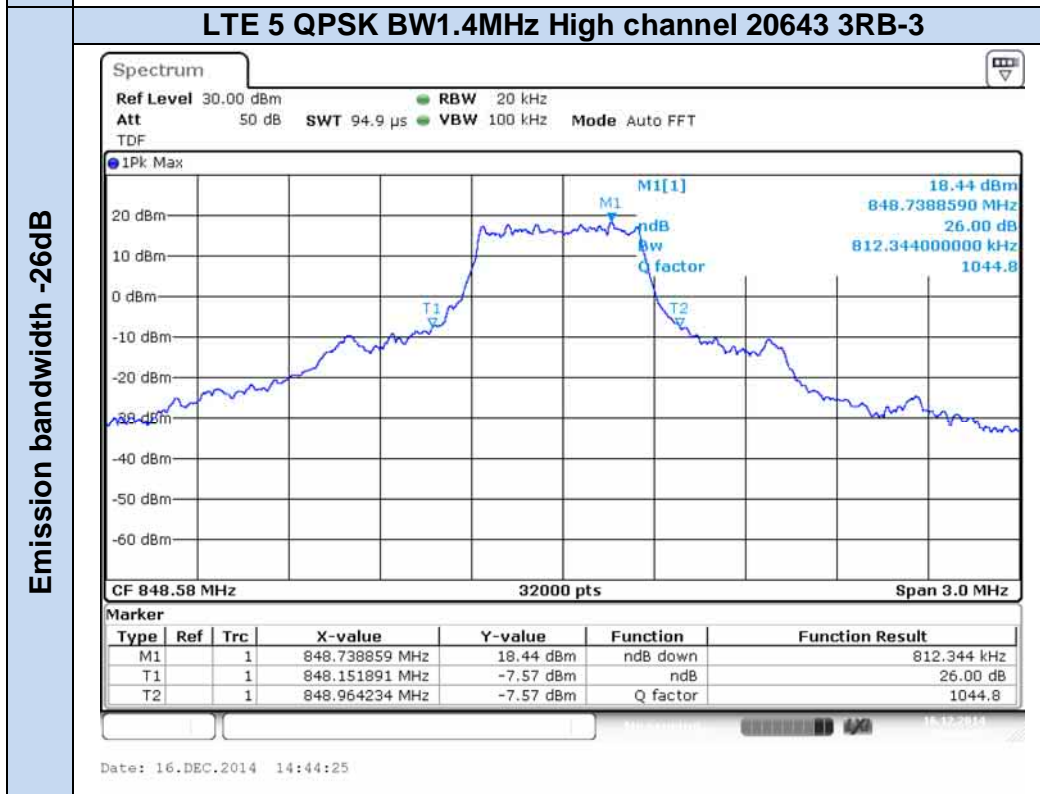

**LTE Band 5**

Occupied bandwidth 99%

Emission bandwidth -26dB

**LTE Band 17**