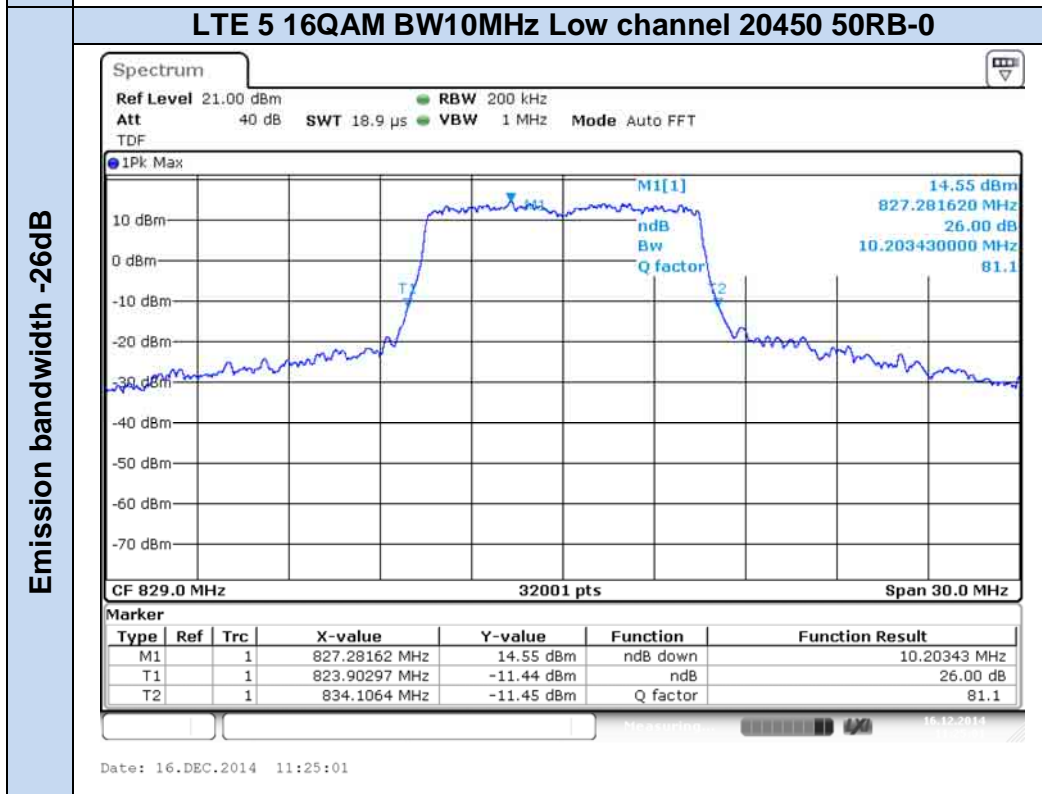

**LTE Band 5**

Occupied bandwidth 99%

Emission bandwidth -26dB

**LTE Band 17**