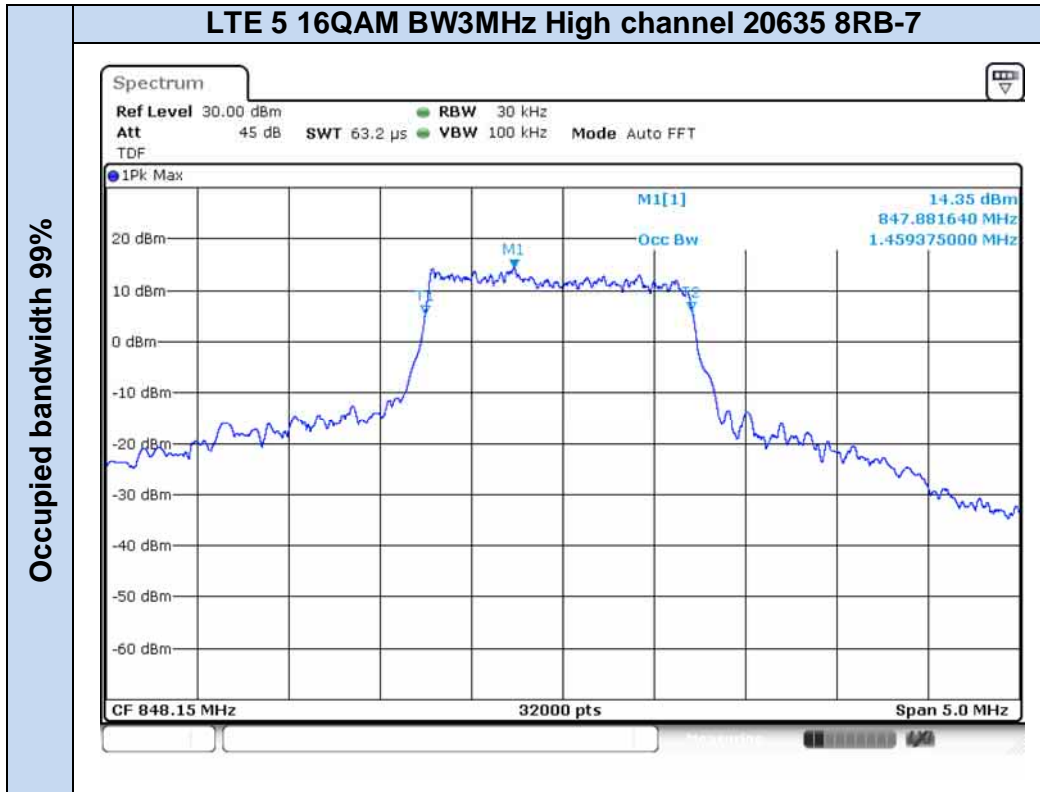

**LTE Band 5**

Occupied bandwidth 99%

Emission bandwidth -26dB

**LTE Band 17**