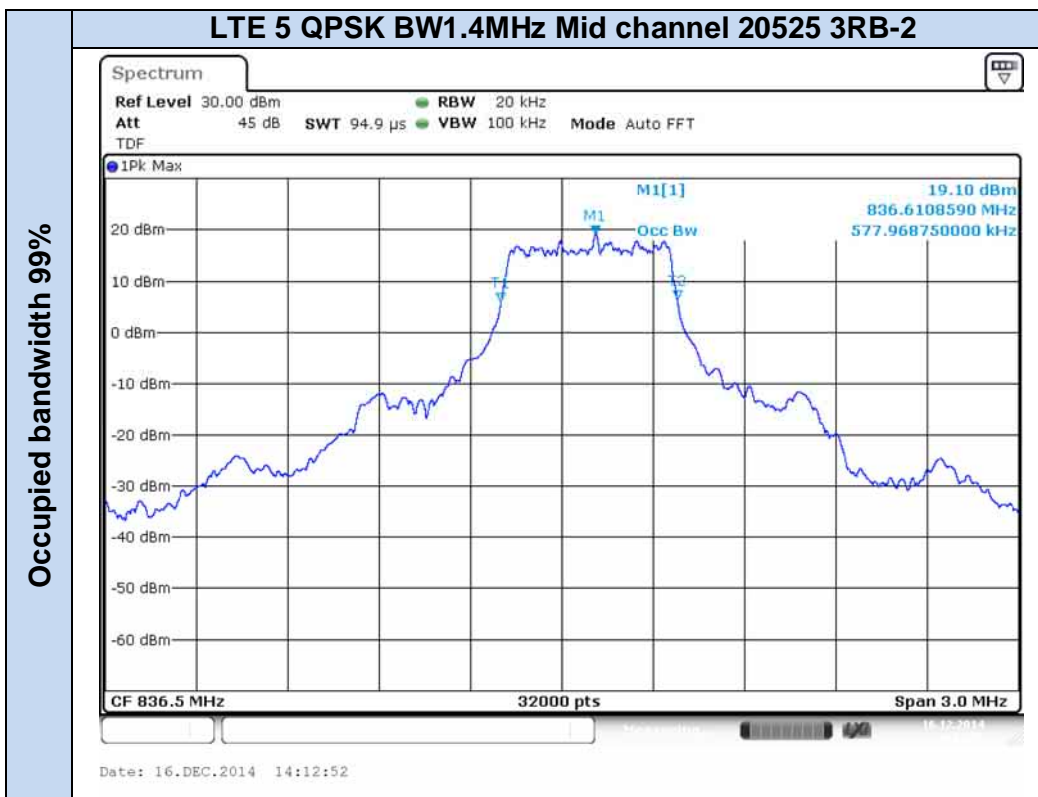

**LTE Band 5**

Occupied bandwidth 99%

Emission bandwidth -26dB

**LTE Band 17**