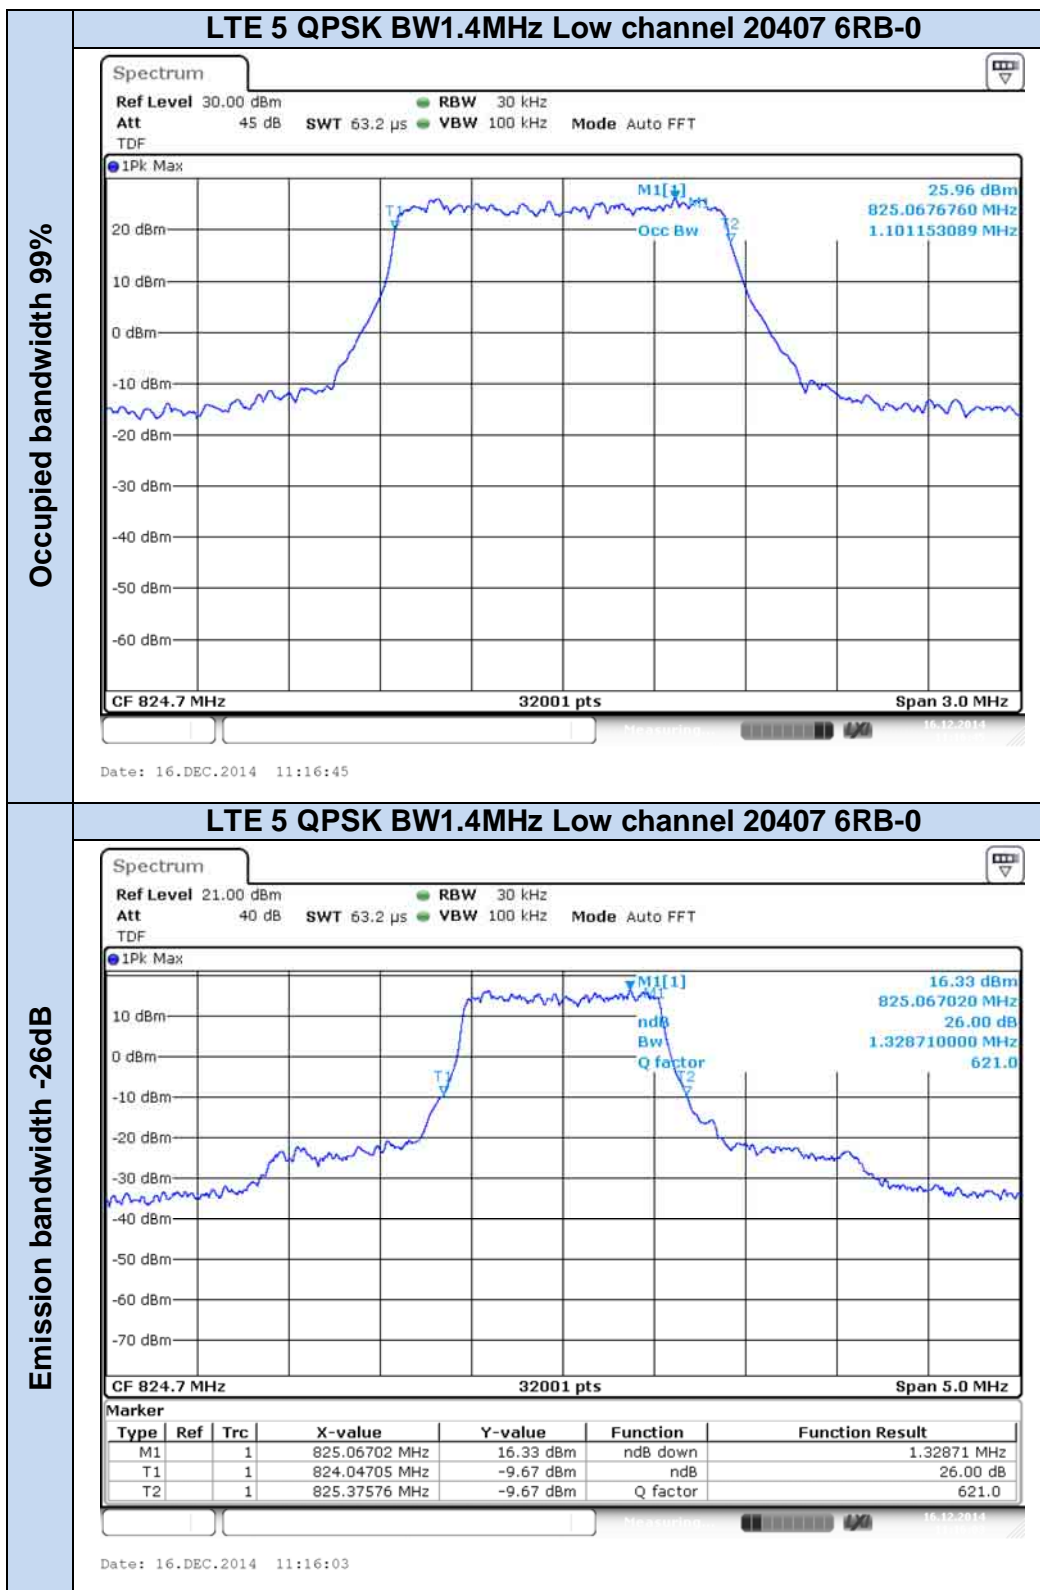

**LTE Band 5**

Occupied bandwidth 99%

Emission bandwidth -26dB

**LTE Band 17**