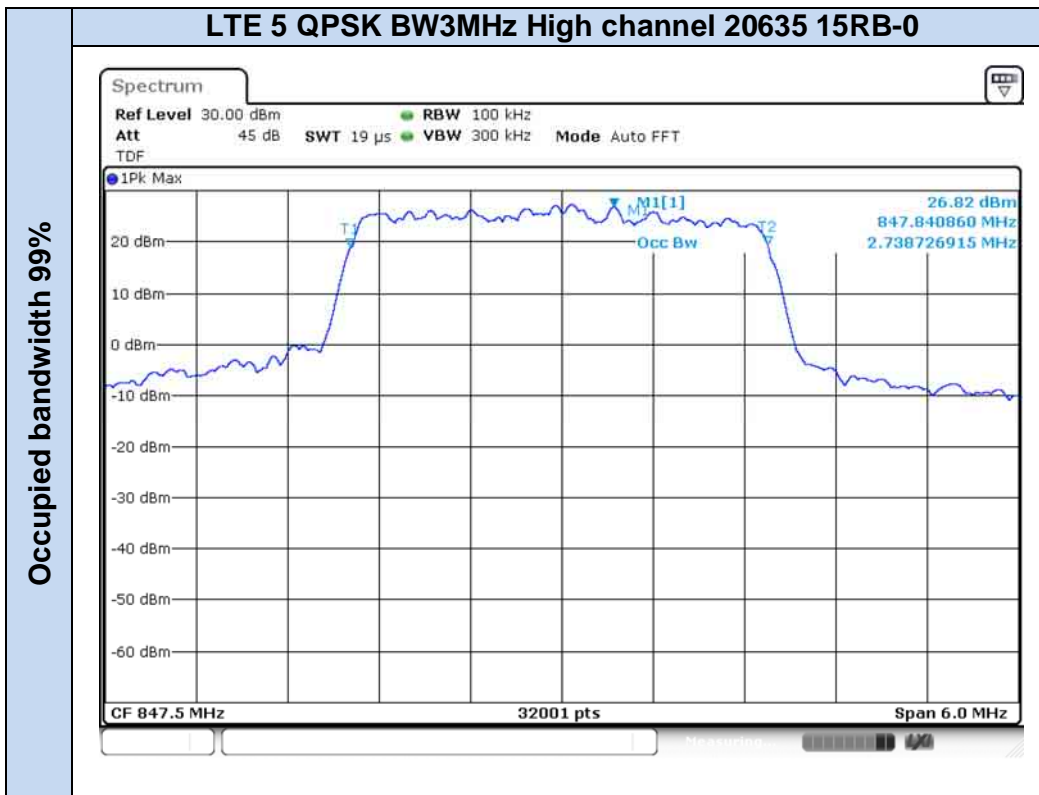

**LTE Band 5**

Occupied bandwidth 99%

Emission bandwidth -26dB

**LTE Band 17**