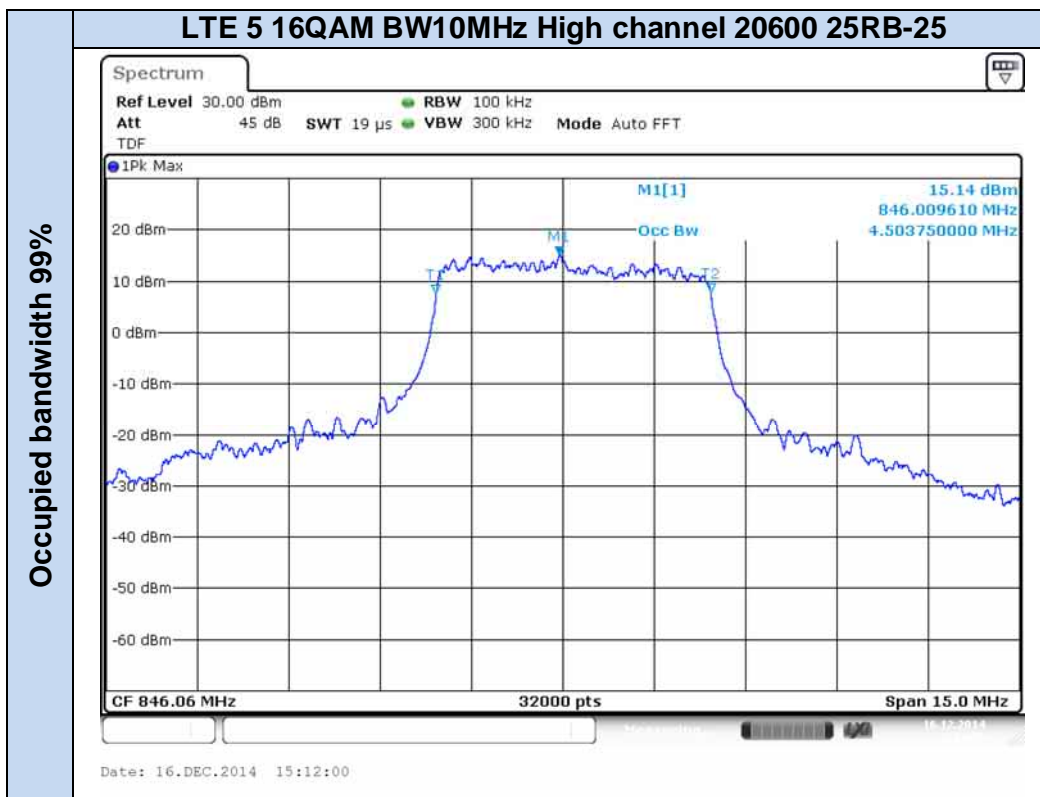

**LTE Band 5**

Occupied bandwidth 99%

Emission bandwidth -26dB

**LTE Band 17**