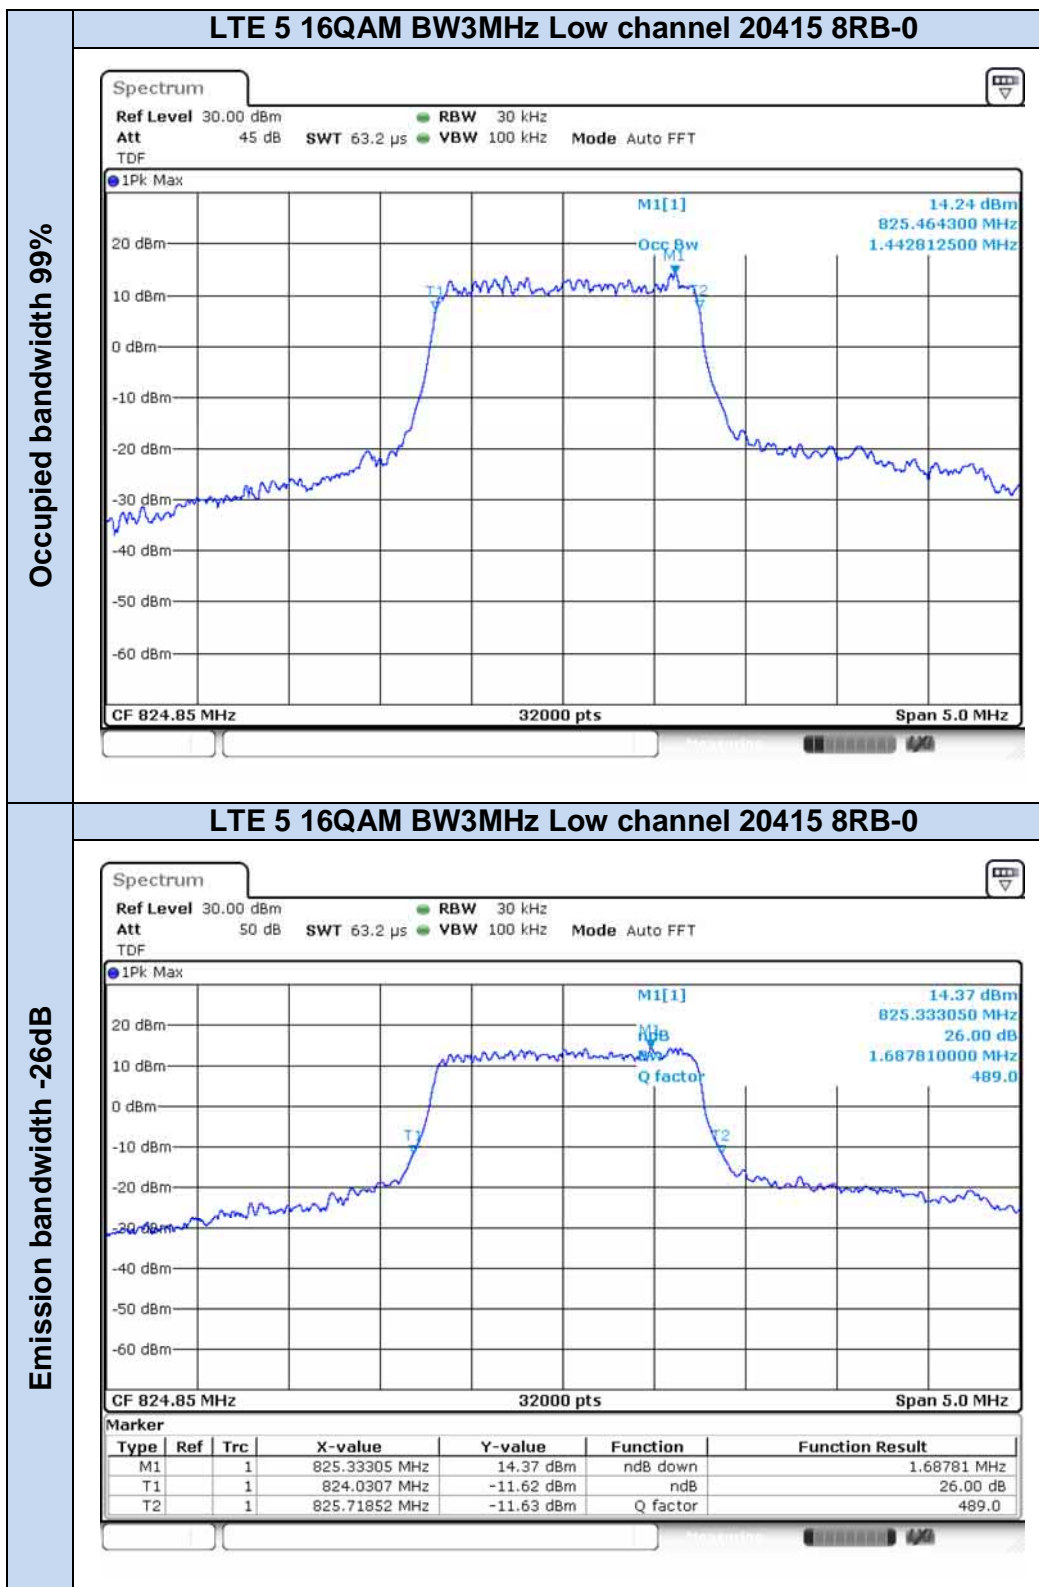

**LTE Band 5**

Occupied bandwidth 99%

Emission bandwidth -26dB

**LTE Band 17**