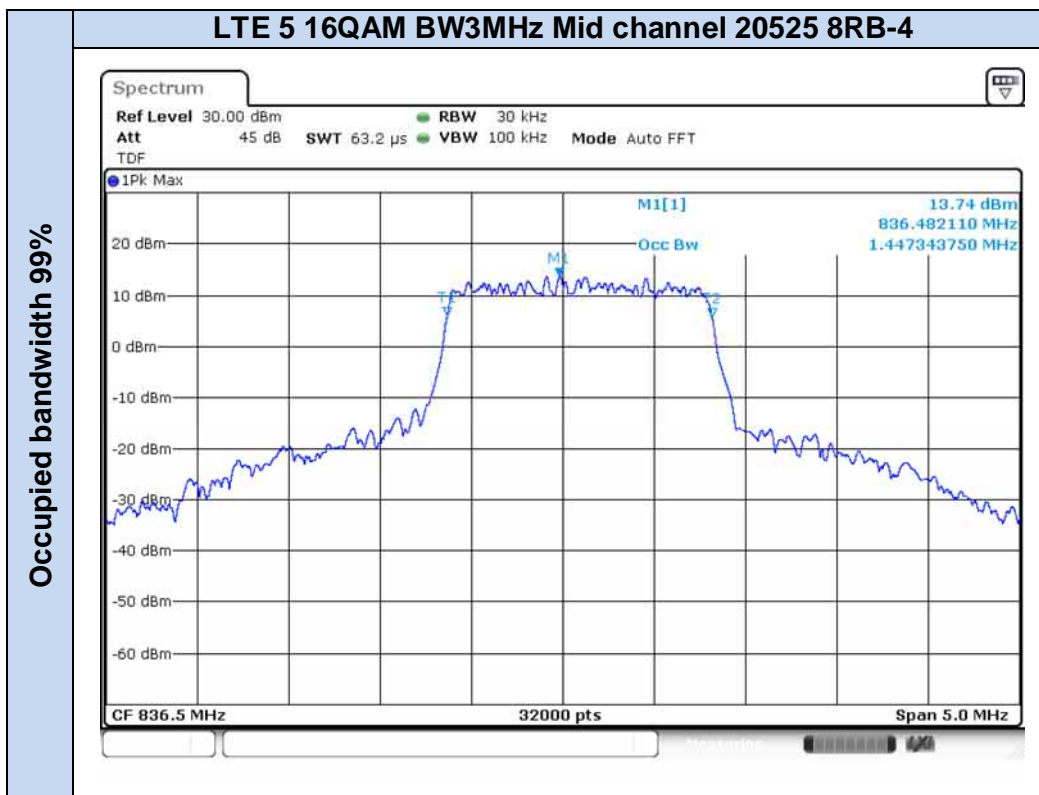

**LTE Band 5**

Occupied bandwidth 99%

Emission bandwidth -26dB

**LTE Band 17**