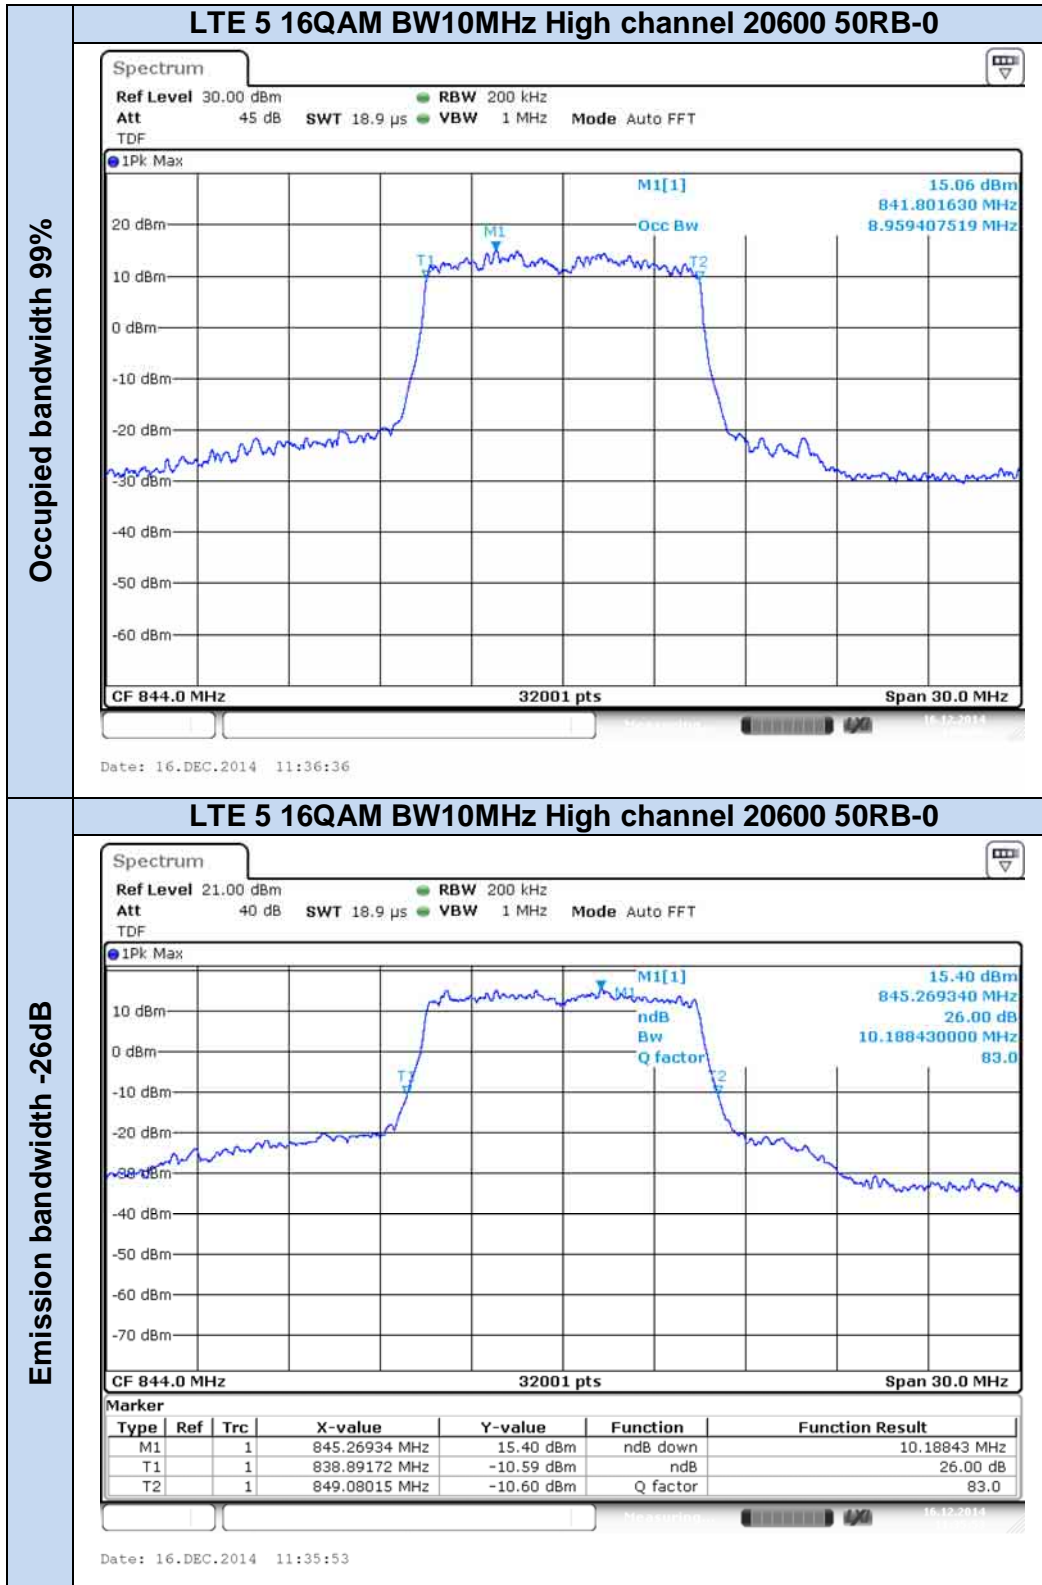

**LTE Band 5**

Occupied bandwidth 99%

Emission bandwidth -26dB

**LTE Band 17**