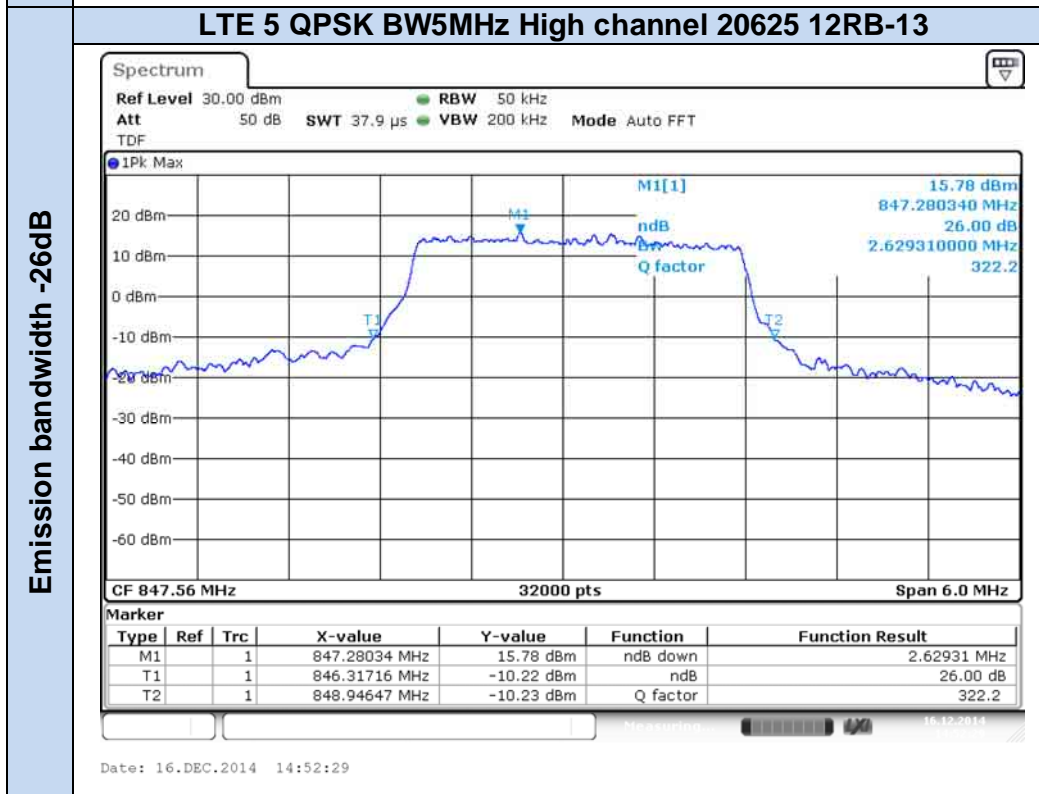

**LTE Band 5**

Occupied bandwidth 99%

Emission bandwidth -26dB

**LTE Band 17**