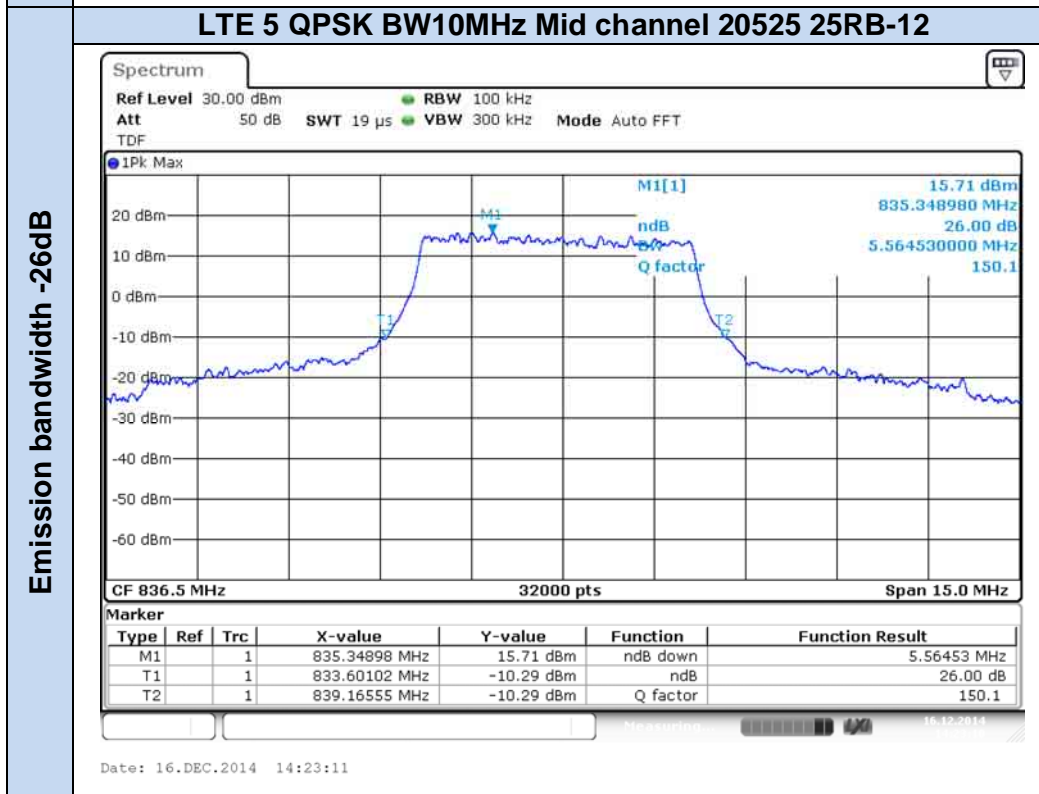

**LTE Band 5**

Occupied bandwidth 99%

Emission bandwidth -26dB

**LTE Band 17**