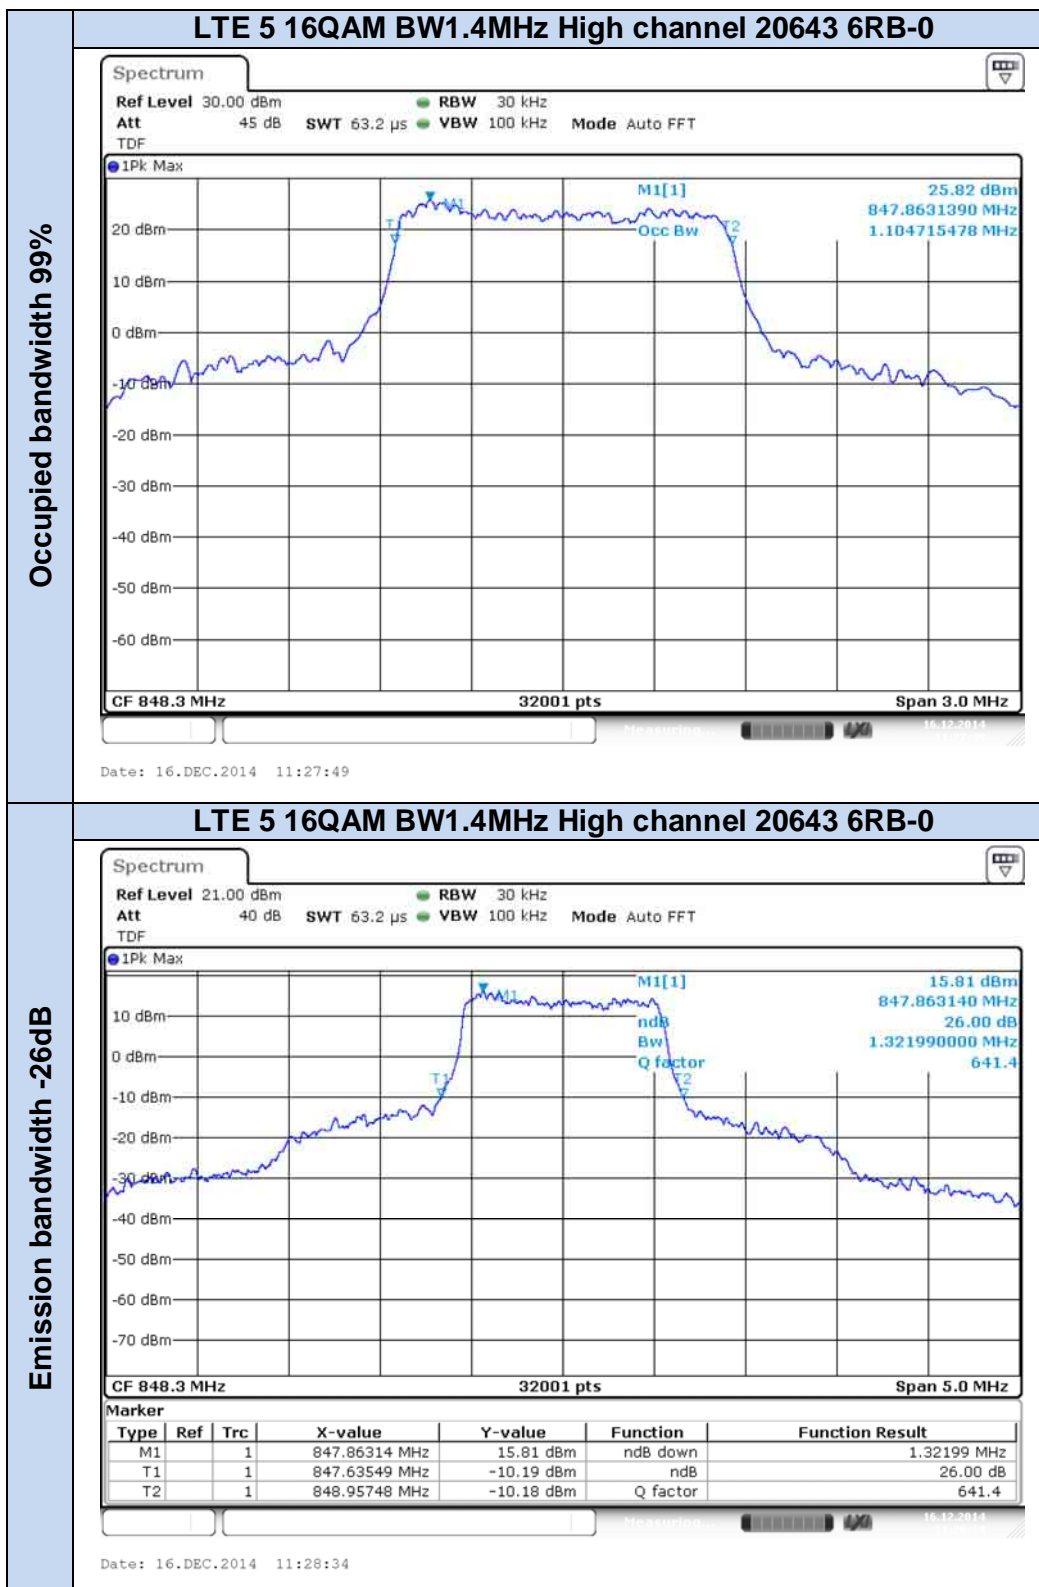

**LTE Band 5**

Occupied bandwidth 99%

Emission bandwidth -26dB

**LTE Band 17**