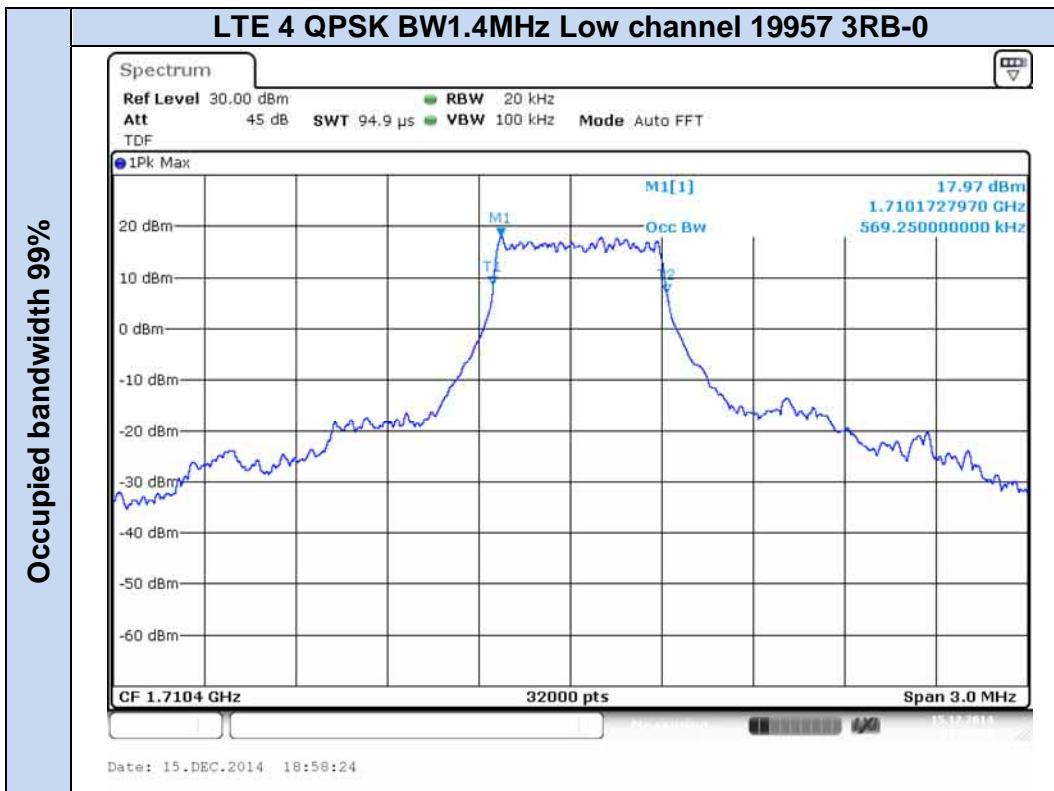

LTE Band 4

Occupied bandwidth 99%

Emission bandwidth -26dB