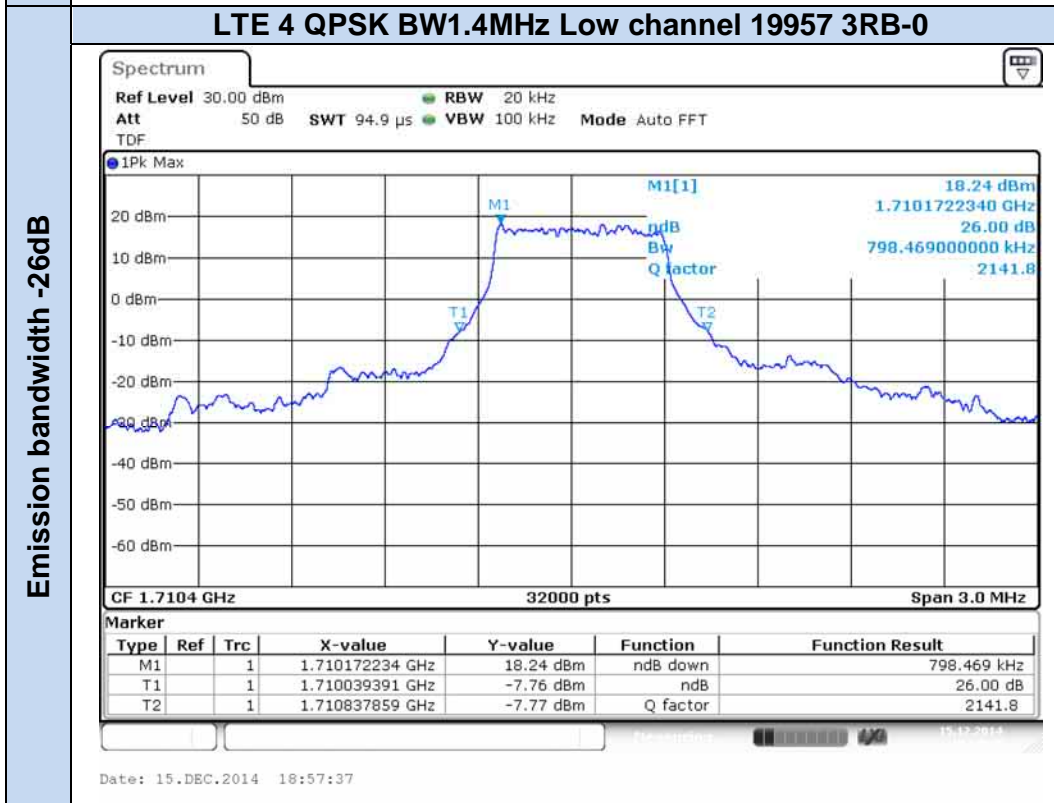

LTE Band 4

Occupied bandwidth 99%

Emission bandwidth -26dB