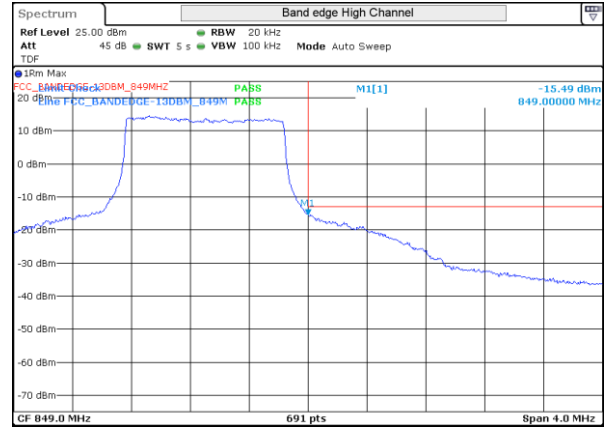

## Test Report N°15070102.TR02

LTE 4 16QAM BW20MHz Low channel 20050 100RB-0

LTE 4 16QAM BW20MHz High channel 20300 100RB-0

### LTE Band 5

LTE 5 QPSK BW1.4MHz Low channel 20407 1RB-0

LTE 5 QPSK BW1.4MHz High channel 20643 1RB-5

LTE 5 16QAM BW1.4MHz Low channel 20407 1RB-0

LTE 5 16QAM BW1.4MHz High channel 20643 1RB-5

LTE 5 QPSK BW1.4MHz Low channel 20407 6RB-0

LTE 5 QPSK BW1.4MHz High channel 20643 6RB-0

LTE 5 16QAM BW1.4MHz Low channel 20407 6RB-0      LTE 5 16QAM BW1.4MHz High channel 20643 6RB-0

LTE 5 QPSK BW3MHz Low channel 20415 1RB-0      LTE 5 QPSK BW3MHz High channel 20635 1RB-14