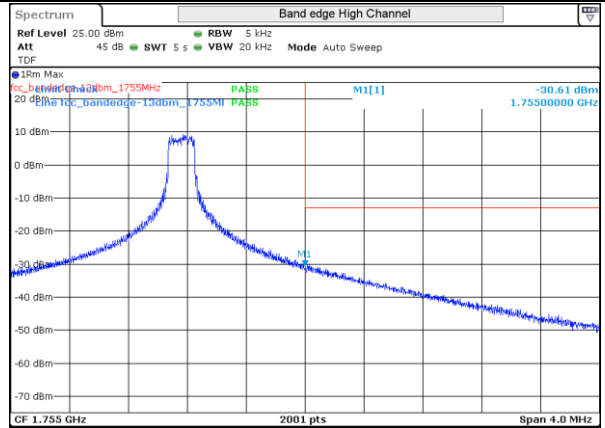

LTE 4 QPSK BW5MHz Low channel 19975 25RB-0

LTE 4 QPSK BW5MHz High channel 20375 25RB-0

LTE 4 16QAM BW5MHz Low channel 19975 25RB-0

LTE 4 16QAM BW5MHz High channel 20375 25RB-0

LTE 4 QPSK BW10MHz Low channel 20000 1RB-0

LTE 4 QPSK BW10MHz High channel 20350 1RB-49

LTE 4 QPSK BW10MHz Low channel 20000 1RB-0

LTE 4 QPSK BW10MHz High channel 20350 1RB-49

LTE 4 16QAM BW10MHz Low channel 20000 50RB-0

LTE 4 16QAM BW10MHz High channel 20350 50RB-0

LTE 4 16QAM BW10MHz Low channel 20000 50RB-0

LTE 4 16QAM BW10MHz High channel 20350 50RB-0

LTE 4 QPSK BW15MHz Low channel 20025 1RB-0

LTE 4 QPSK BW15MHz High channel 20325 1RB-74

LTE 4 QPSK BW15MHz Low channel 20025 1RB-0