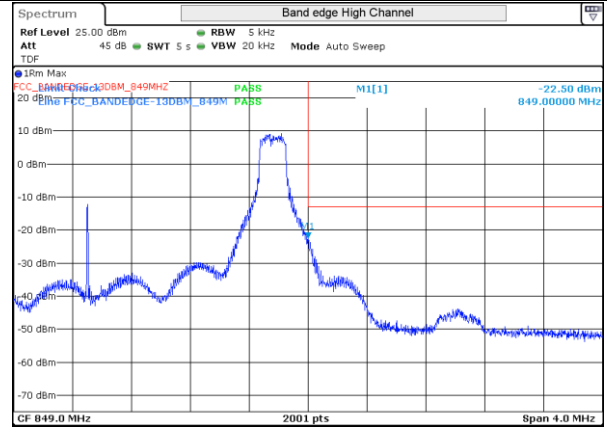

### LTE Band 5

LTE 5 QPSK BW1.4MHz Low channel 20407 1RB-0

LTE 5 QPSK BW1.4MHz High channel 20643 1RB-5

LTE 5 16QAM BW1.4MHz Low channel 20407 1RB-0

LTE 5 16QAM BW1.4MHz High channel 20643 1RB-5

LTE 5 QPSK BW1.4MHz Low channel 20407 6RB-0

LTE 5 QPSK BW1.4MHz High channel 20643 6RB-0

LTE 5 16QAM BW1.4MHz Low channel 20407 6RB-0      LTE 5 16QAM BW1.4MHz High channel 20643 6RB-0

LTE 5 QPSK BW3MHz Low channel 20415 1RB-0      LTE 5 QPSK BW3MHz High channel 20635 1RB-14