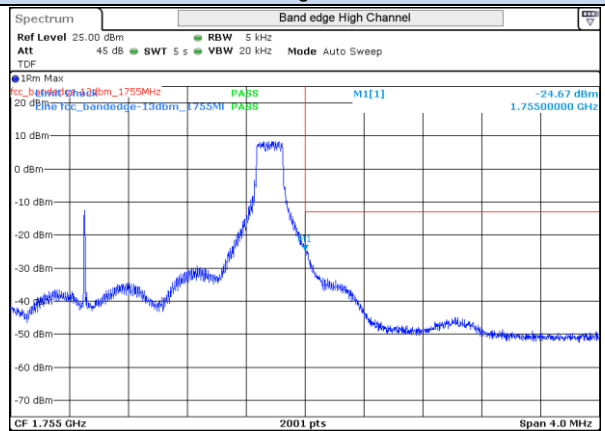

### LTE Band 4

LTE 4 QPSK BW1.4MHz Low channel 19957 1RB-0

LTE 4 QPSK BW1.4MHz High channel 20393 1RB-5

LTE 4 16QAM BW1.4MHz Low channel 19957 1RB-0

LTE 4 16QAM BW1.4MHz High channel 20393 1RB-5

LTE 4 QPSK BW1.4MHz Low channel 19957 6RB-0

LTE 4 QPSK BW1.4MHz High channel 20393 6RB-0

LTE 4 16QAM BW1.4MHz Low channel 19957 6RB-0

LTE 4 16QAM BW1.4MHz High channel 20393 6RB-0

LTE 4 QPSK BW3MHz Low channel 19965 1RB-0

LTE 4 QPSK BW3MHz High channel 20385 1RB-14

LTE 4 16QAM BW3MHz Low channel 19965 1RB-0

LTE 4 16QAM BW3MHz High channel 20385 1RB-14

LTE 4 QPSK BW3MHz Low channel 19965 15RB-0

LTE 4 QPSK BW3MHz High channel 20385 15RB-0

LTE 4 16QAM BW3MHz Low channel 19965 15RB-0