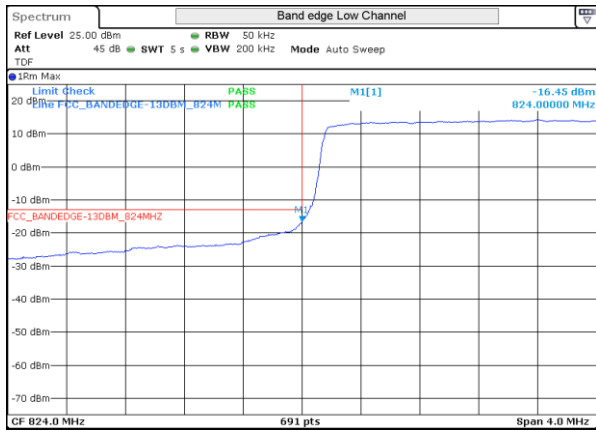

LTE 5 16QAM BW3MHz Low channel 20415 15RB-0