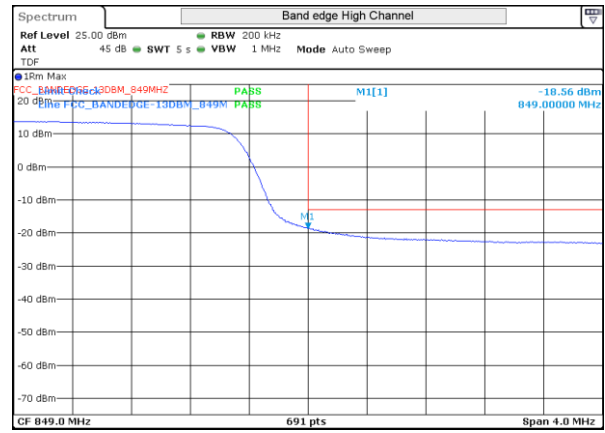

LTE 5 QPSK BW10MHz High channel 20600 1RB-49

LTE 5 16QAM BW10MHz Low channel 20450 1RB-0

LTE 5 16QAM BW10MHz High channel 20600 1RB-49

LTE 5 QPSK BW10MHz Low channel 20450 50RB-0

LTE 5 QPSK BW10MHz High channel 20600 50RB-0

LTE 5 16QAM BW10MHz Low channel 20450 50RB-0

LTE 5 16QAM BW10MHz High channel 20600 50RB-0