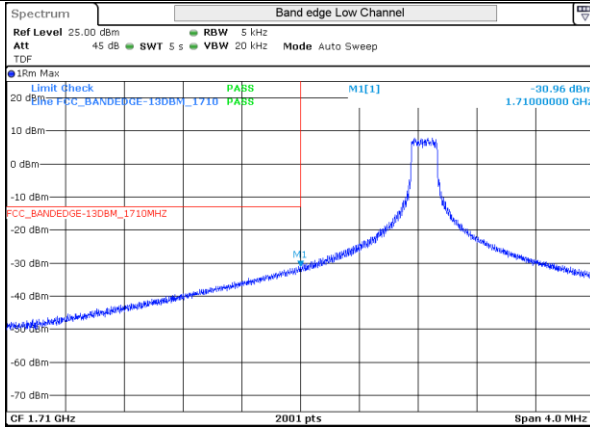

LTE 4 QPSK BW10MHz High channel 20350 1RB-49

LTE 4 QPSK BW10MHz Low channel 20000 1RB-0

LTE 4 QPSK BW10MHz High channel 20350 1RB-49

LTE 4 16QAM BW10MHz Low channel 20000 50RB-0

LTE 4 16QAM BW10MHz High channel 20350 50RB-0

LTE 4 16QAM BW10MHz Low channel 20000 50RB-0

LTE 4 16QAM BW10MHz High channel 20350 50RB-0

LTE 4 QPSK BW15MHz Low channel 20025 1RB-0

LTE 4 QPSK BW15MHz High channel 20325 1RB-74

LTE 4 QPSK BW15MHz Low channel 20025 1RB-0