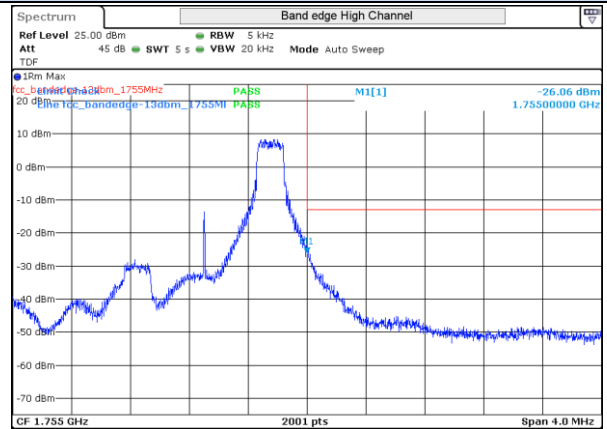

### LTE Band 4

LTE 4 QPSK BW1.4MHz Low channel 19957 1RB-0

LTE 4 QPSK BW1.4MHz High channel 20393 1RB-5

LTE 4 16QAM BW1.4MHz Low channel 19957 1RB-0

LTE 4 16QAM BW1.4MHz High channel 20393 1RB-5

LTE 4 QPSK BW1.4MHz Low channel 19957 6RB-0

LTE 4 QPSK BW1.4MHz High channel 20393 6RB-0

LTE 4 16QAM BW1.4MHz Low channel 19957 6RB-0

LTE 4 16QAM BW1.4MHz High channel 20393 6RB-0

LTE 4 QPSK BW3MHz Low channel 19965 1RB-0

LTE 4 QPSK BW3MHz High channel 20385 1RB-14