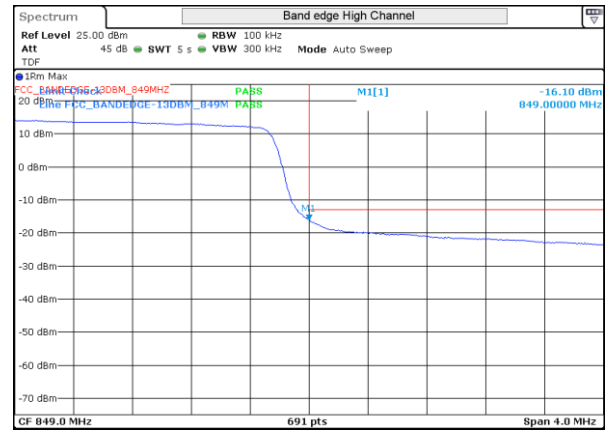

LTE 5 16QAM BW5MHz High channel 20625 25RB-0