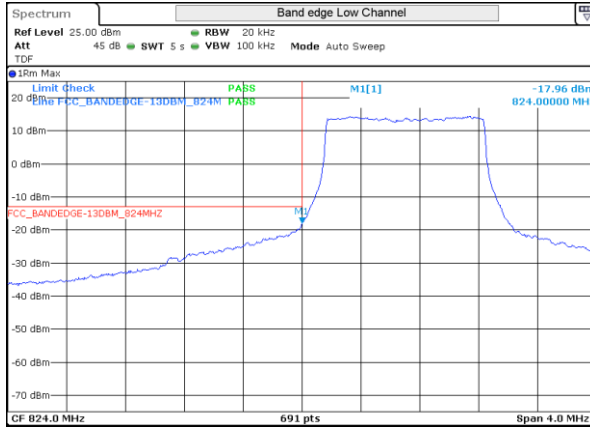

## Test Report N°15070102.TR02

LTE 4 16QAM BW20MHz Low channel 20050 100RB-0

LTE 4 16QAM BW20MHz High channel 20300 100RB-0

### LTE Band 5

LTE 5 QPSK BW1.4MHz Low channel 20407 1RB-0

LTE 5 QPSK BW1.4MHz High channel 20643 1RB-5

LTE 5 16QAM BW1.4MHz Low channel 20407 1RB-0

LTE 5 16QAM BW1.4MHz High channel 20643 1RB-5

LTE 5 QPSK BW1.4MHz Low channel 20407 6RB-0

LTE 5 QPSK BW1.4MHz High channel 20643 6RB-0

LTE 5 16QAM BW1.4MHz Low channel 20407 6RB-0      LTE 5 16QAM BW1.4MHz High channel 20643 6RB-0

LTE 5 QPSK BW3MHz Low channel 20415 1RB-0      LTE 5 QPSK BW3MHz High channel 20635 1RB-14