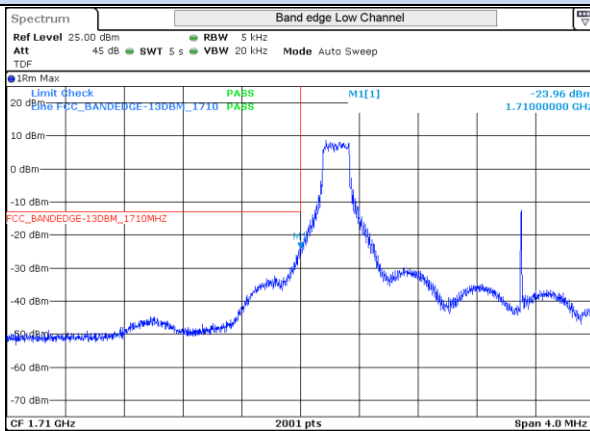

### LTE Band 4

LTE 4 QPSK BW1.4MHz Low channel 19957 1RB-0

LTE 4 QPSK BW1.4MHz High channel 20393 1RB-5

LTE 4 16QAM BW1.4MHz Low channel 19957 1RB-0

LTE 4 16QAM BW1.4MHz High channel 20393 1RB-5

LTE 4 QPSK BW1.4MHz Low channel 19957 6RB-0

LTE 4 QPSK BW1.4MHz High channel 20393 6RB-0

LTE 4 16QAM BW1.4MHz Low channel 19957 6RB-0

LTE 4 16QAM BW1.4MHz High channel 20393 6RB-0

LTE 4 QPSK BW3MHz Low channel 19965 1RB-0

LTE 4 QPSK BW3MHz High channel 20385 1RB-14

LTE 4 16QAM BW3MHz Low channel 19965 1RB-0

LTE 4 16QAM BW3MHz High channel 20385 1RB-14

LTE 4 QPSK BW3MHz Low channel 19965 15RB-0

LTE 4 QPSK BW3MHz High channel 20385 15RB-0

LTE 4 16QAM BW3MHz Low channel 19965 15RB-0