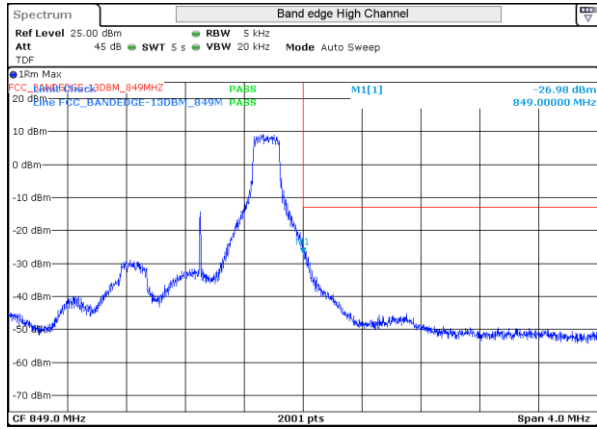

LTE 4 16QAM BW20MHz High channel 20300 100RB-0

## Test Report N°15070102.TR02

LTE 4 16QAM BW20MHz Low channel 20050 100RB-0

LTE 4 16QAM BW20MHz High channel 20300 100RB-0

### LTE Band 5

LTE 5 QPSK BW1.4MHz Low channel 20407 1RB-0

LTE 5 QPSK BW1.4MHz High channel 20643 1RB-5

LTE 5 16QAM BW1.4MHz Low channel 20407 1RB-0

LTE 5 16QAM BW1.4MHz High channel 20643 1RB-5

LTE 5 QPSK BW1.4MHz Low channel 20407 6RB-0