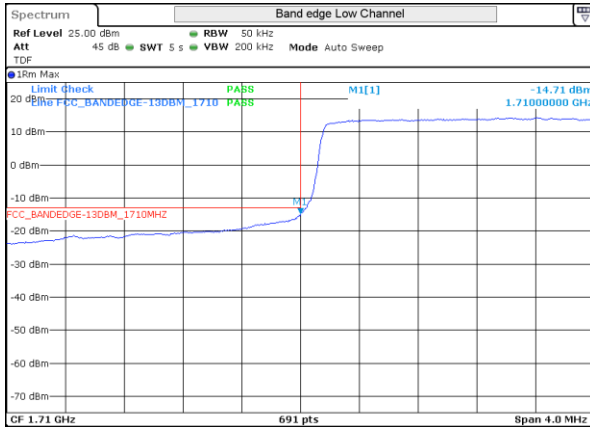

### LTE Band 4

LTE 4 QPSK BW1.4MHz Low channel 19957 1RB-0

LTE 4 QPSK BW1.4MHz High channel 20393 1RB-5

LTE 4 16QAM BW1.4MHz Low channel 19957 1RB-0

LTE 4 16QAM BW1.4MHz High channel 20393 1RB-5

LTE 4 QPSK BW1.4MHz Low channel 19957 6RB-0

LTE 4 QPSK BW1.4MHz High channel 20393 6RB-0

LTE 4 16QAM BW1.4MHz Low channel 19957 6RB-0

LTE 4 16QAM BW1.4MHz High channel 20393 6RB-0

LTE 4 QPSK BW3MHz Low channel 19965 1RB-0

LTE 4 QPSK BW3MHz High channel 20385 1RB-14

LTE 4 16QAM BW3MHz Low channel 19965 1RB-0

LTE 4 16QAM BW3MHz High channel 20385 1RB-14

LTE 4 QPSK BW3MHz Low channel 19965 15RB-0

LTE 4 QPSK BW3MHz High channel 20385 15RB-0

LTE 4 16QAM BW3MHz Low channel 19965 15RB-0