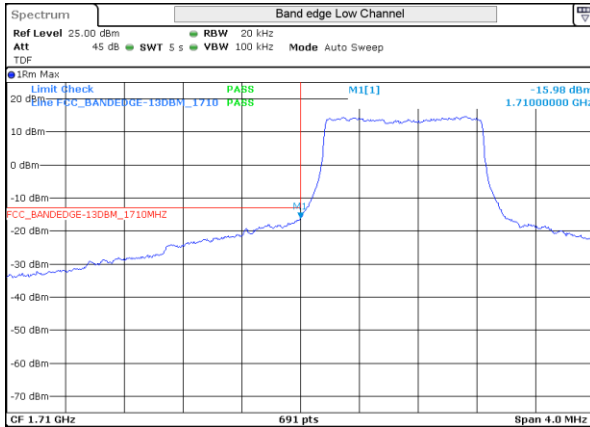

### LTE Band 4

LTE 4 QPSK BW1.4MHz Low channel 19957 1RB-0

LTE 4 QPSK BW1.4MHz High channel 20393 1RB-5

LTE 4 16QAM BW1.4MHz Low channel 19957 1RB-0

LTE 4 16QAM BW1.4MHz High channel 20393 1RB-5

LTE 4 QPSK BW1.4MHz Low channel 19957 6RB-0

LTE 4 QPSK BW1.4MHz High channel 20393 6RB-0

LTE 4 16QAM BW1.4MHz Low channel 19957 6RB-0

LTE 4 16QAM BW1.4MHz High channel 20393 6RB-0

LTE 4 QPSK BW3MHz Low channel 19965 1RB-0

LTE 4 QPSK BW3MHz High channel 20385 1RB-14

LTE 4 16QAM BW3MHz Low channel 19965 1RB-0

LTE 4 16QAM BW3MHz High channel 20385 1RB-14

LTE 4 QPSK BW3MHz Low channel 19965 15RB-0

LTE 4 QPSK BW3MHz High channel 20385 15RB-0

LTE 4 16QAM BW3MHz Low channel 19965 15RB-0