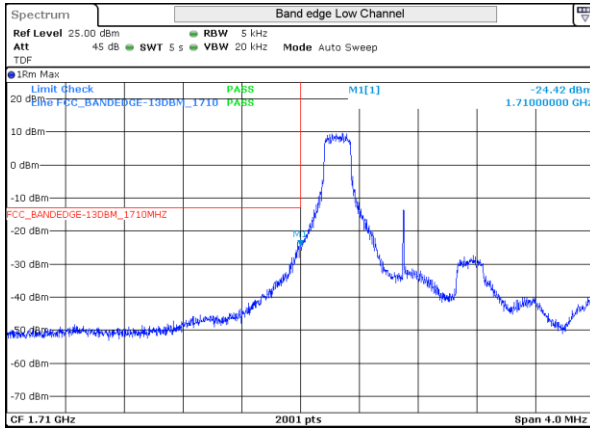

### LTE Band 4

LTE 4 QPSK BW1.4MHz Low channel 19957 1RB-0

LTE 4 QPSK BW1.4MHz High channel 20393 1RB-5

LTE 4 16QAM BW1.4MHz Low channel 19957 1RB-0

LTE 4 16QAM BW1.4MHz High channel 20393 1RB-5

LTE 4 QPSK BW1.4MHz Low channel 19957 6RB-0

LTE 4 QPSK BW1.4MHz High channel 20393 6RB-0

LTE 4 16QAM BW1.4MHz Low channel 19957 6RB-0

LTE 4 16QAM BW1.4MHz High channel 20393 6RB-0

LTE 4 QPSK BW3MHz Low channel 19965 1RB-0

LTE 4 QPSK BW3MHz High channel 20385 1RB-14

LTE 4 16QAM BW3MHz Low channel 19965 1RB-0

LTE 4 16QAM BW3MHz High channel 20385 1RB-14

LTE 4 QPSK BW3MHz Low channel 19965 15RB-0

LTE 4 QPSK BW3MHz High channel 20385 15RB-0

LTE 4 16QAM BW3MHz Low channel 19965 15RB-0