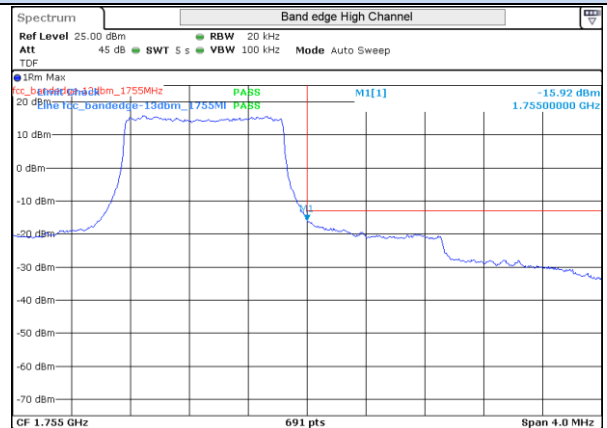

### LTE Band 4

LTE 4 QPSK BW1.4MHz Low channel 19957 1RB-0

LTE 4 QPSK BW1.4MHz High channel 20393 1RB-5

LTE 4 16QAM BW1.4MHz Low channel 19957 1RB-0

LTE 4 16QAM BW1.4MHz High channel 20393 1RB-5

LTE 4 QPSK BW1.4MHz Low channel 19957 6RB-0

LTE 4 QPSK BW1.4MHz High channel 20393 6RB-0

LTE 4 16QAM BW1.4MHz Low channel 19957 6RB-0

LTE 4 16QAM BW1.4MHz High channel 20393 6RB-0

LTE 4 QPSK BW3MHz Low channel 19965 1RB-0

LTE 4 QPSK BW3MHz High channel 20385 1RB-14