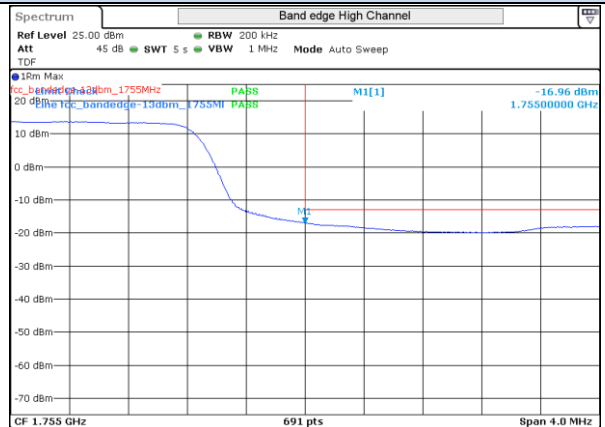

LTE 4 QPSK BW10MHz High channel 20350 1RB-49

LTE 4 QPSK BW10MHz Low channel 20000 1RB-0

LTE 4 QPSK BW10MHz High channel 20350 1RB-49

LTE 4 16QAM BW10MHz Low channel 20000 50RB-0

LTE 4 16QAM BW10MHz High channel 20350 50RB-0

LTE 4 16QAM BW10MHz Low channel 20000 50RB-0

LTE 4 16QAM BW10MHz High channel 20350 50RB-0

LTE 4 QPSK BW15MHz Low channel 20025 1RB-0

LTE 4 QPSK BW15MHz High channel 20325 1RB-74

LTE 4 QPSK BW15MHz Low channel 20025 1RB-0

LTE 4 QPSK BW15MHz High channel 20325 1RB-74

LTE 4 16QAM BW15MHz Low channel 20025 75RB-0

LTE 4 16QAM BW15MHz High channel 20325 75RB-0

LTE 4 16QAM BW15MHz Low channel 20025 75RB-0

LTE 4 16QAM BW15MHz High channel 20325 75RB-0