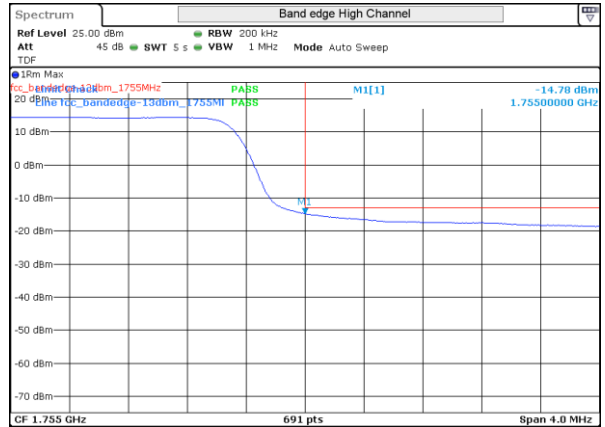

LTE 4 QPSK BW5MHz Low channel 19975 25RB-0

LTE 4 QPSK BW5MHz High channel 20375 25RB-0

LTE 4 16QAM BW5MHz Low channel 19975 25RB-0

LTE 4 16QAM BW5MHz High channel 20375 25RB-0

LTE 4 QPSK BW10MHz Low channel 20000 1RB-0

LTE 4 QPSK BW10MHz High channel 20350 1RB-49

LTE 4 QPSK BW10MHz Low channel 20000 1RB-0

LTE 4 QPSK BW10MHz High channel 20350 1RB-49

LTE 4 16QAM BW10MHz Low channel 20000 50RB-0

LTE 4 16QAM BW10MHz High channel 20350 50RB-0

LTE 4 16QAM BW10MHz Low channel 20000 50RB-0

LTE 4 16QAM BW10MHz High channel 20350 50RB-0

LTE 4 QPSK BW15MHz Low channel 20025 1RB-0

LTE 4 QPSK BW15MHz High channel 20325 1RB-74

LTE 4 QPSK BW15MHz Low channel 20025 1RB-0