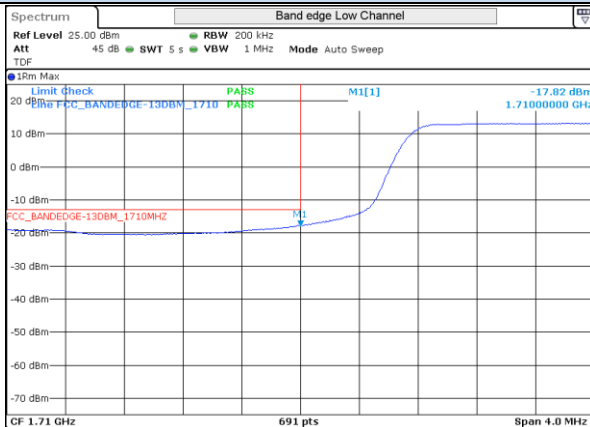

LTE 4 16QAM BW15MHz Low channel 20025 75RB-0