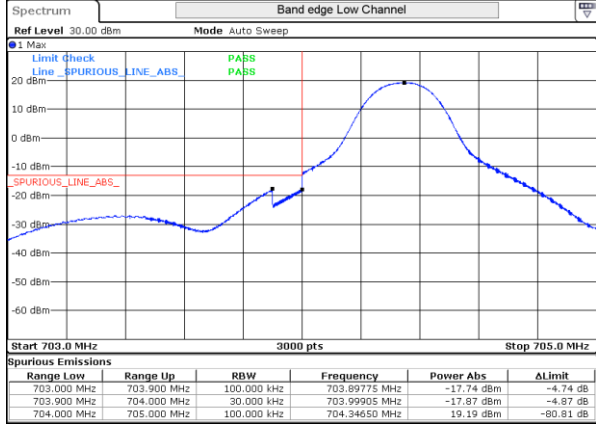

LTE 17 QPSK BW5MHz Low Ch 23755 1RB-0

LTE 17 QPSK BW5MHz High Ch 23825 1RB-24