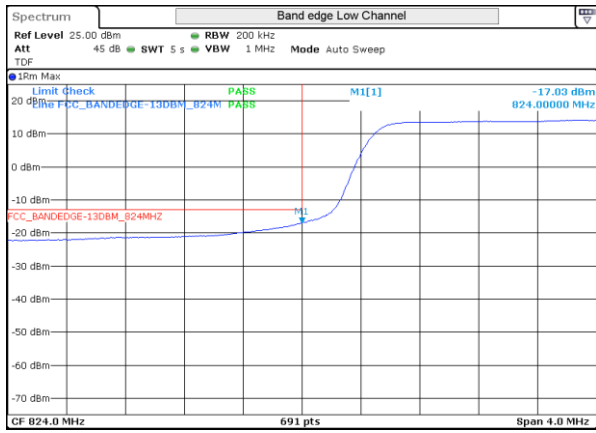

LTE 5 QPSK BW10MHz High channel 20600 1RB-49

LTE 5 16QAM BW10MHz Low channel 20450 1RB-0

LTE 5 16QAM BW10MHz High channel 20600 1RB-49

LTE 5 QPSK BW10MHz Low channel 20450 50RB-0

LTE 5 QPSK BW10MHz High channel 20600 50RB-0

LTE 5 16QAM BW10MHz Low channel 20450 50RB-0

LTE 5 16QAM BW10MHz High channel 20600 50RB-0