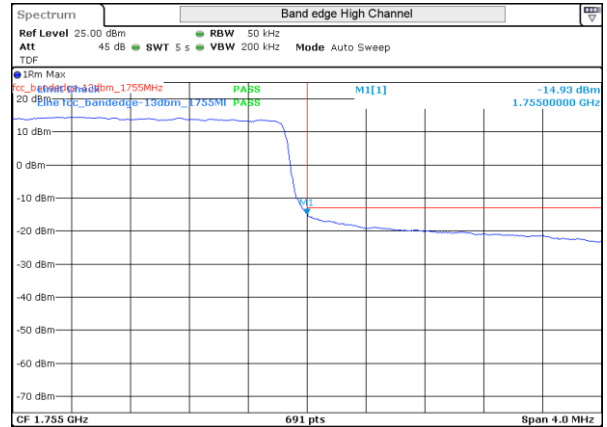

### LTE Band 4

LTE 4 QPSK BW1.4MHz Low channel 19957 1RB-0

LTE 4 QPSK BW1.4MHz High channel 20393 1RB-5

LTE 4 16QAM BW1.4MHz Low channel 19957 1RB-0

LTE 4 16QAM BW1.4MHz High channel 20393 1RB-5

LTE 4 QPSK BW1.4MHz Low channel 19957 6RB-0

LTE 4 QPSK BW1.4MHz High channel 20393 6RB-0

LTE 4 16QAM BW1.4MHz Low channel 19957 6RB-0

LTE 4 16QAM BW1.4MHz High channel 20393 6RB-0

LTE 4 QPSK BW3MHz Low channel 19965 1RB-0

LTE 4 QPSK BW3MHz High channel 20385 1RB-14

LTE 4 16QAM BW3MHz Low channel 19965 1RB-0

LTE 4 16QAM BW3MHz High channel 20385 1RB-14

LTE 4 QPSK BW3MHz Low channel 19965 15RB-0

LTE 4 QPSK BW3MHz High channel 20385 15RB-0

LTE 4 16QAM BW3MHz Low channel 19965 15RB-0