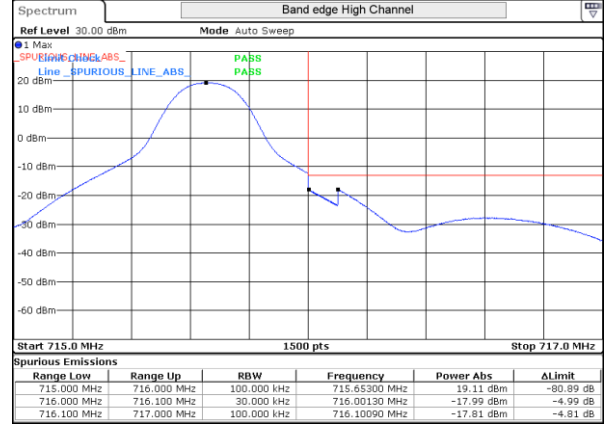

LTE 17 QPSK BW5MHz Low Ch 23755 1RB-0

LTE 17 QPSK BW5MHz High Ch 23825 1RB-24