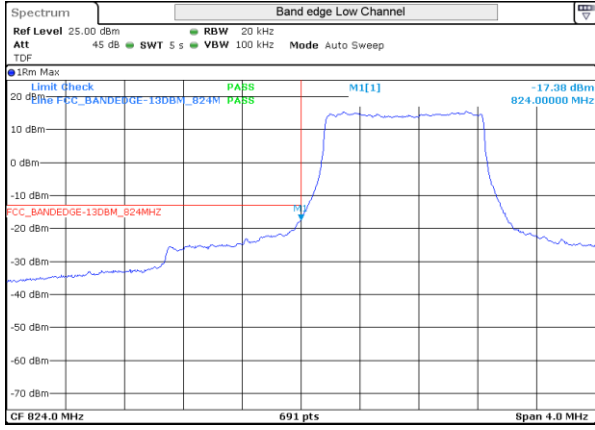

## Test Report N°15070102.TR02

LTE 4 16QAM BW20MHz Low channel 20050 100RB-0

LTE 4 16QAM BW20MHz High channel 20300 100RB-0

### LTE Band 5

LTE 5 QPSK BW1.4MHz Low channel 20407 1RB-0

LTE 5 QPSK BW1.4MHz High channel 20643 1RB-5

LTE 5 16QAM BW1.4MHz Low channel 20407 1RB-0

LTE 5 16QAM BW1.4MHz High channel 20643 1RB-5

LTE 5 QPSK BW1.4MHz Low channel 20407 6RB-0

LTE 5 QPSK BW1.4MHz High channel 20643 6RB-0

LTE 5 16QAM BW1.4MHz Low channel 20407 6RB-0      LTE 5 16QAM BW1.4MHz High channel 20643 6RB-0

LTE 5 QPSK BW3MHz Low channel 20415 1RB-0      LTE 5 QPSK BW3MHz High channel 20635 1RB-14