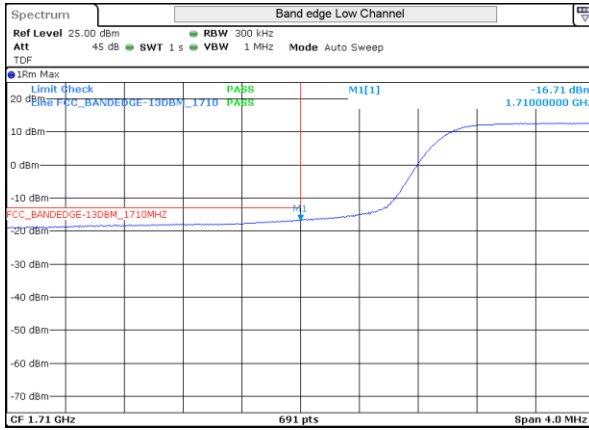

Test Report N°15070102.TR02

LTE 4 16QAM BW20MHz Low channel 20050 100RB-0