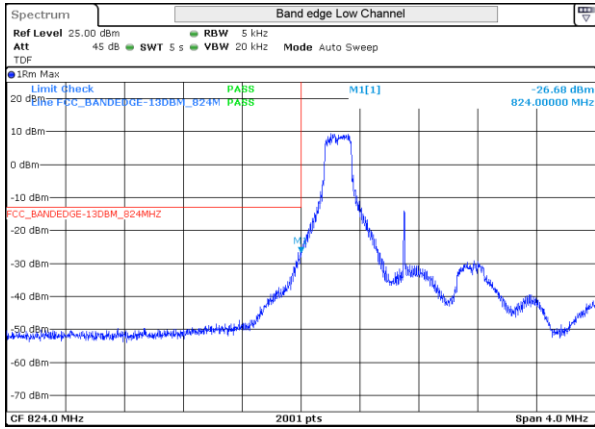

LTE 4 16QAM BW20MHz High channel 20300 100RB-0

## Test Report N°15070102.TR02

LTE 4 16QAM BW20MHz Low channel 20050 100RB-0

LTE 4 16QAM BW20MHz High channel 20300 100RB-0

### LTE Band 5

LTE 5 QPSK BW1.4MHz Low channel 20407 1RB-0

LTE 5 QPSK BW1.4MHz High channel 20643 1RB-5

LTE 5 16QAM BW1.4MHz Low channel 20407 1RB-0

LTE 5 16QAM BW1.4MHz High channel 20643 1RB-5

LTE 5 QPSK BW1.4MHz Low channel 20407 6RB-0