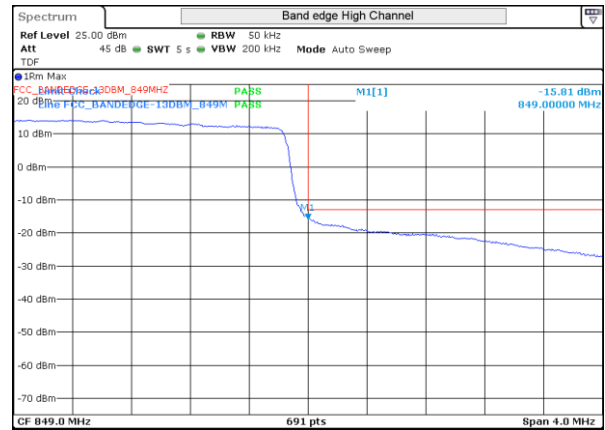

LTE 5 16QAM BW3MHz High channel 20635 15RB-0