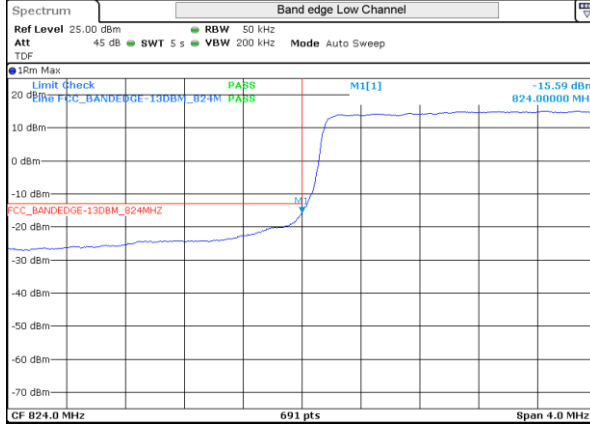

LTE 5 QPSK BW3MHz Low channel 20415 15RB-0   LTE 5 QPSK BW3MHz High channel 20635 15RB-0