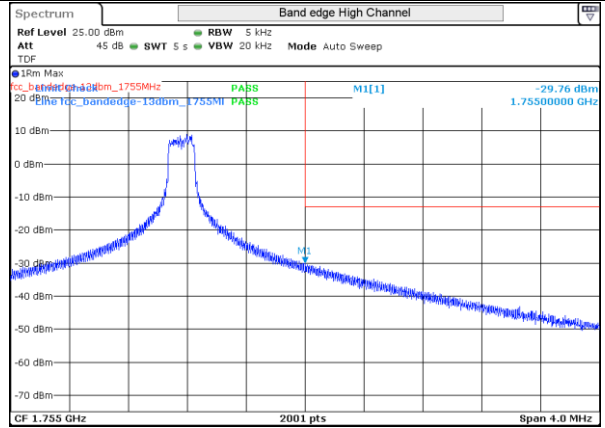

LTE 4 QPSK BW5MHz Low channel 19975 25RB-0

LTE 4 QPSK BW5MHz High channel 20375 25RB-0

LTE 4 16QAM BW5MHz Low channel 19975 25RB-0

LTE 4 16QAM BW5MHz High channel 20375 25RB-0

LTE 4 QPSK BW10MHz Low channel 20000 1RB-0

LTE 4 QPSK BW10MHz High channel 20350 1RB-49

LTE 4 QPSK BW10MHz Low channel 20000 1RB-0

LTE 4 QPSK BW10MHz High channel 20350 1RB-49

LTE 4 16QAM BW10MHz Low channel 20000 50RB-0

LTE 4 16QAM BW10MHz High channel 20350 50RB-0

LTE 4 16QAM BW10MHz Low channel 20000 50RB-0

LTE 4 16QAM BW10MHz High channel 20350 50RB-0

LTE 4 QPSK BW15MHz Low channel 20025 1RB-0

LTE 4 QPSK BW15MHz High channel 20325 1RB-74

LTE 4 QPSK BW15MHz Low channel 20025 1RB-0