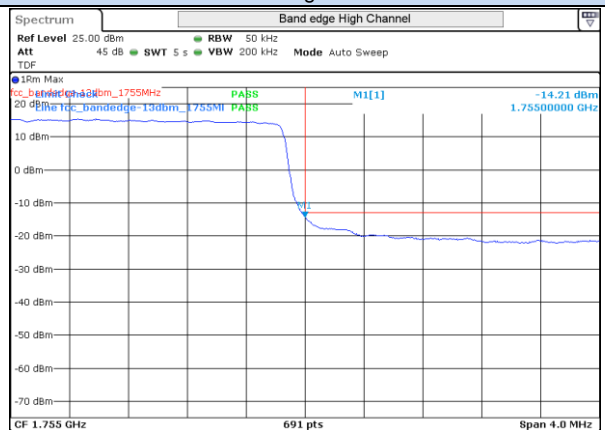

### LTE Band 4

LTE 4 QPSK BW1.4MHz Low channel 19957 1RB-0

LTE 4 QPSK BW1.4MHz High channel 20393 1RB-5

LTE 4 16QAM BW1.4MHz Low channel 19957 1RB-0

LTE 4 16QAM BW1.4MHz High channel 20393 1RB-5

LTE 4 QPSK BW1.4MHz Low channel 19957 6RB-0

LTE 4 QPSK BW1.4MHz High channel 20393 6RB-0

LTE 4 16QAM BW1.4MHz Low channel 19957 6RB-0

LTE 4 16QAM BW1.4MHz High channel 20393 6RB-0

LTE 4 QPSK BW3MHz Low channel 19965 1RB-0

LTE 4 QPSK BW3MHz High channel 20385 1RB-14

LTE 4 16QAM BW3MHz Low channel 19965 1RB-0

LTE 4 16QAM BW3MHz High channel 20385 1RB-14

LTE 4 QPSK BW3MHz Low channel 19965 15RB-0

LTE 4 QPSK BW3MHz High channel 20385 15RB-0

LTE 4 16QAM BW3MHz Low channel 19965 15RB-0