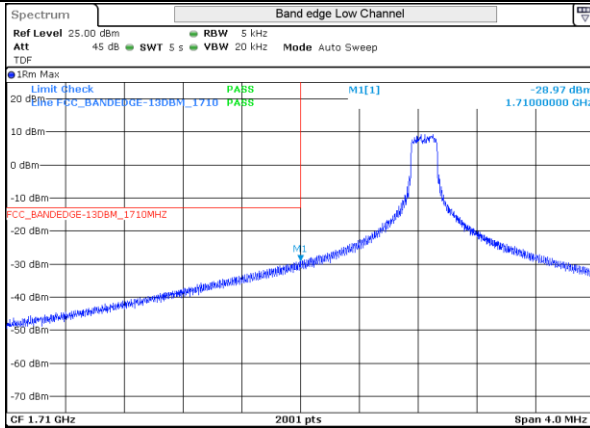

LTE 4 QPSK BW5MHz Low channel 19975 25RB-0

LTE 4 QPSK BW5MHz High channel 20375 25RB-0

LTE 4 16QAM BW5MHz Low channel 19975 25RB-0

LTE 4 16QAM BW5MHz High channel 20375 25RB-0

LTE 4 QPSK BW10MHz Low channel 20000 1RB-0

LTE 4 QPSK BW10MHz High channel 20350 1RB-49

LTE 4 QPSK BW10MHz Low channel 20000 1RB-0

LTE 4 QPSK BW10MHz High channel 20350 1RB-49

LTE 4 16QAM BW10MHz Low channel 20000 50RB-0

LTE 4 16QAM BW10MHz High channel 20350 50RB-0

LTE 4 16QAM BW10MHz Low channel 20000 50RB-0

LTE 4 16QAM BW10MHz High channel 20350 50RB-0

LTE 4 QPSK BW15MHz Low channel 20025 1RB-0

LTE 4 QPSK BW15MHz High channel 20325 1RB-74

LTE 4 QPSK BW15MHz Low channel 20025 1RB-0