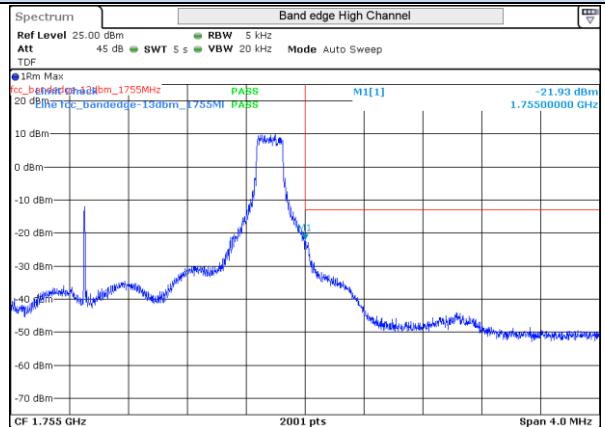

### LTE Band 4

LTE 4 QPSK BW1.4MHz Low channel 19957 1RB-0

LTE 4 QPSK BW1.4MHz High channel 20393 1RB-5

LTE 4 16QAM BW1.4MHz Low channel 19957 1RB-0

LTE 4 16QAM BW1.4MHz High channel 20393 1RB-5

LTE 4 QPSK BW1.4MHz Low channel 19957 6RB-0

LTE 4 QPSK BW1.4MHz High channel 20393 6RB-0

LTE 4 16QAM BW1.4MHz Low channel 19957 6RB-0

LTE 4 16QAM BW1.4MHz High channel 20393 6RB-0

LTE 4 QPSK BW3MHz Low channel 19965 1RB-0

LTE 4 QPSK BW3MHz High channel 20385 1RB-14