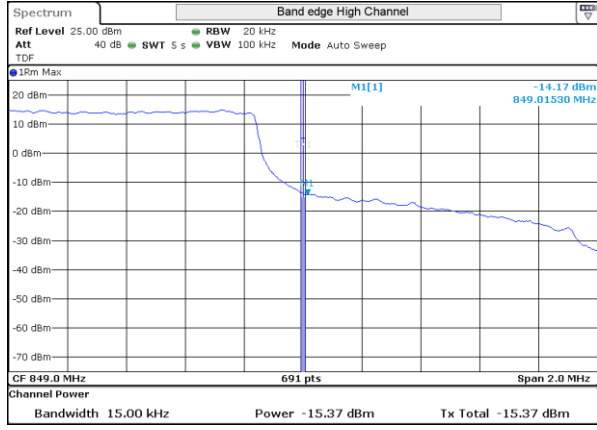

### LTE Band 5

LTE 5 QPSK BW1.4MHz Low channel 20407 1RB-0

LTE 5 QPSK BW1.4MHz High channel 20643 1RB-5

LTE 5 16QAM BW1.4MHz Low channel 20407 1RB-0

LTE 5 16QAM BW1.4MHz High channel 20643 1RB-5

LTE 5 QPSK BW1.4MHz Low channel 20407 6RB-0

LTE 5 QPSK BW1.4MHz High channel 20643 6RB-0

LTE 5 16QAM BW1.4MHz Low channel 20407 6RB-0      LTE 5 16QAM BW1.4MHz High channel 20643 6RB-0

LTE 5 QPSK BW3MHz Low channel 20415 1RB-0      LTE 5 QPSK BW3MHz High channel 20635 1RB-14