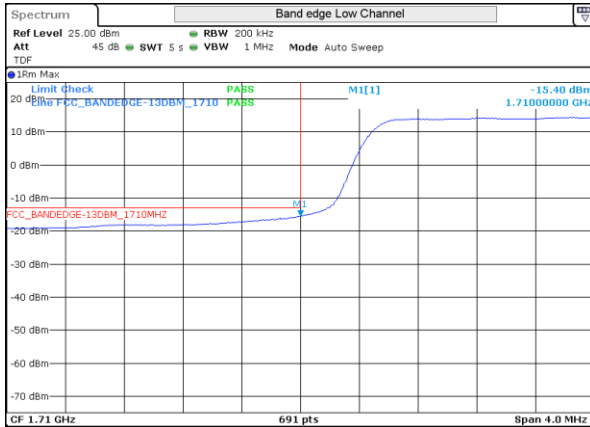

LTE 4 QPSK BW5MHz Low channel 19975 25RB-0

LTE 4 QPSK BW5MHz High channel 20375 25RB-0

LTE 4 16QAM BW5MHz Low channel 19975 25RB-0

LTE 4 16QAM BW5MHz High channel 20375 25RB-0

LTE 4 QPSK BW10MHz Low channel 20000 1RB-0

LTE 4 QPSK BW10MHz High channel 20350 1RB-49

LTE 4 QPSK BW10MHz Low channel 20000 1RB-0

LTE 4 QPSK BW10MHz High channel 20350 1RB-49

LTE 4 16QAM BW10MHz Low channel 20000 50RB-0

LTE 4 16QAM BW10MHz High channel 20350 50RB-0

LTE 4 16QAM BW10MHz Low channel 20000 50RB-0

LTE 4 16QAM BW10MHz High channel 20350 50RB-0

LTE 4 QPSK BW15MHz Low channel 20025 1RB-0

LTE 4 QPSK BW15MHz High channel 20325 1RB-74

LTE 4 QPSK BW15MHz Low channel 20025 1RB-0