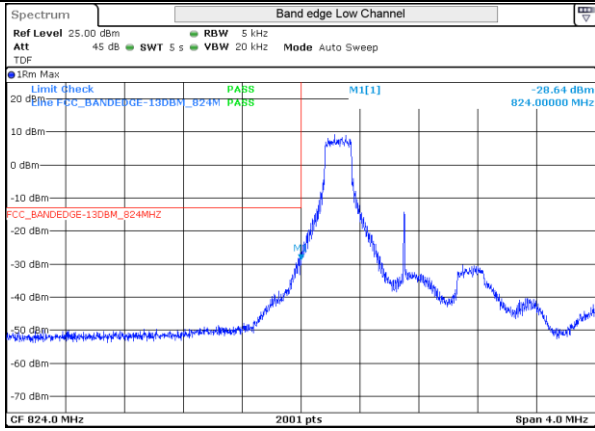

LTE 4 16QAM BW20MHz High channel 20300 100RB-0

## Test Report N°15070102.TR02

LTE 4 16QAM BW20MHz Low channel 20050 100RB-0

LTE 4 16QAM BW20MHz High channel 20300 100RB-0

### LTE Band 5

LTE 5 QPSK BW1.4MHz Low channel 20407 1RB-0

LTE 5 QPSK BW1.4MHz High channel 20643 1RB-5

LTE 5 16QAM BW1.4MHz Low channel 20407 1RB-0

LTE 5 16QAM BW1.4MHz High channel 20643 1RB-5

LTE 5 QPSK BW1.4MHz Low channel 20407 6RB-0