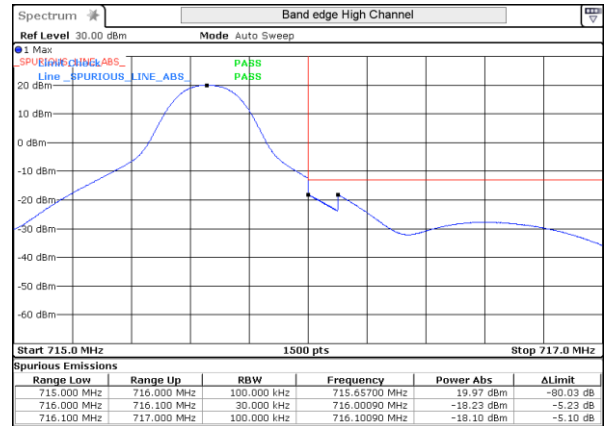

LTE Band 17

LTE 17 QPSK BW5MHz Low Ch 23755 1RB-0

LTE 17 QPSK BW5MHz High Ch 23825 1RB-24

LTE 17 16QAM BW5MHz Low Ch 23755 1RB-0

LTE 17 16QAM BW5MHz High Ch 23825 1RB-24

LTE 17 QPSK BW5MHz Low Ch 23755 25RB-0

LTE 17 QPSK BW5MHz High Ch 23825 25RB-0