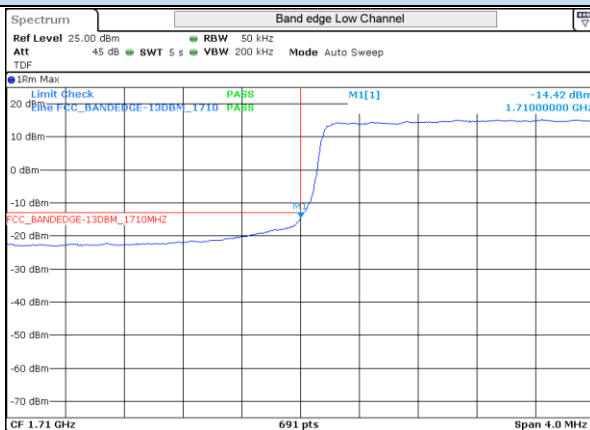

### LTE Band 4

LTE 4 QPSK BW1.4MHz Low channel 19957 1RB-0

LTE 4 QPSK BW1.4MHz High channel 20393 1RB-5

LTE 4 16QAM BW1.4MHz Low channel 19957 1RB-0

LTE 4 16QAM BW1.4MHz High channel 20393 1RB-5

LTE 4 QPSK BW1.4MHz Low channel 19957 6RB-0

LTE 4 QPSK BW1.4MHz High channel 20393 6RB-0

LTE 4 16QAM BW1.4MHz Low channel 19957 6RB-0

LTE 4 16QAM BW1.4MHz High channel 20393 6RB-0

LTE 4 QPSK BW3MHz Low channel 19965 1RB-0

LTE 4 QPSK BW3MHz High channel 20385 1RB-14

LTE 4 16QAM BW3MHz Low channel 19965 1RB-0

LTE 4 16QAM BW3MHz High channel 20385 1RB-14

LTE 4 QPSK BW3MHz Low channel 19965 15RB-0

LTE 4 QPSK BW3MHz High channel 20385 15RB-0

LTE 4 16QAM BW3MHz Low channel 19965 15RB-0