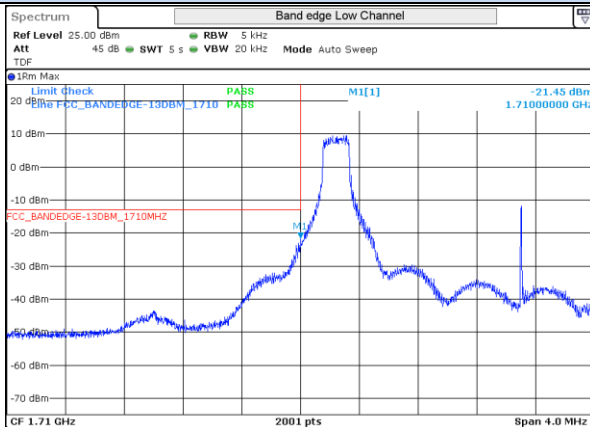

### LTE Band 4

LTE 4 QPSK BW1.4MHz Low channel 19957 1RB-0

LTE 4 QPSK BW1.4MHz High channel 20393 1RB-5

LTE 4 16QAM BW1.4MHz Low channel 19957 1RB-0

LTE 4 16QAM BW1.4MHz High channel 20393 1RB-5

LTE 4 QPSK BW1.4MHz Low channel 19957 6RB-0

LTE 4 QPSK BW1.4MHz High channel 20393 6RB-0

LTE 4 16QAM BW1.4MHz Low channel 19957 6RB-0

LTE 4 16QAM BW1.4MHz High channel 20393 6RB-0

LTE 4 QPSK BW3MHz Low channel 19965 1RB-0

LTE 4 QPSK BW3MHz High channel 20385 1RB-14