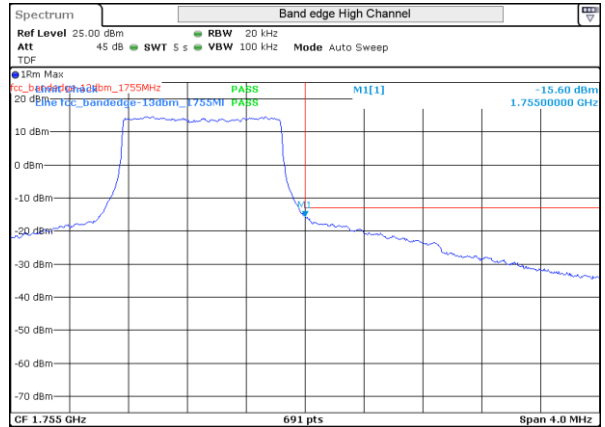

### LTE Band 4

LTE 4 QPSK BW1.4MHz Low channel 19957 1RB-0

LTE 4 QPSK BW1.4MHz High channel 20393 1RB-5

LTE 4 16QAM BW1.4MHz Low channel 19957 1RB-0

LTE 4 16QAM BW1.4MHz High channel 20393 1RB-5

LTE 4 QPSK BW1.4MHz Low channel 19957 6RB-0

LTE 4 QPSK BW1.4MHz High channel 20393 6RB-0

LTE 4 16QAM BW1.4MHz Low channel 19957 6RB-0

LTE 4 16QAM BW1.4MHz High channel 20393 6RB-0

LTE 4 QPSK BW3MHz Low channel 19965 1RB-0

LTE 4 QPSK BW3MHz High channel 20385 1RB-14