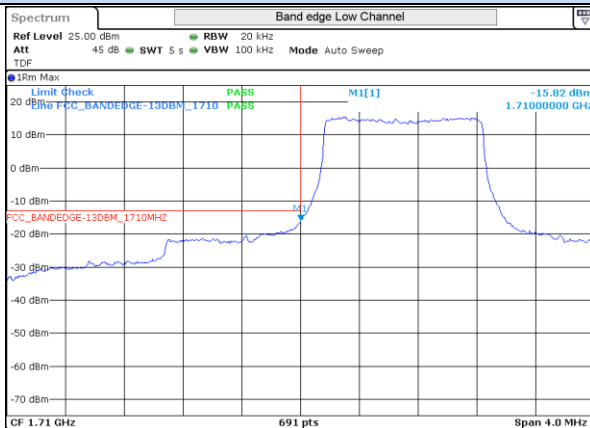

### LTE Band 4

LTE 4 QPSK BW1.4MHz Low channel 19957 1RB-0

LTE 4 QPSK BW1.4MHz High channel 20393 1RB-5

LTE 4 16QAM BW1.4MHz Low channel 19957 1RB-0

LTE 4 16QAM BW1.4MHz High channel 20393 1RB-5

LTE 4 QPSK BW1.4MHz Low channel 19957 6RB-0

LTE 4 QPSK BW1.4MHz High channel 20393 6RB-0

LTE 4 16QAM BW1.4MHz Low channel 19957 6RB-0

LTE 4 16QAM BW1.4MHz High channel 20393 6RB-0

LTE 4 QPSK BW3MHz Low channel 19965 1RB-0

LTE 4 QPSK BW3MHz High channel 20385 1RB-14