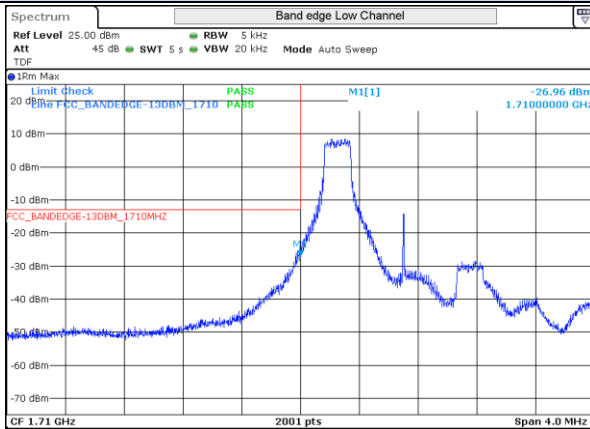

### LTE Band 4

LTE 4 QPSK BW1.4MHz Low channel 19957 1RB-0

LTE 4 QPSK BW1.4MHz High channel 20393 1RB-5

LTE 4 16QAM BW1.4MHz Low channel 19957 1RB-0

LTE 4 16QAM BW1.4MHz High channel 20393 1RB-5

LTE 4 QPSK BW1.4MHz Low channel 19957 6RB-0

LTE 4 QPSK BW1.4MHz High channel 20393 6RB-0

LTE 4 16QAM BW1.4MHz Low channel 19957 6RB-0

LTE 4 16QAM BW1.4MHz High channel 20393 6RB-0

LTE 4 QPSK BW3MHz Low channel 19965 1RB-0

LTE 4 QPSK BW3MHz High channel 20385 1RB-14

LTE 4 16QAM BW3MHz Low channel 19965 1RB-0

LTE 4 16QAM BW3MHz High channel 20385 1RB-14

LTE 4 QPSK BW3MHz Low channel 19965 15RB-0

LTE 4 QPSK BW3MHz High channel 20385 15RB-0

LTE 4 16QAM BW3MHz Low channel 19965 15RB-0