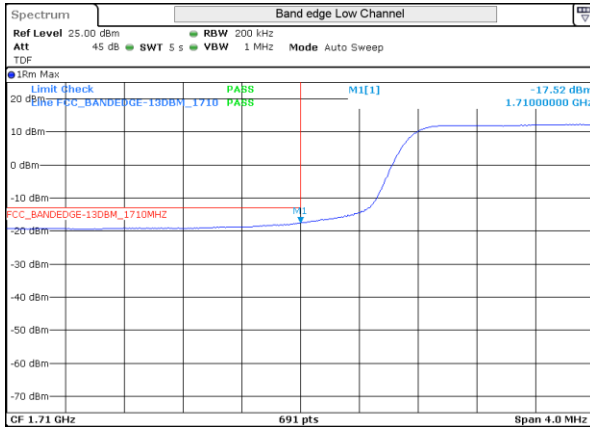

LTE 4 QPSK BW10MHz High channel 20350 1RB-49

LTE 4 QPSK BW10MHz Low channel 20000 1RB-0

LTE 4 QPSK BW10MHz High channel 20350 1RB-49

LTE 4 16QAM BW10MHz Low channel 20000 50RB-0

LTE 4 16QAM BW10MHz High channel 20350 50RB-0

LTE 4 16QAM BW10MHz Low channel 20000 50RB-0

LTE 4 16QAM BW10MHz High channel 20350 50RB-0

LTE 4 QPSK BW15MHz Low channel 20025 1RB-0

LTE 4 QPSK BW15MHz High channel 20325 1RB-74

LTE 4 QPSK BW15MHz Low channel 20025 1RB-0

LTE 4 QPSK BW15MHz High channel 20325 1RB-74

LTE 4 16QAM BW15MHz Low channel 20025 75RB-0

LTE 4 16QAM BW15MHz High channel 20325 75RB-0

LTE 4 16QAM BW15MHz Low channel 20025 75RB-0

LTE 4 16QAM BW15MHz High channel 20325 75RB-0