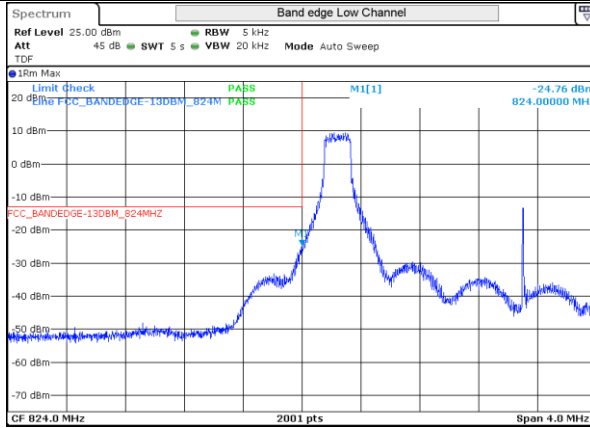

## Test Report N°15070102.TR02

LTE 4 16QAM BW20MHz Low channel 20050 100RB-0

LTE 4 16QAM BW20MHz High channel 20300 100RB-0

### LTE Band 5

LTE 5 QPSK BW1.4MHz Low channel 20407 1RB-0

LTE 5 QPSK BW1.4MHz High channel 20643 1RB-5

LTE 5 16QAM BW1.4MHz Low channel 20407 1RB-0

LTE 5 16QAM BW1.4MHz High channel 20643 1RB-5

LTE 5 QPSK BW1.4MHz Low channel 20407 6RB-0

LTE 5 QPSK BW1.4MHz High channel 20643 6RB-0

LTE 5 16QAM BW1.4MHz Low channel 20407 6RB-0      LTE 5 16QAM BW1.4MHz High channel 20643 6RB-0

LTE 5 QPSK BW3MHz Low channel 20415 1RB-0      LTE 5 QPSK BW3MHz High channel 20635 1RB-14