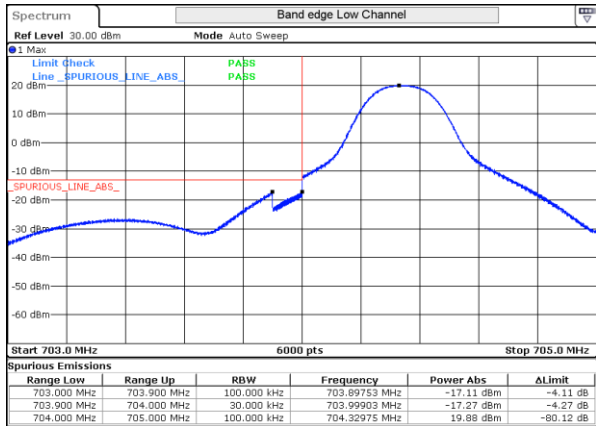

LTE Band 17

LTE 17 QPSK BW5MHz Low Ch 23755 1RB-0

LTE 17 QPSK BW5MHz High Ch 23825 1RB-24

LTE 17 16QAM BW5MHz Low Ch 23755 1RB-0

LTE 17 16QAM BW5MHz High Ch 23825 1RB-24

LTE 17 QPSK BW5MHz Low Ch 23755 25RB-0

LTE 17 QPSK BW5MHz High Ch 23825 25RB-0