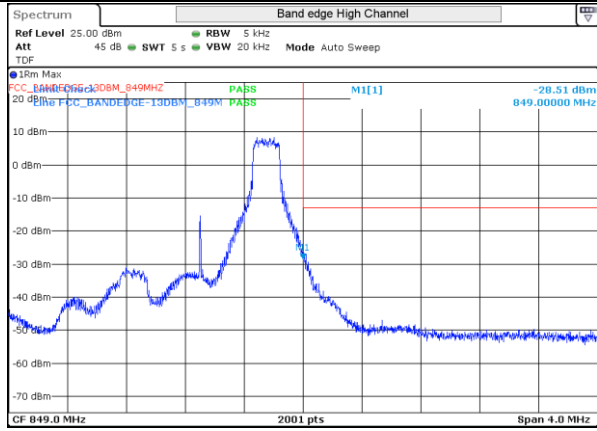

LTE 4 16QAM BW20MHz High channel 20300 100RB-0

## Test Report N°15070102.TR02

LTE 4 16QAM BW20MHz Low channel 20050 100RB-0

LTE 4 16QAM BW20MHz High channel 20300 100RB-0

### LTE Band 5

LTE 5 QPSK BW1.4MHz Low channel 20407 1RB-0

LTE 5 QPSK BW1.4MHz High channel 20643 1RB-5

LTE 5 16QAM BW1.4MHz Low channel 20407 1RB-0

LTE 5 16QAM BW1.4MHz High channel 20643 1RB-5

LTE 5 QPSK BW1.4MHz Low channel 20407 6RB-0