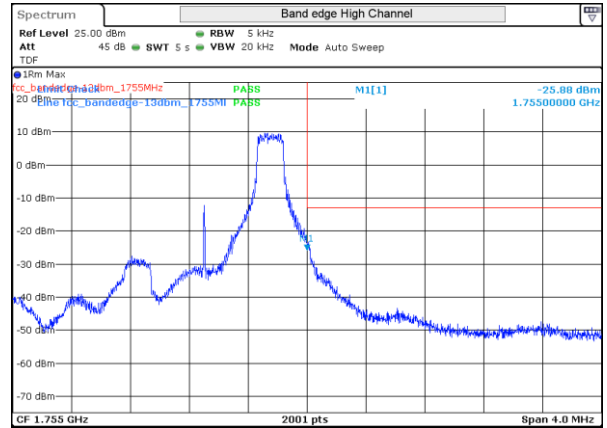

### LTE Band 4

LTE 4 QPSK BW1.4MHz Low channel 19957 1RB-0

LTE 4 QPSK BW1.4MHz High channel 20393 1RB-5

LTE 4 16QAM BW1.4MHz Low channel 19957 1RB-0

LTE 4 16QAM BW1.4MHz High channel 20393 1RB-5

LTE 4 QPSK BW1.4MHz Low channel 19957 6RB-0

LTE 4 QPSK BW1.4MHz High channel 20393 6RB-0

LTE 4 16QAM BW1.4MHz Low channel 19957 6RB-0

LTE 4 16QAM BW1.4MHz High channel 20393 6RB-0

LTE 4 QPSK BW3MHz Low channel 19965 1RB-0

LTE 4 QPSK BW3MHz High channel 20385 1RB-14