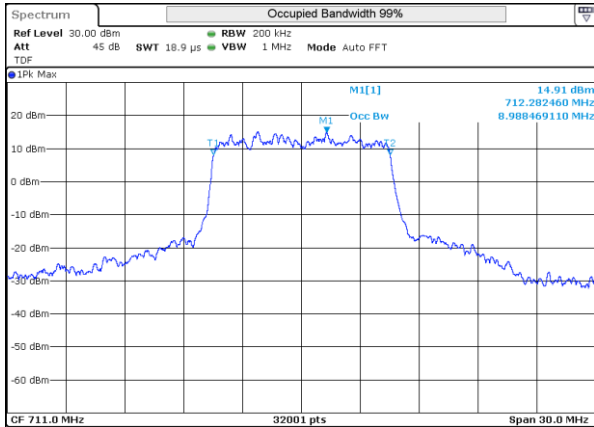

Test Report N°15070102.TR02

LTE 12 16QAM BW10MHz 711MHz High ch 23130 50RB-0