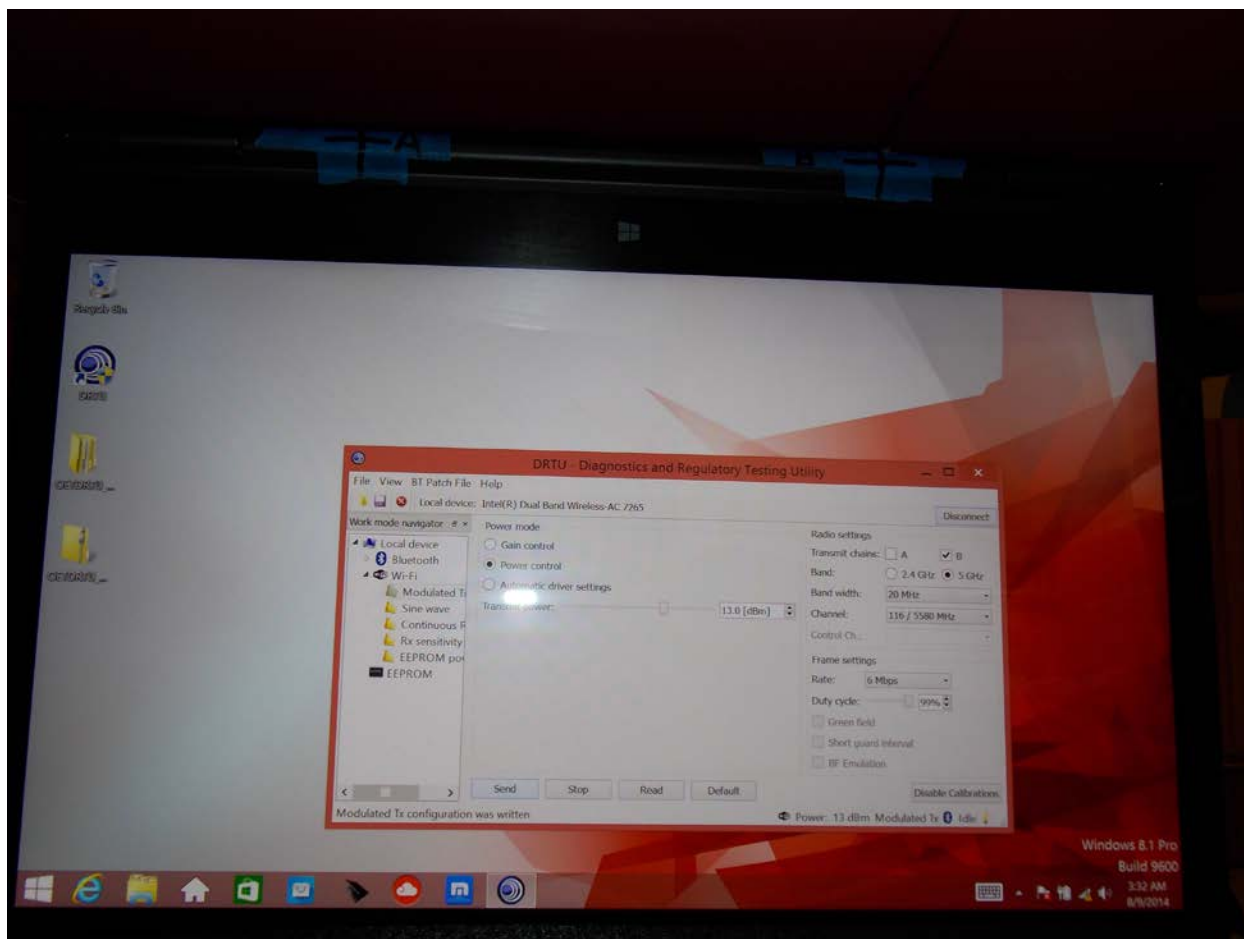

## Appendix C – SAR Test Setup Photos

**Test Position Back Laptop Mode 0 mm Gap**

**Test Position Back Tablet Mode 0 mm Gap**

**Test Position Front Edge Tablet Mode 0 mm Gap**

**Front of Device Laptop Mode**

**Front of Device Tablet Mode**

**Back of Device Tablet Mode**