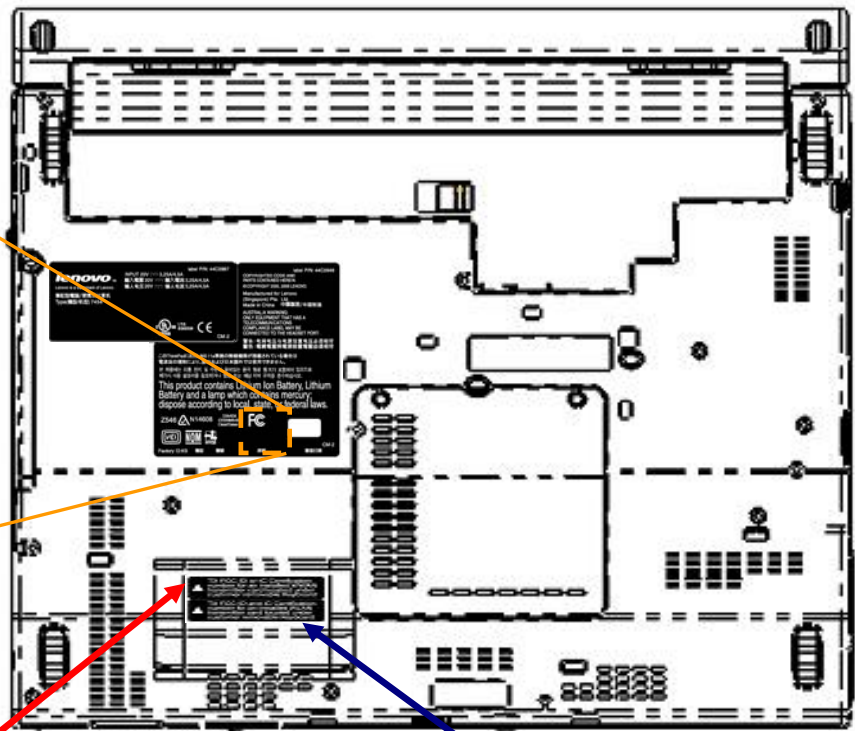

Host PC Information

Bluetooth with Antenna

The certification label is stuck on the topside of the applying transmitter device, and the FCC ID and IC Certification Number are viewable when the keyboard assembly is removed.

FCC ID & IC Cert. Number of Tablet digitizer function

FC
 FCC ID: PU5-X200T
 Canada IC: 4182A-X200T

Contains Transmitter Module:
 FCC ID: V4EUWB3480MPE
 FCC ID: QDS-BRCM1033
 Canada IC: 4324A-BRCM1033

FCC ID & IC Cert. Number of integrated Bluetooth & UWB transmitter module

▲ TX FCC ID and IC Certification number for an installed WWAN transmitter card located under customer removable Keyboard

User installable WWAN's label

▲ TX FCC ID and IC Certification number for an installed WLAN transmitter card located under customer removable Keyboard

User installable WLAN's label