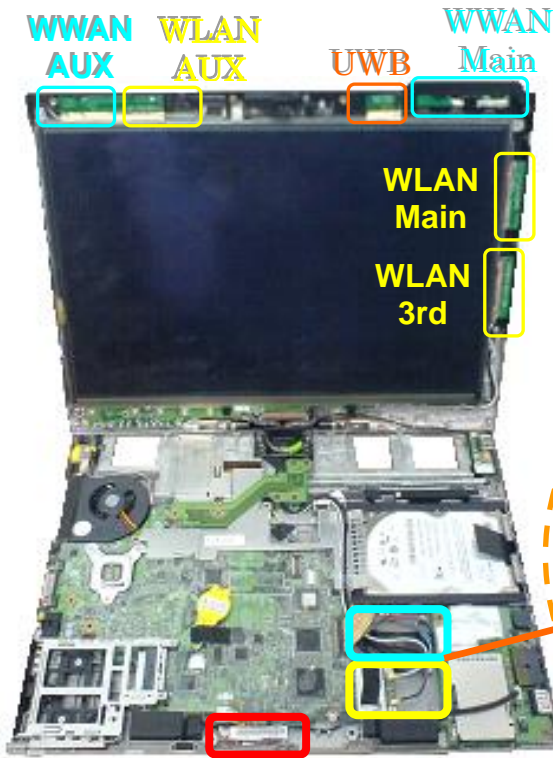

Host PC Information

Bluetooth with Antenna

The certification label is stuck on the topside of the applying transmitter device, and the FCC ID and IC Certification Number are viewable when the keyboard assembly is removed.

FCC ID & IC Cert. Number of Tablet digitizer function

FC
 FCC ID: PU5-X200T
 Canada IC: 4182A-X200T

Contains Transmitter Module:
 FCC ID: V4EUWB3480MPE
 FCC ID: QDS-BRCM1033
 Canada IC: 4324A-BRCM1033

FCC ID & IC Cert. Number of integrated Bluetooth & UWB transmitter module

▲ TX FCC ID and IC Certification number for an installed WWAN transmitter card located under customer removable Keyboard

User installable WWAN's label

▲ TX FCC ID and IC Certification number for an installed WLAN transmitter card located under customer removable Keyboard