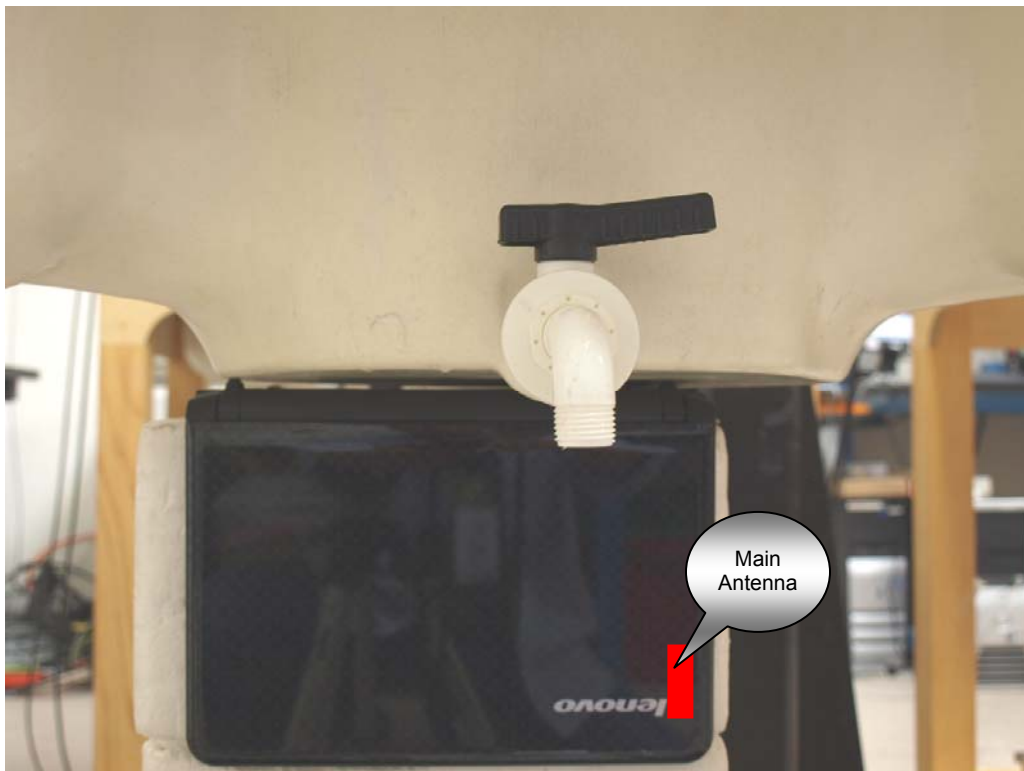

14. TEST SETUP PHOTO

Laptop Mode with Flat Phantom (5 GHz band)

Laptop Mode with SAM phantom (2.4 GHz band)

15. HOST DEVICE PHOTO

LENOVO IdeaPad S10-2

END OF REPORT