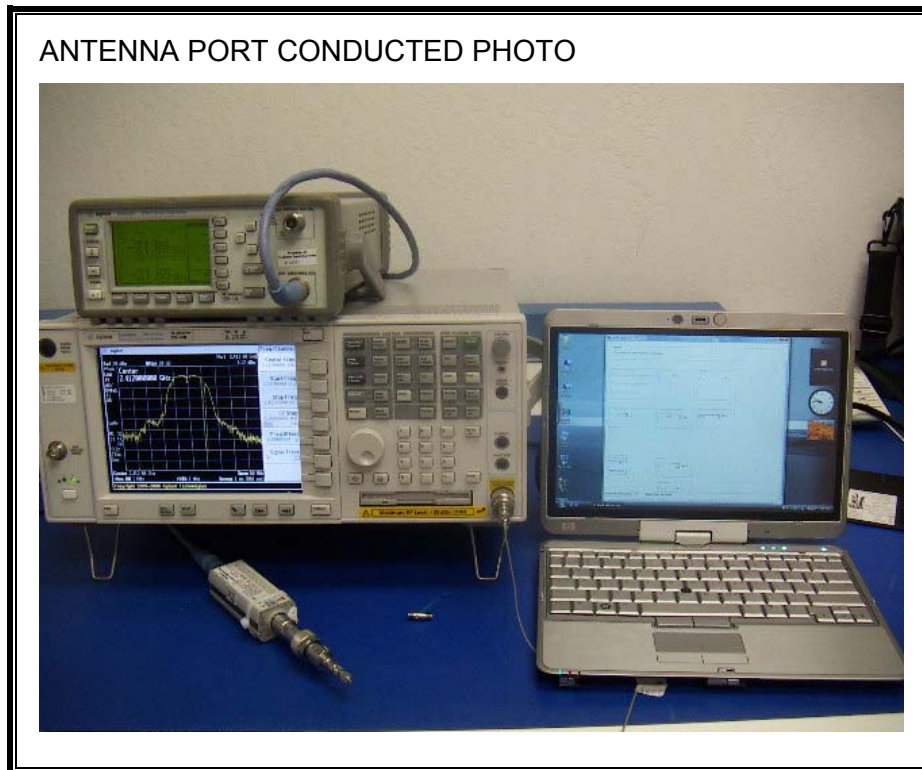

9. SETUP PHOTOS

ANTENNA PORT CONDUCTED RF MEASUREMENT SETUP

RADIATED RF MEASUREMENT SETUP FOR PORTABLE CONFIGURATION

X-AXIS FRONT PHOTO

X-AXIS BACK PHOTO

Y-AXIS FRONT PHOTO

Y-AXIS BACK PHOTO

Z-AXIS FRONT PHOTO

Z-AXIS BACK PHOTO

RADIATED RF MEASUREMENT SETUP (WORST-CASE)

POWERLINE CONDUCTED EMISSIONS MEASUREMENT SETUP

LINE CONDUCTED FRONT PHOTO

LINE CONDUCTED BACK PHOTO

END OF REPORT