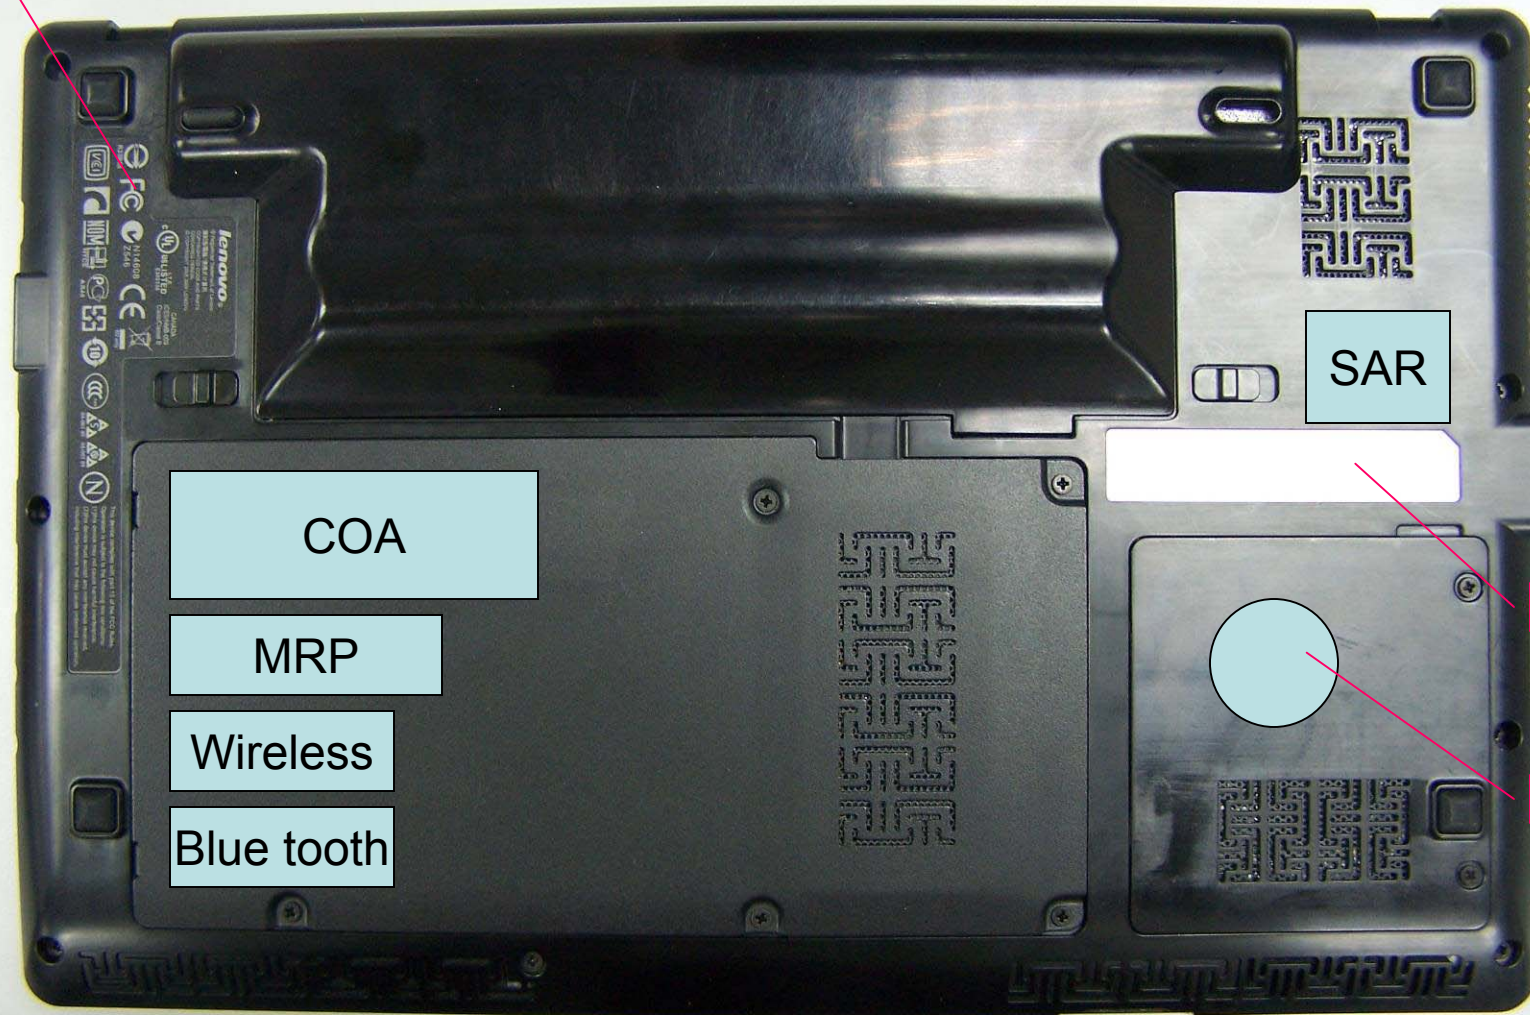

Rating1

SAR

COA

MRP

Wireless

Blue tooth

Rating2

节能标