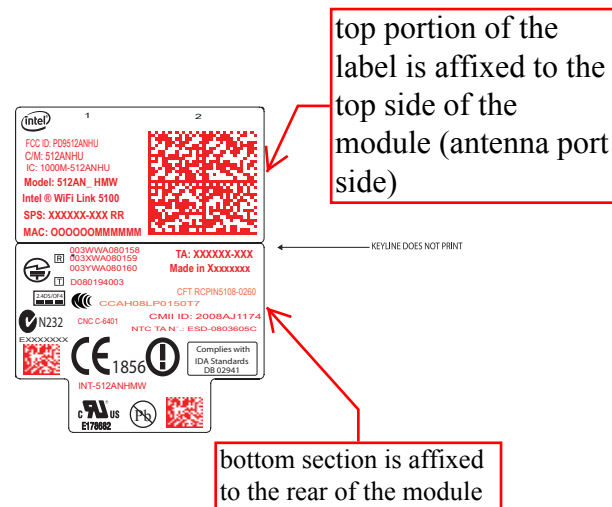

1. ALL DIMENSIONS PER D5978901 CURRENT REV
2. ALL TEXT/GRAPHICS TO BE BLACK UNLESS OTHERWISE INDICATED
3. LABEL MATERIAL PER D5978901 CURRENT REV

	2111 NE 25th Ave Hillsboro, OR 97124
SP Generic HMC 3X3 &1X2 Pre-printed Artwork	
DRAWING NUMBER	
E3051201 rev02	