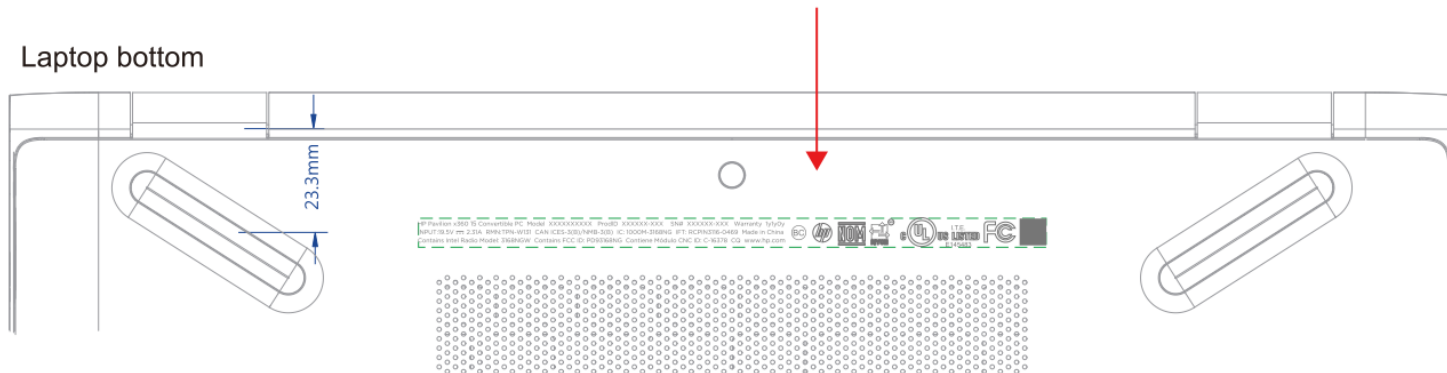

Label & Location for HP TPN-W131

IC: 1000M-3168NG
Contains Intel Radio Model: 3168NGW Contains FCC ID: PD93168NG

Laptop bottom

Label & Location for FCC ID: PD93168NG & IC: 1000M-3168NG