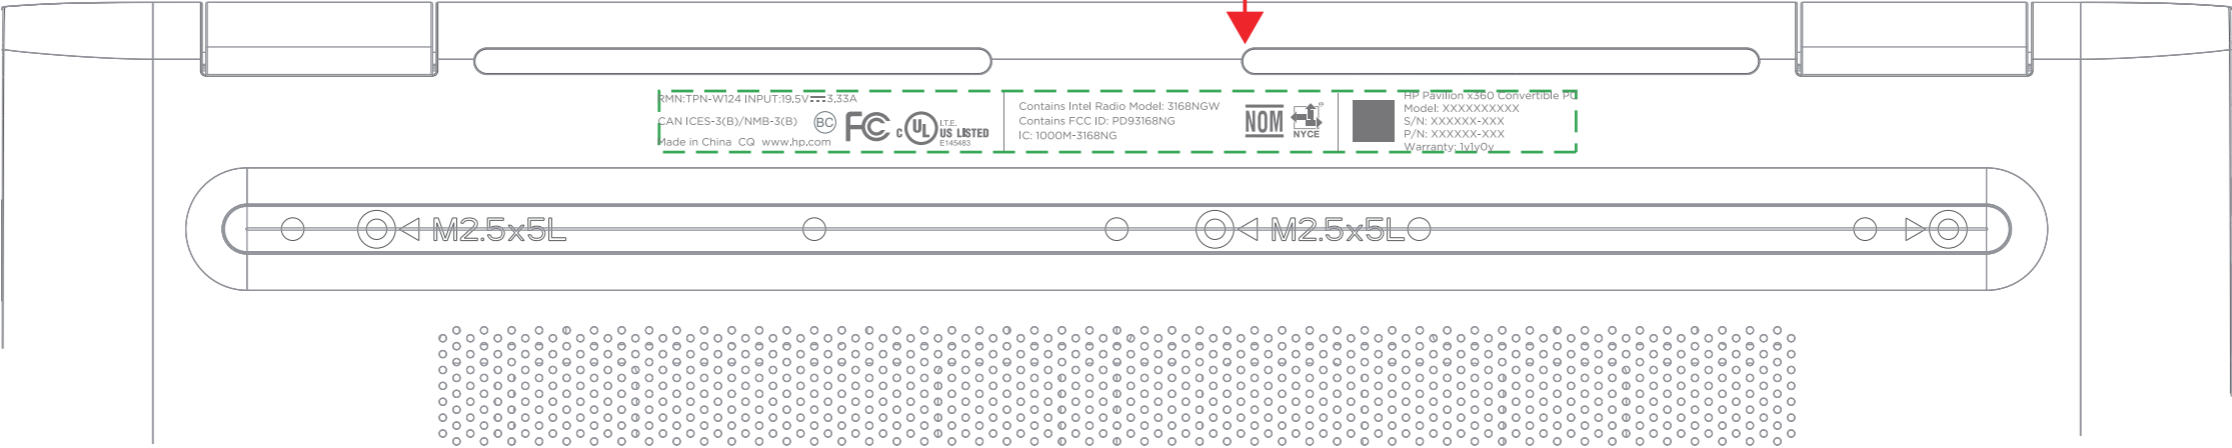

Label & Location for HP TPN-W124

Contains Intel Radio Model: 3168NGW
Contains FCC ID: PD93168NG
IC: 1000M-3168NG

Laptop bottom

MN:TPN-W124 INPUT:19.5V 3.33A
CAN ICES-3(B)/NMB-3(B) Contains Intel Radio Model: 3168NGW
Contains FCC ID: PD93168NG
IC: 1000M-3168NG HP Pavilion x360 Convertible PC
Model: XXXXXXXXXX
S/N: XXXXXX-XXX
P/N: XXXXXX-XXX
Warranty: 1y1y0y

Label & Location for FCC ID: PD93168NG & IC: 1000M-3168NG