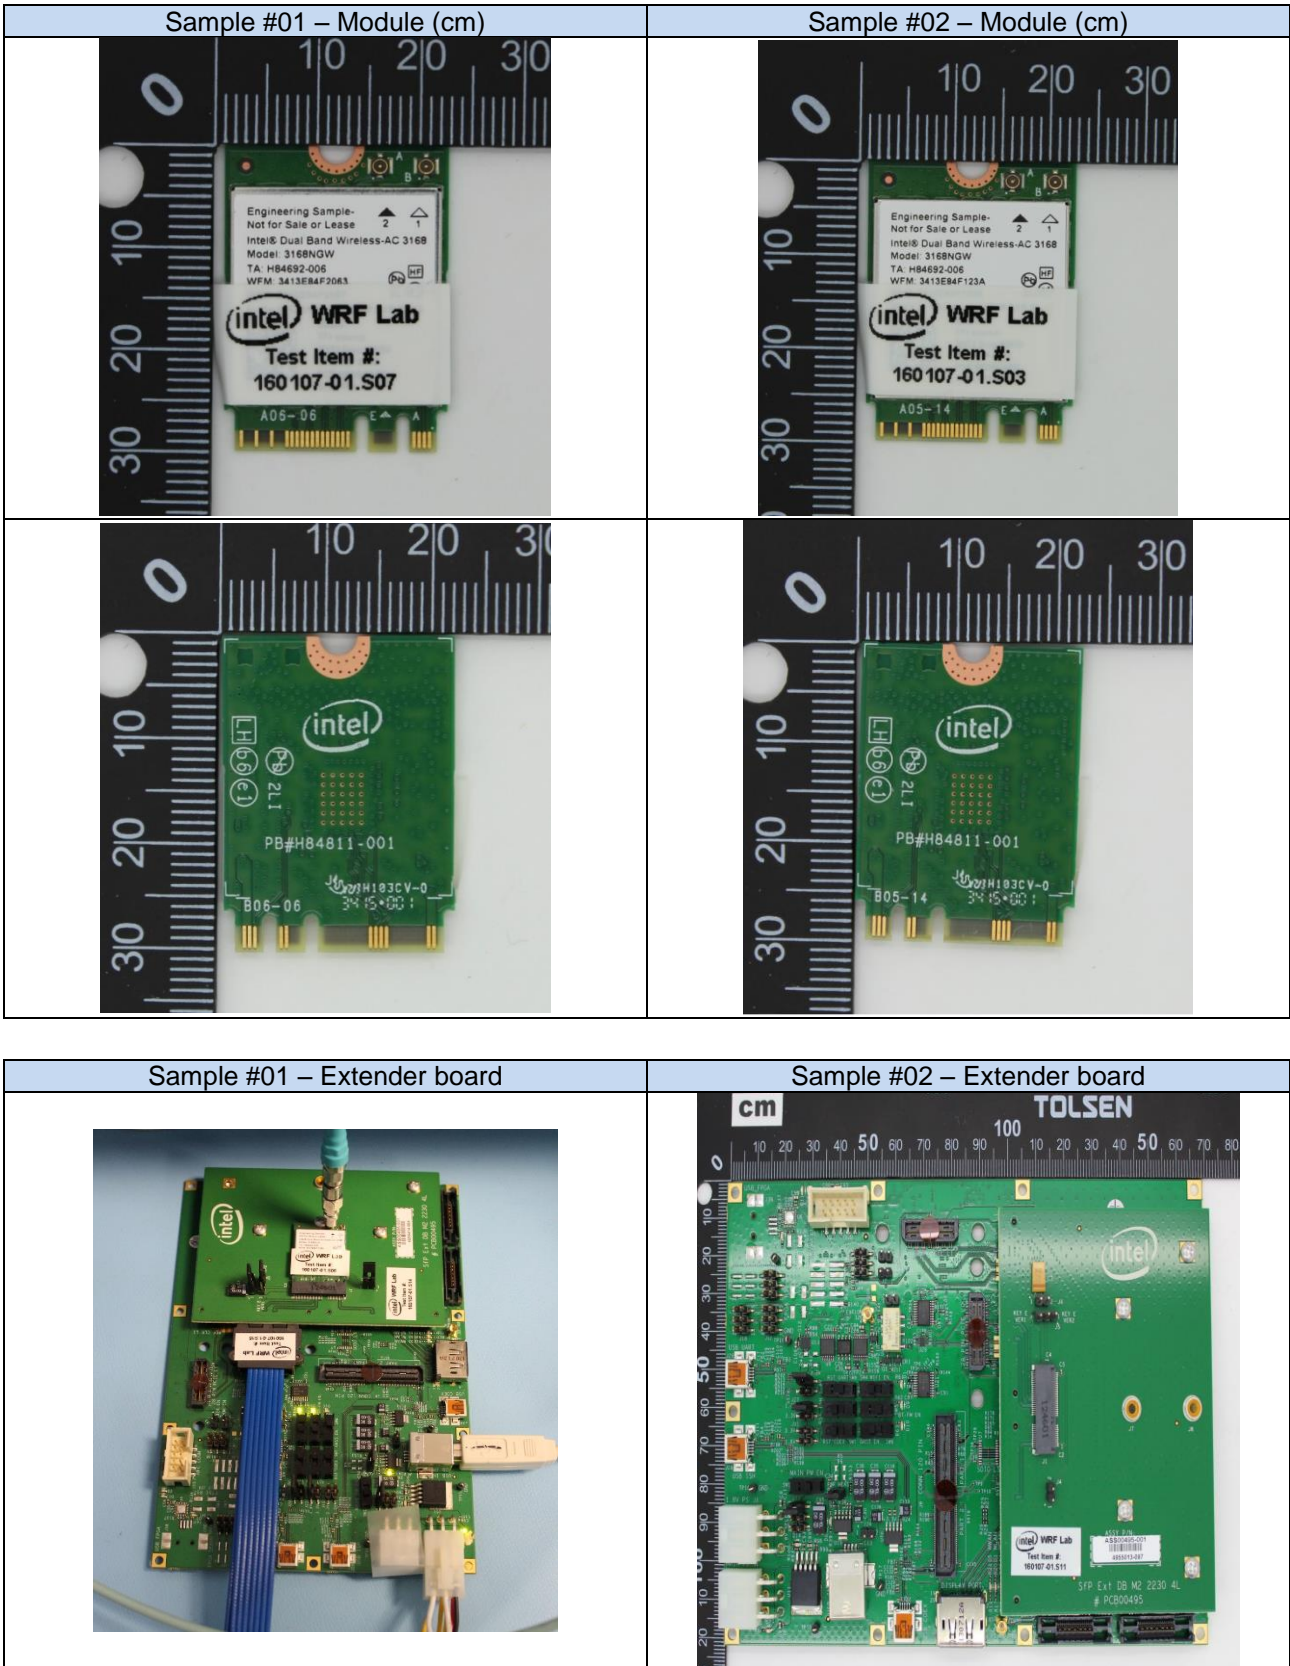

## Radiated Test Setup:

**Conducted Test Setup:**

**Test Sample:**

Laptop for Sample #01

AC/DC adapter for Sample #01

Laptop for Sample #02

AC/DC adapter for Sample #02

PCI cable for Sample #01

Switching power supply for Sample #01