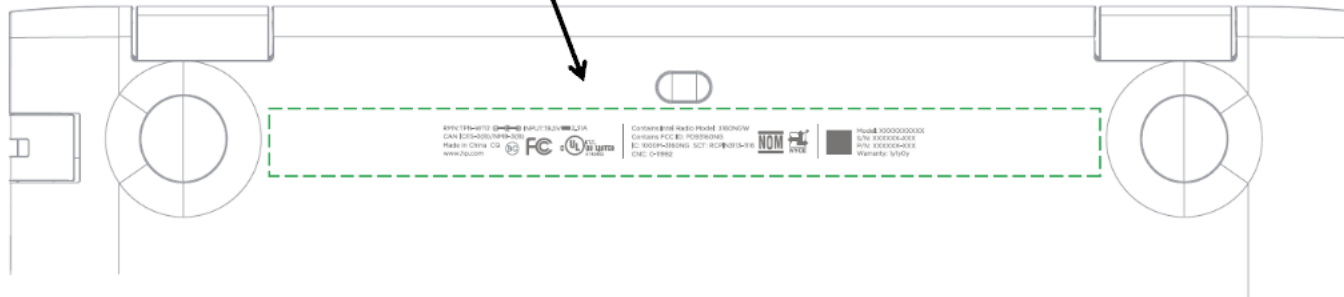

3160NGW Label & Location

3160NGW Label and Location, FCC ID: PD93160NG