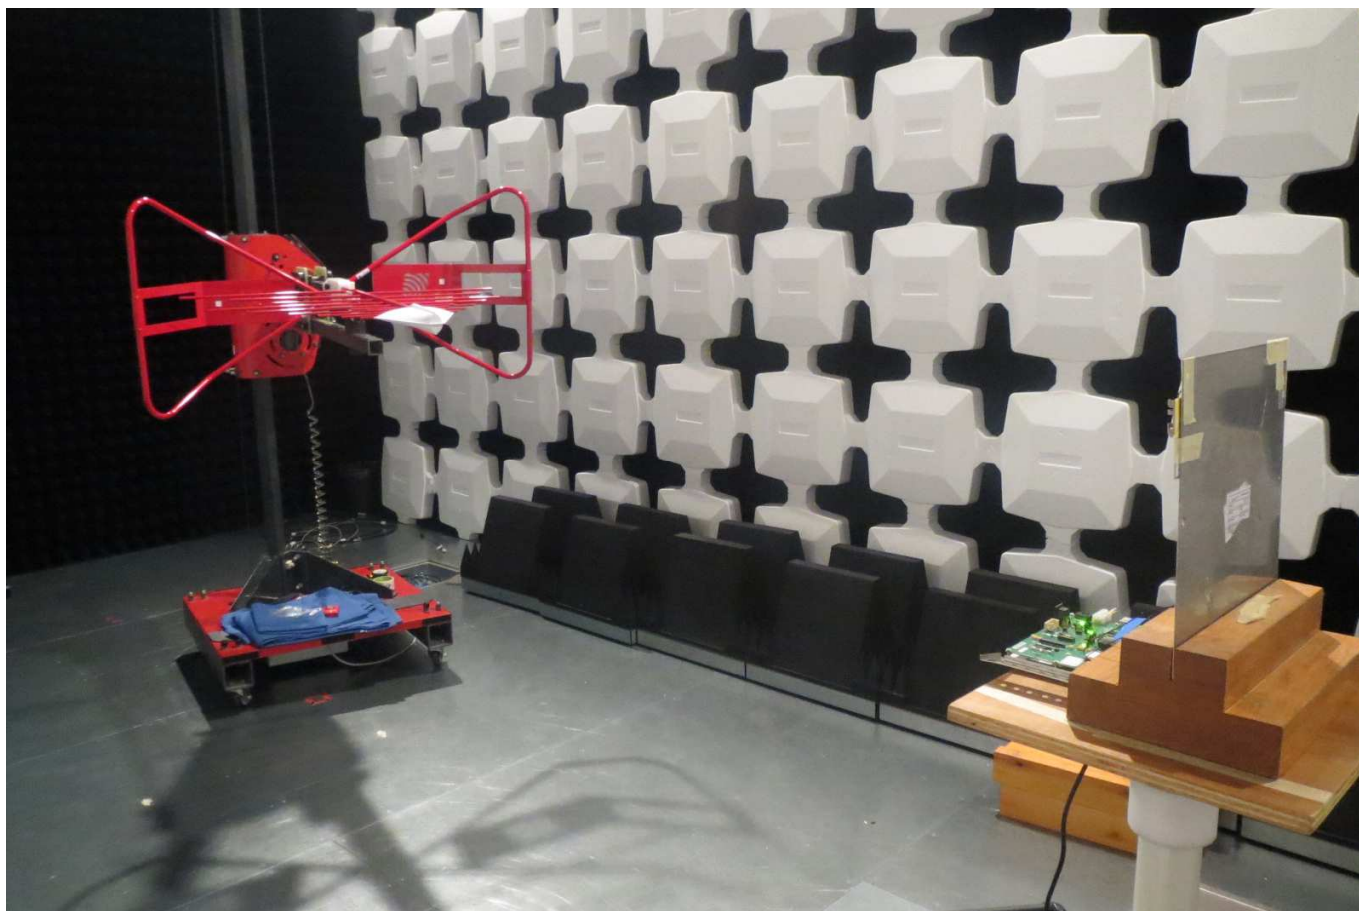

Appendix B - Photographs

EQUIPMENT UNDER TEST VIEW

GENERAL SET-UP FOR RADIATED MEASUREMENTS ABOVE 30 MHz TO 18 GHz

TEST SET-UP FOR RADIATED MEASUREMENTS BELOW 1 GHz

TEST SET-UP FOR RADIATED MEASUREMENTS ABOVE 1 GHz TO 18 GHz

TEST SET-UP FOR RADIATED MEASUREMENTS ABOVE 18 GHz TO 40 GHz

TEST SET-UP FOR CONDUCTED MEASUREMENTS