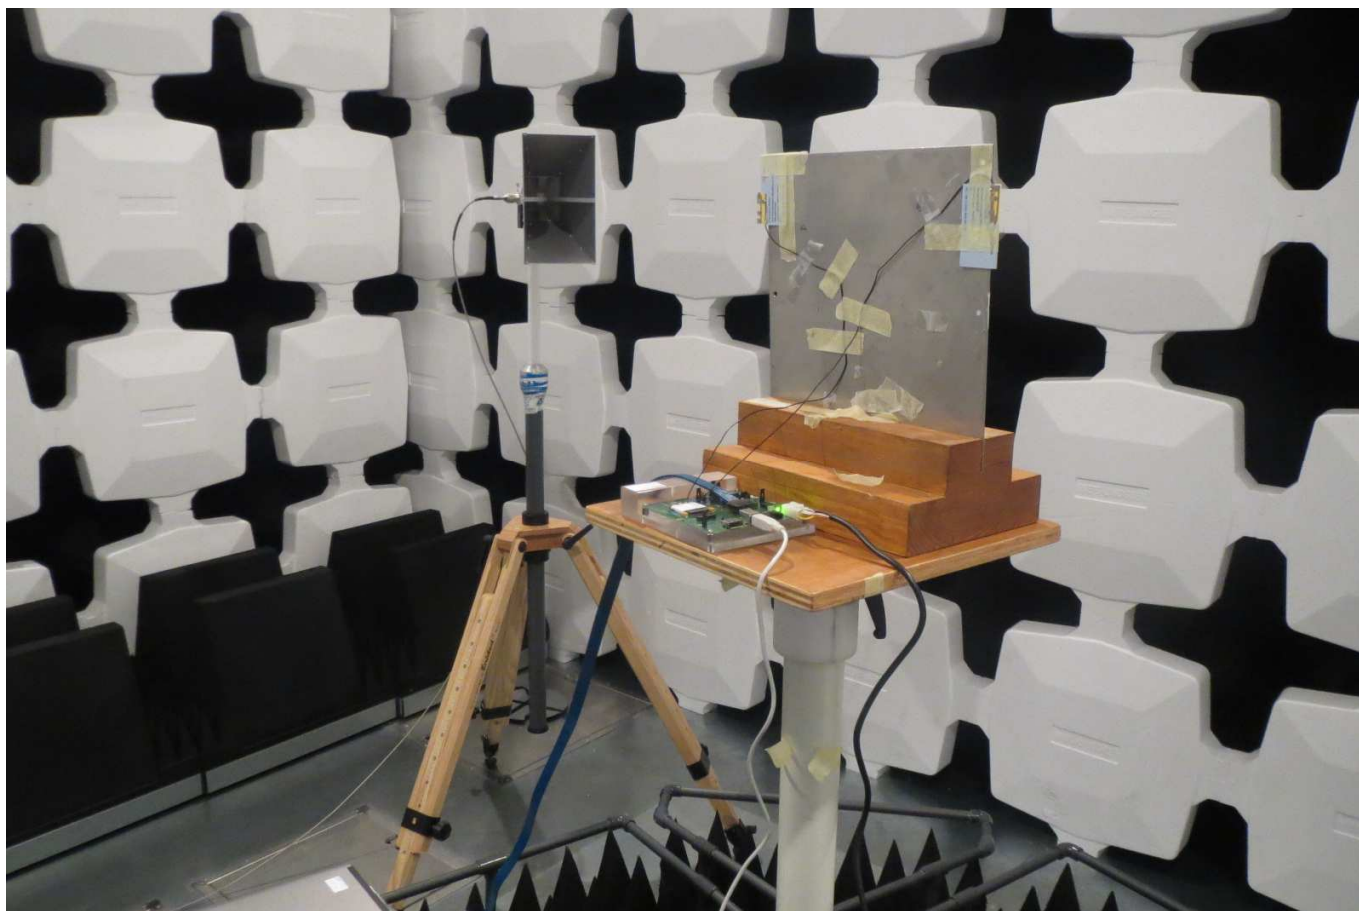

Appendix B - Photographs

EQUIPMENT UNDER TEST VIEW

GENERAL SET-UP FOR RADIATED MEASUREMENTS ABOVE 30 MHz TO 18 GHz

TEST SET-UP FOR RADIATED MEASUREMENTS BELOW 1 GHz

TEST SET-UP FOR RADIATED MEASUREMENTS ABOVE 1 GHz TO 18 GHz

TEST SET-UP FOR RADIATED MEASUREMENTS ABOVE 18 GHz TO 26 GHz

TEST SET-UP FOR CONDUCTED MEASUREMENTS