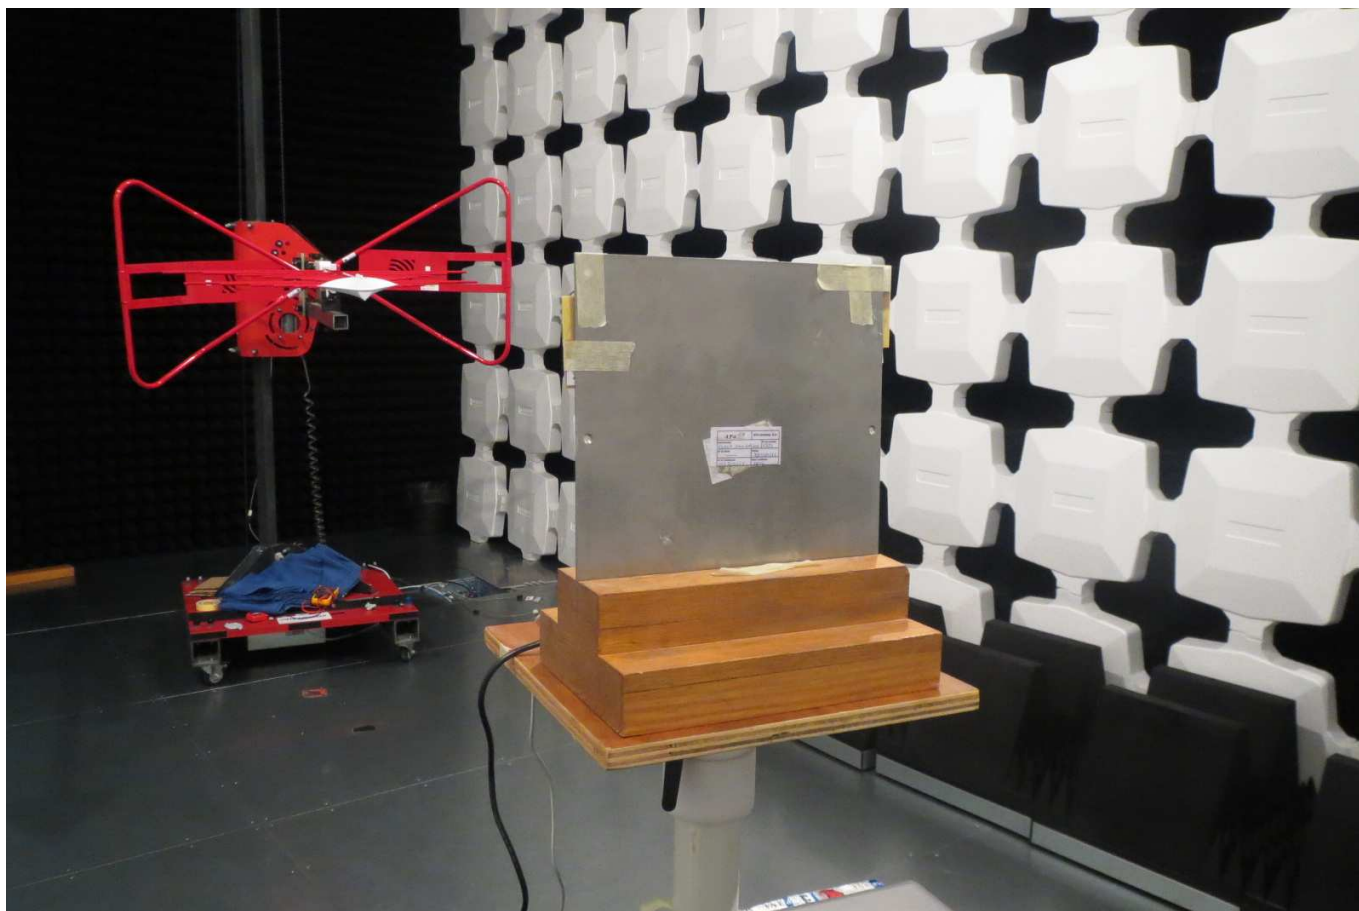

Appendix B - Photographs

EQUIPMENT UNDER TEST VIEW

GENERAL SET-UP FOR RADIATED MEASUREMENTS ABOVE 30 MHz TO 18 GHz

TEST SET-UP FOR RADIATED MEASUREMENTS BELOW 1 GHz

TEST SET-UP FOR RADIATED MEASUREMENTS ABOVE 1 GHz TO 18 GHz

TEST SET-UP FOR RADIATED MEASUREMENTS ABOVE 18 GHz TO 26 GHz

TEST SET-UP FOR CONDUCTED MEASUREMENTS