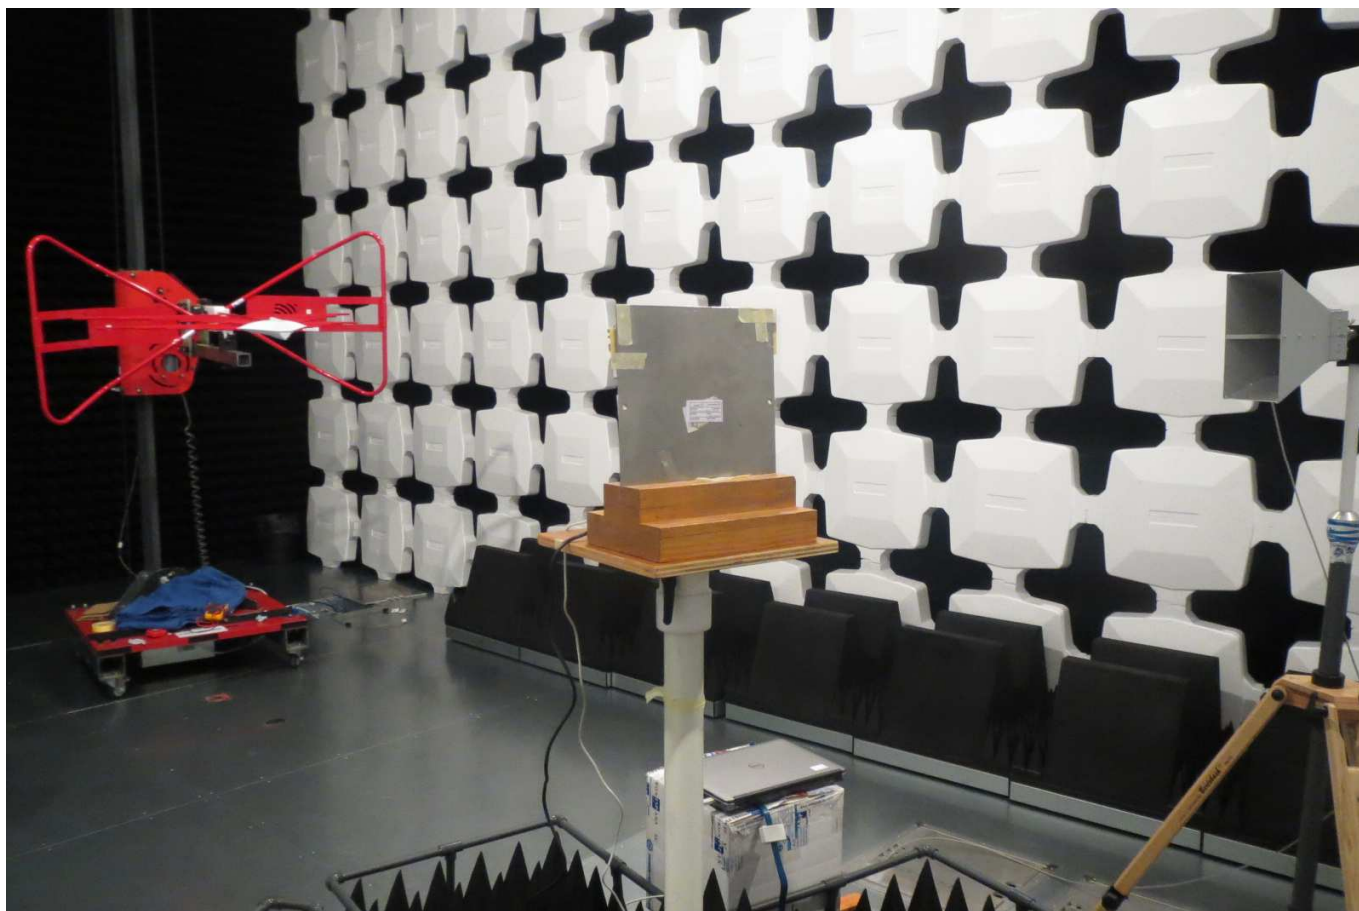

Appendix B - Photographs

EQUIPMENT UNDER TEST VIEW

GENERAL SET-UP FOR RADIATED MEASUREMENTS ABOVE 30 MHz TO 18 GHz

TEST SET-UP FOR RADIATED MEASUREMENTS BELOW 1 GHz

TEST SET-UP FOR RADIATED MEASUREMENTS ABOVE 1 GHz TO 18 GHz

TEST SET-UP FOR RADIATED MEASUREMENTS ABOVE 18 GHz TO 26 GHz

TEST SET-UP FOR CONDUCTED MEASUREMENTS