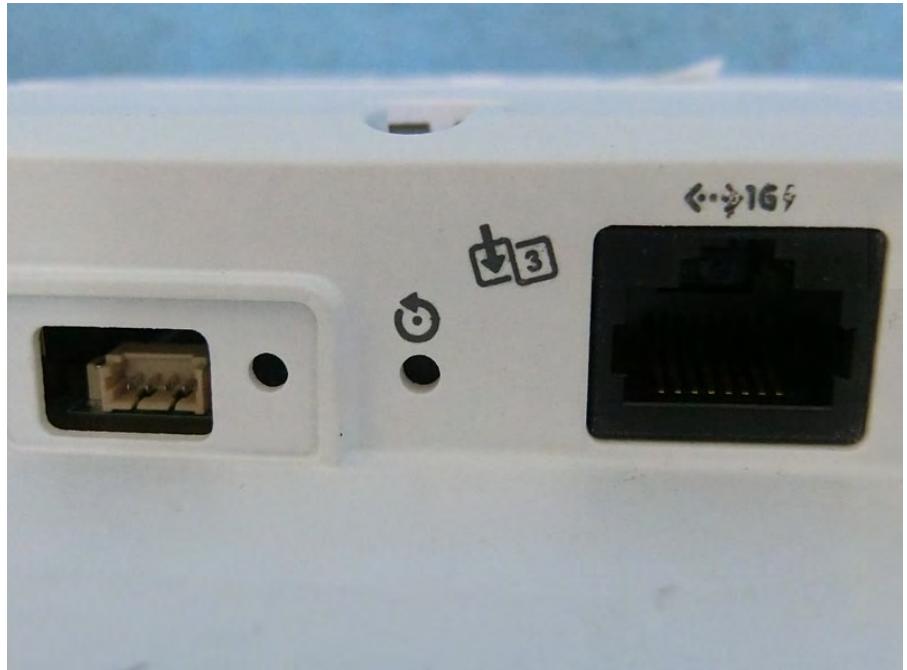

Brand Name: CISCO Model Name: CBW150AX

PoE

Cradle