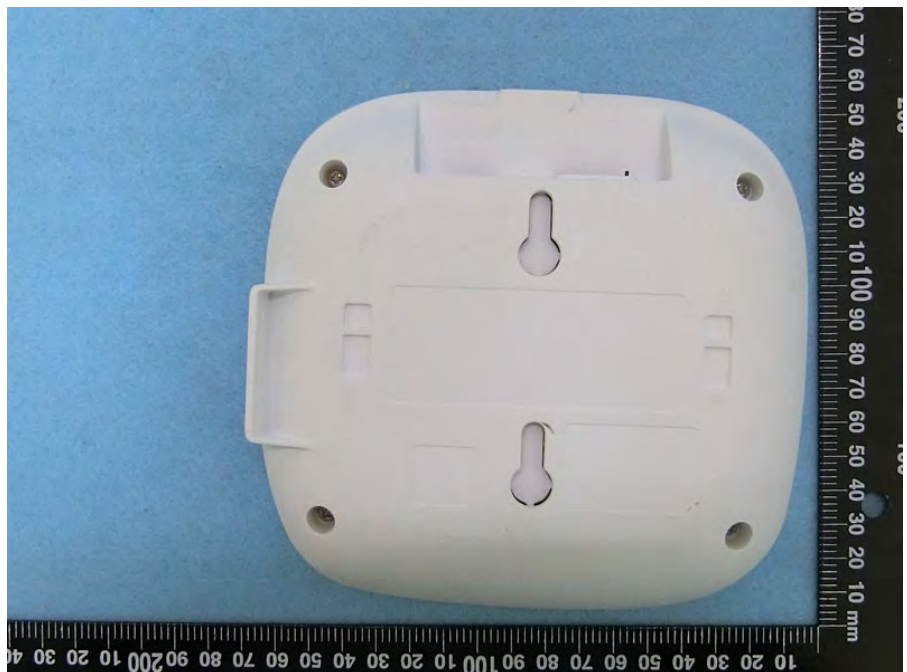

Brand Name: CISCO Model Name: CBW150AX

PoE

Cradle