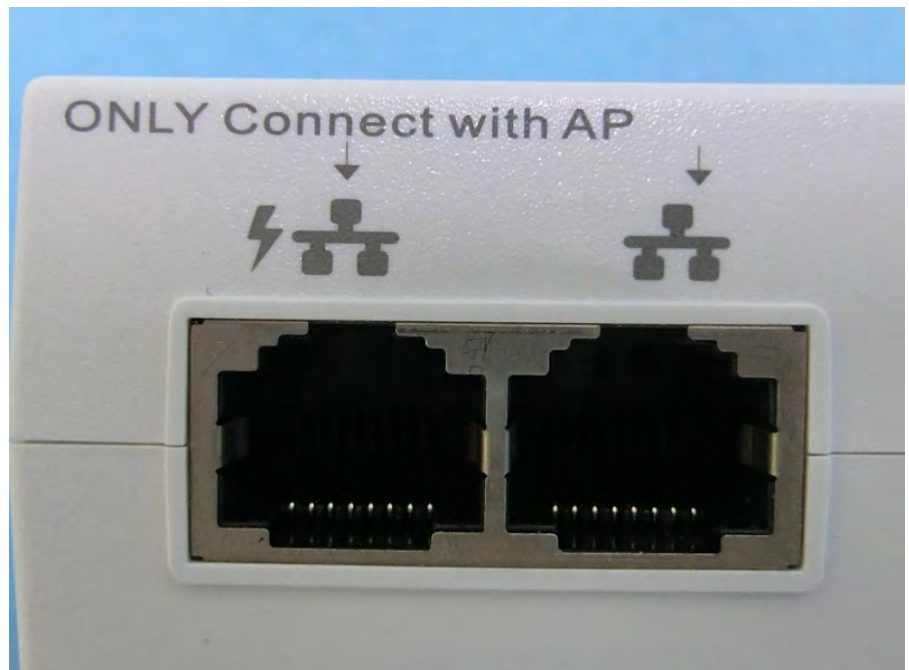

Brand Name: CISCO Model Name: CBW150AX

PoE

Cradle