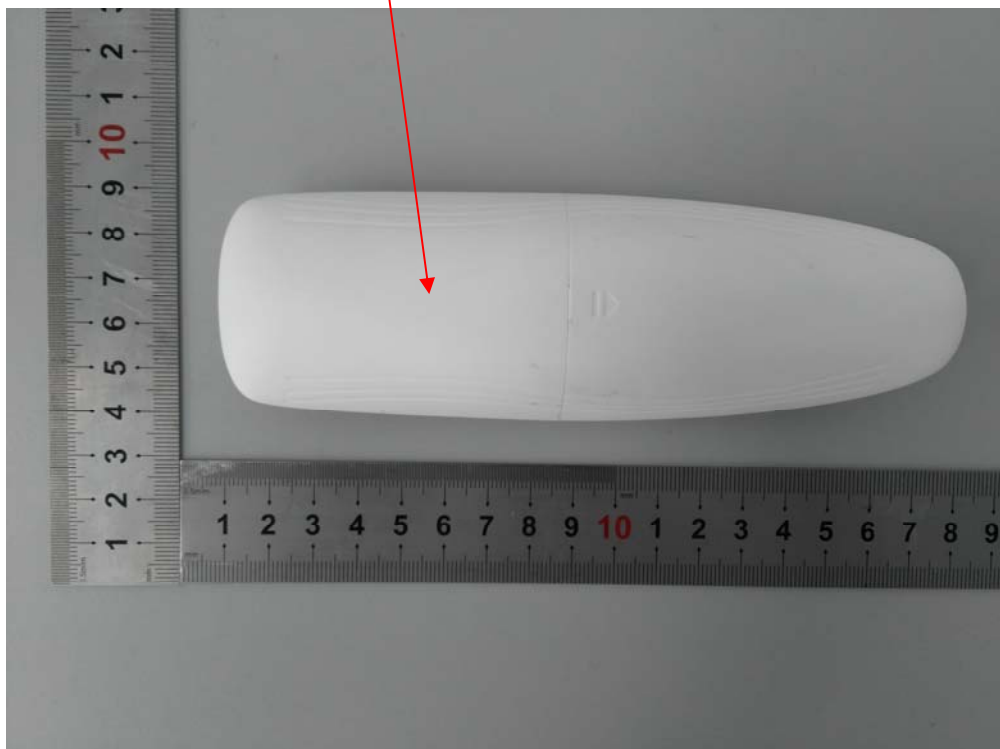

Series Model:

Remote Control   RF.22.05.01
Prod.Date:04/17   SW:1.0
FCC ID:PCU-RF2205
IC:21319-RF2205

IP20
Indoor use only   A Phoenix Mecano Brand

OKIN

For Patents contact www.dewertokin.de/patents