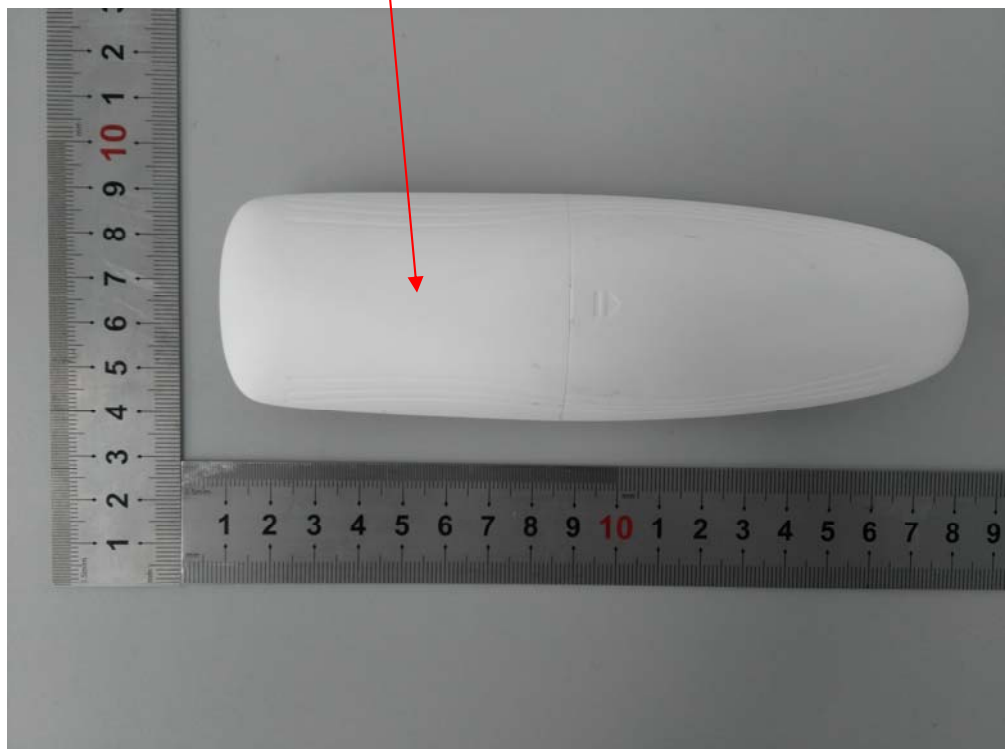

Tested Model:

Remote Control RF2205
Prod.Date:04/17 SW:1.0
FCC ID:PCU-RF2205
IC:21319-RF2205

IP20
Indoor use only A Phoenix Mecano Brand

For Patents contact www.dewertokin.de/patents

Series Model:

Remote Control RF.22.05.01
Prod.Date:04/17 SW:1.0
FCC ID:PCU-RF2205
IC:21319-RF2205