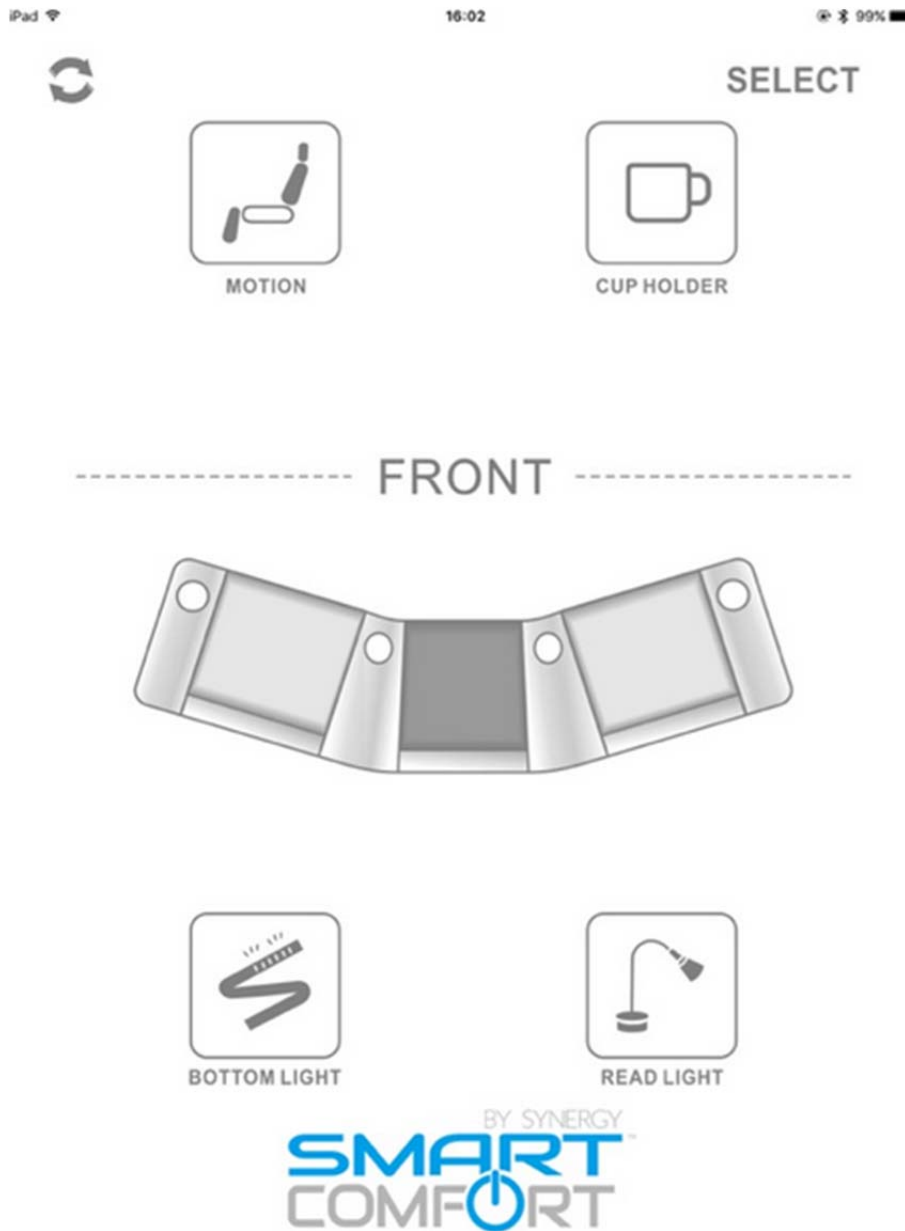

OKIN REFINED A Phoenix Mecano Company	发行部门 Issued by: 研发部 R&D dept.	Creation date:	2017. 04. 13
	产品说明书 (功能说明)	Founder:	Peter
	Product specification		
APP 蓝牙系统说明书(JLDK.) APP Blue Tooth system Specification (JLDK.)		version:	1
		Page 1 for 4	

一、产品外观直视图 Product Appearance

APP 蓝牙系统 - JLDK.

APP blue tooth – JLDK.

二、产品外形尺寸图 Dimension Drawings

无/ NONE