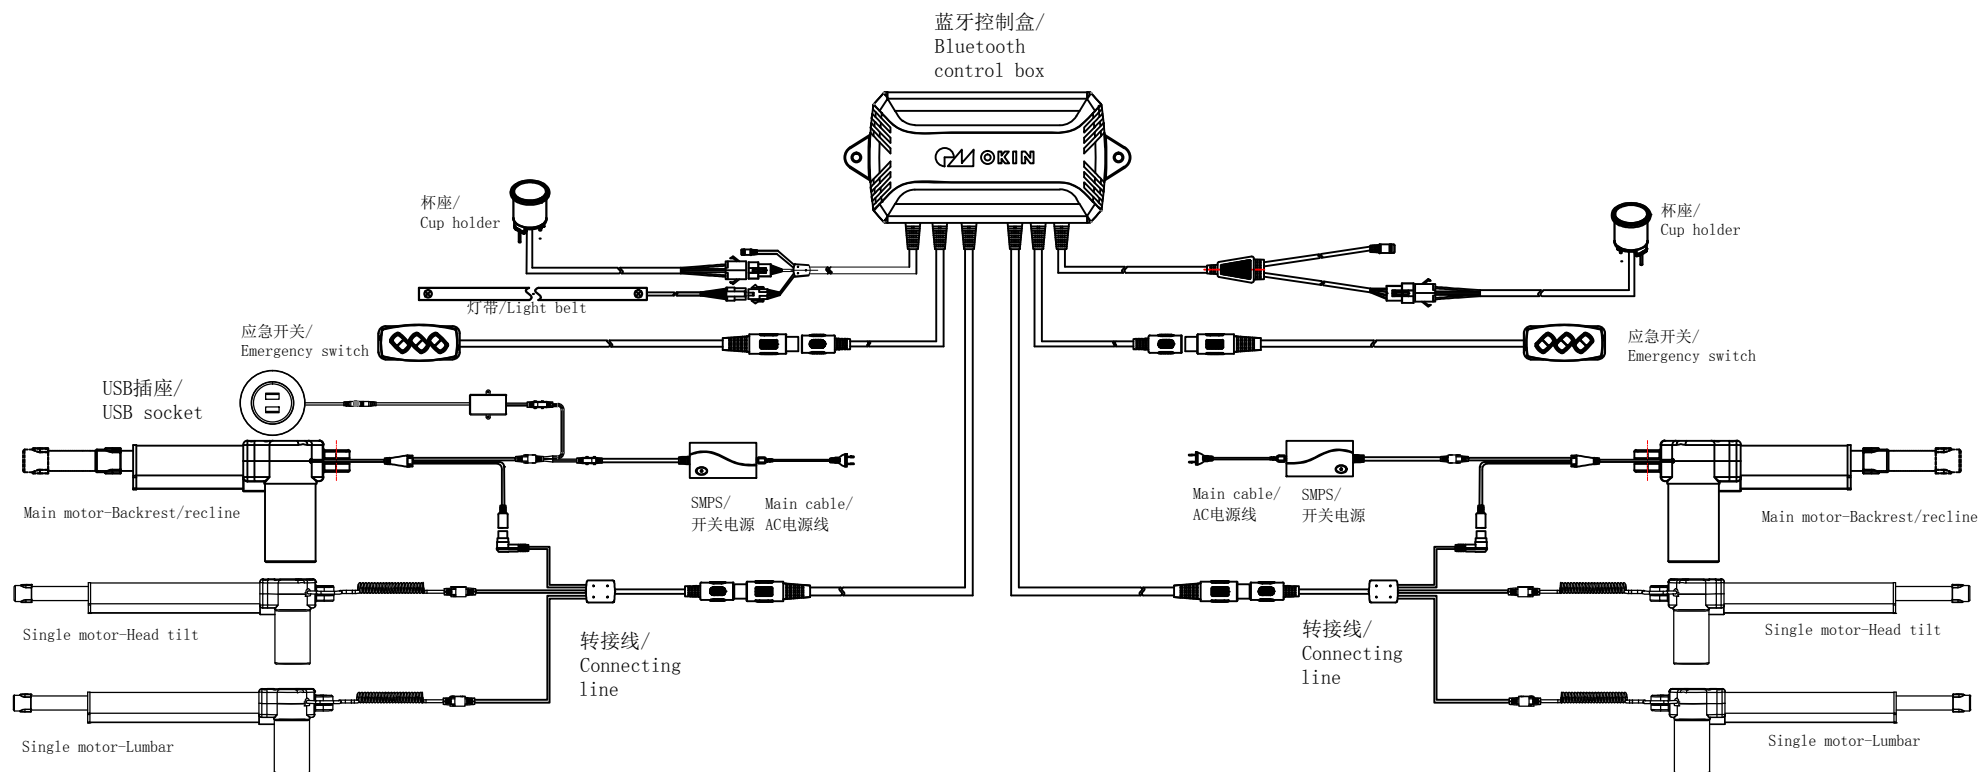

五、电气连接图 Connection Diagram