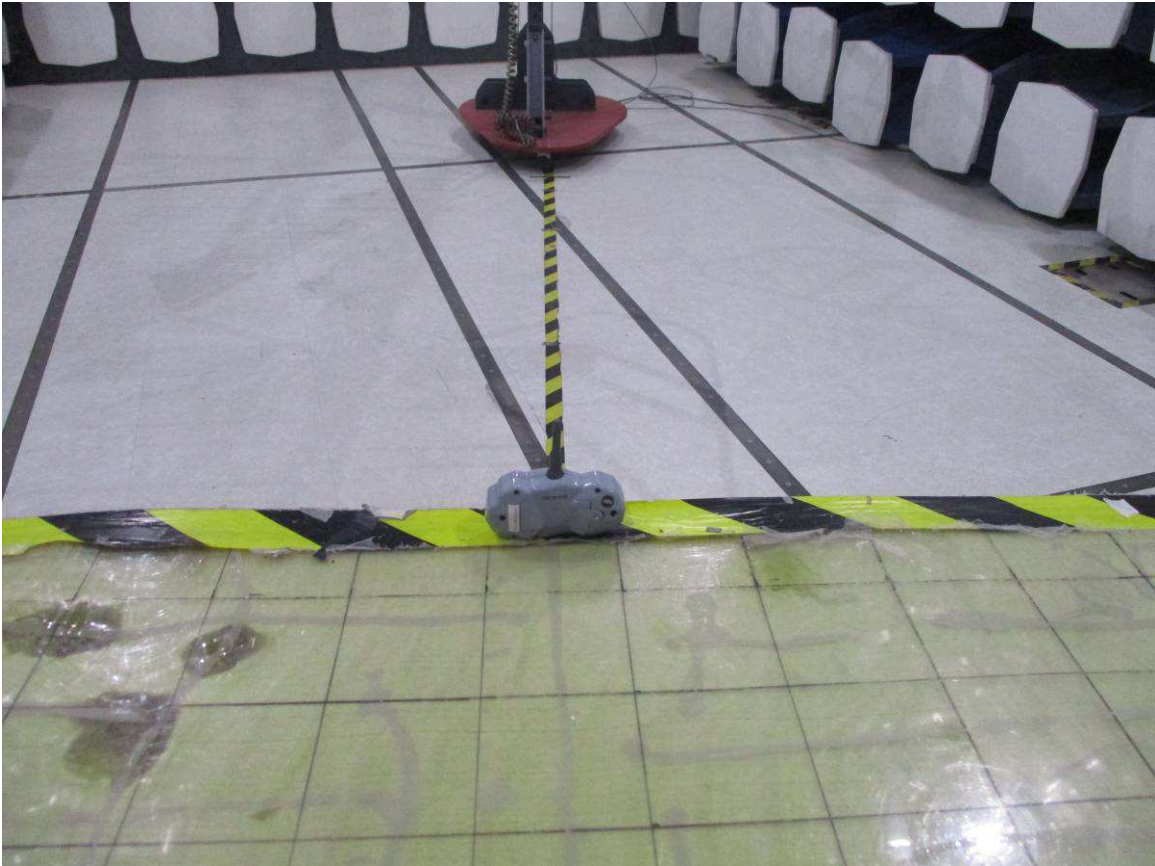

Radiated Emission

(EUT was placed in the centre of the turntable)